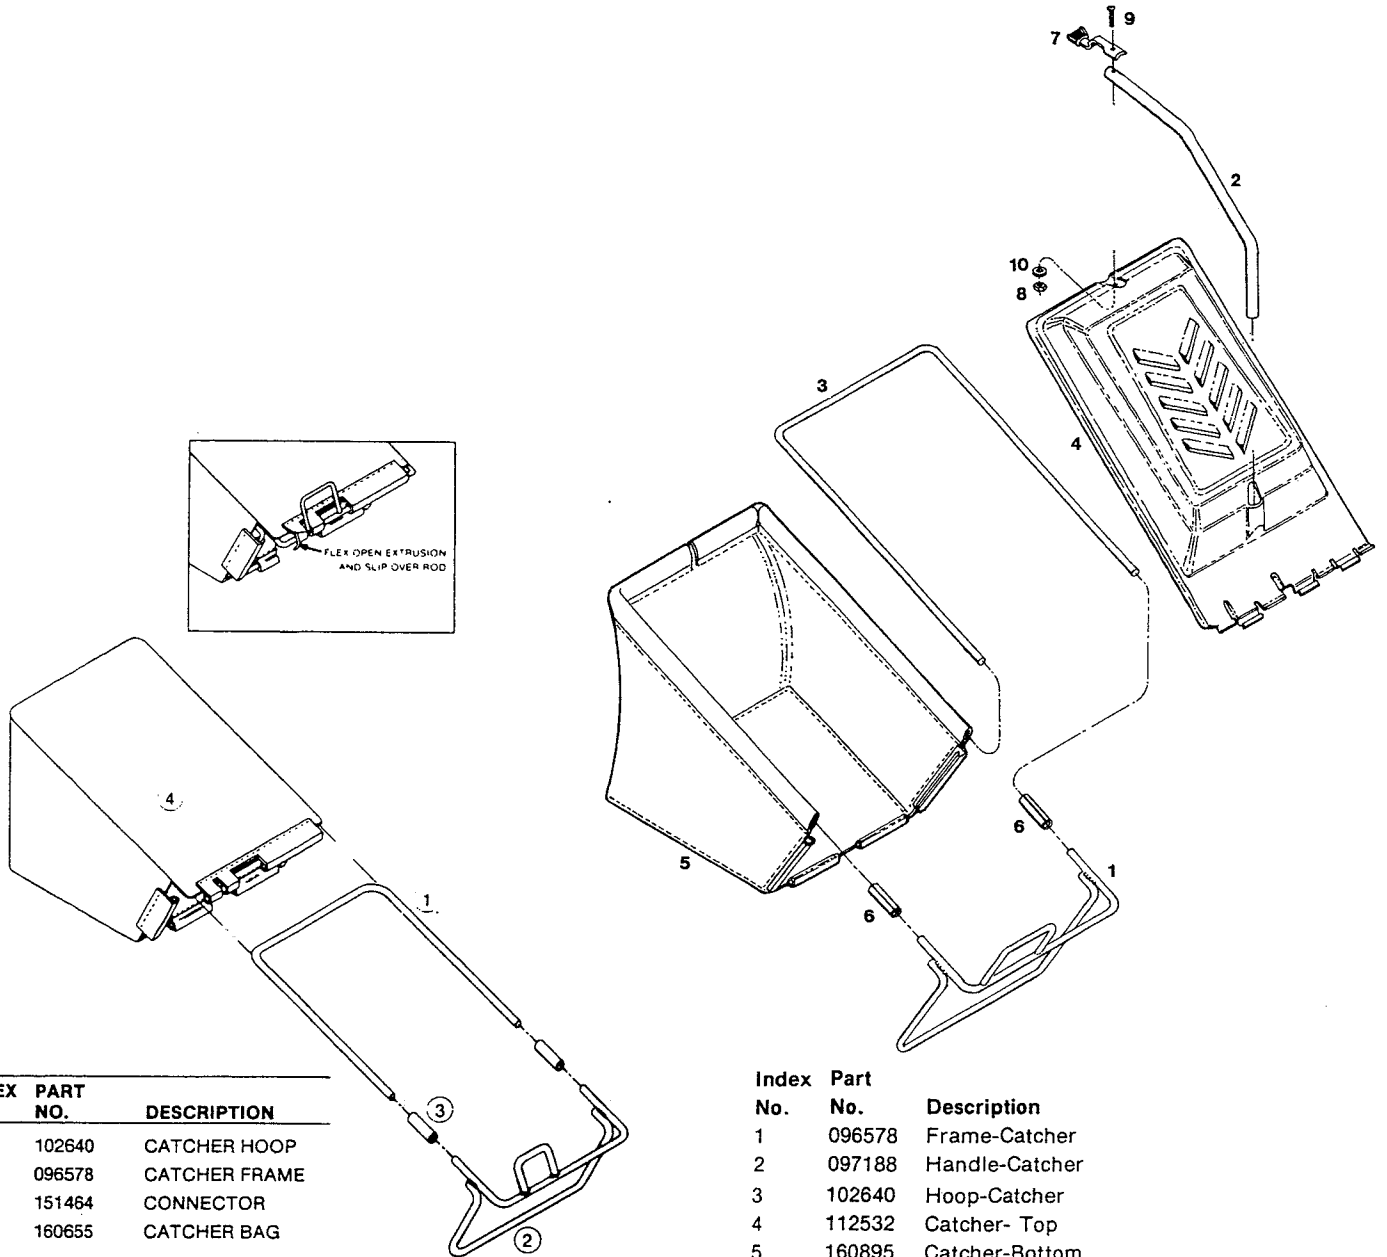

Grass Catcher Assy. Instructions 21" Rear Bagging Rotary Mowers

INDEX NO.	PART NO.	DESCRIPTION
1	102640	CATCHER HOOP
2	096578	CATCHER FRAME
3	151464	CONNECTOR
4	160655	CATCHER BAG

Index No.	Part No.	Description
1	096578	Frame-Catcher
2	097188	Handle-Catcher
3	102640	Hoop-Catcher
4	112532	Catcher- Top
5	160895	Catcher-Bottom
6	151464	Connector
7	135491	Latch
8	452318	Nut #10-24 Nylock
9	459370	Screw #10-24x1 1/2 Round Hd.
10	715136	Washer #10 Flat

⚠ DANGER Do not attempt to attach or remove grass catcher while engine/blade is turning.

⚠ WARNING Do not operate the mower unless the entire grass catcher is in place.

⚠ WARNING Under normal usage grass catcher bag material is subject to deterioration and wear and should be checked frequently. Be sure that any replacement bag complies with manufacturer's specifications.