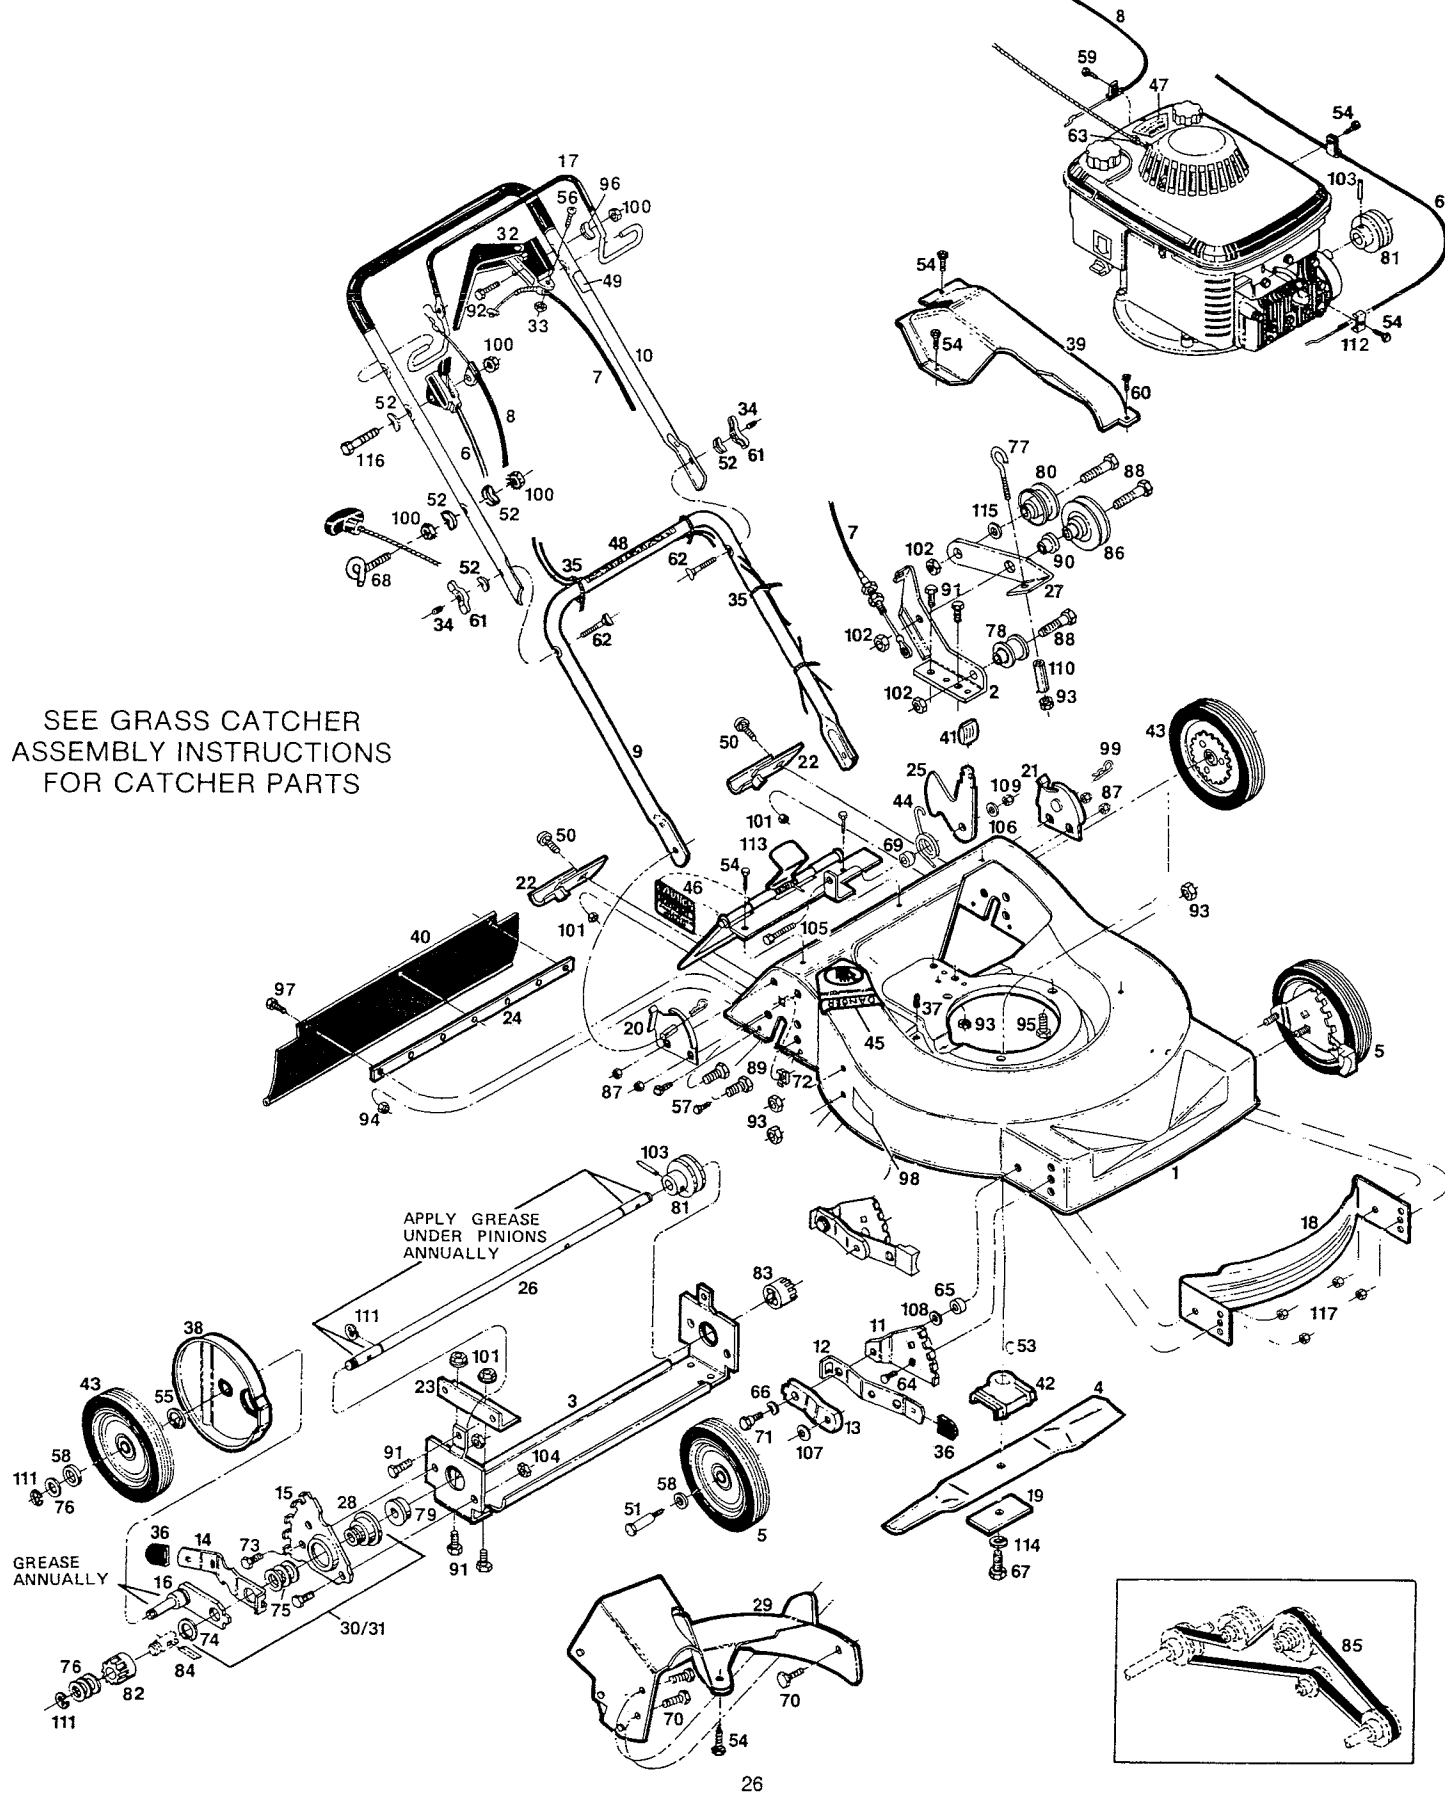

Model 86 F
21" Self Propelled Rear Bagging Mower
Grass Catcher Included

SEE GRASS CATCHER
ASSEMBLY INSTRUCTIONS
FOR CATCHER PARTS

Model 86 F
21" Self Propelled Rear Bagging Mower
Grass Catcher Included