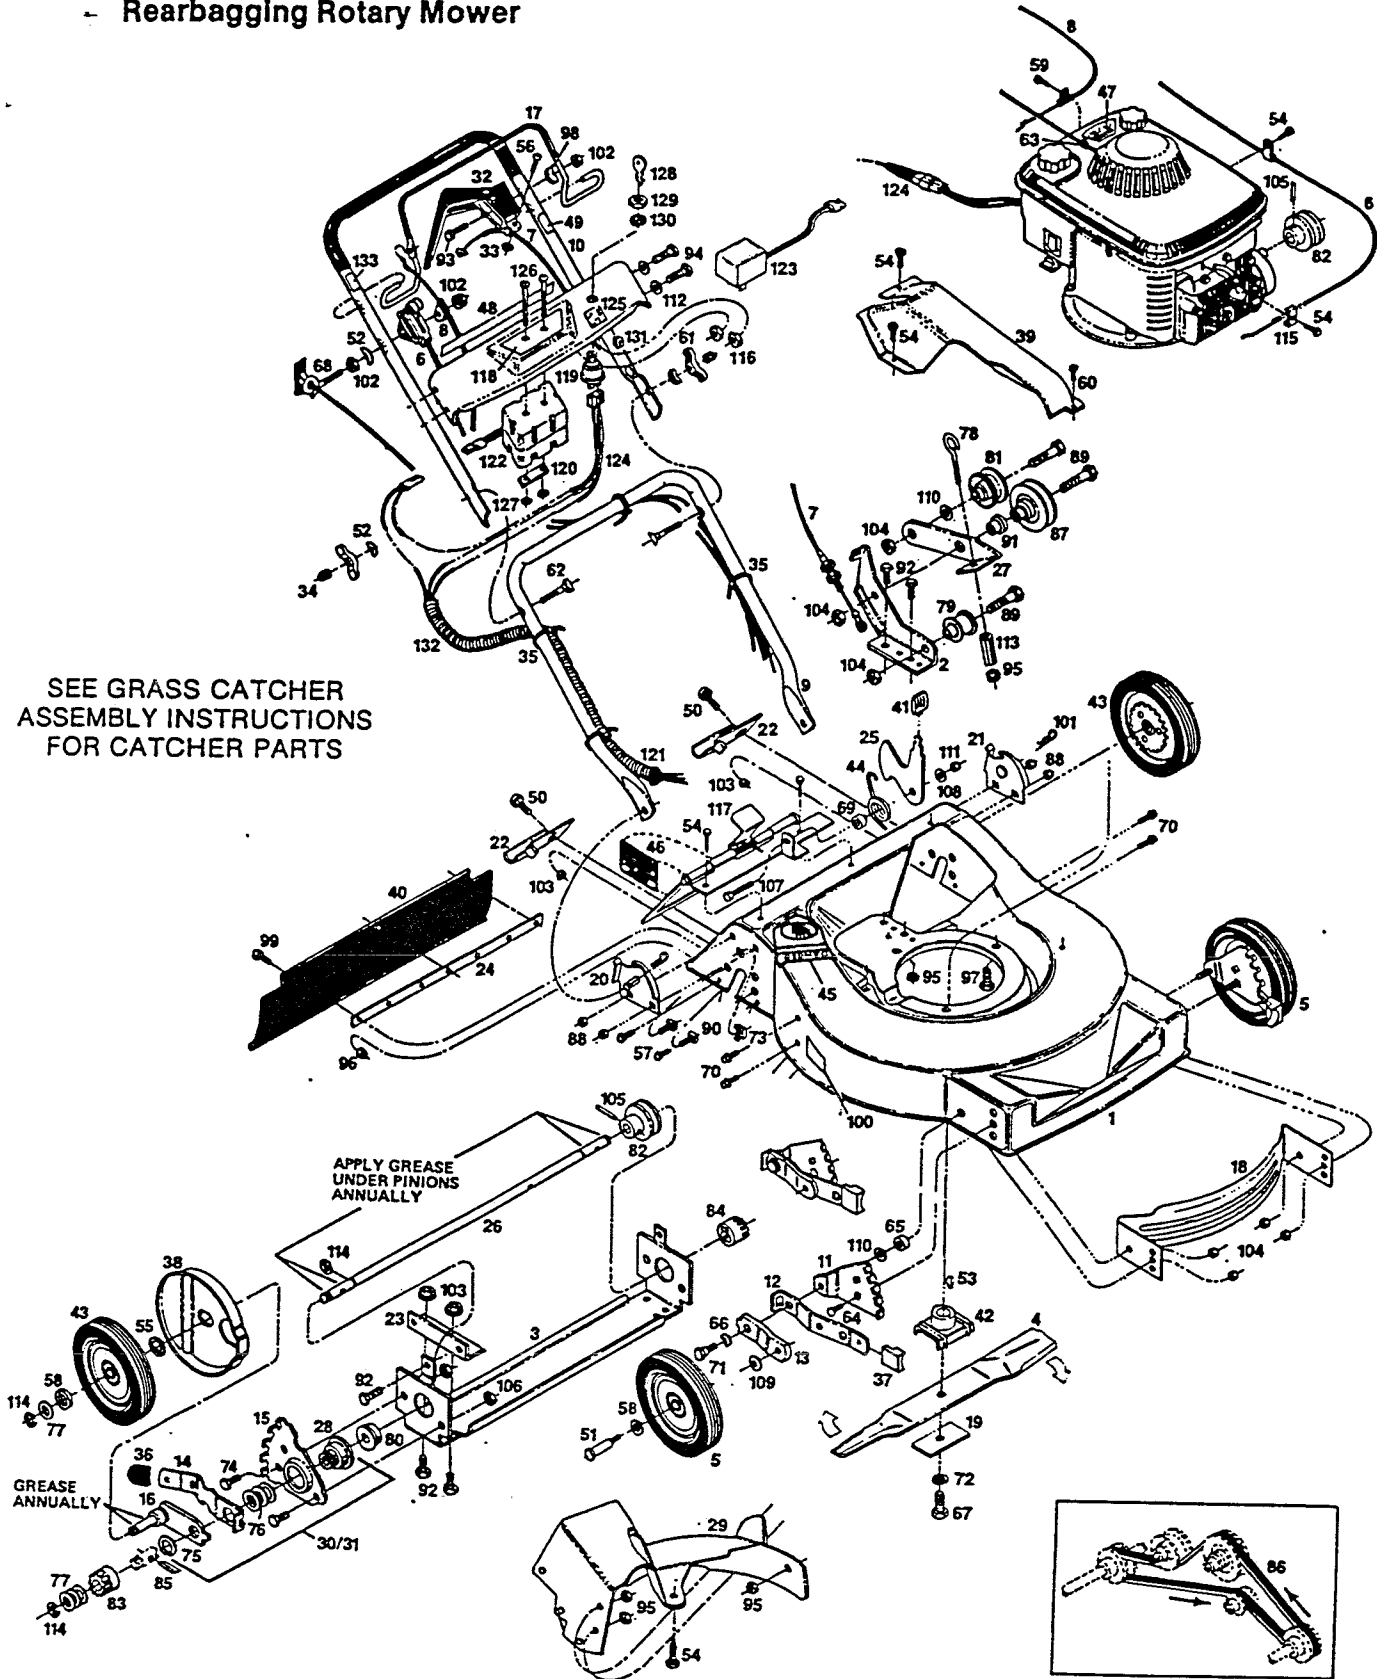

Model 87E
21" Electric Start
Rearbagging Rotary Mower

227116

PARTS LIST

Index No.	Part No.	Description	Index No.	Part No.	Description
1	029264	Deck	67	150862	Bolt - blade 3/8-24 x 1 1/4"
2	029298	Bracket - idler mount	68	152629	Eyebolt - rope guide
3	024174	Drive support bracket	69	152637	Spacer - bagger latch
4	030338	Blade 21" offset	70	152660	Bolt - hex washer HD. 1/4-20 x 1/2
5	041111	Wheel 8" x 1.75	71	153643	Bolt - shoulder
6	051250	Throttle control w/cable	72	156919	Lockwasher 3/8 HD split
7	050955	Cable - S.P. control	73	154393	Nut - snap in 1/4-20
8	051300	Cable - engine/blade control*	74	153817	Bolt - hex head 3/8-16 x 1/2
9	071449	Handle - lower	75	153841	Snapping 3/8
10	072264	Handle - upper	76	153858	Spring washer 3/8
11	090589	Back plate - front	77	152553	Thrust washer 1/2" I.D.
12	090613	Setting lever - front	78	153908	Bolt - hook
13	090977	Wheel lever - front	79	170456	Pulley - 3/4" bore
14	090746	Setting lever - rear	80	170464	Bearing - flange ball
15	090761	Back plate - rear	81	170530	Pulley - ext hub 3/4" - bore
	090910	Wheel lever - rear LH	82	170670	Pulley - drive 1/2" bore
16	090894	Wheel lever - rear RH	83	170993	Pinion - ratchet R.H.
17	109124	Bail - engine/blade control*	84	170985	Pinion - ratchet L.H.
18	105825	Baffle - front	85	170811	Drive pawl
19	106005	Blade washer	86	170829	V-belt 3L 38.0
20	106807	Handle bracket - R.H.	87	170878	Idler - pulley
21	106815	Handle bracket - L.H.	88	310151	Nut - nylon insert - 5/16 - 18
22	109546	Catcher hook	89	312322	Bolt - hex hd. 3/8-16 x 1.75
23	107128	Drive support mtg. brkt.	90	313510	Bolt hex hd 5/16-18 x 3/4
24	109496	Backing strip	91	326348	Shouldered spacer
25	108324	Latch - rear bagger	92	449587	Bolt hex hd 1/4-20 x 3/8
26	108357	Drive shaft	93	450072	Bolt hex hd 1/4-20 x 1 1/2
27	107193	Idler arm	94	156836	Screw - hex hd. #10-24 x 1.13
28	109082	Stepped sleeve	95	451419	Nut - TL flange 1/4-20
29	127191	Baffle Assembly	96	452318	Nut - hex nylon insert #10-24
30	128926	Height Adjuster Assembly - rear LH	97	457168	Bolt - thread form 3/8-16 x 3/8
31	128918	Height Adjuster Assembly - rear RH	98	461004	Washer - curved 3/8 - 1/4 I.D.
32	111575	Lever - ground drive control	99	458687	Bolt - hex #10-24 x 1/2
33	151894	Nut - Hex #8-32 Nylock	100	714170	Decal - model number
34	110064	Plastic - bolt cap	101	715011	Hairpin cotter
35	110379	Cable tie	102	715037	Nut - keps 1/4 - 20
36	110510	Plastic tip - Rear ht. adj.	103	715078	Nut - flange whiz 1/4 - 20
37	111260	Plastic tip - Front ht. adj.	104	715086	Locknut - hex - 3/8 - 16
38	112037	Dust cover - wheel	105	715193	Roll pin 3/16 x 1
39	111518	Belt cover	106	715524	Nut - hex 3/8-16 jam
40	111633	Vinyl trailing shield*	107	715292	Bolt hex head 1/4 - 20 x 1
41	111724	Knob - catcher latch	108	715300	Washer - flat 1/4"
42	126466	Blade adapter	109	715607	Washer - Belleville 3/8
43	128140	Wheel - rear, w/gear	110	715417	Washer - 3/8 S.A.E.
44	133371	Torsion spring - catcher latch	111	715508	Nut top lock - 1/4 - 20
45	143115	Decal - danger*	112	155093	Washer - flat #10
46	144162	Decal - door caution*	113	468801	Sleeve - idler cable
47	001206	Decal - blade warning*	114	789883	E-ring
48	144915	Decal - starting instructions	115	150318	Cable clamp
49	141507	Decal - drive control instructions	116	715334	Nut - #10-24 keps
50	150011	Carriage bolt - 1/4-20 x 3/8	117	127167	Door assembly*
51	150730	Wheel bolt - front	118	029462	Handle plate
52	150201	Curved washer - 5/16	119	050252	Start switch
53	150276	Woodruff key #6	120	101246	Plate - reinforcing
54	150623	Bolt - slotted hex #10 x 3/8	121	110981	Retainer clip
55	790451	Ring - retainer	122	134601	Battery 12 v.
56	459065	Screw - pan head #8-32 x 3/8	123	132571	Battery charger
57	153601	Self tap screw 1/4-20 x 3/8	124	133652	Wiring harness
58	151449	Washer - wheel retaining	125	144089	Decal - start switch
59	151613	Bolt - hex head sems #10-32 x 3/8	126	151886	Screw - rd hd mach. #8-32 x 3/4
60	151621	Screw - self drilling #6-20 x 1/2	127	151894	Locknut - nylon insert, #8-32
61	151795	Wing nut 5/16-18	128	304576	Ignition key
62	151936	Curved head bolt 5/16 - 18 x 2.25	129	310102	Nut - hex, 3/8-32
63	152074	Rope stop	130	311241	Lockwasher 3/8
64	152405	Bolt - carriage 3/8-16 x 3/4	131	447698	Clip - tinnermann
65	152413	Washer - plastic 3/8 x 11/32 x .095	132	910042	Harness wrap
66	152421	Washer - spring	133	147322	Decal - aux. start