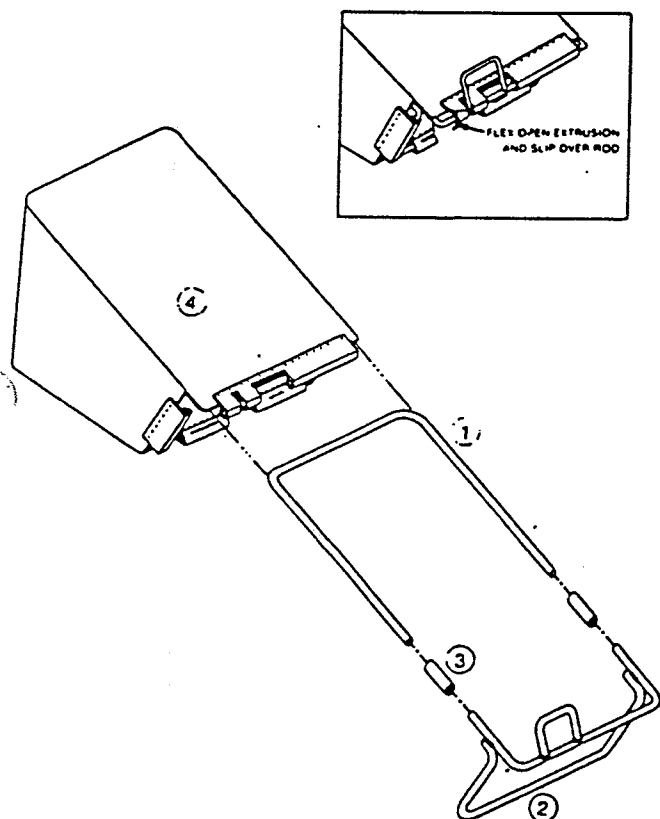

REAR BAGGING CATCHER PARTS

Model 81E GRASS CATCHER

INDEX NO.	PART NO.	DESCRIPTION
1	102640	CATCHER HOOP
2	106450	CATCHER FRAME
3	151464	CONNECTOR
4	160655	CATCHER BAG