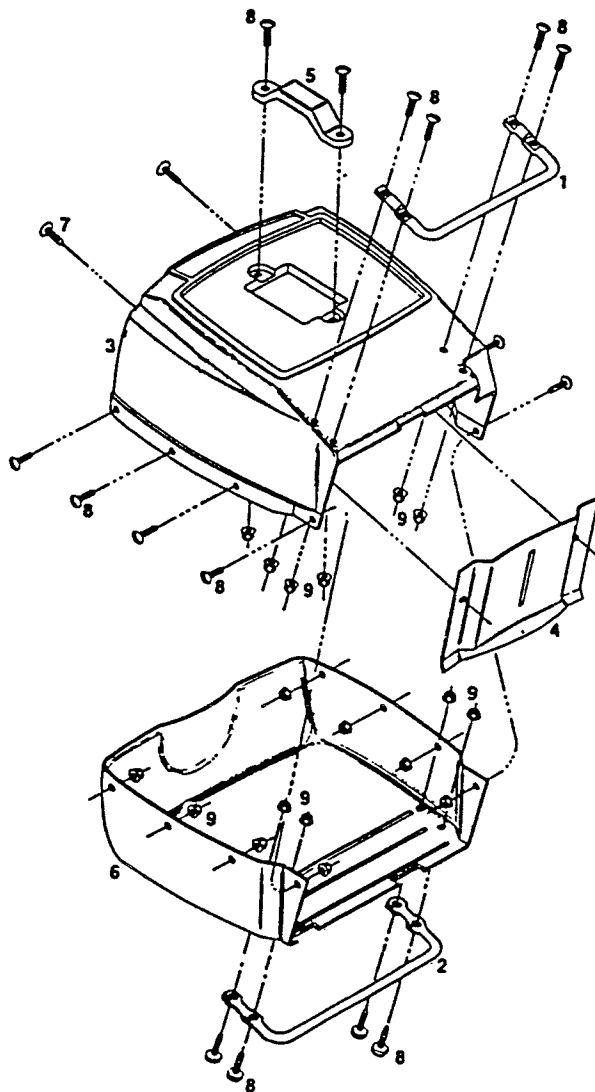

NOTE: PARTS ARE RIGHT OR LEFT HAND AS VIEWED FROM THE OPERATOR POSITION.

REAR BAGGING CATCHER PARTS

Model 81E GRASS CATCHER

INDEX NO.	PART NO.	DESCRIPTION
1	102640	CATCHER HOOP
2	106450	CATCHER FRAME
3	151464	CONNECTOR
4	160655	CATCHER BAG

Models 82E, 86E, 87E GRASS CATCHER

Index No.	Part No.	Description
1	028464	Upper catcher frame
2	028910	Lower catcher frame
3	111302	Catcher top
4	111328	Catcher baffle
5	111351	Catcher handle
6	111641	Catcher bottom
7	152694	Plastic push faste.
8	152652	Screw-slotted truss head 1/4-20 x 3/8
9	715078	Locknut 1/4-20 flanged whiz