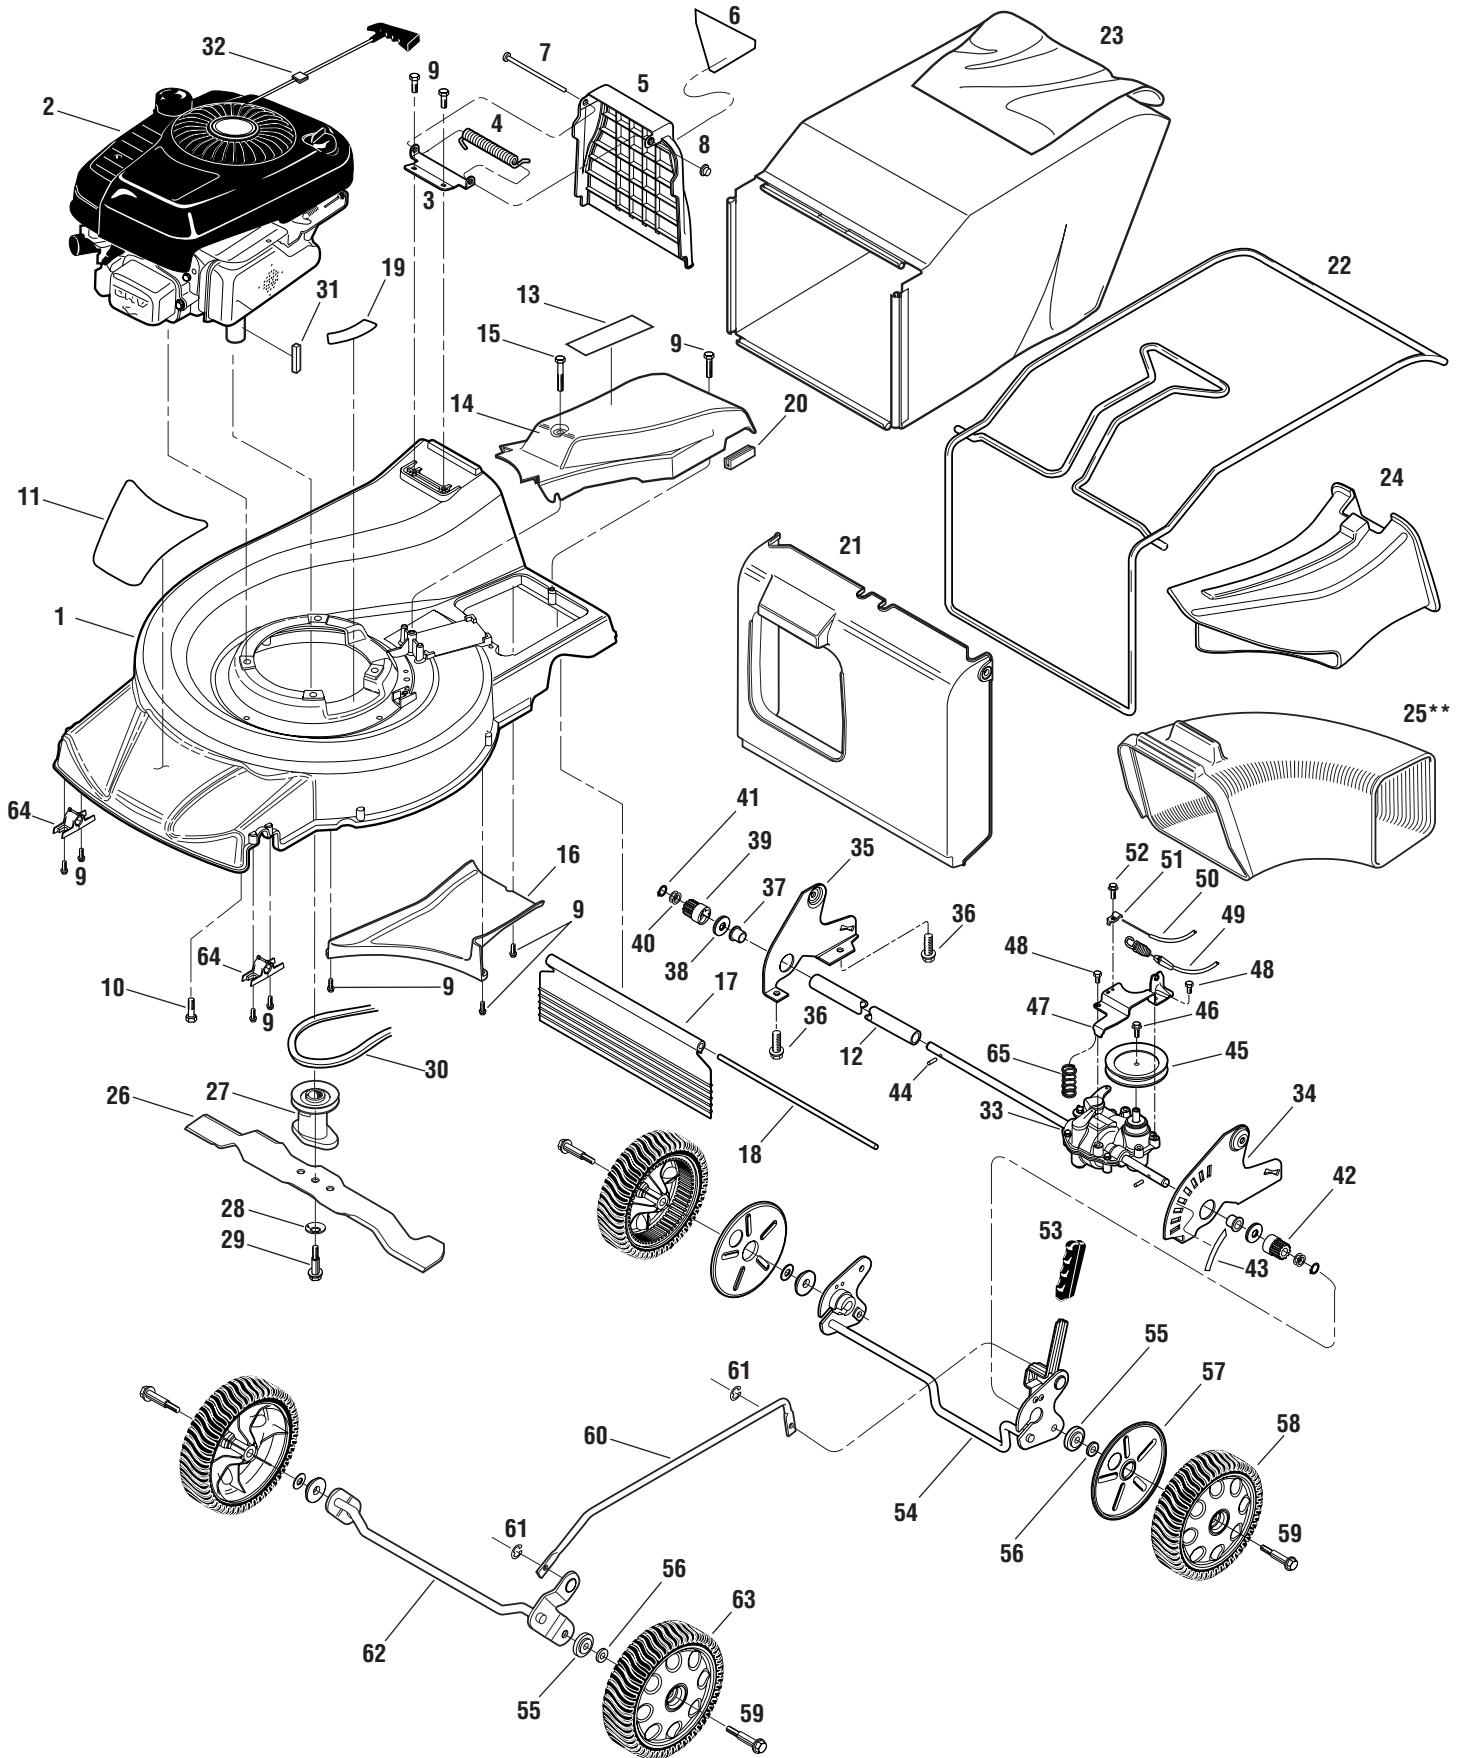

TROY-BILT LLC, P.O. BOX 361131, CLEVELAND, OH 44136-0019

PRINTED IN USA

FORM NO. 770-10601A
(01/2002)

Parts List

Model 909J

Ref. #	Part #	Description	Qty.	Ref. #	Part #	Description	Qty.
1	1917000	Mower Deck	1	35	1917018	Handle Support Bracket, Right-Hand.....	1
2	*	Engine	1	36	1723037	Hex Hd. Flange Screw, 3/8-16 x 3/4, Self-Thrd.	4
3	1917072	Support Bracket	1	37	1917014	Rear Axle Bearing.....	2
4	1917045	Torsion Spring	1	38	1917079	Washer/Seal, Nylon.....	2
5	1917044	Discharge Outlet Cover.....	1	39	1918323	Pinion Gear, Right-Hand.....	1
6	777S30145	Decal - Warning.....	1	40	1909380	Shim, .016".....	A/R
7	1917086	Pin.....	1		1909382	Shim, .062".....	A/R
8	1727342	Flange Push Nut, 5/16 dia	1	41	GW-9516	Snap-Ring	2
9	1754128	Hex Hd. Flange Screw, 1/4-20 x 3/4, Self-Thrd.	10	42	1918322	Pinion Gear, Left-Hand	1
10	1918076	Hex Hd. Screw, 3/8-16 x 1-1/4, Self-Thrd.	3	43	777122012	Decal - Blade Cutting Height.....	1
11	777D06222	Decal - Logo.....	1	44	1909044	Round Pin	2
12	1918339	Spacer Tube, Plastic.....	1	45	1917003	Transaxle Pulley	1
13	777S32021	Decal - Warning, Belt Cover	1	46	1186309	Hex Hd. Screw, 1/4-20 x 5/8, GR. 5	1
14	1918223	Belt Cover.....	1	47	1917009	Cable Mounting Bracket	1
15	1917088	Hex Hd. Flange Screw, 1/4-20 x 2-1/4, Self-Thrd.	1	48	GW-9552	Hex Flange Hd. Screw, 1/4-20 x 1/2, Self-Thrd.	2
16	1917002	Discharge Outlet Baffle.....	1	49	1917032	Drive Control Cable	1
17	1917071	Safety Flap.....	1	50	1917037	Speed Control Cable/Lever	1
18	1917073	Flap Rod	1	51	1715127	Cable Clamp	1
19	777S32022	Decal - Danger, BBC Opening.....	1	52	1767754	Hex Washer Hd. Flange Screw, #10-24 x 1/2.....	1
20	1918284	Rubber Extrusion	1	53	720-0313	Lever Grip.....	1
21	1917029	Grass Catcher Door	1	54	1917011	Rear Axle Assembly.....	1
22	1917030	Grass Catcher Frame	1	55	1917074	Spacer	4
23	1918182	Grass Catcher Bag.....	1	56	1909311	Flat Washer, .406" ID.....	4
24	1917084	Mulching Plug	1	57	1917083	Wheel Shield	2
25	1917056	Side-Discharge Deflector**	1	58	1765750	Rear Wheel/Tire Assembly	2
26	1917054	Mower Blade	1	59	1903416	Shoulder Screw, 3/8-16 x 2.42.....	4
27	1917017	Engine Pulley/Blade Coupler Assy.	1	60	1917012	Deck Height Adjust Linkage.....	1
28	GW-9928	Belleville Washer, 1/2"	1	61	1185257	E-Clip	2
29	1917060	Shoulder Screw, 3/8-24 x 1.65.....	1	62	1917010	Front Axle Assembly.....	1
30	1917005	V-Belt	1	63	1765740	Front Wheel/Tire Assembly	2
31	GW-9302	Square Key, .188 x 1-1/4.....	1	64	1917015	Front Axle Bearing	2
32	1746425	Rope Stop	1	65	1917068	Compression Spring.....	1
33	1917004	Transaxle.....	1				
34	1917038	Handle Support Bracket, Left-Hand.....	1				