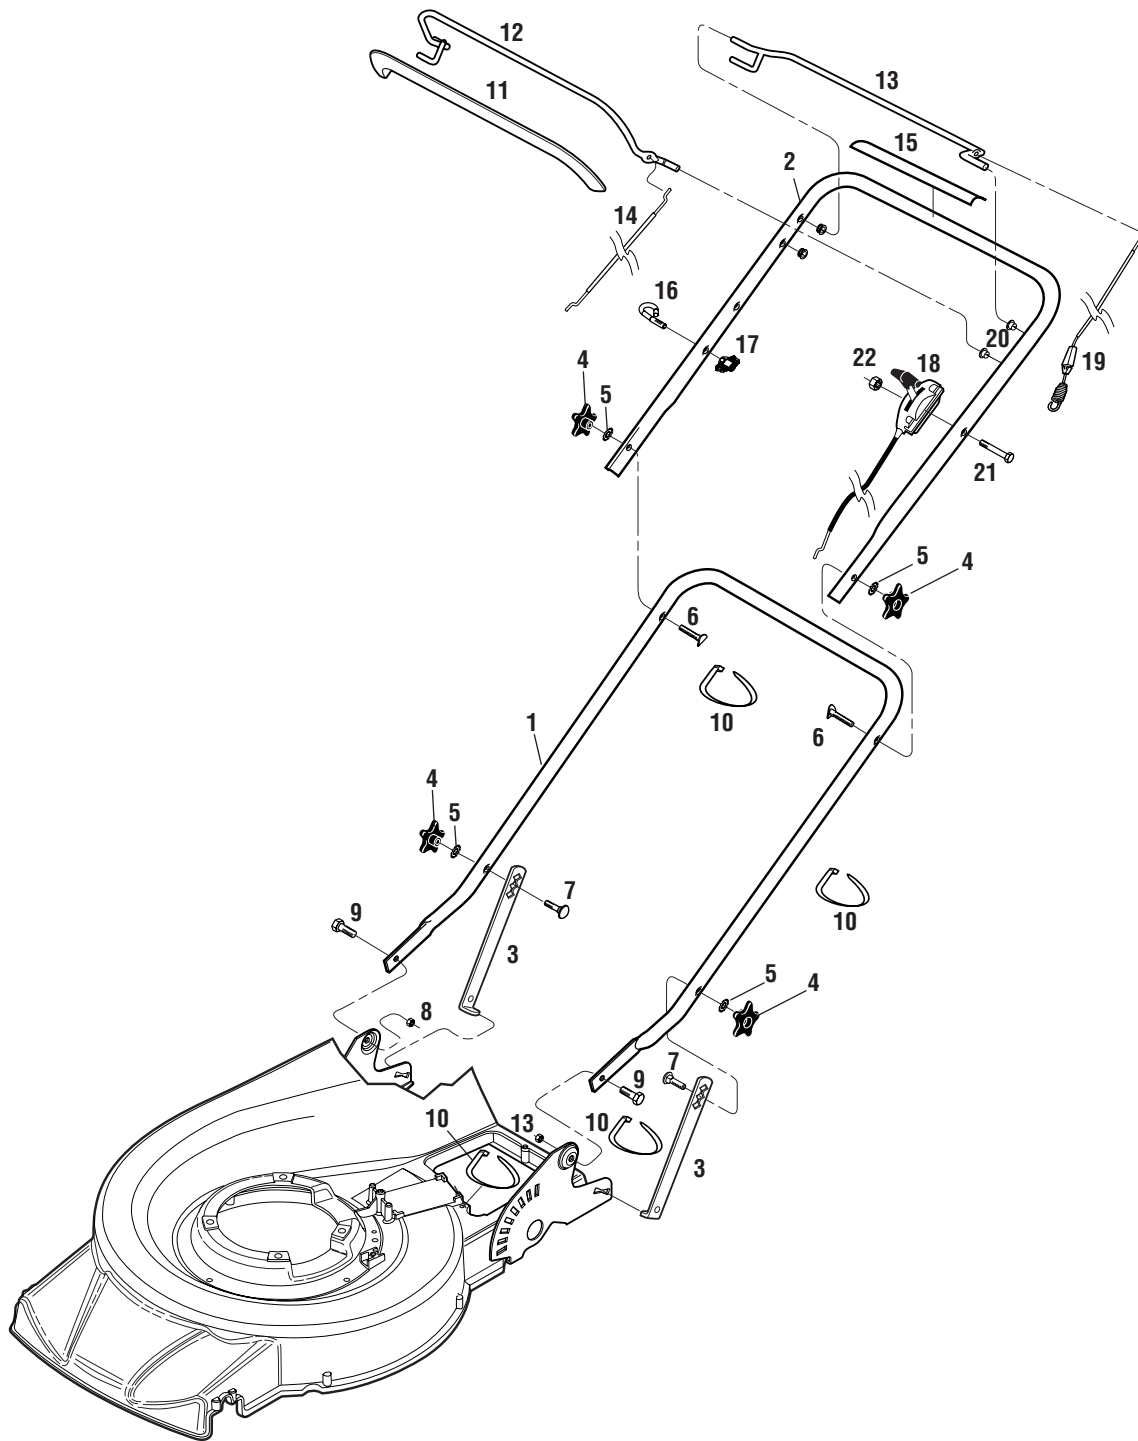

Ref. #	Part #	Description	Qty.	Ref. #	Part #	Description	Qty.
1	1917021	Lower Handlebar	1	12	1917053	Operator Presence Control Bail	1
2	1917026	Upper Handlebar	1	13	1917085	Wheel Drive Bail	1
3	1917036	Handlebar Support Strut	2	14	1917081	Operator Presence Control Cable	1
4	1763767	Handlebar Adjustment Knob.....	4	15	1918161	Decal - Bail Operating Instructions.....	1
5	1177038	Ext. Tooth Lock Washer, 5/16	4	16	710-1205	Rope Guide.....	1
6	1731025	Curved Head Screw, 5/16-18 x 1-3/4	2	17	720-0279	Wing Knob, 1/4-20	1
7	1917087	Carriage Bolt, 5/16-18 x 1-3/4, Special...	2	18	1917037	Speed Control Lever/Cable	1
8	1110108	Hex Lock Nut, 3/8-16	2	19	1917032	Drive Control Cable	1
9	1100068	Hex Hd. Screw, 3/8-16 x 3/4, GR. 5	2	10	1908677	Bushing, Nyliner.....	4
10	1763682	Cable Tie.....	2	21	1917091	Hex Hd. Screw, M6.....	1
11	1917050	Bail Grip	1	22	1917092	Hex Nut, M6	1