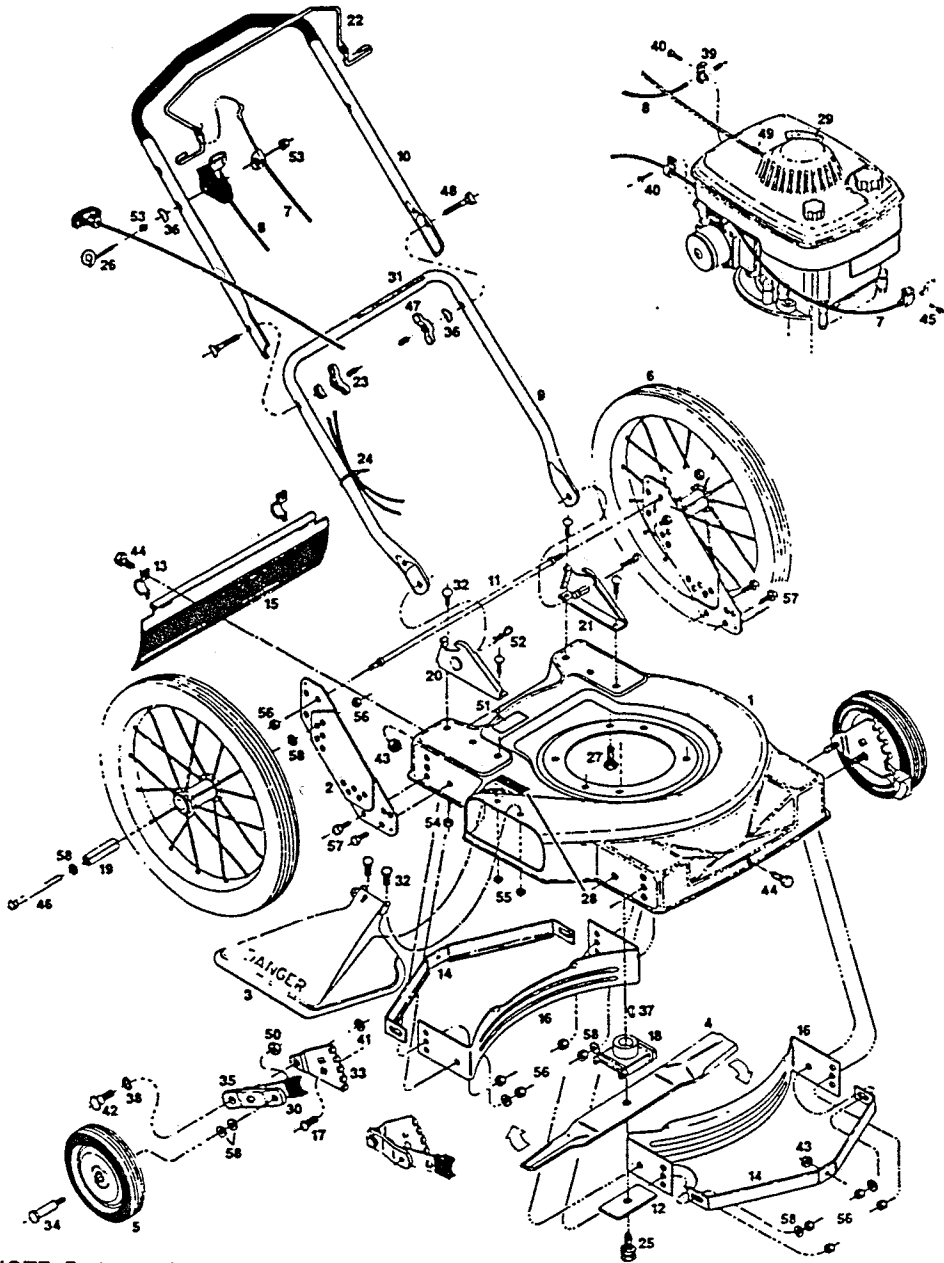

**Model 90E**  
**22" Rotary Mower**  
**Grass Catcher Model GC-12**

**INDEX**

NO.	PART NO.	DESCRIPTION
1	024364	Deck 22"
2	027698	Wheel Bracket - rear
3	028886	Chute Deflector Assembly *
4	030353	Blade - 22"
5	041111	Wheel 8 x 1.75 Steel
6	040410	Wheel 16 x 1.75
7	051037	Control Cable - Engine/Blade*
8	051235	Control - Throttle
9	071563	Handle - Lower
10	071159	Handle - Upper Coated
11	100396	Stabilizer Bar
12	106005	Blade Washer
13	106914	Clip - Trailing Shield
14	106997	Deck Stiffener
15	111617	Trailing Shield - Plastic*
16	106625	Baffle - Front & Rear
17	152405	Bolt - Carriage 3/8-16 x 3/4
18	126466	Blade Adapter
19	103424	Spacer - Wheel Sleeve
20	104661	Handle Bracket - Right Hand
21	104679	Handle Bracket - Left Hand
22	109298	Bail - Engine/Blade Control*
23	110064	Bolt Cap- Plastic
24	110379	Cable Tie
25	150862	Blade Bolt
26	152629	Eyebolt - Rope Guide
27	457168	Bolt 3/8-16 x 7/8 TDFM
28	144063	Decal - C.P.S.C. Danger
29	001206	Decal - Blade Warning
30	111260	Plastic Tip - Height Adjuster
31	144899	Decal - Starting Instructions
32	150011	Carriage Bolt 1/4-20 x 5/8
33	090589	Back Plate - Height Adjuster
34	150730	Wheel Bolt - front
35	091033	Arm Assembly - Wheel
36	150201	Curved Washer 5/16
37	150276	Woodruff Key #6
38	152421	Washer-Spring-Height Adjuster
39	155598	Cable Clamp
40	155606	Screw - Casing
41	156182	Washer-Plastic - Height Adjuster
42	156125	Shoulder Bolt - Height Adjuster
43	452318	Nut #10-24 Hex Nylon Insert
44	458687	Bolt Hex 10-24 x 1/2
45	151613	Screw #10-32 x 3/8 SEMS
46	151647	Hex Head Bolt 3/8-16 x 4
47	151795	Wing Nut 5/16-18
48	151936	Curved Head Bolt 5/16-18 x 2-1/4
49	152074	Rope Stop
50	715524	Locknut 3/8-16 Jam
51	714170	Decal - Rating Plate
52	715011	Hitch Pin #3
53	715037	Nut 1/4-20 Keps
54	715078	Nut 1/4-20 Flange Whizlock
55	715508	Nut 1/4-20 Whizlock
56	715086	Locknut 3/8-16
57	715326	Hex Head Bolt 3/8-16 x 1
58	715417	Washer 3/8 SAE