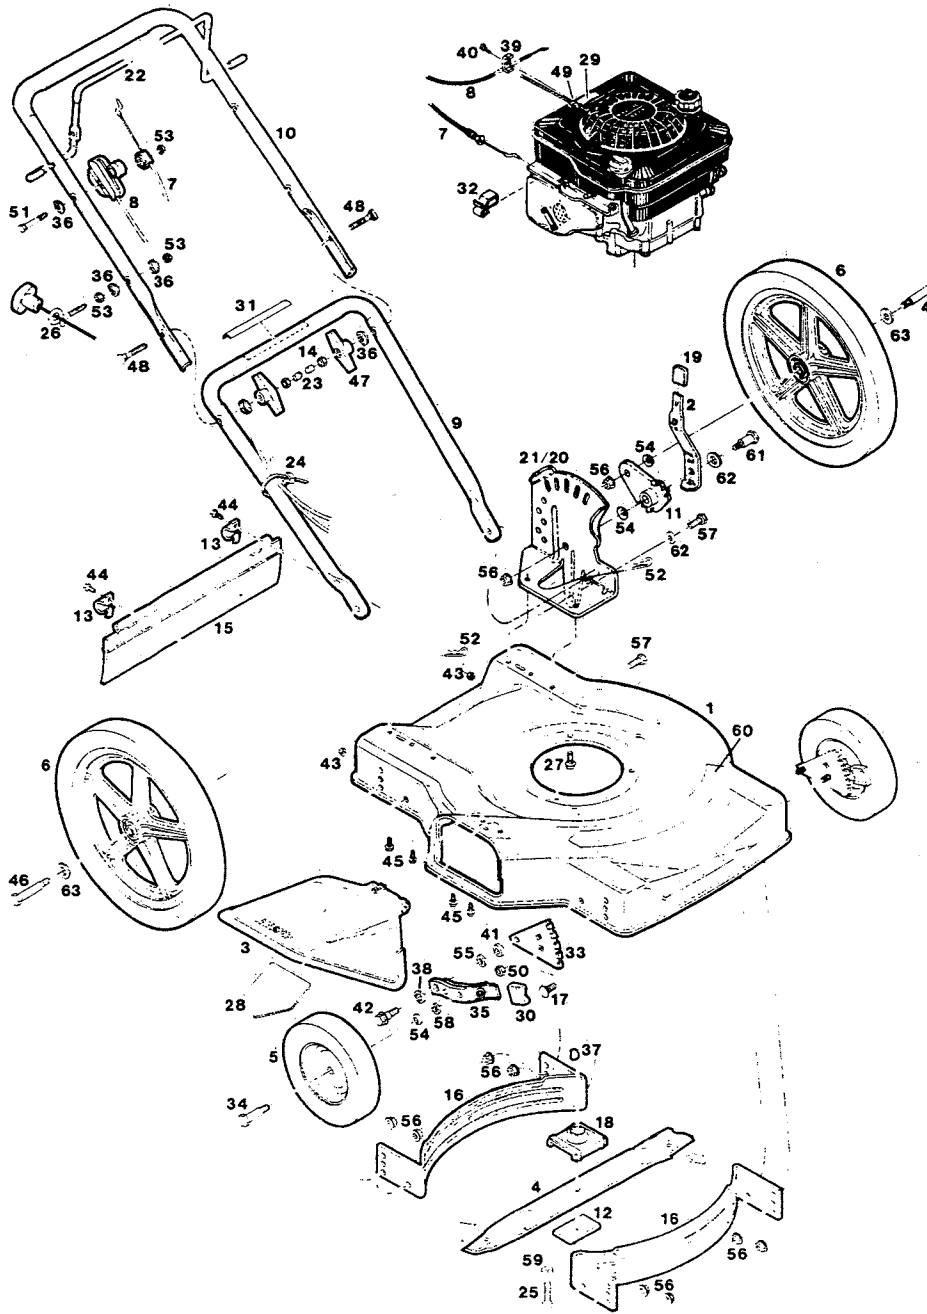

MODEL 90K
5 HP 22" Side Discharge High Wheel Mower
Grass Catcher Model GC12A
P/N 161109
P/N Repl. Bag 161117

INDEX

NO.	PART NO.	DESCRIPTION
1	022298	Deck 22"
2	091835	Lever - Height Adj. Rear
3	391771	Chute Deflector Assembly
4	030353	Blade - 22"
5	042952	Wheel 8 x 1.75 Plastic
6	042960	Wheel 16 x 1.75
7	052209	Control Cable - Engine/Blade
8	052779	Control - Throttle
9	073338	Handle - Lower
10	073007	Handle - Upper
11	091819	Wheel Arm - Rear
12	106005	Blade Washer
13	106914	Clip - Trailing Shield
14	310045	Nut - 5/16-18
15	114421	Trailing Shield - Plastic
16	106625	Baffle - Front & Rear
17	152405	Bolt - Carriage 3/8-16 x 3/4
18	126466	Blade Adapter
19	114462	Tip - Plastic
20	088765	Handle Bracket - Right Hand - Hgt. Adj.
21	088732	Handle Bracket - Left Hand - Hgt. Adj.
22	073015	Bail - Engine/Blade Control
23	110064	Bolt Cap - Plastic
24	110379	Cable Tie
25	157255	Blade Bolt
26	152371	Eyebolt - Rope Guide
27	457168	Bolt 3/8-16 x 7/8 TDFM
28	144063	Decal - C.P.S.C. Danger
29	001206	Decal - Blade Warning
30	110510	Plastic Tip - Height Adjuster
31	715557	Decal - Starting Instructions
32	381442	Clamp - Tinnerman
33	091249	Back Plate - Height Adjuster
34	157420	Wheel Bolt - front
35	085019	Arm Assembly - Wheel
36	150201	Curved Washer 5/16
37	150276	Woodruff Key #6
38	152421	Washer-Spring-Height Adjuster
39	157552	Cable Clamp
40	150623	Screw - Casing
41	156182	Washer-Plastic - Height Adjuster
42	156125	Shoulder Bolt - Height Adjuster
43	452318	Nut #10-24 Hex Nylon Insert
44	458687	Bolt Hex 10-24 x 1/2
45	457499	Bolt-1/4-20 x 1/2 Thread Forming
46	164228	Wheel Bolt - Rear
47	113589	Wing Nut 5/16-18
48	151936	Curved Head Bolt 5/16-18 x 2-1/4
49	152074	Rope Stop
50	715524	Locknut 3/8-16 Jam
51	153874	Bolt - 1/4-20 x 2-1/4
52	715011	Hitch Pin #3
53	715037	Nut 1/4-20 Keps
54	715607	Washer - 3/8 Belleville
55	156877	Washer - 3/8 Hardened
56	156406	Nut - 3/8-16 Flange Lock
57	715326	Hex Head Bolt 3/8-16 x 1
58	715417	Washer 3/8 SAE
59	156919	Lockwasher - 3/8 HD Split
60	796243	Decal - Lawn Chief
61	163972	Shoulder Bolt - Hgt. Adj. Rear
62	164020	Washer - Hardened
63	156596	Washer - Flat 1/2