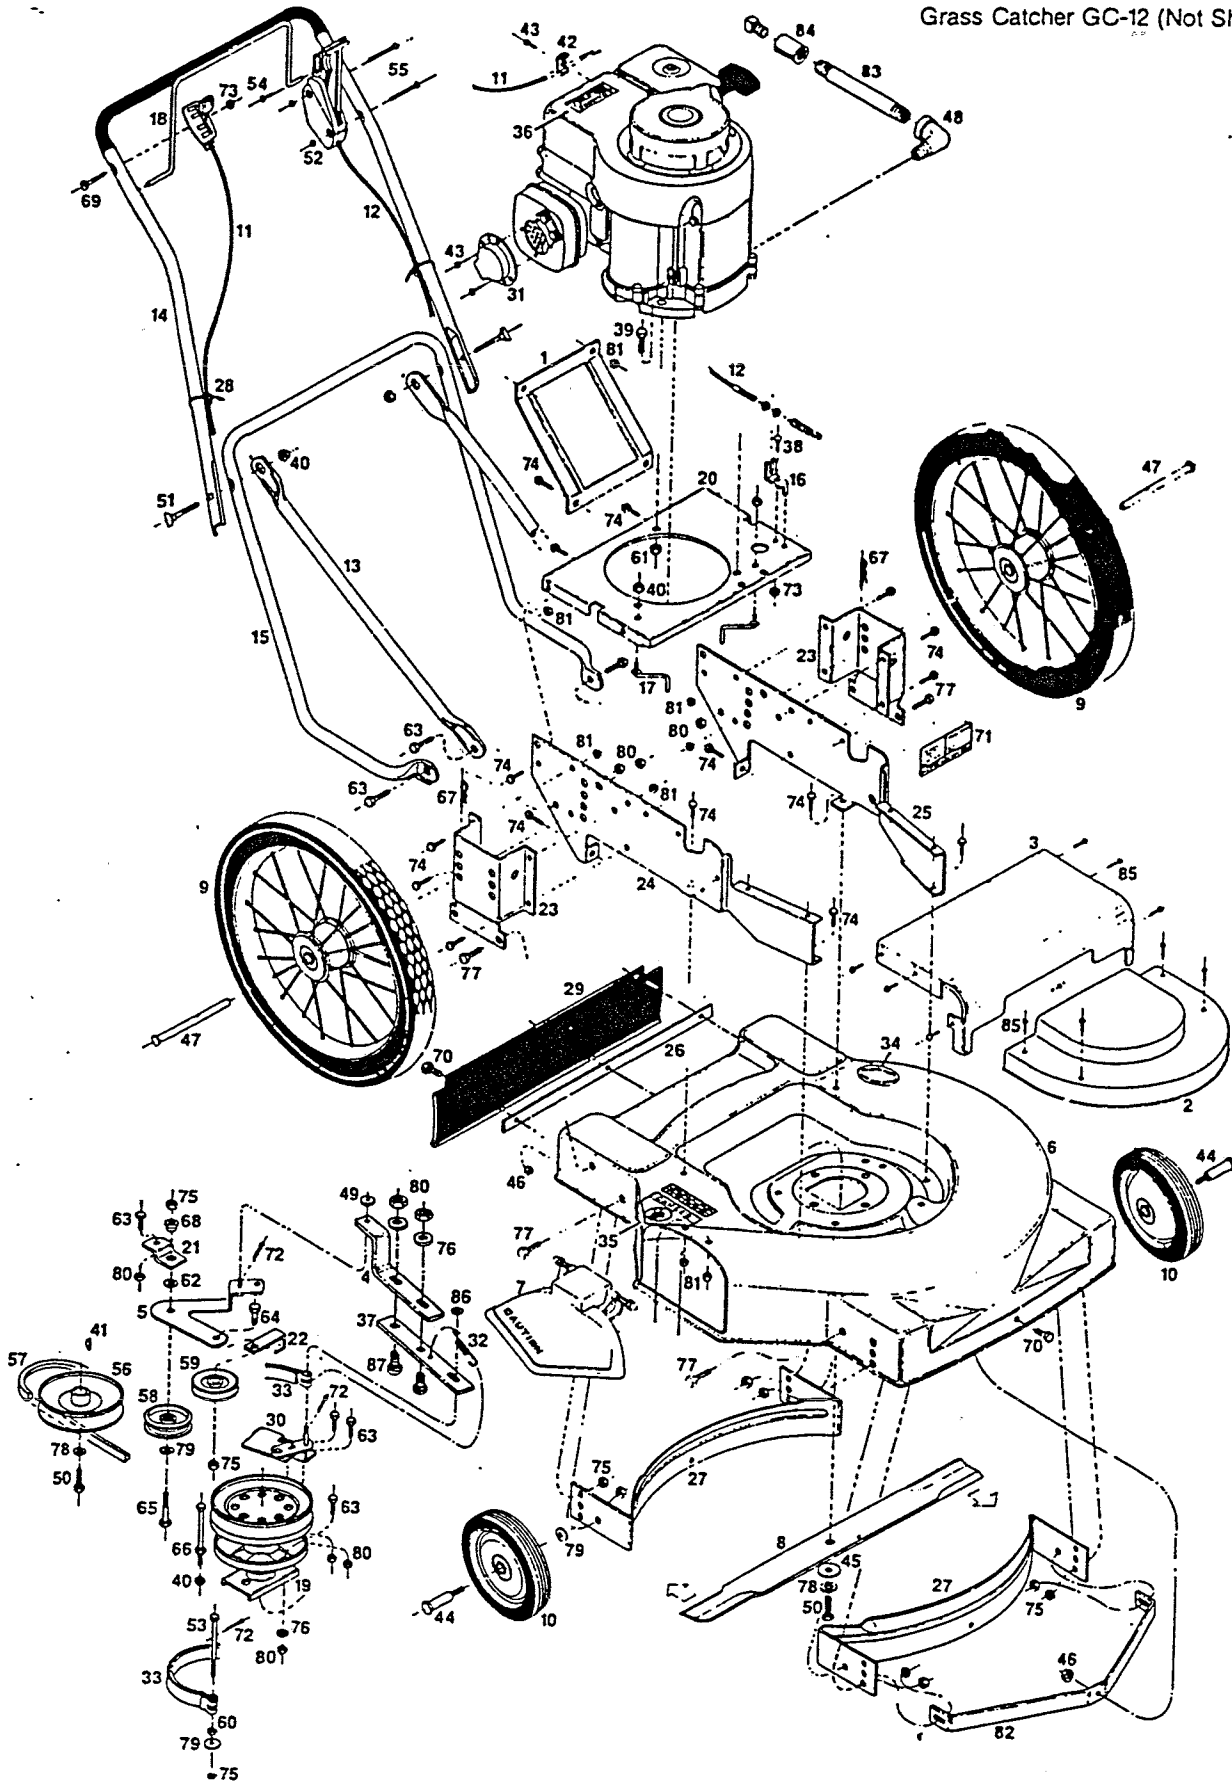

Model 92C
Model 92CA
22" Heavy Duty High Wheel Rotary Mower
Grass Catcher GC-12 (Not Shown)

Model 92C
Model 92CA

Index Part			Index Part		
No.	No.	Description	No.	No.	Description
1	025791	Cover - Engine Pulley	44	150730	Wheel Bolt - Front
2	025809	Cover - Front	45	150763	Blade Washer
3	025817	Cover - Rear	46	452318	Nut 10-24 Hex Nylon Insert
4	107235	Connect Link Top	47	151019	Pin - Rear Wheel
5	026997	Lever - Blade Clutch	48	151332	Elbow 90° x ¾ Pipe
6	027714	Deck 22" Hi-Wheel Model 92CA	49	151555	Washer - Flat ¼" ID x 1" OD
	028944	Deck 22" Hi-Wheel Model 92C	50	151571	Bolt - Hex Head ¾-24 x 1 ¼ GR-8
7	028266	Chute Deflector Assembly*	51	151928	Bolt - Curved HD CRG 5/16-18 x 1 ¼
8	030213	Blade 22"	52	151985	Nut - Hex #10-24
9	040154	Wheel - 16" Spoked	53	152090	Stud Bolt
10	041046	Wheel - 7 x 1.50 White Steel	54	152181	Retaining Screw - Crossbar
11	050146	Control - Throttle	55	152298	Screw - Round HD #10-24 x 2 ¼
12	050419	Control - Blade*	56	170431	Pulley - Engine
13	070417	Handle Support	57	170852	V-Belt - Blade
14	071183	Handle Upper with Cushion Grip	58	170621	Idler Pulley - Flat
15	071290	Handle - Lower	59	305367	Idler Puller - V-Groove
16	101634	Lower Cable Mounting Bracket	60	310011	Locknut - ¾-16 Center
17	101717	Belt Retainer	61	310151	Locknut - 5/16-18 Nylock
18	103911	Control - Blade Crossbar*	62	311340	Washer ¾ Thrust
19	104711	Blade Spindle	63	312066	Bolt - Hex Head 5/16-18 x ¾
20	107755	Engine Mounting Plate	64	312272	Bolt - Hex Head ¾-16 x 1 ½
21	105148	Bracket - Clutch Idler	65	312322	Bolt - Hex Head ¾-16 x 1 ¼
22	105155	Belt Retainer	66	312348	Bolt - Hex Head 5/16-18 x 4
23	105270	Bracket - Rear Wheel	67	317040	Hitch Pin
24	107219	Side Plate - Right Hand	68	326348	Spacer - Clutch Idler
25	107227	Side Plate - Left Hand	69	525196	Bolt - Hex head ¼-20 x 1 ¼
26	107151	Trailing Shield Backing Plate*	70	458687	Bolt - Hex Head #10-24 x ½
27	106625	Baffle - Front/Rear	71	714170	Decal - Rating Plate
28	110379	Cable Tie	72	715029	Cotter Pin 3/32 x ¾
29	111633	Trailing Shield - Plastic*	73	715037	Locknut ¼-20 Keps
30	125286	Blade Brake Assembly*	74	715052	Bolt - Hex Head ¼-20 x ½
31	132142	Muffler Deflector	75	715086	Locknut ¾-16 Top
32	132985	Spring - Idler Return	76	715185	Washer - Flat 5/16
33	133082	Brake Band*	77	715201	Bolt - Hex Head ¾-16 x ¾
34	140723	Decal - Foot Pad	78	715409	Washer - Spring ¾
35	144063	Decal - C.P.S.C. Danger	79	715417	Washer - Flat ¾
36	145078	Decal - Blade Danger	80	715490	Locknut - 5/16-18 Top
37	107250	Connect Link Bottom	81	715508	Locknut - ¼-20 Top
38	150011	Bolt - Carriage ¼-20 x ¾	82	106997	Deck Stiffener 92C
39	150045	Bolt - Hex Head 5/16-18 - 1 ¼	83	153916	¾ Pipe Nipple x 6"
40	150136	Locknut 5/16-18 Keps	84	153924	¾ Pipe Coupling
41	150276	Woodruff Key #6	85	459685	Screw 10-16 x ¾ Sheet Metal
42	150318	Cable Clamp	86	461731	Washer ¾ ID x ¾ OD
43	150623	Screw - Hex Head Sht Metal #10 x ¾	87	313510	Bolt 5/16-18 x ¾ Carriage