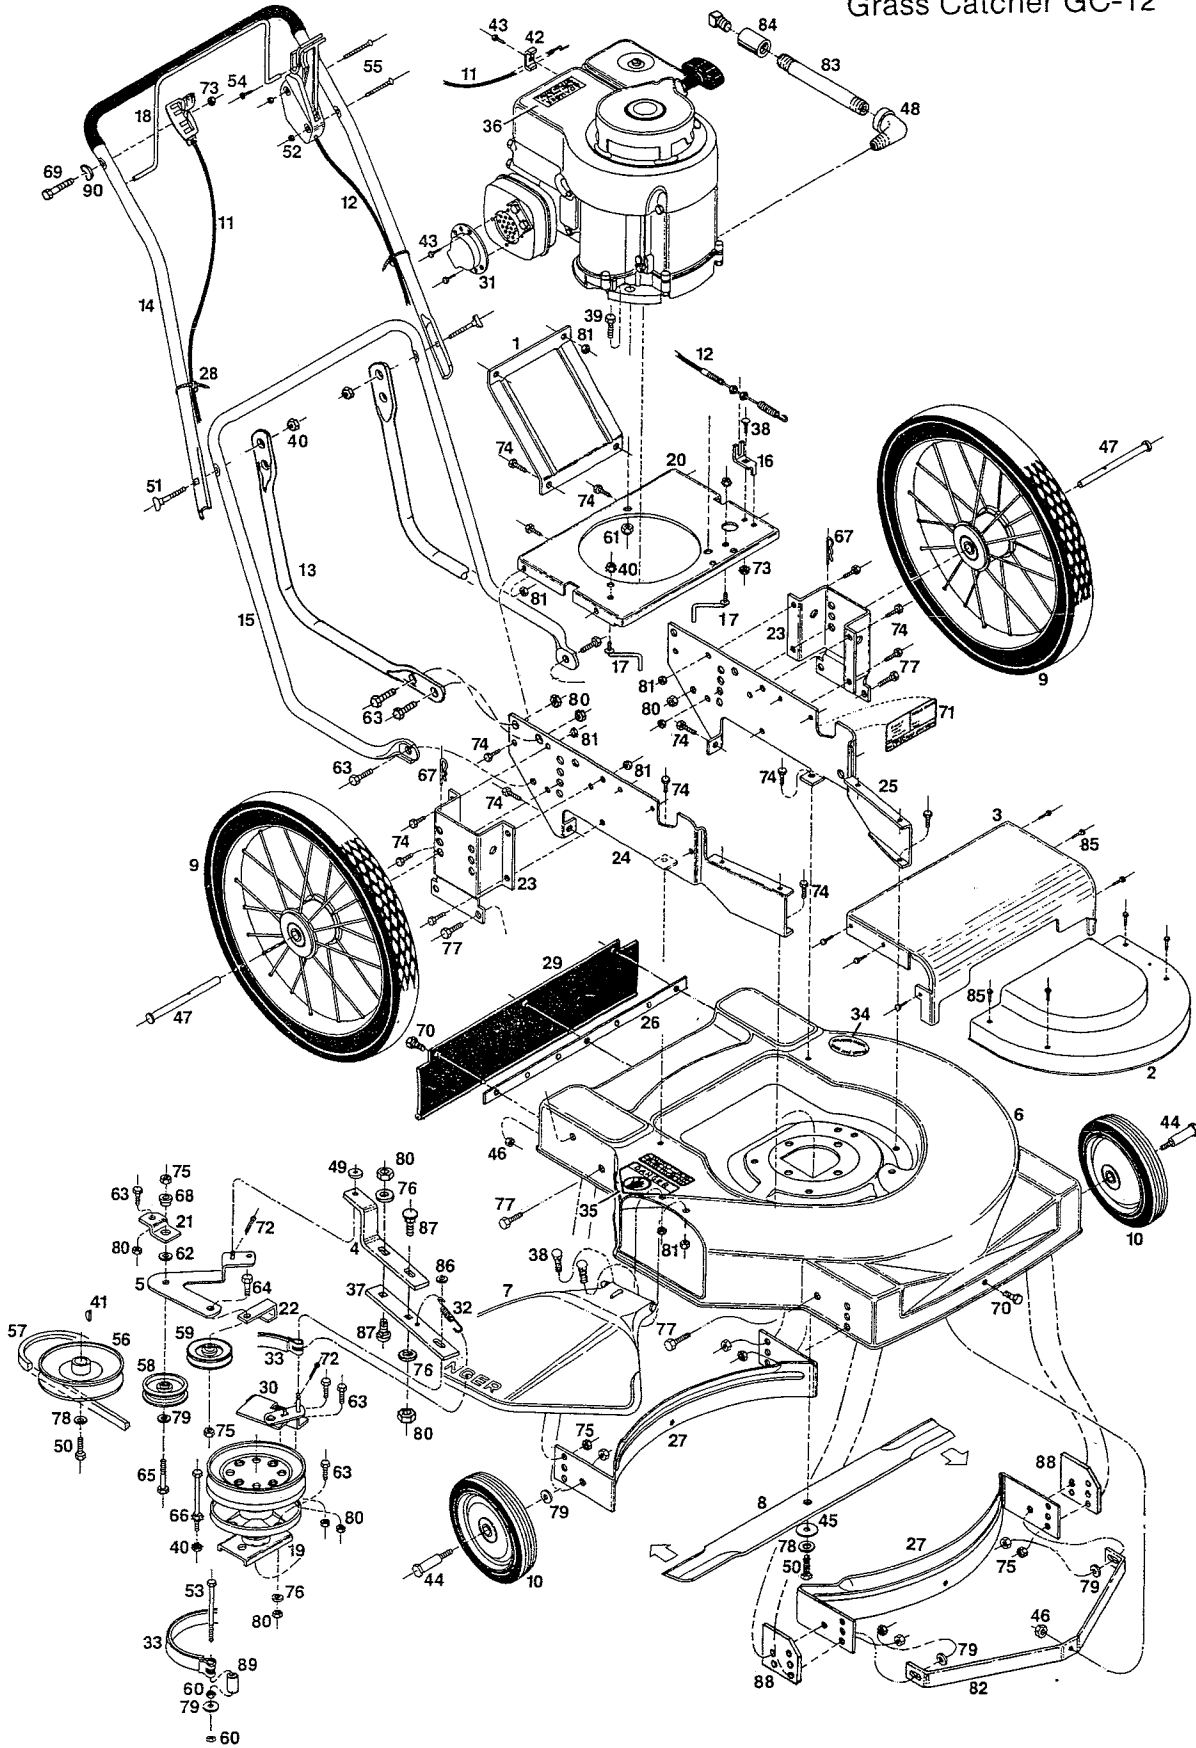

Model 92 F
22" High-Wheel Rotary Mower
Grass Catcher GC-12

**LAWN
CHIEF**

**Model 92 F
22" High-Wheel Rotary Mower
Grass Catcher Model GC-12**

Index Part		Description
No.	No.	
1	013607	Cover - Engine Pulley
2	013615	Cover - Front
3	013623	Cover - Rear
4	109603	Connect Link Top
5	026997	Lever - Blade Clutch
6	013417	Deck 22" Hi-Wheel
7	013573	Chute Deflector Assembly*
8	030213	Blade 22"
9	040154	Wheel - 16" Spoked
10	041046	Wheel - 7 x 1.50 Steel
11	050146	Control - Throttle
12	050419	Control - Blade*
13	072249	Handle Support
14	071183	Handle Upper coated
15	071878	Handle - Lower
16	101634	Lower Cable Mounting Bracket
17	101717	Belt Retainer
18	097717	Control - Blade Crossbar*
19	104711	Blade Spindle
20	107755	Engine Mounting Plate
21	105148	Bracket - Clutch Idler
22	105155	Belt Retainer
23	105270	Bracket - Rear Wheel
24	107219	Side Plate - Right Hand
25	107227	Side Plate - Left Hand
26	109496	Trailing Shield Backing Plate*
27	106625	Baffle - Front/Rear
28	110379	Cable Tie
29	111633	Trailing Shield - Plastic*
30	125286	Blade Brake Assembly*
31	132142	Muffler Deflector
32	132985	Spring - Idler Return
33	133082	Brake Band*
34	140723	Decal - Foot Pad
35	144063	Decal - C.P.S.C. Danger
36	145078	Decal - Blade Danger
37	109595	Connect Link Bottom
38	150011	Bolt - Carriage 1/4-20 x 5/8
39	150045	Bolt - Hex Head 5/16-18 - 1 1/4
40	150136	Locknut 5/16-18 Keps
41	150276	Woodruff Key #6
42	150318	Cable Clamp
43	120048	Screw - Sht Metal #10 x 5/8
44	150730	Wheel Bolt - Front
45	150763	Blade Washer