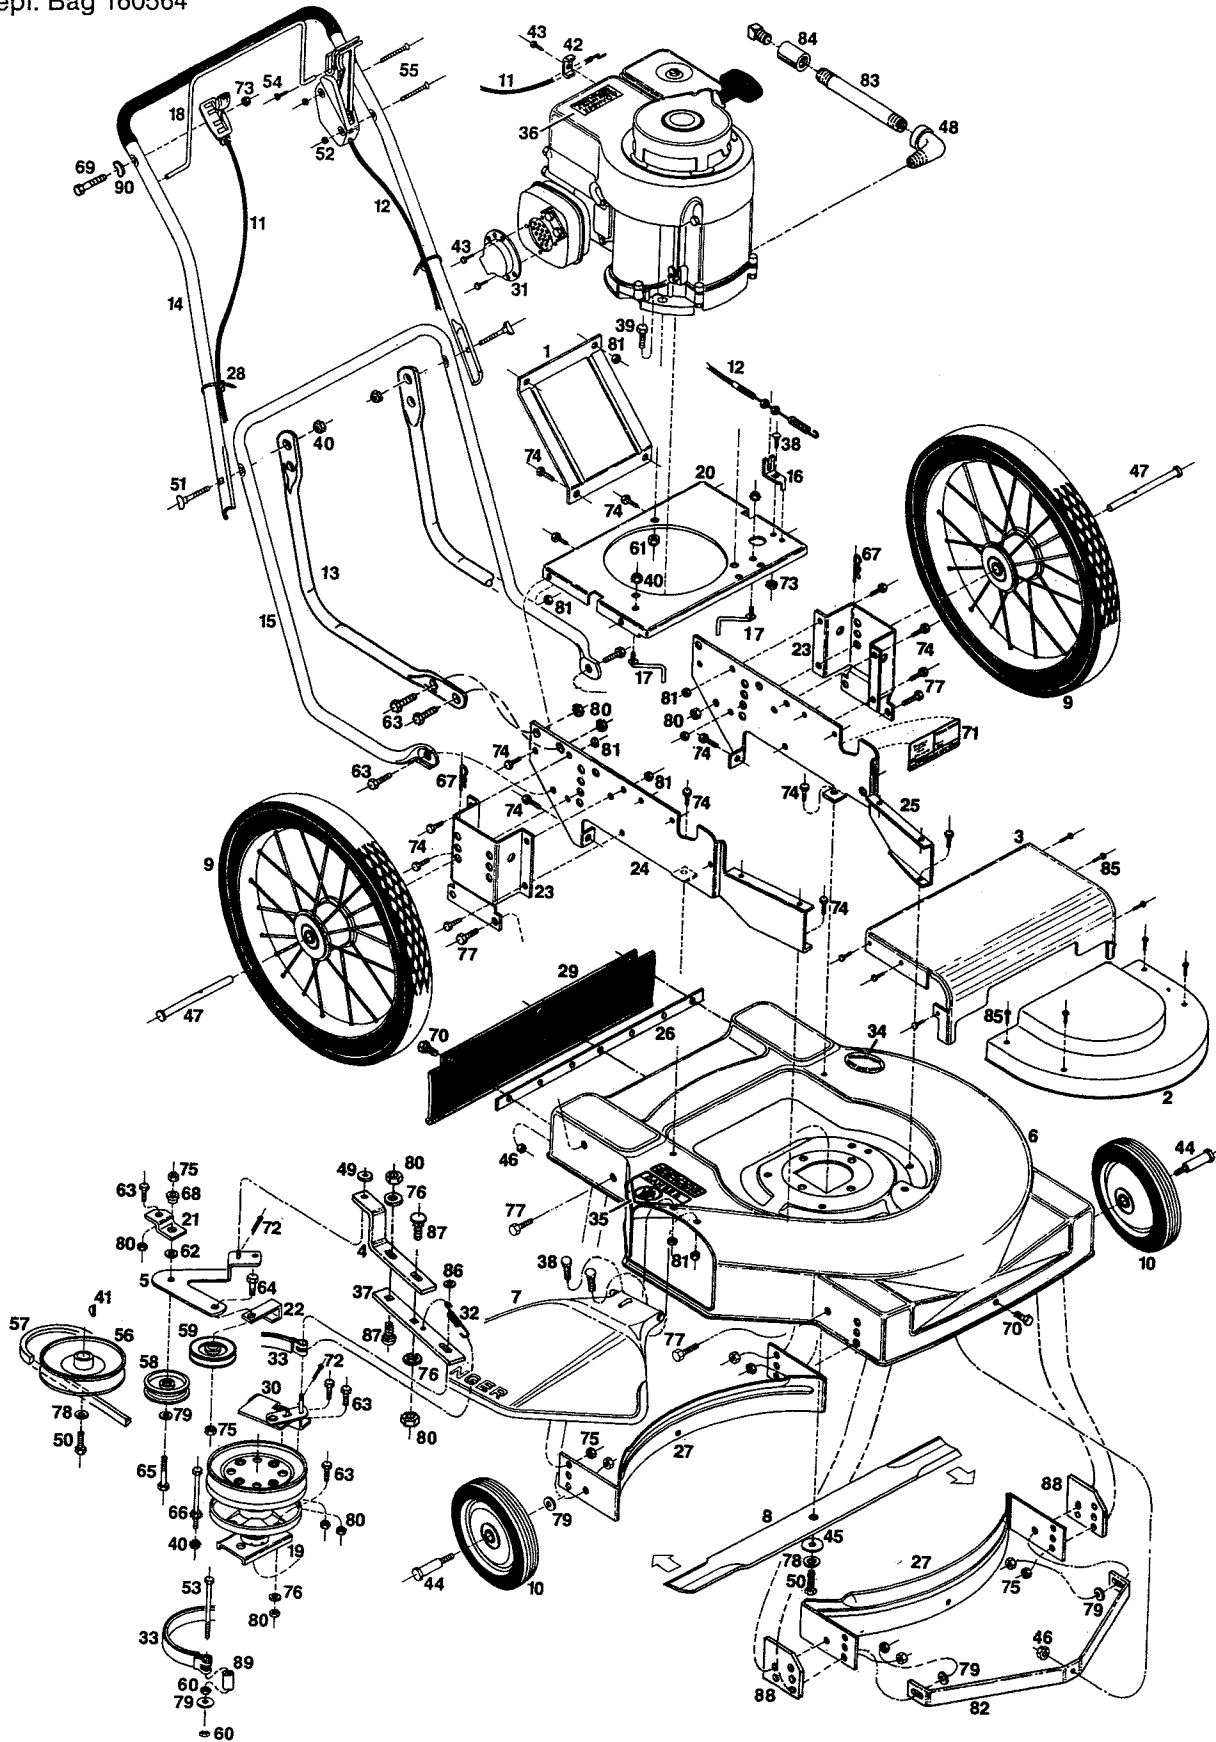

MODEL 92G
5 HP 22" High Wheel Rotary Mower
Grass Catcher Model GC-12
P/N 160572
P/N Repl. Bag 160564

MODEL 92G
5 HP 22" High Wheel Rotary Mower
Grass Catcher Model GC-12
P/N 160572
P/N Repl. Bag 160564

Index Part			Index Part		
No.	No.	Description	No.	No.	Description
1	013607	Cover - Engine Pulley	46	452318	Nut 10-24 Hex Nylon Insert
2	013615	Cover - Front	47	151019	Pin - Rear Wheel
3	013623	Cover - Rear	48	151332	Elbow 90° x ¾ Pipe
4	109603	Connect Link Top	49	151555	Washer
5	026997	Lever - Blade Clutch	50	151571	Bolt - Blade
6	013417	Deck 22" Hi-Wheel	51	151928	Bolt - Curved HD
7	013573	Chute Deflector Assembly	52	151985	Nut - Hex #10-24
8	030213	Blade 22"	53	151266	Stud Bolt
9	040154	Wheel - 16" Spoked	54	152181	Retaining Screw - Crossbar
10	041046	Wheel - 7 x 1.50 Steel	55	152298	Screw - Round HD #10-24 x 2¼
11	050146	Control - Throttle	56	170431	Pulley - Engine
12	050419	Control - Blade	57	170647	V-Belt - Blade
13	072249	Handle Support	58	170621	Idler Pulley - Flat
14	071183	Handle Upper coated	59	305367	Idler Pulley - V-Groove
15	071878	Handle - Lower	60	310011	Nut - 3/8-16 Lock
16	101634	Lower Cable Mounting Bracket	61	310151	Locknut - 5/16-18 Nylock
17	101717	Belt Retainer	62	311340	Washer ¾ Thrust
18	109512	Control - Blade Crossbar	63	312066	Bolt - Hex Head 5/16-18 x ¾
19	104711	Blade Spindle	64	312272	Bolt - Hex Head ¾-16 x 1½
20	107755	Engine Mounting Plate	65	312322	Bolt - Hex Head ¾-16 x 1¼
21	105148	Bracket - Clutch Idler	66	312348	Bolt - Hex Head 5/16-18 x 4
22	105155	Belt Retainer	67	317040	Hairpin Cotter
23	105270	Bracket - Rear Wheel	68	326348	Spacer - Clutch Idler
24	107219	Side Plate - Right Hand	69	525196	Bolt - Hex Head ¼-20 x 1¼
25	107227	Side Plate - Left Hand	70	458687	Bolt - Hex Head #10-24 x ½
26	109496	Trailing Shield Backing Plate	71	714170	Decal - Rating Plate
27	106625	Baffle - Front/Rear	72	715029	Cotter Pin 3/32 x ¾
28	110379	Cable Tie	73	715037	Locknut ¼-20 Keps
29	111633	Trailing Shield - Plastic	74	715052	Bolt - Hex Head ¼-20 x ½
30	125286	Blade Brake Assembly	75	715086	Locknut ¾-16 Top
31	132142	Muffler Deflector	76	715185	Washer - Flat 5/16
32	132985	Spring - Idler Return	77	715201	Bolt - Hex Head ¾-16 x ¾
33	133082	Brake Band	78	715607	Washer
34	140723	Decal - Foot Pad	79	715417	Washer - Flat ¾
35	144063	Decal - C.P.S.C. Danger	80	715490	Locknut - 5/16-18 Top
36	145078	Decal - Blade Danger	81	715508	Locknut - ¼-20 Top
37	109595	Connect Link Bottom	82	106997	Deck Stiffener
38	150011	Bolt - Carriage ¼-20 x ¾	83	153916	¾ Pipe Nipple x 6"
39	150045	Bolt - Hex Head 5/16-18 - 1¼	84	153924	¾ Pipe Coupling
40	150136	Locknut 5/16-18 Keps	85	150623	Screw 10-16 x ¾ Sheet Metal
41	150276	Woodruff Key #6	86	461731	Washer ¾ ID x ¾ OD
42	150318	Cable Clamp	87	313510	Bolt 5/16-18 x ¾ Carriage
43	120048	Screw - Sht Metal #10 x ¾	88	109140	Plate - Mounting
44	156133	Wheel Bolt - Front	89	467803	Spacer
45	150763	Blade Washer	90	150201	Washer - 5/16 Curved Washer

NOTE: PARTS ARE RIGHT OR LEFT HAND AS VIEWED FROM THE OPERATOR POSITION.
SPECIFICATIONS SUBJECT TO CHANGE WITHOUT PRIOR NOTICE.