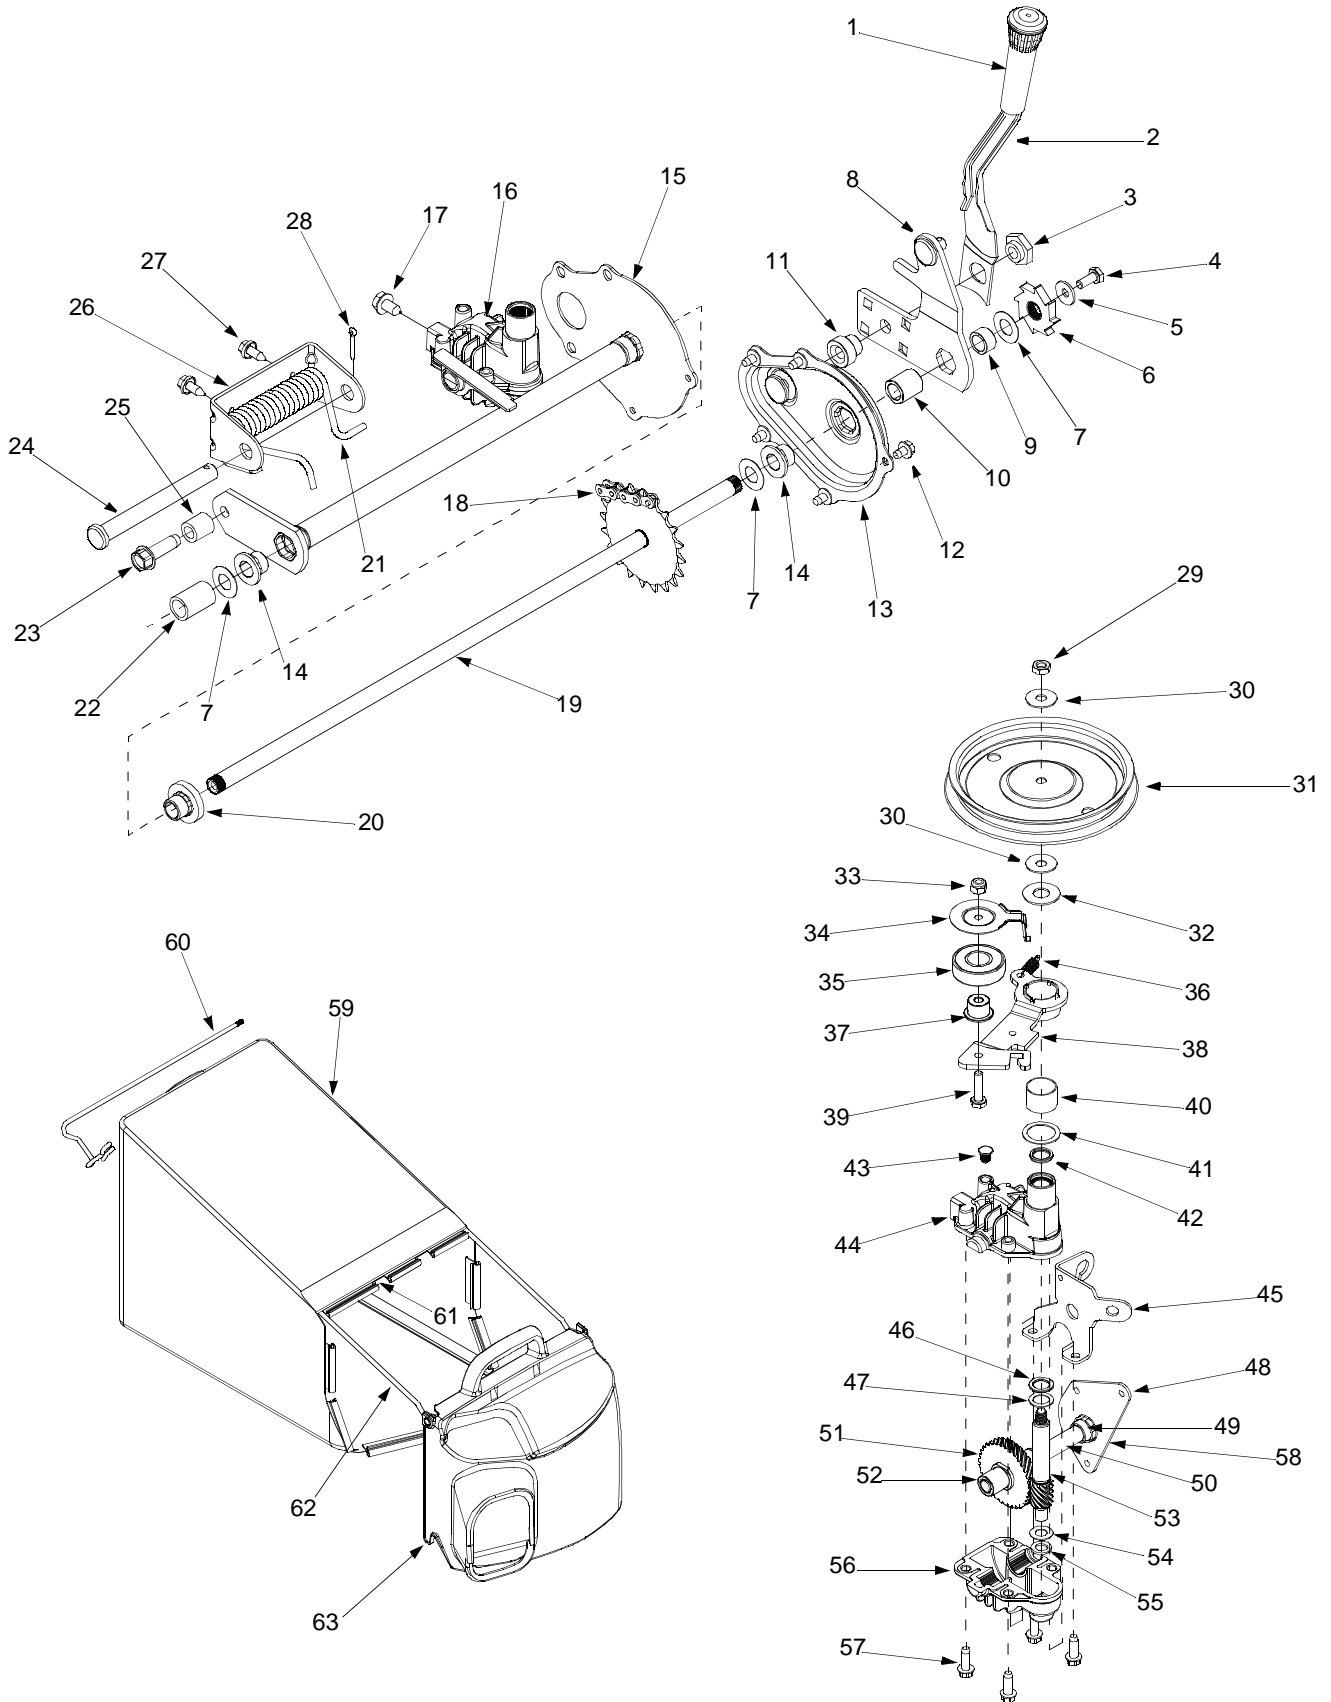

Model Series 979 (401/402)

Model Series 979 (401/402)

Ref. No.	Part No.	Part Description	Ref. No.	Part No.	Part Description
1.	720-0223	Grip	33.	712-0896	Hex Jam Nut 1/4-28
2.	732-0803A	Spring Lever	34.	782-7598	Belt Keeper
3.	738-0529	Shoulder Nut .825 x .165 Lg.	35.	741-0600	Bearing
4.	710-0751	Cap Screw 1/4-20 x .620	36.	732-0849A	Extension Spring
5.	736-0270	Bell Washer .285 ID x .75 OD	37.	750-1050	Flange Spacer
6.	748-0318	Wheel Ratchet	38.	682-0027A	Idler Bracket Assembly
7.	736-0369	Flat Washer .508 ID x 1.0 OD	39.	710-0299	Hex Cap Screw 1/4-28 x 1.0
8.	682-0531	Pivot Arm Assembly	40.	741-0682A	Bearing Sleeve
9.	750-0515	Spacer .510 ID x .70 OD	41.	736-0570	Flat Washer .885 ID x 1.45 OD
10.	741-0978	Sleeve Bearing .504 ID x .830 OD	42.	721-0329	Oil Seal
11.	750-1056	Shoulder	43.	721-0325	Plug
12.	710-0653	Tap Screw 1/4-20 x .375	44.	618-0253	Upper Housing Assembly
13.	682-7528	Chain Cover Assembly	45.	782-7601A	Cable Bracket
14.	741-0324	Flange Bearing .506 ID x .590 Lg	46.	741-0690	Bearing
15.	682-7526	Transmission Axle Assembly	47.	736-0616	Thrust Washer .504 ID x .70 OD
16.	618-0263A	Transmission Assembly	48.	782-7595	Pivot Bracket
17.	710-0604A	Hex Screw 5/16-18	49.	741-0324	Flange Bearing
18.	713-0453	Chain	50.	711-1168	Output Shaft 6T
19.	638-0012	Rear Axle Assembly	51.	717-1469	Gear 34T
20.	741-0522	Flange Bearing .506 ID x .715 Lg	52.	741-0674	Bearing
21.	732-0832	Torsion Spring	53.	717-1487	Pinion Shaft 10T
22.	750-0151	Spacer .550 ID x .750 OD	54.	736-0314	Thrust Washer 3/8 x .70
23.	710-1315	Screw 3/8-16 x .25	55.	736-0569	Thrust Washer .388 x .625
24.	711-0835	Clevis Pin .50 Dia x 4.82 Lg.	56.	618-0252	Lower Housing Assembly
25.	750-0807	Spacer .385 ID x .624 OD	57.	710-0642	Hex Screw 1/2-20 x .75
26.	782-0568	Hgt Adjustment Spring Bracket	58.	611-0066	Shaft Assembly
27.	710-1652	Screw 1/4-14 x .825	59.	664-0121	Grassbag
28.	714-0474	Cotter Pin	60.	747-0940A	Support Rod w/ Rope Guide
29.	712-3025	Hex Jam Nut 5/16-24	61.	747-0939	Pivot Rod
30.	736-0425	Bell Washer .325 ID x .930 OD	62.	747-0937	Grassbag Frame
31.	756-0656	Pulley	63.	631-0071	Grassbag Cover
32.	736-3084	Flat Washer .510 ID x 1.120 OD