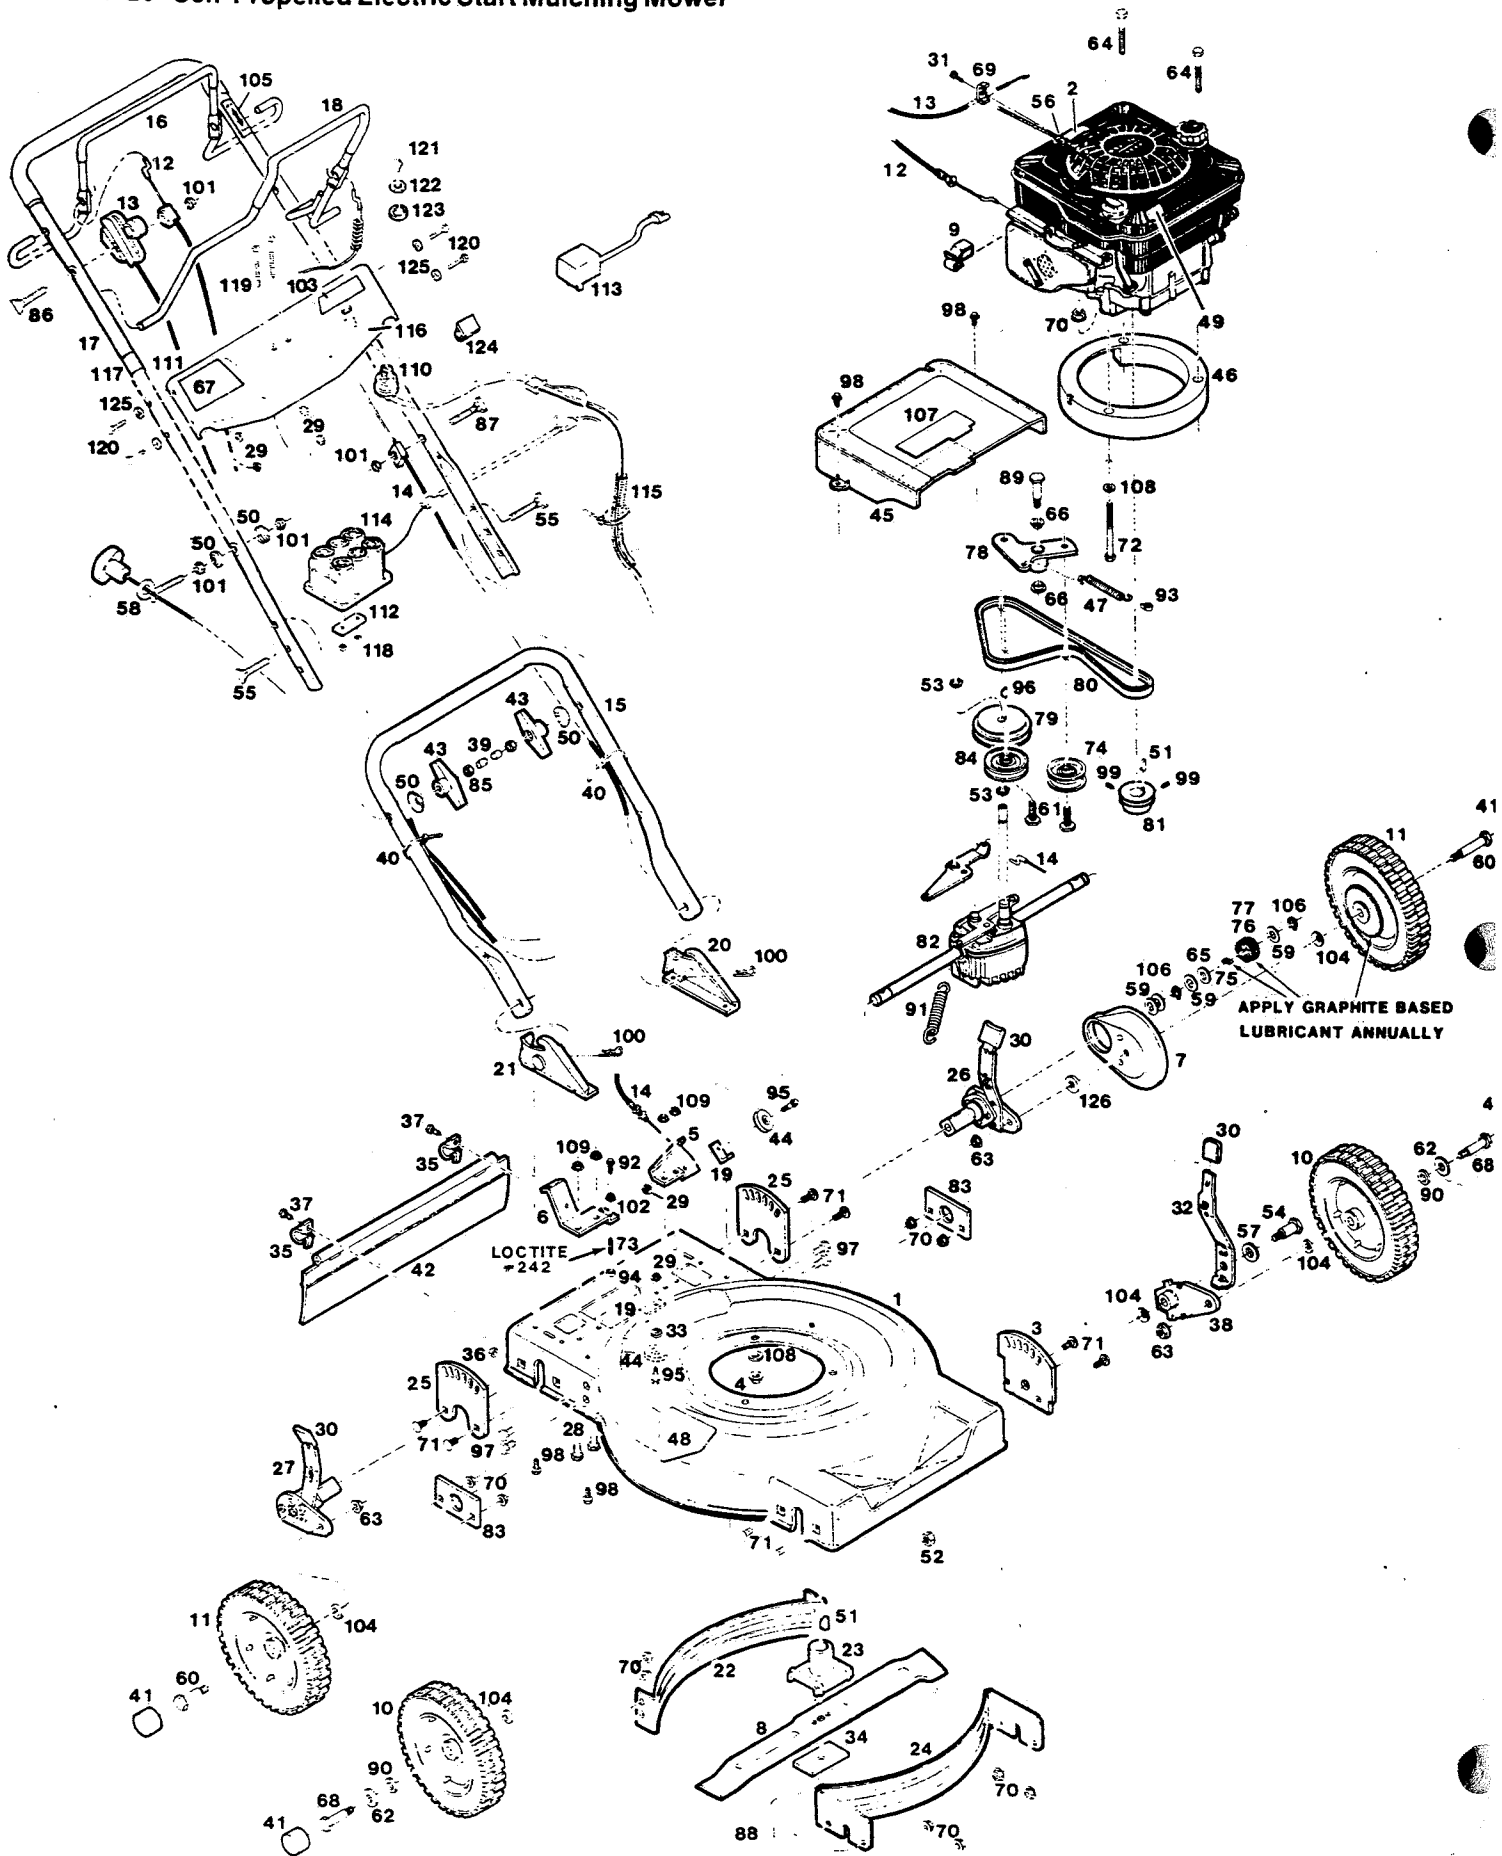

**MODEL 99MK, 99MAK**  
**5 HP 20" Self-Propelled Electric Start Mulching Mower**

**MODEL 99MK & 99MAK  
5 HP 20" Self-Propelled Electric Start Mulching Mower**

Index Part			Index Part		
No.	No.	Description	No.	No.	Description
1	022186	Deck 20" Mulcher	64	156463	Bolt - Hex 5/16-18 x 2-3/4 Gr. 5
2	001206	Decal - Warning Blade Rotation	65	156638	Washer - Flat 1/2
3	091850	Plate - Height Adjuster - Front	66	156653	Bearing - Flange Nylon
4	616342	Nut - 5/16-18 Center Lock	67	716761	Decal - Electric Start Inst.
5	088674	Bracket - Pulley Mounting	68	157420	Bolt - Wheel, Front
6	088658	Bracket - Trans Pulley	69	157552	Clamp - Cable
7	022236	Cover - Drive Wheel	70	157610	Locknut - Flange 5/16-18
8	030189	Blade - 20" Mulcher	71	158907	Bolt - Carriage 5/16-18 x 5/8
9	381442	Clip - Tinnerman	72	163964	Bolt - 5/16-18 x 4 Gr. 5
10	041418	Wheel - Front 8"	73	163840	Stud - Short
11	041442	Wheel - Rear 8" w/Gear	74	170621	Pulley - Idler, Flat
12	052209	Cable - Engine/Blade Control	75	171041	Dog - Drive
13	052217	Cable - Throttle Control	76	171058	Gear - Drive RH
14	052522	Cable - Drive Engagement	77	171066	Gear - Drive LH
15	072991	Handle - Lower	78	171496	Arm - Idler
16	073015	Bail - Engine/Blade Control	79	171819	Pulley - 2 Speed
17	073205	Handle - Upper	80	171652	V-Belt
18	022772	Bail - Ground Drive	81	171660	Sheave - Engine
19	096305	Bracket Cable Retainer	82	171751	Transmission Assembly
20	088435	Bracket - Handle LH	83	179176	Support - Wheel Hub
21	088427	Bracket - Handle RH	84	305367	Pulley - Idler V-Groove
22	087080	Baffle - Rear	85	310045	Nut - 5/16-18
23	089888	Blade Adapter	86	380550	Bolt - Curved Head 1/4-20 x 2-1/4
24	087288	Baffle - Front	87	150029	Bolt - Curved Head 1/4 x 1-1/2
25	088815	Plate - Height Adjuster - Rear	88	381624	Bolt - Blade 3/8-24 x 2 Gr. 8
26	089987	Wheel Arm Assembly L.H. Rear	89	381665	Bolt - Shoulder
27	089979	Wheel Arm Assembly R.H. Rear	90	156620	Washer 1/2 x 1
28	457044	Bolt - 1/4-20 x 1/2	91	381780	Spring - Transmission Return
29	715334	Nut - #10-24 Keps	92	150326	Screw - #10-24 x 1/2 Hex Slot Head
30	114462	Tip - Plastic	93	381889	Clip - "U" Tinnerman
31	150623	Screw - Hex Slotted #10 x 5/8	94	382150	Spacer
32	091835	Lever Height Adjuster - Front	95	158683	Bolt - Shoulder 1/4-20
33	158956	Washer - 1/4	96	446450	Key - Woodruff
34	106005	Washer - Blade	97	159780	Bolt - Hex 5/16-18 x 5/8 Flange
35	106914	Clip - Trailing Shield	98	457499	Bolt - 1/4-20 x 1/2 Thread Forming
36	452318	Nut - #10-24 Hex Nylon Insert	99	315093	Screw Set - 5/16-18 x 1/4
37	458687	Bolt - #10-24 x 1/2	100	715011	Hairpin Cotter
38	091819	Wheel Arm - Front	101	715037	Nut - 1/4-20 Keps
39	110064	Cap - Plastic Bolt	102	158469	Washer - 3/8
40	110379	Cable Tie	103	716779	Decal - Danger Elect. Start
41	112045	Cap - Hub	104	715607	Washer - Belleville
42	114421	Trailing Shield - Plastic	105	794412	Decal - Drive Control
43	113589	Knob - Handle	106	153940	Ring - Transmission - Axle
44	112177	Pulley - Drive Cable	107	794974	Decal - Heat Reflector
45	114108	Cover - Transmission	108	158212	Washer - 5/16
46	114132	Spacer - Engine	109	715078	Nut - 1/4-20 Flange Lock
47	135665	Spring - Extension	110	050252	Switch - Ignition
48	143115	Decal - Warning CPSC	111	018446	Plate - Handle
49	148411	Decal - Warning Oil Overfill	112	101246	Plate - Reinforcing
50	150201	Washer - Curved 5/16	113	132571	Battery Charger
51	150276	Woodruff Key #6	114	134601	Battery - 12 volt
52	715441	Nut - 3/8-16 Twin Whiz	115	138743	Wiring Harness
53	151282	Ring - Transmission - Top	116	144089	Decal - Ignition
54	163972	Bolt - Shoulder	117	147322	Decal - Aux. Rope Start
55	151936	Bolt - Curved Head 5/16-18 x 2-1/4	118	151894	Locknut - Hex #8-32
56	152074	Rope Stop	119	151886	Screw - Machine Rd #8-32 x 3-1/4
57	164020	Washer - Hardened	120	156836	Bolt #10-24 x 1-1/8
58	152371	Rope Guide	121	304352	Keys - Ignition
59	152553	Washer - Thrust 1/2	122	310102	Nut - Hex 5/8-32
60	154328	Bolt - Wheel, Rear	123	311241	Washer - Lockwasher 5/8
61	154369	Bolt - 3/8-16 x 1-1/4 Shaved Head	124	819714	Clip Wiring - Press-on
62	156075	Washer - Flat 1/2	125	715136	Washer #10 Flat
63	156406	Nut - Hex 3/8-16 Flange			