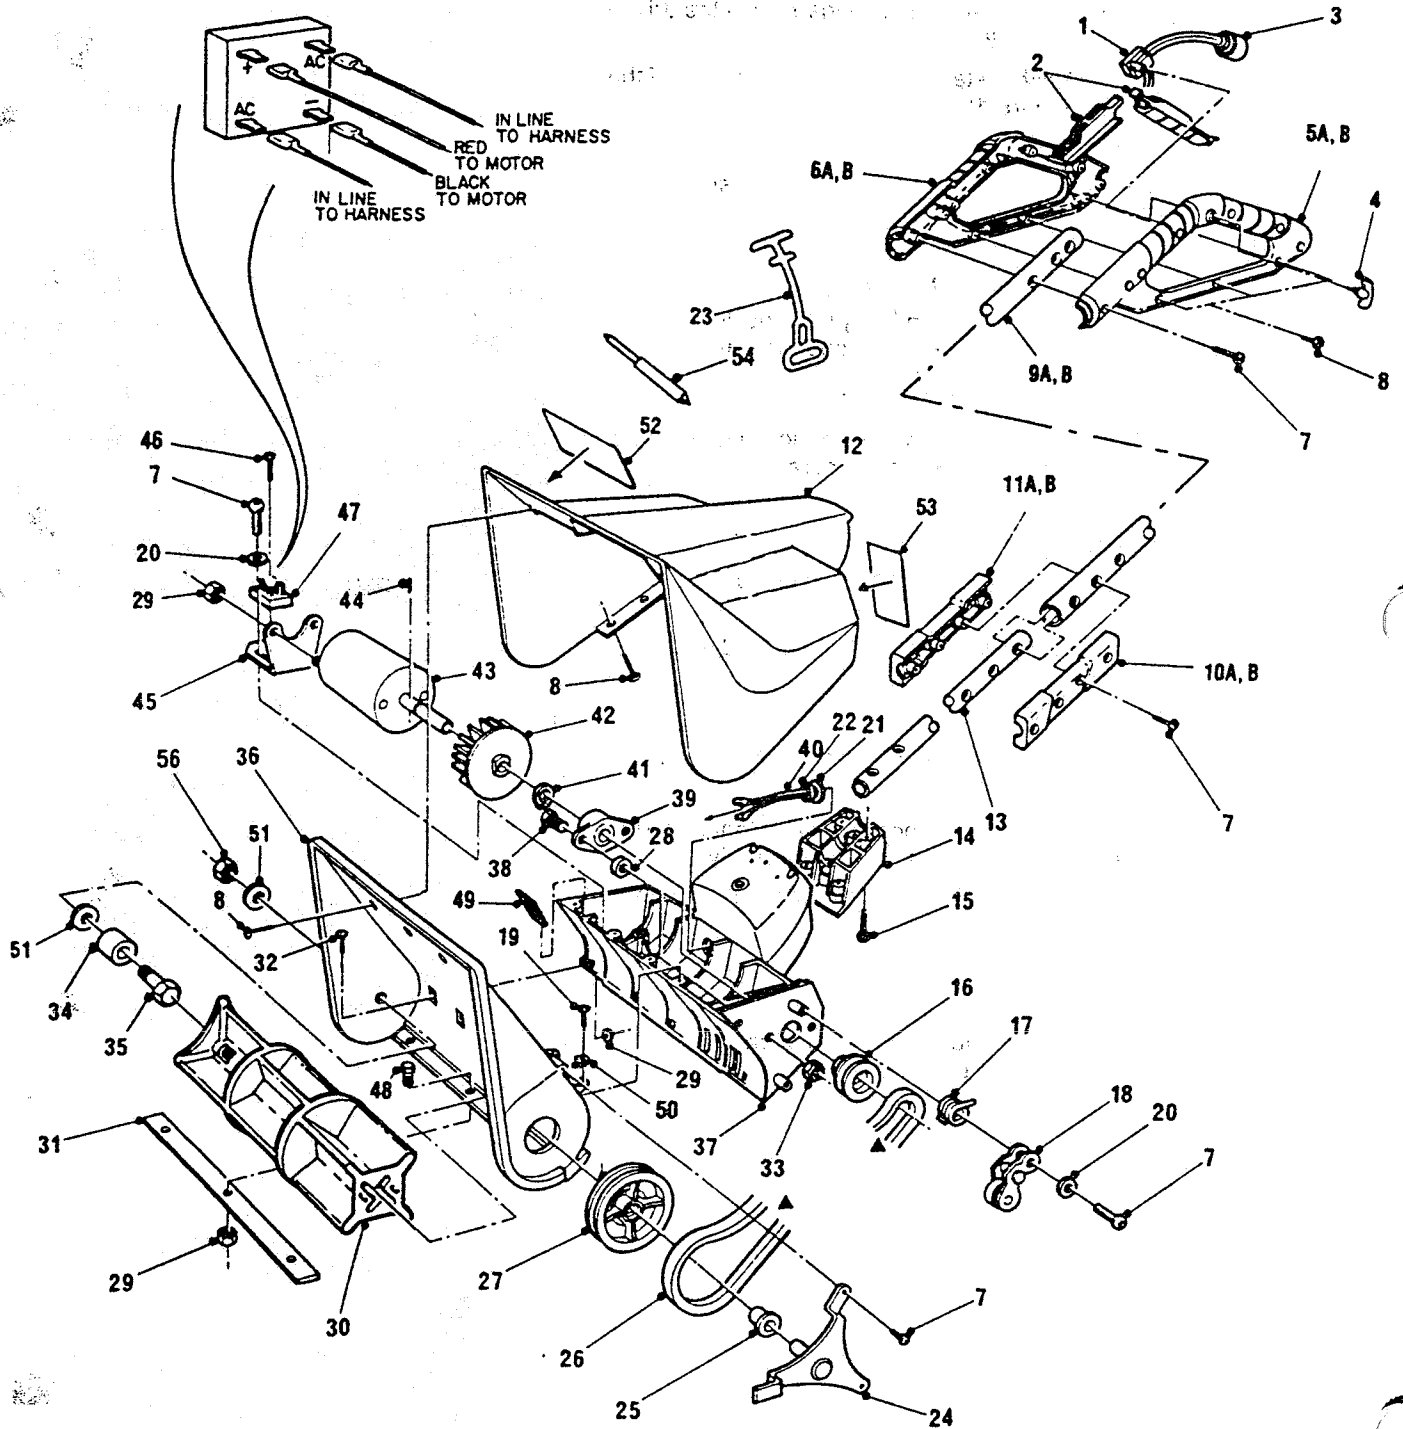

Model: A12 ELL
SC12 ELL
12" Electric Snow Shovel

Model: A12 ELL
SC12 ELL
12" Electric Snow Shovel

Ref. No.	Part No.	Description
1	630020	Switch trigger
2	673657	Trigger, lever (red)
3	630392	Connecting lead
4	672162	Key, double notch
5A	673673	Stock, trigger, L.H. w/key hole (black)
5B	673731	Stock, trigger, L.H. w/key hole (grey)
6A	673681	Stock, trigger, R.H. (black)
6B	673749	Stock, trigger, R.H. (grey)
7	152736	#8 x 3/4 Poly screw
8	152843	#8 x 1/2 Poly screw
9A	657841	Tube, upper handle (chrome)
9B	657866	Tube, upper handle (grey)
10A	673756	Grip, center, L.H. (black)
10B	673772	Grip, center, L.H. (grey)
11A	673764	Grip, center, R.H. (black)
11B	673780	Grip, center, R.H. (grey)
12	673699	Upper housing (red)
13A	657858	Tube, lower handle (chrome)
13B	657874	Tube, lower handle (grey)
14	673707	Housing, rear (black)
15	380253	#10 8 x 1 Screw
16	708909	Drive pulley
17	708859	Spring, idler
18	713677	Idler arm assembly
19	380261	#8 x 1 Poly screw
20	152785	#8 Flat washer
21	380279	Clamp, Heyco
22	153155	Washer, trunion
23	673566	Strain Relief
24	713685	Bracket, drive pulley assembly
25	664177	Bearing, bronze
26	708867	Belt, drive

Ref. No.	Part No.	Description
27	708875	Driven pulley
28	672972	Plastic washer
29	154864	#10-32 Locknut
30	673798	Impeller, 12" (black)
31	673806	Scraper bar, 12" (black)
32	380287	#10-32 x 1/2 Screw, Phil. pan head
33	715078	1/4-20 Nut, flange serrated
34	708883	Bearing, powder metal
35	150169	1/4-20 x 1/2 Bolt, full thread
36	673715	Impeller housing, 12" (black)
37	673723	Lower housing, 12" (black)
38	457044	1/4-20 x 1/2 Bolt
39	664193	Bearing, self-aligning
40	630400	Harness
41	380295	"E"-ring
42	630418	Fan, motor
43	630426	Motor, 120V
44	488775	1/8 x 5/8 Roll pin
45	666727	Bracket, motor mount
46	156547	#6 x 32 x 3/4 Screw
47	630012	Rectifier
48	162214	#10-32 x 1/2 Bolt
49	630442	Filter
50	630434	Plug, retainer
51	380386	Washer 3/4 x 1/4 x 1/16
52	679555	Dcl. Danger
53	009969	Dcl. Caution
54	1740	Plastic probe
56	150391	1/4-20 Nut, nylock