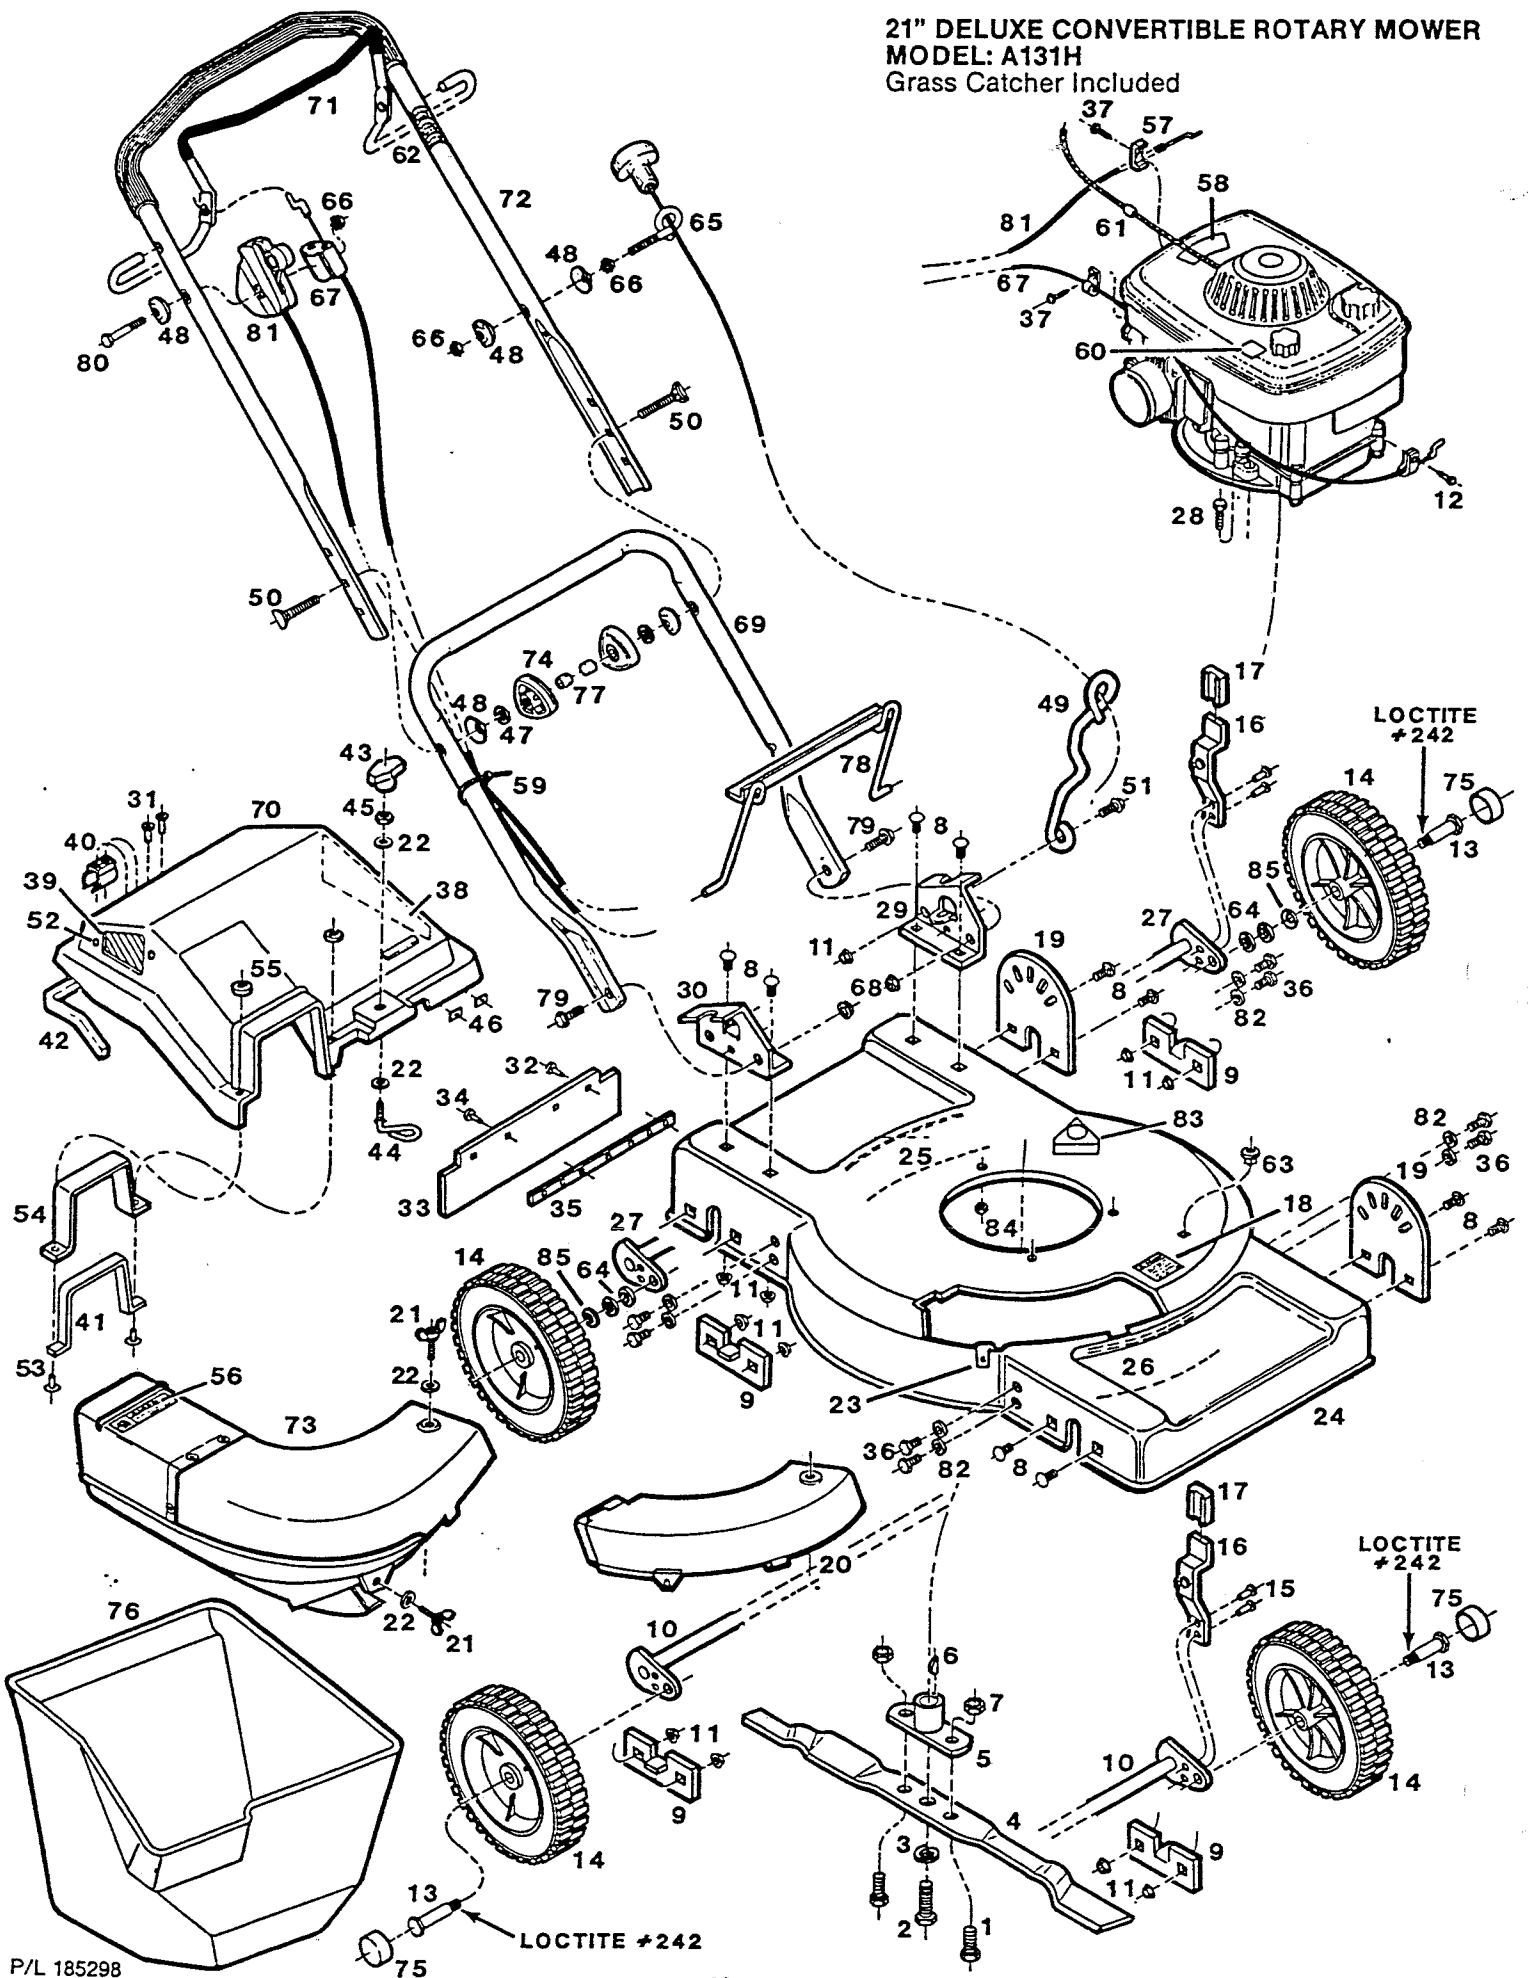

**21" DELUXE CONVERTIBLE ROTARY MOWER
MODEL: A131H
Grass Catcher Included**

21" DELUXE CONVERTIBLE ROTARY MOWER
MODEL: A131H
 Grass Catcher Included

Item No.	Part No.	Description
1	457176	Bolt - 3/8-16 x 1-1/4 Gr. 5
2	156232	Bolt - Blade
3	311035	Lockwasher - Split 1/2
4	030528	Blade - 21
5	109256	Coupling - Blade
6	150276	Key - Woodruff #6
7	715086	Locknut - Hex 3/8-16
8	156364	Bolt - Carriage 5/16-18 x 5/8
9	109207	Bracket - Axle
10	024901	Axle Assembly - Front
11	151340	Locknut - Flange 5/16-18
12	151613	Bolt - Hex Sems #10 - 32 x 3/8
13	150060	Bolt - Wheel
14	041426	Wheel
15	156257	Rivet - Pop 1/4 x 3/8
16	091215	Lever - Height Adjustment
17	111559	Tip - Plastic Lever
18	001818	Decal - Chute Warning
19	024844	Plate - Back
20	112052	Cover - Deck
21	156265	Screw - Wing 1/4-20 x 3/4
22	715300	Washer - Flat 1/4
23	156281	Nut - Speed 1/4
24	024802	Deck - Push 21
25	024877	Baffle - Rear
26	024885	Baffle - Front
27	024919	Axle Assembly - Rear
28	156968	Bolt - Hex 5/16-18 x 1-1/4 Gr. 5
29	024869	Bracket - Handle LH
30	024851	Bracket - Handle RH
31	156349	Rivet - Pop 1/8 x 1/4
32	715243	Rivet - Pop 3/16 x 1/8
33	112136	Shield - Trailing
34	152389	Rivet - 3/16 x 11/32
35	109496	Strip - Backing
36	450437	Bolt - Hex 5/16-18 x 5/8 Gr. 5
37	150623	Screw - Hex Slotted #10 x 5/8
38	112011	Screen - Large
39	112029	Screen - Small
40	111963	Clip - Handle
41	134445	Seal - Door
42	134452	Seal - Bag
43	156299	Knob Catcher