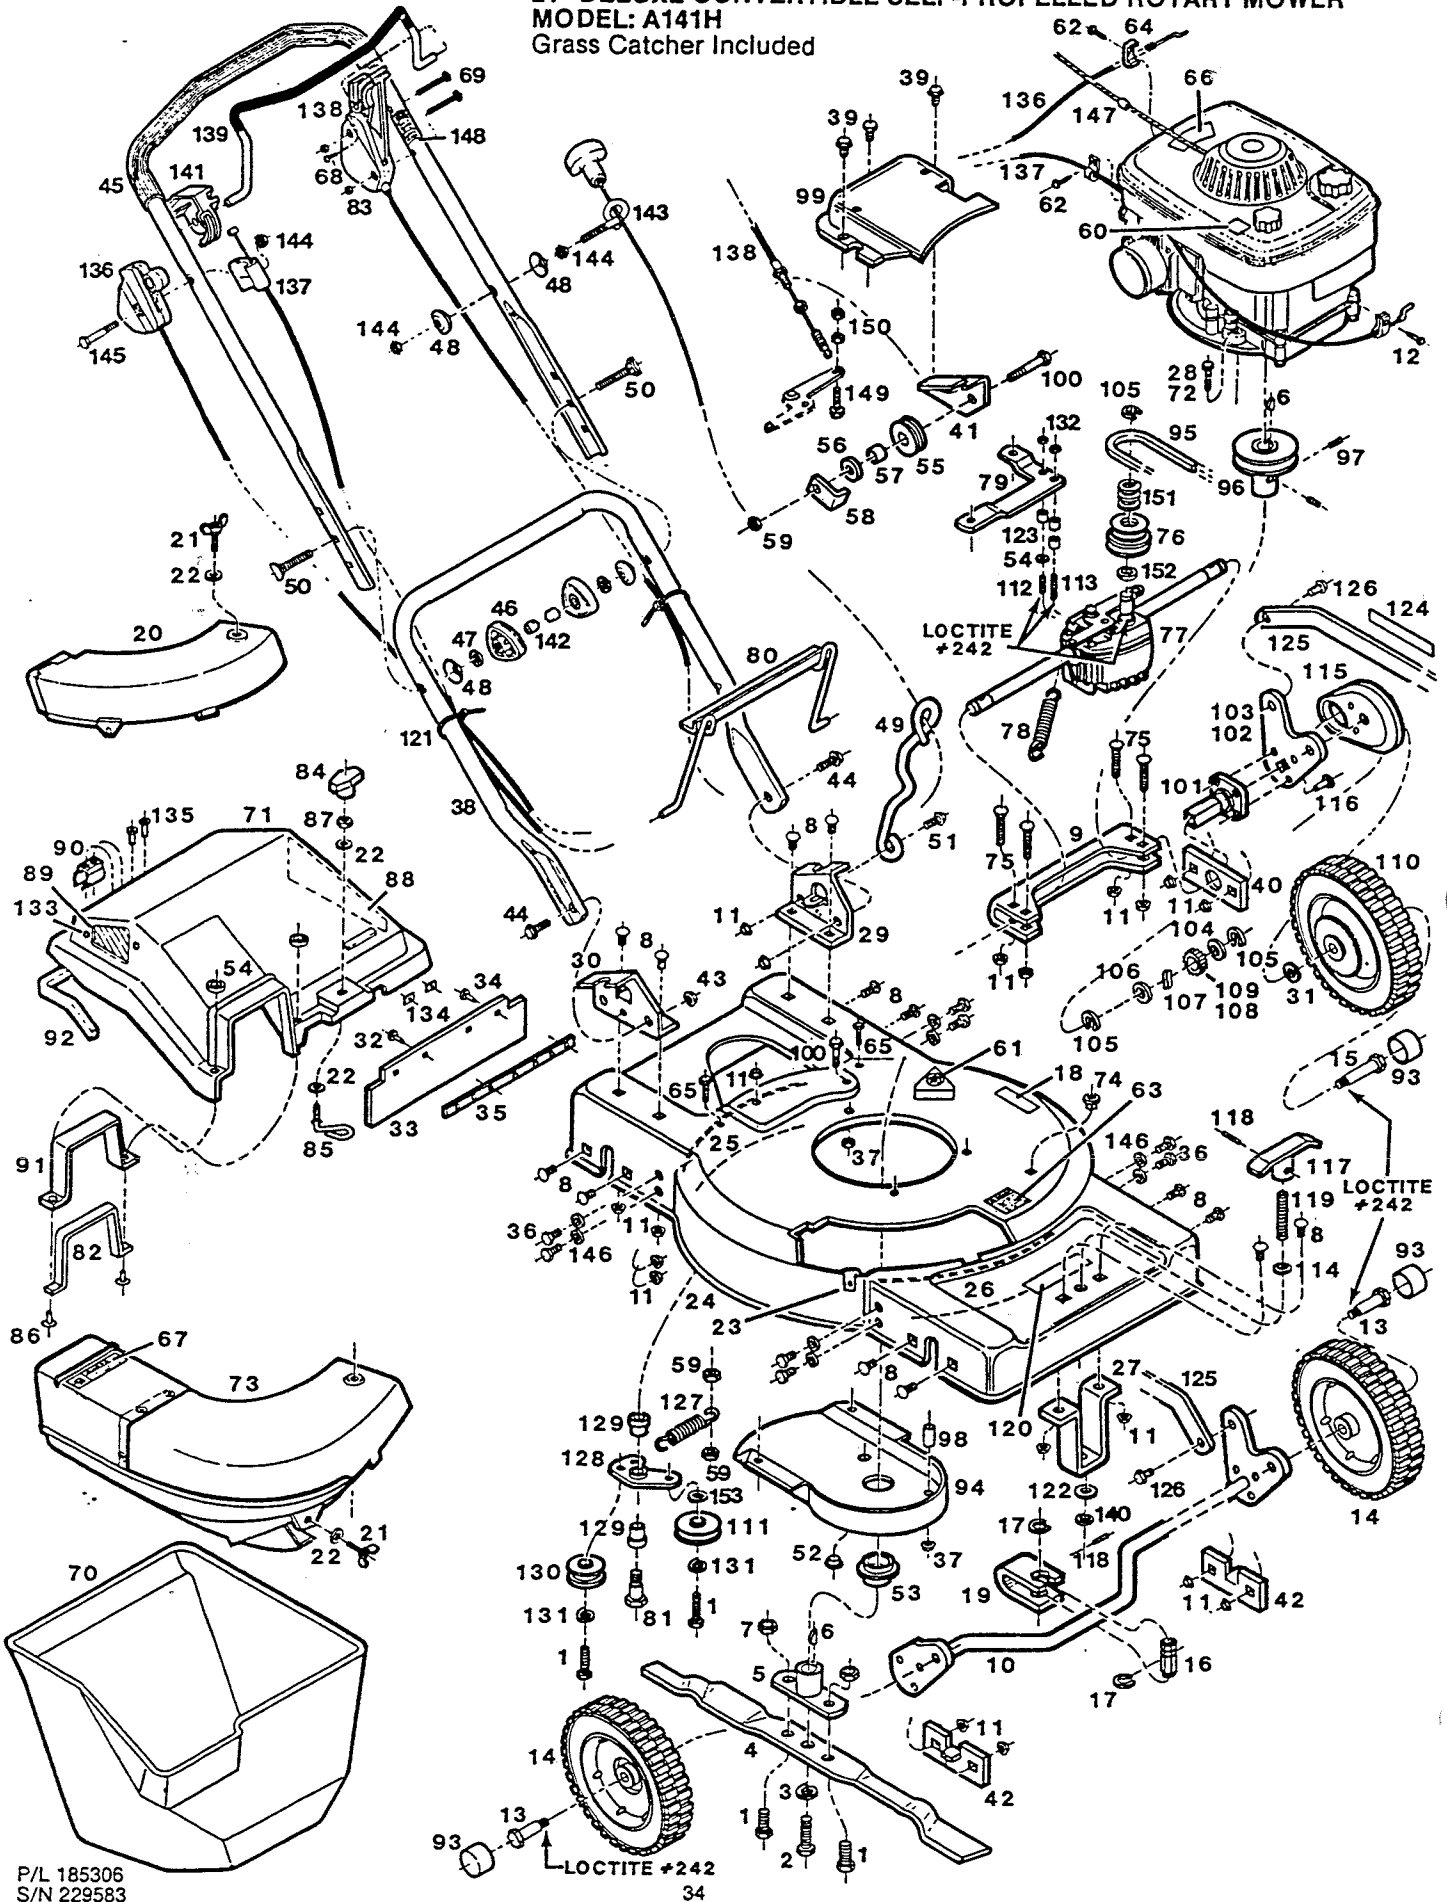

**21" DELUXE CONVERTIBLE SELF-PROPELLED ROTARY MOWER**  
**MODEL: A141H**  
 Grass Catcher Included

**21" DELUXE CONVERTIBLE SELF-PROPELLED ROTARY MOWER  
MODEL: A141H  
Grass Catcher Included**

Item No.	Part No.	Description	Item No.	Part No.	Description
1	457176	Bolt - Hex 3/8-16 x 1-1/4 Gr.5	77	171090	Transmission Assembly
2	156232	Bolt - Blade	78	134544	Spring - Transmission Return
3	311035	Lockwasher - Split 1/2	79	109421	Bracket - Transmission
4	030528	Blade 21	80	024935	Support - Catcher
5	109256	Coupling - Blade	81	156588	Bolt - Shoulder
6	150276	Key - Woodruff #6	82	134445	Seal - Door
7	715086	Locknut - Hex 3/8-16	83	151985	Nut - Hex #10-24
8	156364	Bolt - Carriage 5/16-18 x 5/8	84	156299	Knob - Catcher
9	024992	Channel - Rear Axle	85	156307	Shaft - Connecting
10	024976	Axle Assembly - Front	86	156810	Rivet - Pop Special 3/16
11	151340	Locknut - Flange 5/16-18	87	310052	Nut - Hex 1/4 - 20
12	151613	Bolt - Hex Sems #10-32 x 3/8	88	112011	Screen - Large
13	156216	Bolt - Wheel	89	112029	Screen - Small
14	041418	Wheel	90	111963	Clip - Handle
15	157412	Bolt - Wheel	91	109504	Support - Chute Opening
16	091181	Hub - Height Adjustment	92	134452	Seal - Bag
17	156745	Ring - Retaining 11/16	93	112045	Cap - Hub
18	001602	Decal - Cutting Height Arrow	94	024968	Cover - Idler
19	091173	Channel - Height Adjustment	95	171025	V-Belt
20	112052	Cover - Deck	96	171082	Sheave - Engine
21	156265	Screw - Wing 1/4-20 x 3/4	97	156497	Screw - Set SQ Hd. 1/4-20 x 1/2
22	715300	Washer - Flat 1/4	98	156489	Spacer 21/64 ID x 1-11/64
23	156281	Nut - Speed 1/4	99	024950	Cover - Transmission
24	024828	Deck - Self-propelled 21	100	156455	Bolt - Hex 1/4-20 x 1 Gr. 5
25	012575	Baffle - Rear	101	109413	Hub - Wheel Arm
26	024885	Baffle - Front	102	012526	Arm - Wheel RH
27	091165	Bracket - Height Adjustment	103	012534	Arm - Wheel LH
28	156463	Screw - Hex 5/16-18 x 2-3/4 Gr. 5	104	156620	Washer - Flat 1/2
29	024869	Bracket - Handle LH	105	151282	Ring - Transmission Retaining
30	024851	Bracket - Handle RH	106	156638	Washer - Flat 1/2
31	156877	Washer - 3/8 Hardened	107	171041	Dog - Drive
32	715243	Rivet - Pop 3/16 x 1/8	108	171058	Gear - Drive RH
33	112136	Shield - Trailing	109	171066	Gear - Drive LH
34	152389	Rivet - 3/16 x 11/32	110	041442	Wheel w/Gear
35	109496	Strip - Backing	111	305367	Pulley - Idler
36	450437	Bolt - Hex 5/16-18 x 5/8 Gr. 5	112	156786	Stud - Transmission Short
37	715490	Locknut - 5/16-18	113	156802	Stud - Transmission Long
38	072405	Handle - Lower	114	156612	Washer - Wave 1/2
39	154278	Screw - Self-tapping 1/4-20 x 1/2	115	024943	Cover - Drive Wheel
40	109520	Support - Wheel Hub	116	764282	Rivet - 1/4 x 5/8
41	024984	Bracket - Cable Support	117	111971	Handle - Height Adjustment
42	109207	Bracket - Axle	118	156778	Pin - Roll 3/16 x 3/4
43	451492	Nut - 3/8-16 Top Lock Flange	119	091157	Screw - Height Adjustment
44	156414	Bolt - Hex Flange 3/8-16 x 1	120	001594	Decal - Cutting Height Adjustment
45	072348	Handle - Upper w/Foam Grip	121	110379	Cable Tie
46	744284	Knob - Handle	122	156604	Washer - Flat Nylon 1/2
47	461665	Lockwasher - Internal Tooth 5/16	123	156794	Spacer - Transmission
48	150201	Washer - Curved 5/16	124	001610	Decal - Cutting Height Levels
49	109322	Guide - Lower Rope	125	012518	Link - Height Adjustment
50	151936	Bolt - Curved Head 5/16-18 x 2-1/4	126	156554	Bolt - Shoulder 5/16
51	459131	Bolt - Hex 5/16-18 x 1	127	134478	Spring - Idler
52	112102	Plug - Button	128	171033	Arm - Idler
53	112094	Shield - Dust	129	156653	Bearing - Flange Nylon
54	156273	Washer - Flat #10	130	171124	Pulley - Idler
55	171074	Pulley - Drive Cable	131	150185	Lockwasher - 3/8
56	156661	Washer - Flat 9/32 ID x 1-1/4 OD	132	715334	Nut - Keps #10 - 24
57	156679	Spacer - 17/64 ID x 3/8 OD	133	156331	Rivet - Nylon 3/16
58	171116	Retainer - Cable	134	156844	Nut - Push 1/8
59	715508	Nut - Hex Top Lock 1/4-20	135	156349	Rivet - Pop 1/8 x 1/4
60	148411	Decal - Warning Oil Overfill	136	051235	Control - Throttle
61	143115	Decal - Warning CPSC	137	051508	Cable - Bail
62	150623	Screw - Hex Slotted #10 x 5/8	138	051441	Control - Drive
63	001818	Decal - Warning Chute	139	097709	Bail - Coated
64	150318	Clamp - Cable	140	156596	Washer - Flat 1/2
65	156471	Screw - Hex Self-tapping #10-16 x 1/2	141	111526	Actuator - Cable
66	001206	Decal - Warning Blade Rotation	142	110064	Cap - Plastic Bolt
67	001800	Decal - Warning Catcher	143	152371	Guide - Upper Rope
68	152181	Screw - Retaining	144	715037	Nut - Keps 1/4 - 20
69	151944	Screw - Machine #10-24 x 2	145	153874	Bolt - Hex 1/4 - 20 x 2-1/4
70	129023	Frame & Bag Assembly	146	715185	Washer - Flat 5/16
71	111997	Top - Catcher	147	152074	Rope Stop
72	156968	Bolt - Hex 5/16-18 x 1-1/4 Gr. 5	148	760074	Decal - Engine Control
73	129015	Chute Cover & Body Assembly	149	155366	Screw - #10 - 24 x 5/8 HWH Slotted
74	156422	Insert - Plastic 1/4	150	451443	Nut - #10 - 24 Center Lock
75	151696	Bolt - Carriage 5/16-18 x 1-3/4 Gr. 5	151	158873	Washer - 1/2
76	171108	Sheave - Transmission	152	162289	Spacer - 1/2 I.D.
			153	461731	Washer - 3/8