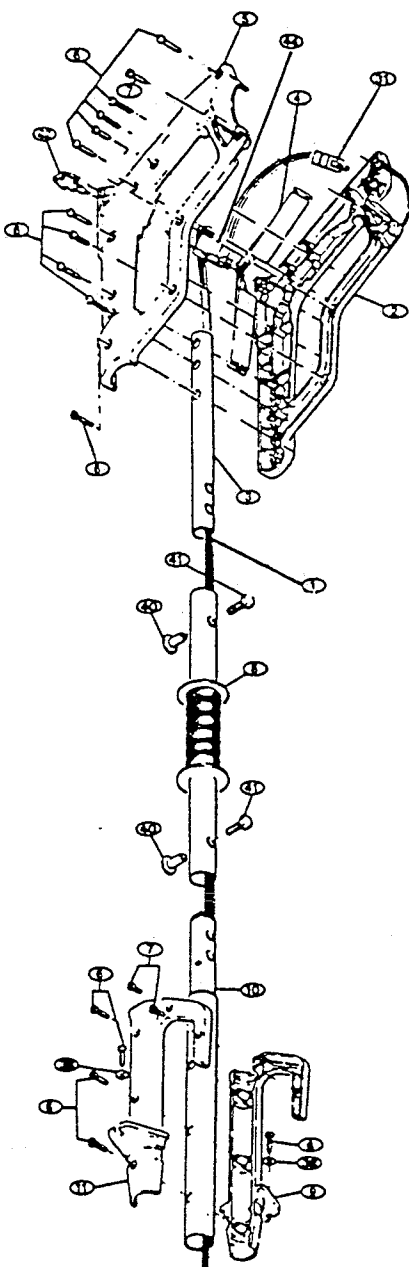

A14ELE  
SC14ELE  
14" Electric Shovel

A14ELE 601187  
SC14ELE 601203  
14" Electric Shovel

Ref. No.	P/N	Description
1	630038	Wire Harness
2	672014	Stock, Trigger (R.H.)
3	662270	Handle, Tube - Upper
4	672022	Trigger, Lever
5	672030	Stock Trigger (L.H.)
6	152736	No. 8 x 3/4 Pan Head Phillips Polyfast Screw
7	152843	No. 8 x 1/2 Pan Head Phillips Polyfast Screw
8	662288	Center Tube Handle Assembly
9	672048	Grip, Lower (R.H.)
10	662296	Handle, Tube Bottom
11	672055	Grip, Lower (L.H.)
12	672063	Fan Assembly
13	610014	Drive Assembly
14	707034	Bearing & Block Assembly
15	707042	Gear, Drive Pinion
16	152744	E-Ring
17	712109	Drive Shaft Assembly with Flexible Coupling
18	672071	Idler Gear Assembly
19	662304	Shaft Idler
20	152835	33/64 Washer, Flat
21	662312	Impeller, Extruded
22	612010	Blade, Rubber-Impeller
23	672089	Plug, Drive
24	152751	No. 8-32 x 1 Flat Head Phillips Screw
25	672097	Gear, Impeller
26	152769	No. 10-24 x 5/8 Truss Head Phillips Screw
27	152777	Washer, Spacer Bearing
28	672105	Housing, Lower Motor
29	672113	Blade, Scraper-Plastic
30	672121	Housing, Upper-Motor
31	630004	Plug - 2 Prong
32	630012	Rectifier-Full Wave
33	152793	No.8 x 1 1/2 Pan Head Phillips Polyfast Screw
34	672139	Cover, Top-Motor
35	672147	Filter, Foam-Motor
36	672154	Shaft Drive Motor End
37	662320	Bar, Top Reinforcing-Extruded Aluminum
38	152785	No. 8 Washer Flat
39	152801	No. 8 x 3/4 Flat Head Phillips Polyfast Screw
40	152819	Nut, Tee-5/16 - 18 x 7/8 - Curved Flange
41	312058	Bolt 5/16-18x1 Hex Hd.
42	672162	Key
43	152827	No. 8 Splitlock Washer
44	630020	Switch (with On/Off lock)
45	672170	Coupling Drive
46	672188	Sleeve Coupling
47	672196	Shaft Drive Pinion End