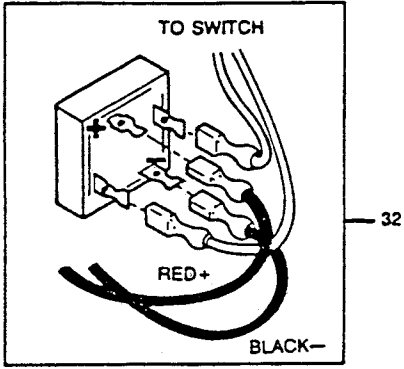

A14ELE  
SC14ELE  
14" Electric Shovel

A14ELE 601187  
SC14ELE 601203  
14" Electric Shovel

Ref. No.	P/N	Description
1	630038	Wire Harness
2	672014	Stock, Trigger (R.H.)
3	662270	Handle, Tube - Upper
4	672022	Trigger, Lever
5	672030	Stock Trigger (L.H.)
6	152736	No. 8 x 3/4 Pan Head Phillips Polyfast Screw
7	152843	No. 8 x 1/2 Pan Head Phillips Polyfast Screw
8	662288	Center Tube Handle Assembly
9	672048	Grip, Lower (R.H.)
10	662296	Handle, Tube Bottom
11	672055	Grip, Lower (L.H.)
12	672063	Fan Assembly
13	610014	Drive Assembly
14	707034	Bearing & Block Assembly
15	707042	Gear, Drive Pinion
16	152744	E-Ring
17	712109	Drive Shaft Assembly with Flexible Coupling
18	672071	Idler Gear Assembly
19	662304	Shaft Idler
20	152835	33/64 Washer, Flat
21	662312	Impeller, Extruded
22	612010	Blade, Rubber-Impeller
23	672089	Plug, Drive
24	152751	No. 8-32 x 1 Flat Head Phillips Screw
25	672097	Gear, Impeller
26	152769	No. 10-24 x 5/8 Truss Head Phillips Screw
27	152777	Washer, Spacer Bearing
28	672105	Housing, Lower Motor
29	672113	Blade, Scraper-Plastic
30	672121	Housing, Upper-Motor
31	630004	Plug - 2 Prong
32	630012	Rectifier-Full Wave
33	152793	No.8 x 1 1/2 Pan Head Phillips Polyfast Screw
34	672139	Cover, Top-Motor
35	672147	Filter, Foam-Motor
36	672154	Shaft Drive Motor End
37	662320	Bar, Top Reinforcing-Extruded Aluminum
38	152785	No. 8 Washer Flat
39	152801	No. 8 x 3/4 Flat Head Phillips Polyfast Screw
40	152819	Nut, Tee-5/16 - 18 x 7/8 - Curved Flange
41	312058	Bolt 5/16-18x1 Hex Hd.
42	672162	Key
43	152827	No. 8 Splitlock Washer
44	630020	Switch (with On/Off lock)
45	672170	Coupling Drive
46	672188	Sleeve Coupling
47	672196	Shaft Drive Pinion End