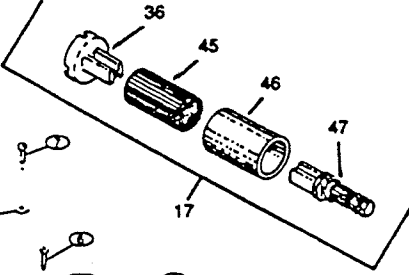

A14ELE  
SC14ELE  
14" Electric Shovel

A14ELE 601187  
SC14ELE 601203  
14" Electric Shovel

Ref. No.	P/N	Description
1	630038	Wire Harness
2	672014	Stock, Trigger (R.H.)
3	662270	Handle, Tube - Upper
4	672022	Trigger, Lever
5	672030	Stock Trigger (L.H.)
6	152736	No. 8 x 3/4 Pan Head Phillips Polyfast Screw
7	152843	No. 8 x 1/2 Pan Head Phillips Polyfast Screw
8	662288	Center Tube Handle Assembly
9	672048	Grip, Lower (R.H.)
10	662296	Handle, Tube Bottom
11	672055	Grip, Lower (L.H.)
12	672063	Fan Assembly
13	610014	Drive Assembly
14	707034	Bearing & Block Assembly
15	707042	Gear, Drive Pinion
16	152744	E-Ring
17	712109	Drive Shaft Assembly with Flexible Coupling
18	672071	Idler Gear Assembly
19	662304	Shaft Idler
20	152835	33/64 Washer, Flat
21	662312	Impeller, Extruded
22	612010	Blade, Rubber-Impeller
23	672089	Plug, Drive
24	152751	No. 8-32 x 1 Flat Head Phillips Screw
25	672097	Gear, Impeller
26	152769	No. 10-24 x 5/8 Truss Head Phillips Screw
27	152777	Washer, Spacer Bearing
28	672105	Housing, Lower Motor
29	672113	Blade, Scraper-Plastic
30	672121	Housing, Upper-Motor
31	630004	Plug - 2 Prong
32	630012	Rectifier-Full Wave
33	152793	No.8 x 1 1/2 Pan Head Phillips Polyfast Screw
34	672139	Cover, Top-Motor
35	672147	Filter, Foam-Motor
36	672154	Shaft Drive Motor End
37	662320	Bar, Top Reinforcing-Extruded Aluminum
38	152785	No. 8 Washer Flat
39	152801	No. 8 x 3/4 Flat Head Phillips Polyfast Screw
40	152819	Nut, Tee-5/16 - 18 x 7/8 - Curved Flange
41	312058	Bolt 5/16-18x1 Hex Hd.
42	672162	Key
43	152827	No. 8 Splitlock Washer
44	630020	Switch (with On/Off lock)
45	672170	Coupling Drive
46	672188	Sleeve Coupling
47	672196	Shaft Drive Pinion End