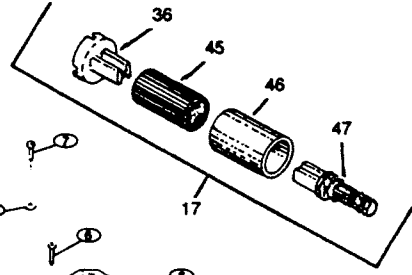

A14ELF
SC14ELF
14" Electric Shovel

A14ELF
SC14ELF
 14" Electric Shovel

Ref.	No.	P/N	Description
	1	630038	Wire Harness
	2	672014	Stock, Trigger (R.H.)
	3	662270	Handle, Tube - Upper
	4	672022	Trigger, Lever
	5	672030	Stock Trigger (L.H.)
	6	152736	No. 8 x ¾ Pan Head Phillips Polyfast Screw
	7	152843	No. 8 x ½ Pan Head Phillips Polyfast Screw
	8	662288	Center Tube Handle Assembly
	9	672048	Grip, Lower (R.H.)
	10	662296	Handle, Tube Bottom
	11	672055	Grip, Lower (L.H.)
	12	672063	Fan Assembly
	13	610014	Drive Assembly
	14	707034	Bearing & Block Assembly
	15	707042	Gear, Drive Pinion
	16	152744	E-Ring
	17	712109	Drive Shaft Assembly with Flexible Coupling
	18	672071	Idler Gear Assembly
	19	662304	Shaft Idler
	20	152835	33/64 Washer, Flat
	21	662312	Impeller, Extruded
	22	612010	Blade, Rubber-Impeller
	23	672089	Plug, Drive
	24	152751	No. 8-32 x 1 Flat Head Phillips Screw
	25	672097	Gear, Impeller
	26	152769	No. 10-24 x ⅝ Truss Head Phillips Screw
	27	152777	Washer, Spacer Bearing
	28	672105	Housing, Lower Motor
	29	672113	Blade, Scraper-Plastic
	30	672121	Housing, Upper-Motor
	31	630004	Plug - 2 Prong
	32	630012	Rectifier-Full Wave
	33	152793	No.8 x 1½ Pan Head Phillips Polyfast Screw
	34	672139	Cover, Top-Motor
	35	672147	Filter, Foam-Motor
	36	672154	Shaft Drive Motor End
	37	662320	Bar, Top Reinforcing-Extruded Aluminum
	38	152785	No. 8 Washer Flat
	39	152801	No. 8 x ¾ Flat Head Phillips Polyfast Screw
	40	152819	Nut, Tee-5/16 - 18 x ⅞ - Curved Flange
	41	312058	Bolt 5/16-18x1 Hex Hd.
	42	672162	Key
	43	152827	No. 8 Splitlock Washer
	44	630020	Switch (with On/Off lock)
	45	672170	Coupling Drive
	46	672188	Sleeve Coupling
	47	672196	Shaft Drive Pinion End