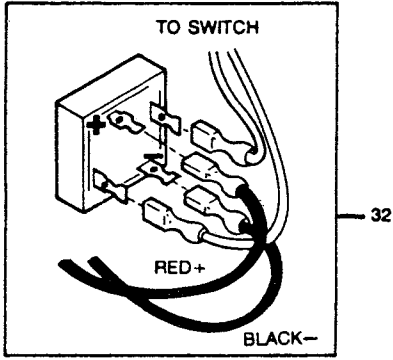

A14ELF
SC14ELF
14" Electric Shovel

A14ELF
SC14ELF
 14" Electric Shovel

Ref.	No.	P/N	Description
	1	630038	Wire Harness
	2	672014	Stock, Trigger (R.H.)
	3	662270	Handle, Tube - Upper
	4	672022	Trigger, Lever
	5	672030	Stock Trigger (L.H.)
	6	152736	No. 8 x ¾ Pan Head Phillips Polyfast Screw
	7	152843	No. 8 x ½ Pan Head Phillips Polyfast Screw
	8	662288	Center Tube Handle Assembly
	9	672048	Grip, Lower (R.H.)
	10	662296	Handle, Tube Bottom
	11	672055	Grip, Lower (L.H.)
	12	672063	Fan Assembly
	13	610014	Drive Assembly
	14	707034	Bearing & Block Assembly
	15	707042	Gear, Drive Pinion
	16	152744	E-Ring
	17	712109	Drive Shaft Assembly with Flexible Coupling
	18	672071	Idler Gear Assembly
	19	662304	Shaft Idler
	20	152835	33/64 Washer, Flat
	21	662312	Impeller, Extruded
	22	612010	Blade, Rubber-Impeller
	23	672089	Plug, Drive
	24	152751	No. 8-32 x 1 Flat Head Phillips Screw
	25	672097	Gear, Impeller
	26	152769	No. 10-24 x ⅝ Truss Head Phillips Screw
	27	152777	Washer, Spacer Bearing
	28	672105	Housing, Lower Motor
	29	672113	Blade, Scraper-Plastic
	30	672121	Housing, Upper-Motor
	31	630004	Plug - 2 Prong
	32	630012	Rectifier-Full Wave
	33	152793	No.8 x 1½ Pan Head Phillips Polyfast Screw
	34	672139	Cover, Top-Motor
	35	672147	Filter, Foam-Motor
	36	672154	Shaft Drive Motor End
	37	662320	Bar, Top Reinforcing-Extruded Aluminum
	38	152785	No. 8 Washer Flat
	39	152801	No. 8 x ¾ Flat Head Phillips Polyfast Screw
	40	152819	Nut, Tee-5/16 - 18 x ⅞ - Curved Flange
	41	312058	Bolt 5/16-18x1 Hex Hd.
	42	672162	Key
	43	152827	No. 8 Splitlock Washer
	44	630020	Switch (with On/Off lock)
	45	672170	Coupling Drive
	46	672188	Sleeve Coupling
	47	672196	Shaft Drive Pinion End