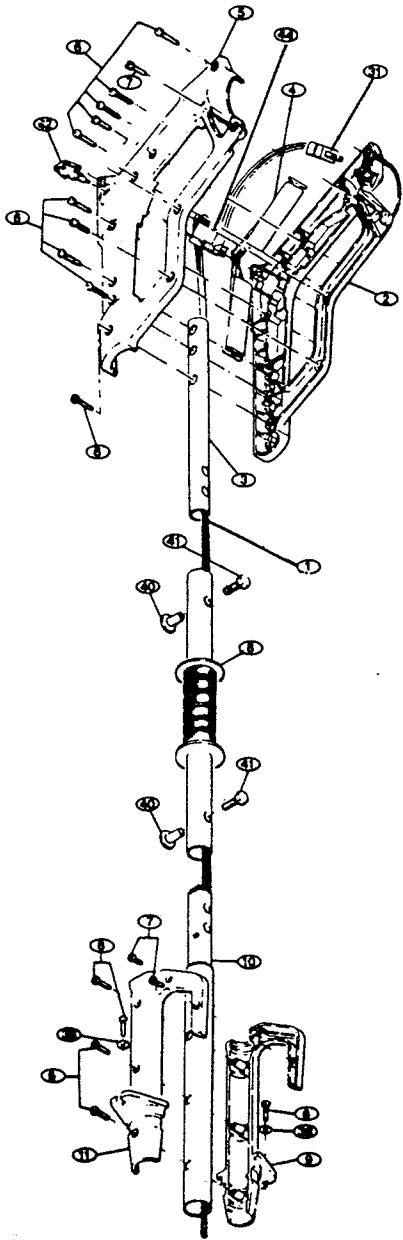

A14ELF
SC14ELF
14" Electric Shovel

A14ELF
SC14ELF
 14" Electric Shovel

Ref.	No.	P/N	Description
	1	630038	Wire Harness
	2	672014	Stock, Trigger (R.H.)
	3	662270	Handle, Tube - Upper
	4	672022	Trigger, Lever
	5	672030	Stock Trigger (L.H.)
	6	152736	No. 8 x ¾ Pan Head Phillips Polyfast Screw
	7	152843	No. 8 x ½ Pan Head Phillips Polyfast Screw
	8	662288	Center Tube Handle Assembly
	9	672048	Grip, Lower (R.H.)
	10	662296	Handle, Tube Bottom
	11	672055	Grip, Lower (L.H.)
	12	672063	Fan Assembly
	13	610014	Drive Assembly
	14	707034	Bearing & Block Assembly
	15	707042	Gear, Drive Pinion
	16	152744	E-Ring
	17	712109	Drive Shaft Assembly with Flexible Coupling
	18	672071	Idler Gear Assembly
	19	662304	Shaft Idler
	20	152835	33/64 Washer, Flat
	21	662312	Impeller, Extruded
	22	612010	Blade, Rubber-Impeller
	23	672089	Plug, Drive
	24	152751	No. 8-32 x 1 Flat Head Phillips Screw
	25	672097	Gear, Impeller
	26	152769	No. 10-24 x ⅝ Truss Head Phillips Screw
	27	152777	Washer, Spacer Bearing
	28	672105	Housing, Lower Motor
	29	672113	Blade, Scraper-Plastic
	30	672121	Housing, Upper-Motor
	31	630004	Plug - 2 Prong
	32	630012	Rectifier-Full Wave
	33	152793	No.8 x 1½ Pan Head Phillips Polyfast Screw
	34	672139	Cover, Top-Motor
	35	672147	Filter, Foam-Motor
	36	672154	Shaft Drive Motor End
	37	662320	Bar, Top Reinforcing-Extruded Aluminum
	38	152785	No. 8 Washer Flat
	39	152801	No. 8 x ¾ Flat Head Phillips Polyfast Screw
	40	152819	Nut, Tee-5/16 - 18 x ⅞ - Curved Flange
	41	312058	Bolt 5/16-18x1 Hex Hd.
	42	672162	Key
	43	152827	No. 8 Splitlock Washer
	44	630020	Switch (with On/Off lock)
	45	672170	Coupling Drive
	46	672188	Sleeve Coupling
	47	672196	Shaft Drive Pinion End