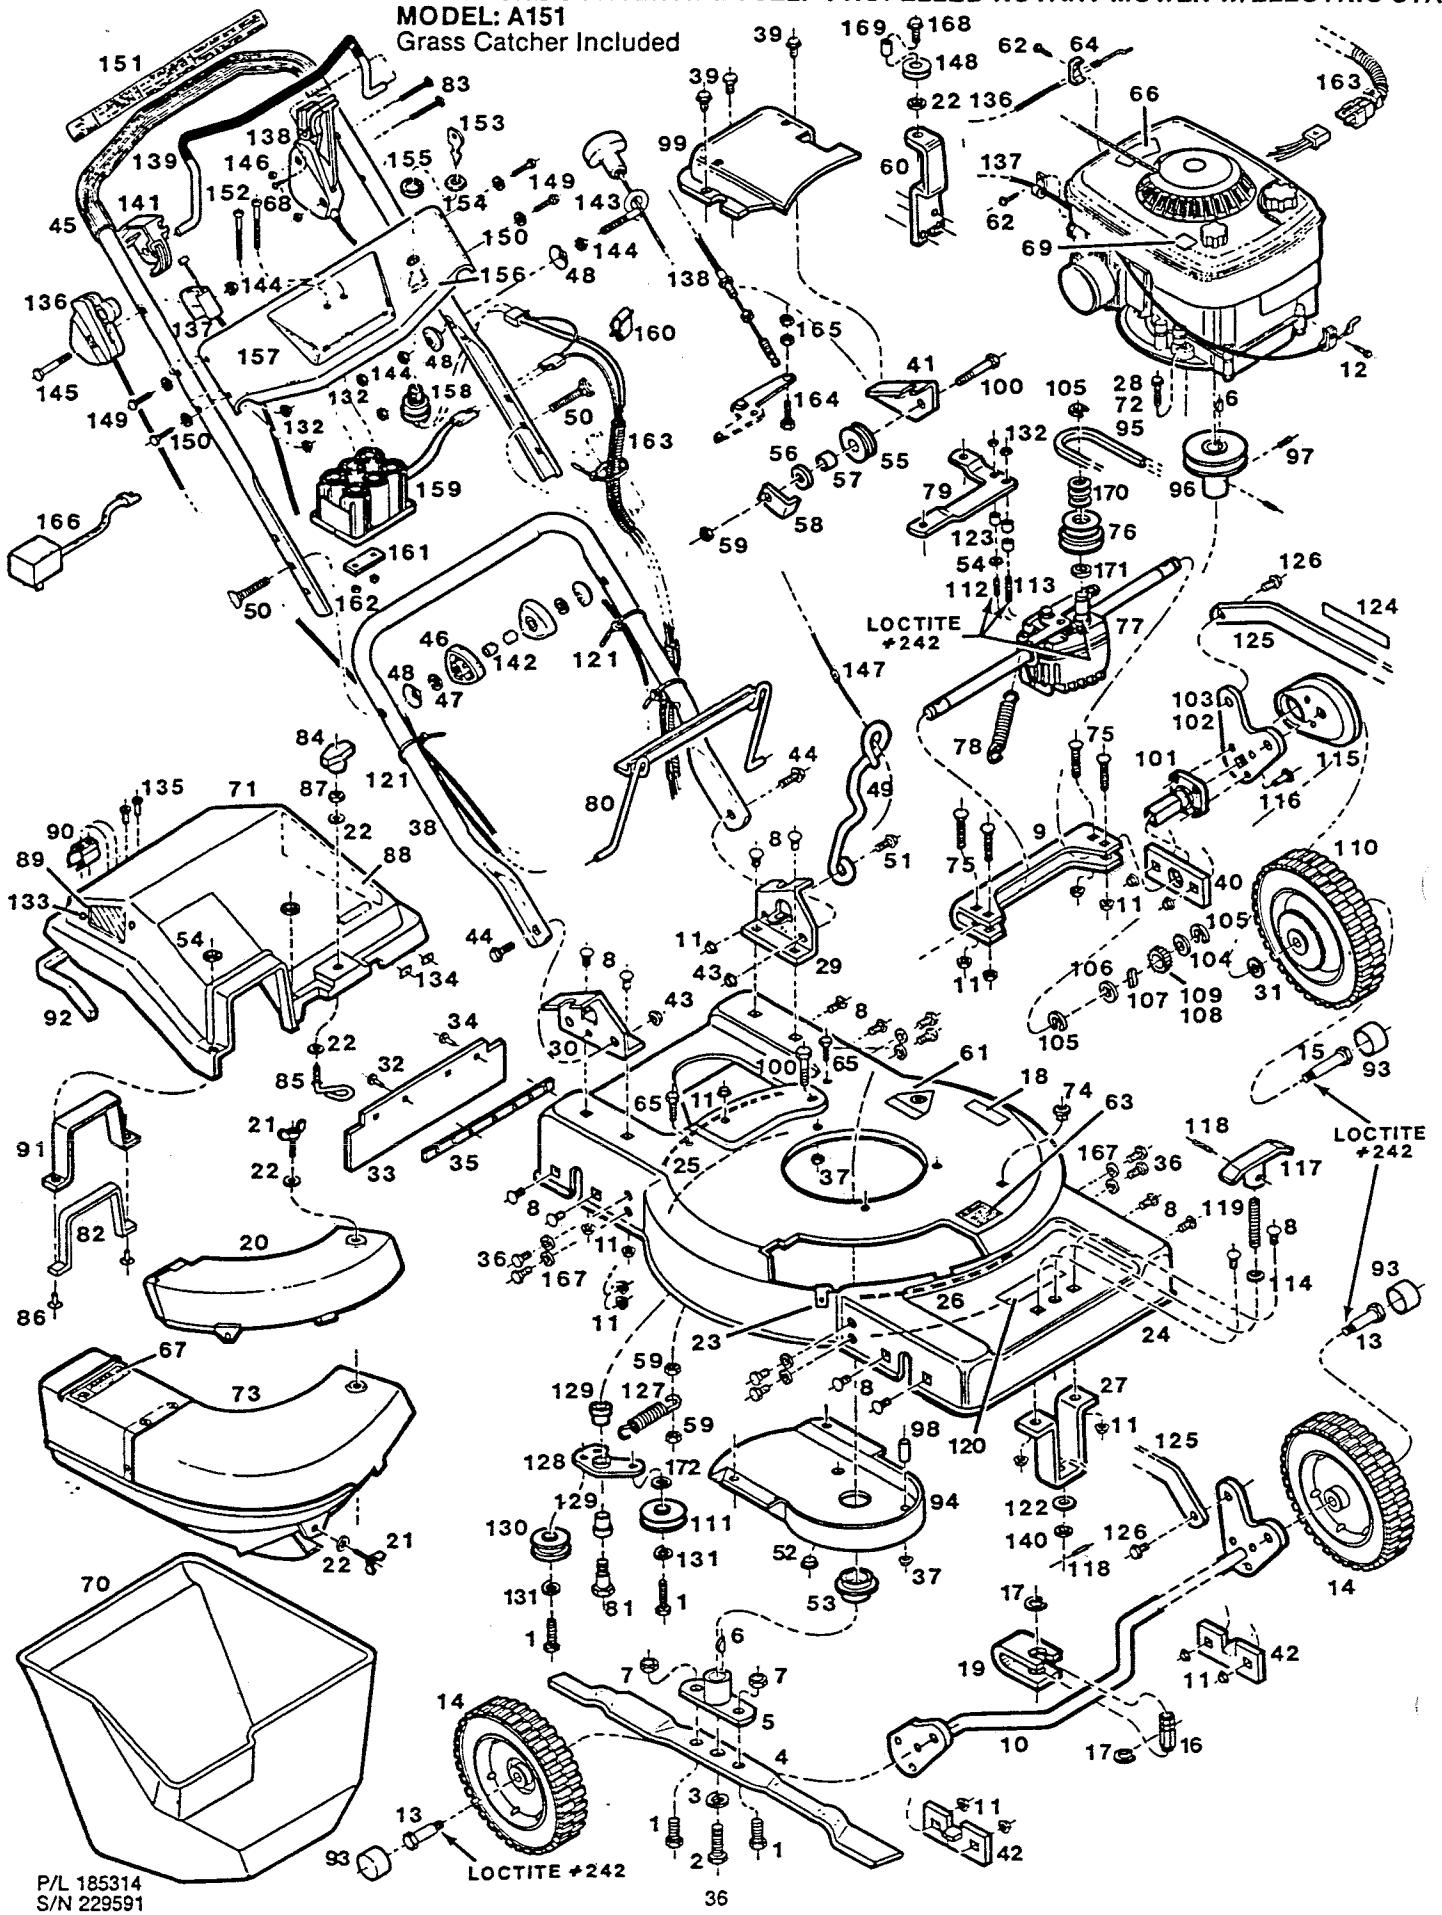

21" DELUXE CONVERTIBLE SELF-PROPELLED ROTARY MOWER W/ELECTRIC START
MODEL: A151
Grass Catcher Included

**21" DELUXE CONVERTIBLE SELF-PROPELLED ROTARY MOWER W/ELECTRIC START
MODEL: A151
Grass Catcher Included**