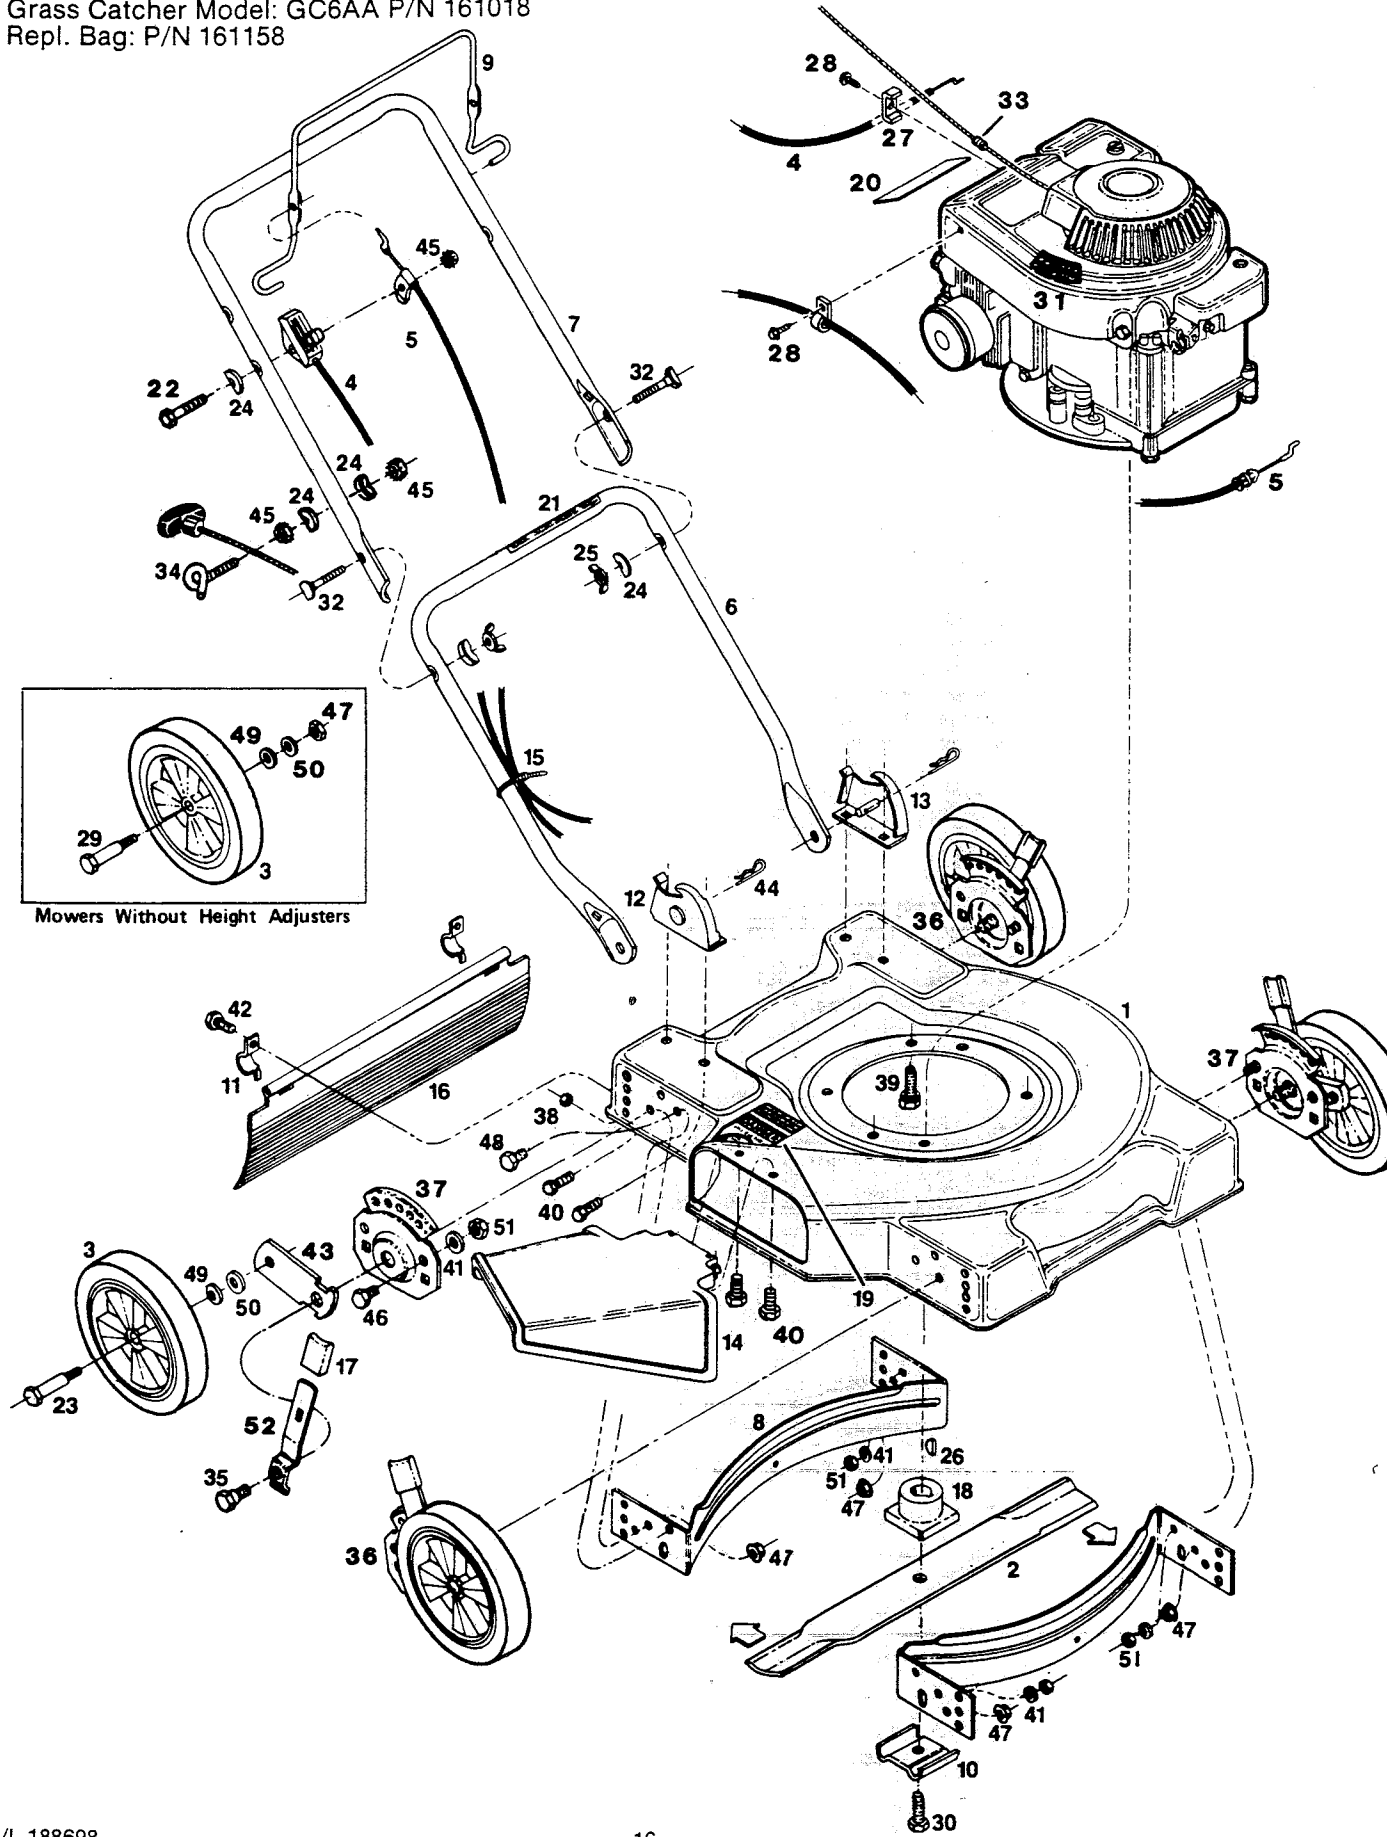

MODEL A2011K-A2211K-A2031K-A2231K
AE2011AK-AE2211K
CA2011AK-CA2031AK-CA2231AK
EA2011AK-EA2231K

20"/22" SIDE DISCHARGE MOWER

Grass Catcher Model: GC6AA P/N 161018

Repl. Bag: P/N 161158

Mowers Without Height Adjusters

MODEL A2011K-A2211K-A2031K-A2231K
AE2011AK-AE2211K
CA2011AK-CA2031AK-CA2231AK
EA2011AK-EA2231K
20"/22" SIDE DISCHARGE MOWER
Grass Catcher Model: GC6AA P/N 161018
Repl. Bag: P/N 161158

Index No.	Part No.	Description	Index No.	Part No.	Description
1	019059	Deck 20"	23	157420	Wheel Bolt-Plastic Whl.-w/Hgt. Adj.
1	019760	Deck 22"		150060	Wheel Bolt-Steel Whl.-w/Hgt. Adj.
2	030031	Blade-20" Flat	24	150201	Washer-Curved 5/16
	030049	Blade-22" Flat	25	150235	Wingnut 5/16-18
3	Wheel Assembly*		26	150276	Woodruff Key #6
	041780	7" Plastic-White-Rib	27	150318	Cable Clamp
	041863	7" Steel-White-Rib	28	150623	Screw-Sheet Metal #10 x 5/8
	041848	8" Steel-White-Rib	29	156158	Wheel Bolt-Plastic Whl.-w/o Hgt. Adj.
	041772	8" Plastic-White-Rib		150730	Wheel Bolt-Steel Whl.-w/o Hgt. Adj.
4	051219	Control-Throttle w/Cable	30	162024	Bolt-Blade
5	052142	Cable-Engine Blade Control	31	001461	Decal-Blade Warning
6	071563	Handle-Lower	32	151928	Bolt-Curved Head 5/16-18 x 1 3/4
7	071076	Handle-Upper	33	152074	Rope Stop
	071084	Handle-Upper Vinyl Grip	34	152371	Rope Guide
	072181	Handle-Upper Cushion Grip	35	153650	Shoulder Bolt-Hgt. Adj.*
8	101519	Baffle 20/22"	36	428664	Back Plate-Height Adjuster R.H. Front L.H. Rear*
9	104687	Bail-Engine/Blade Control	37	428714	Back Plate-Height Adjuster L.H. Front R.H. Rear*
	109470	Bail-Engine/Blade Control Vinyl Grip	38	452318	Nut-#10-24 HX Nylon Insert
10	106336	Washer-Blade Adapter	39	457168	Bolt-3/8-16 x 7/8 Thread Forming
11	106914	Clip-Trailing Shield	40	457499	Bolt-1/4-20 x 1/2 Thread Forming
12	088369	Handle Bracket-Right Hand	41	462093	Washer-Flat 1/4"
13	088377	Handle Bracket-Left Hand	42	458687	Bolt-Hex Head #10-24 x 1/2
14	394619	Chute Deflector Assembly	43	777862	Wheel Lever-Height Adjuster*
15	110379	Cable Tie	44	715011	Hairpin Cotter
16	111405	Trailing Shield-20/22" w/o Hgt. Adj.	45	715037	Nut-Keps 1/4-20
	111421	Trailing Shield-20/22" w/Hgt. Adj.	46	715045	Bolt-Hex Head 1/4-20 x 3/4*
17	114462	Plastic Tip-Setting Lever*	47	156406	Locknut 3/8-16 Flange Lock*
18	133231	Blade Adapter	48	715201	Bolt-Hex 3/8-16 x 3/4 w/o Hgt. Adj.
19	144063	Decal-Danger	49	715607	Washer-Belleville*
20	009415	Decal-Blade Warning (Rectangle)	50	715417	Washer 3/8 SAE*
21	715557	Decal-Starting Instructions	51	715508	Locknut 1/4-20 Top
22	153874	Bolt-1/4-20 x 2 1/4 Hex	52	776500	Setting Lever-Height Adjuster*

- This parts list covers several different mower models; not all of the parts listed may be used on the particular model you are working with.
- When servicing use only **Genuine Factory Replacement Parts (OEM)** that are specifically designed for the particular model that you are working with
- Parts are right or left hand as viewed from the operator's position
- Model specifications are subject to change without prior notice.
- **Do not operate** the mower unless all parts are attached and in good working order.
- Lawn mower deck and/or other painted parts differing in color may be substituted without notice