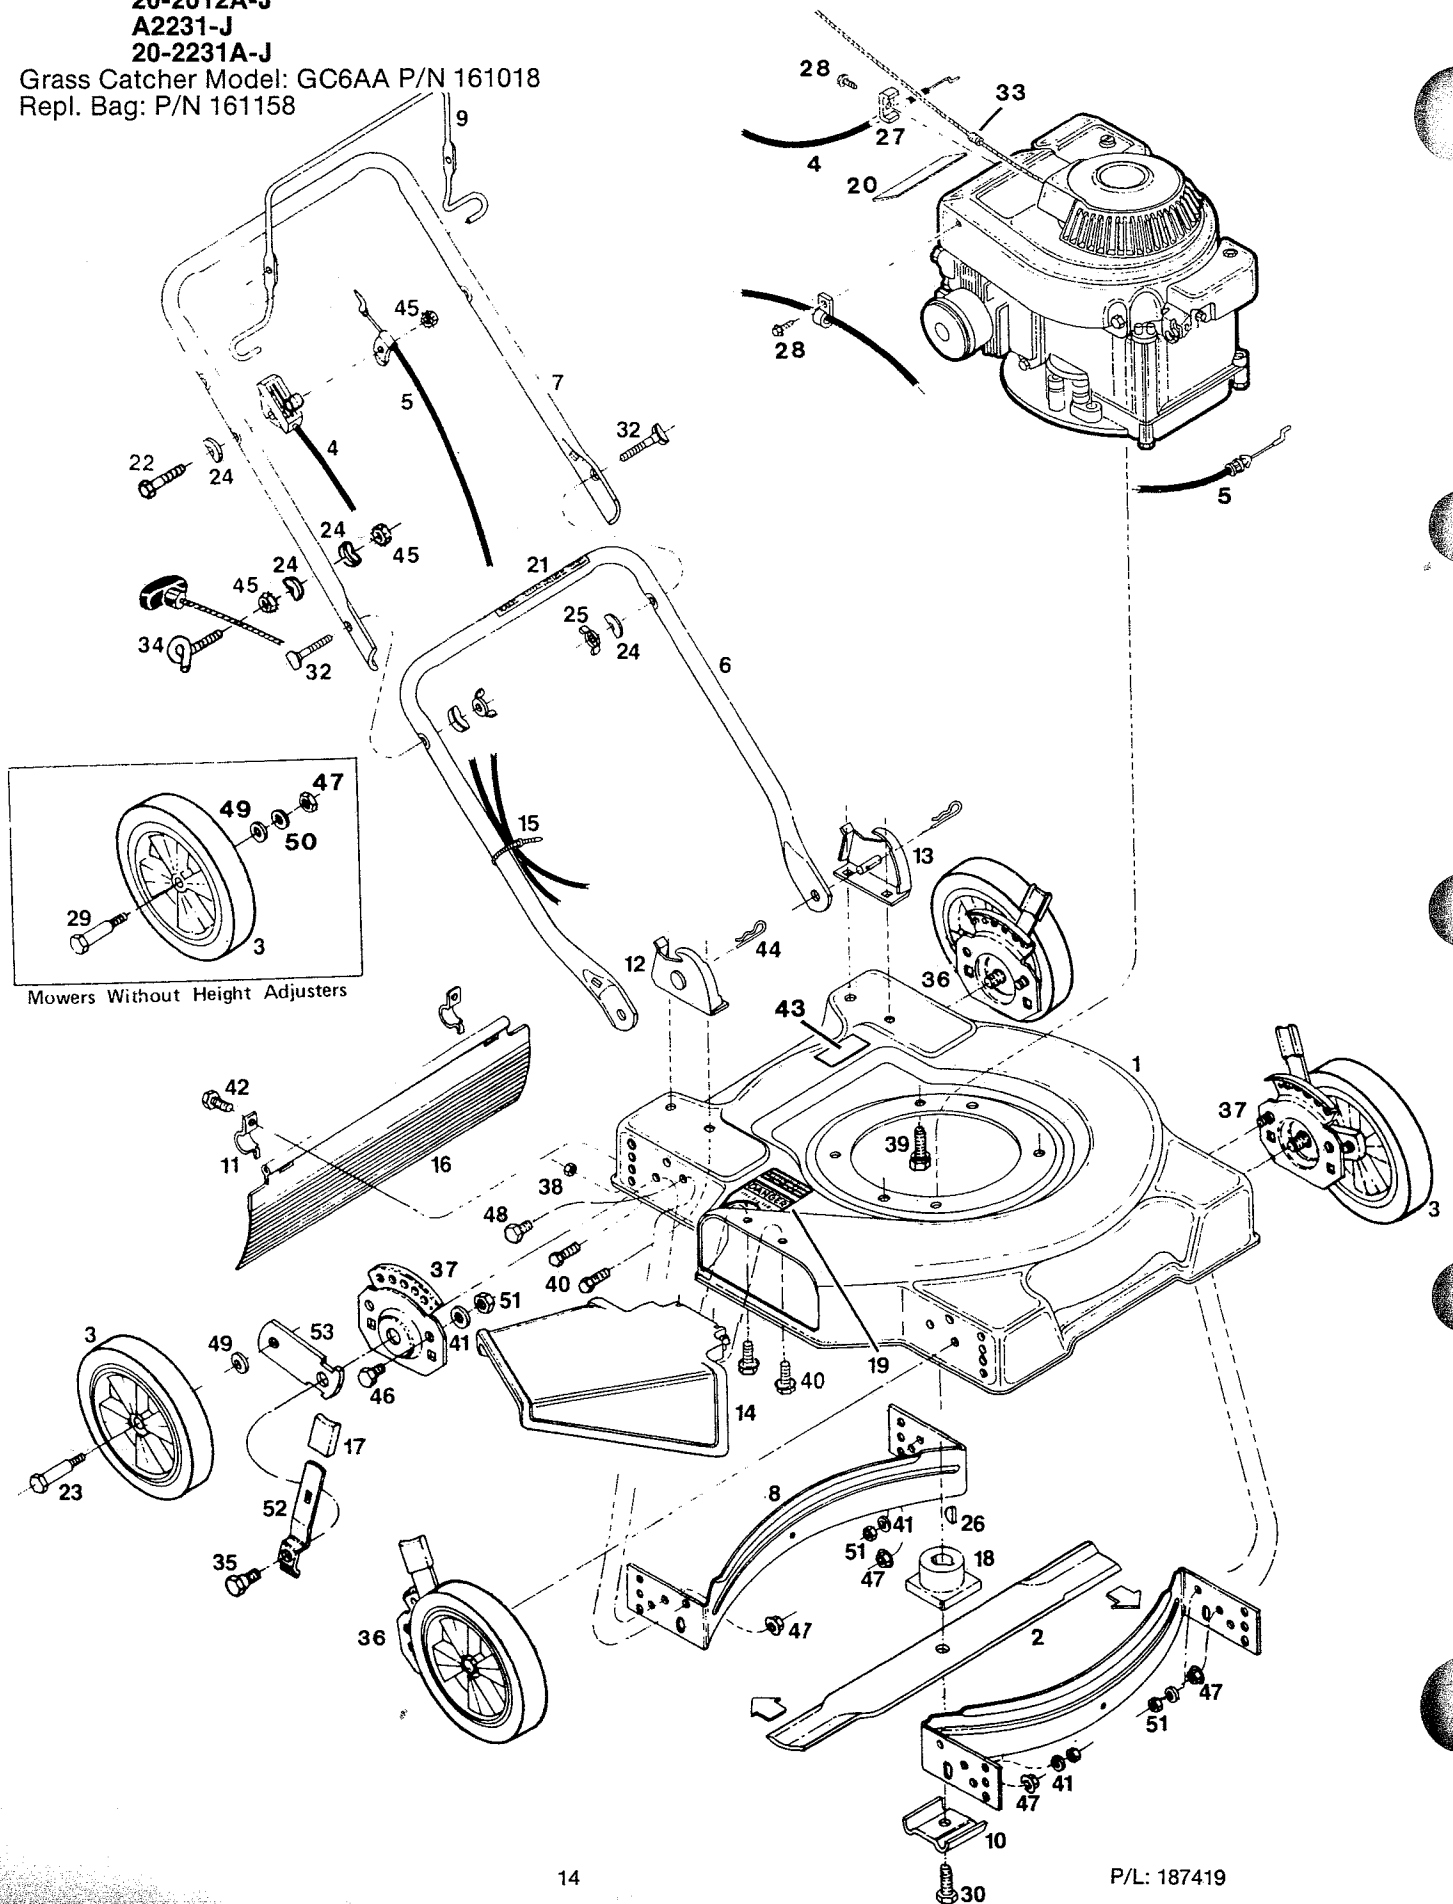

20"/22" SIDE DISCHARGE ROTARY MOWER
MODEL: A2031-J
20-2012A-J
A2231-J
20-2231A-J
Grass Catcher Model: GC6AA P/N 161018
Repl. Bag: P/N 161158

Mowers Without Height Adjusters

20"/22" SIDE DISCHARGE ROTARY MOWER
MODEL: A2031-J
20-2012A-J
A2231-J
20-2231A-J
Grass Catcher Model: GC6AA P/N 161018
Repl. Bag: P/N 161158

Index No.	Part No.	Description	Index No.	Part No.	Description
1	019059	Deck 20"	24	150201	Washer-Curved 5/16
1	019760	Deck 22"	25	150235	Wingnut 5/16-18
2	030031	Blade-20" Flat	26	150276	Woodruff Key #6
	030049	Blade-22" Flat	27	150318	Cable Clamp
3	Wheel Assembly*		28	150623	Screw-Sheet Metal #10 x 5/8
	041780	7" Plastic-White-Rib	29	156158	Wheel Bolt-Plastic Whl.-w/o Hgt. Adj.
	041046	7" Steel-White-Rib		150730	Wheel Bolt-Steel Whl.-w/o Hgt. Adj.
	041848	8" Steel-White-Rib	30	162024	Bolt-Blade
	041772	8" Plastic-White-Rib	31	151613	Bolt-Hex Head #10-32 x 3/8 Sems
4	051219	Control-Throttle w/Cable	32	151928	Bolt-Curved Head 5/16-18 x 1 3/4
5	052142	Cable-Engine Blade Control	33	152074	Rope Stop
6	071563	Handle-Lower	34	152371	Rope Guide
7	071076	Handle-Upper	35	153650	Shoulder Bolt-Hgt. Adj.*
	071084	Handle-Upper Vinyl Grip	36	428664	Back Plate-Height Adjuster R.H. Front L.H. Rear*
	072181	Handle-Upper Cushion Grip	37	428714	Back Plate-Height Adjuster L.H. Front R.H. Rear*
8	101519	Baffle 20/22"	38	452318	Nut-#10-24 HX Nylon Insert
9	104687	Bail-Engine/Blade Control	39	457168	Bolt-3/8-16 x 7/8 Thread Forming
	109470	Bail-Engine/Blade Control Vinyl Grip	40	457499	Bolt-1/4-20 x 1/2 Thread Forming
10	106336	Washer-Blade Adapter	41	462093	Washer-Flat 1/4"
11	106914	Clip-Trailing Shield	42	458687	Bolt-Hex Head #10-24 x 1/2
12	107086	Handle Bracket-Right Hand	43	714170	Decal-Model Number
13	107094	Handle Bracket-Left Hand	44	715011	Hairpin Cotter
14	394619	Chute Deflector Assembly	45	715037	Nut-Keps 1/4-20
15	110379	Cable Tie	46	715045	Bolt-Hex Head 1/4-20 x 3/4*
16	111405	Trailing Shield-20/22" w/o Hgt. Adj.	47	451492	Locknut 3/8-16 Top*
	111421	Trailing Shield-20/22" w/Hgt. Adj.	48	715201	Bolt-Hex 3/8-16 x 3/4 w/o Hgt. Adj.
17	114462	Plastic Tip-Setting Lever*	49	715607	Washer-Belleville*
18	133231	Blade Adapter	50	715417	Washer 3/8 SAE*
19	144063	Decal-Danger	51	715508	Locknut 1/4-20 Top
20	009415	Decal-Blade Warning	52	776500	Setting Lever-Height Adjuster*
21	715557	Decal-Starting Instructions	53	777862	Wheel Lever-Height Adjuster*
22	153874	Bolt-1/4-20 x 2 1/4 Hex			
23	157420	Wheel Bolt-Plastic Whl.-w/Hgt. Adj.			
	150060	Wheel Bolt-Steel Whl.-w/Hgt. Adj.			

- This parts list covers several different mower models; not all of the parts listed may be used on the particular model you are working with.
- When servicing use only **Genuine Factory Replacement Parts (OEM)** that are specifically designed for the particular model that you are working with.
- Parts are right or left hand as viewed from the operator's position.
- Model specifications are subject to change without prior notice.
- **Do not operate** the mower unless all parts are attached and in good working order.
- Lawn mower deck and/or other painted parts differing in color may be substituted without notice.