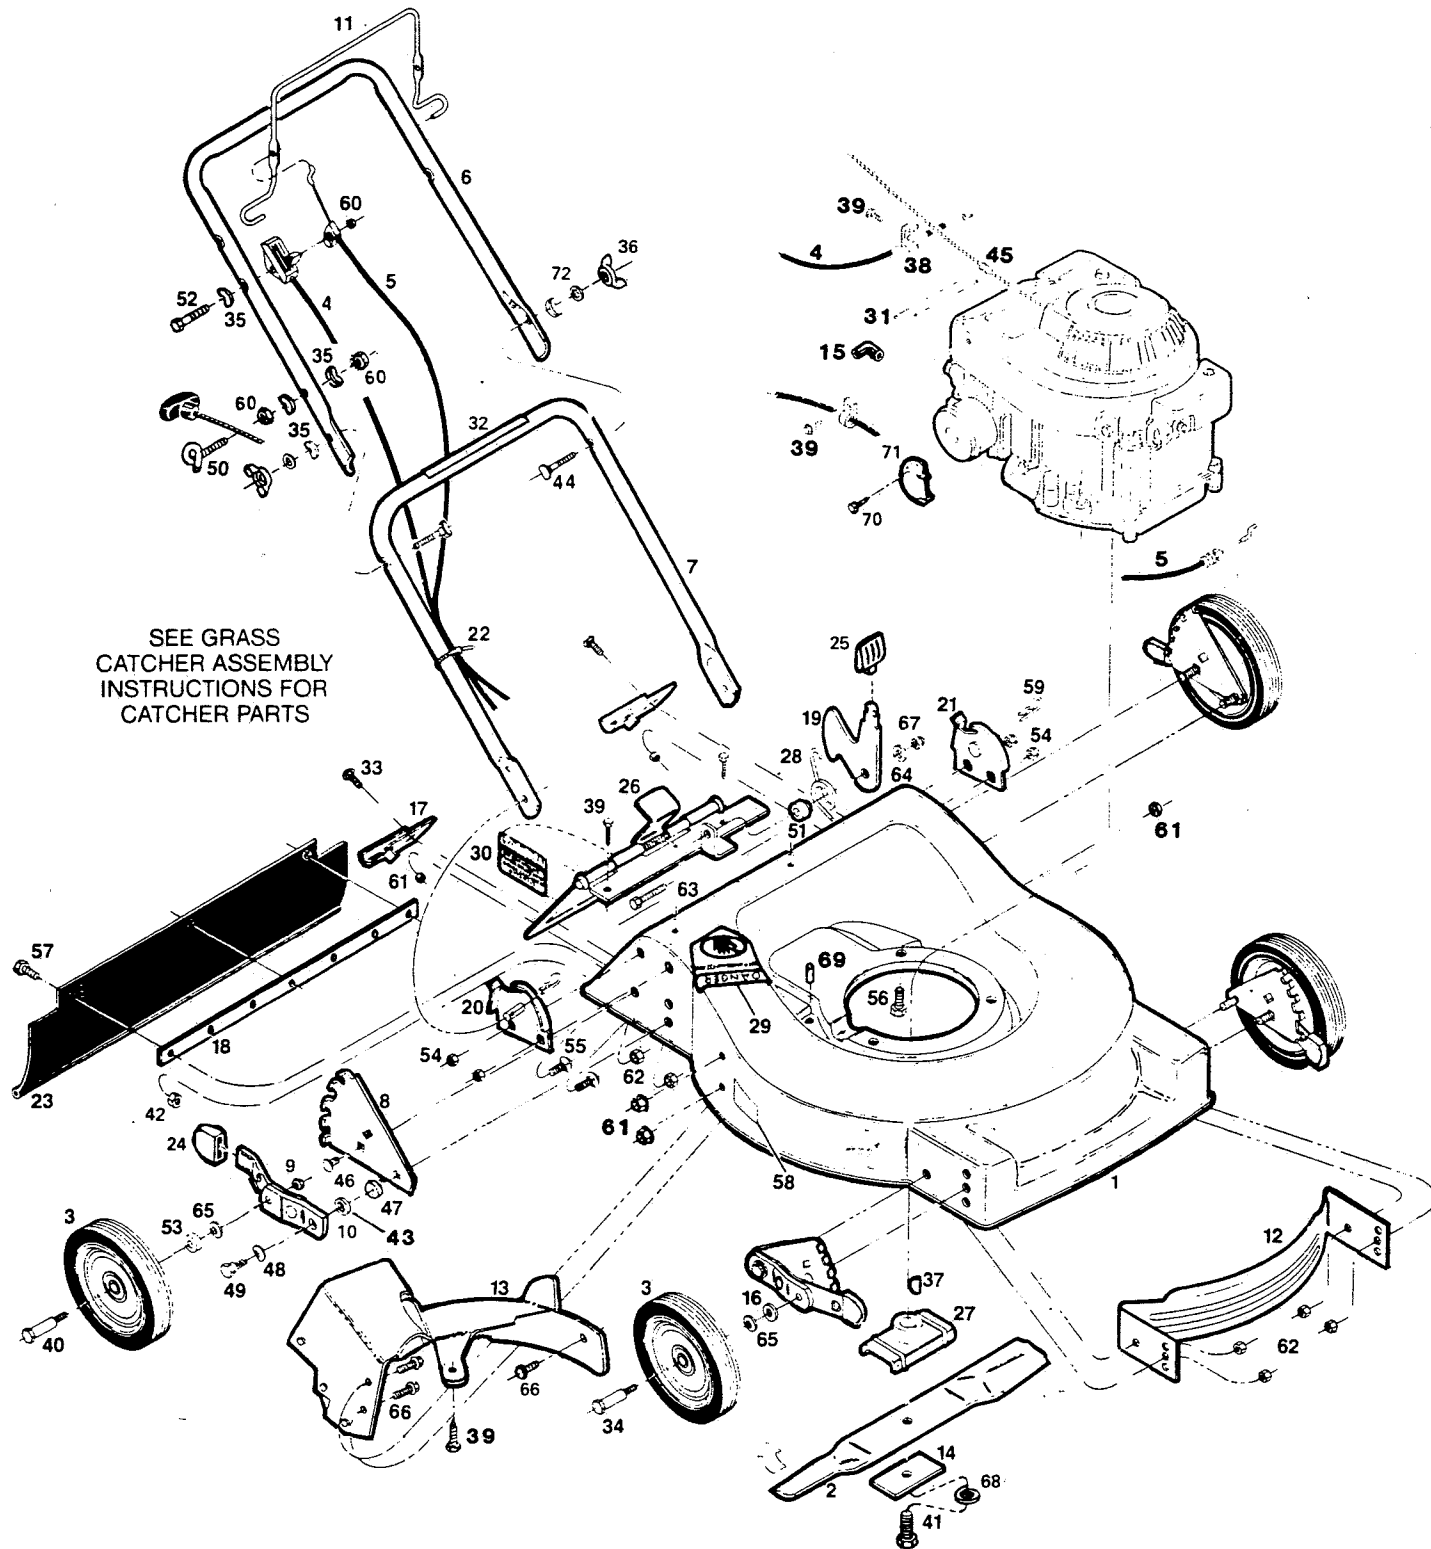

MODEL A2141K
21" REAR-BAGGING MOWER
Grass Catcher Included: See P. 127
P/N 127084

MODEL A2141K
21" REAR-BAGGING MOWER
 Grass Catcher Included: See P. 127
 P/N 127084

Index No.	Part No.	Description	Index No.	Part No.	Description
1	018622	Deck 21" Rear Bagger	36	150235	Wing Nut—5/16-18
2	030338	Blade 21" Offset	37	150276	Woodruff Key No. 6
3		Wheel Assemblies*	38	150318	Cable Clamp
	498634	8" Plastic-White-Rib Thread	39	150623	Screw—Hex Head Sheet Metal #10x5/8
	042911	8" Steel-White-Diamond	40	156133	Bolt—Wheel Rear
4	052472	Control—Throttle w/cable	41	157255	Bolt—Blade 3/8-24 x 1 1/4"
5	052787	Cable—Engine/Blade Control	42	452318	Nut #10-24 Hex Nylon Insert
6	071076	Handle—Upper	43	156877	Washer—3/8 Hardened
	071084	Handle—Upper with Cushion Grip*	44	151936	Bolt—Curved Head Crg 5/16-18 x 1 1/4
7	071449	Handle—Lower	45	152074	Rope Stop
8	091249	Back Plate—Height Adjuster	46	152405	Bolt—Carriage 3/8-16 x 3/4
9	715524	Locknut—3/8-16 Jam	47	156182	Washer—Plastic-Height Adjuster
10	085019	Wheel Arm Assembly	48	152421	Washer—Spring-Height Adjuster
11	104687	Bail—Engine/Blade Control	49	156125	Shoulder Bolt—Height Adjuster
12	105825	Baffle—Front	50	152371	Rope Guide
13	085100	Baffle Assembly—Rear	51	152637	Spacer—Catcher Latch
14	106005	Blade Washer	52	153874	Bolt—1/4-20 x 2 1/4
15	110833	Cover—Spark Plug	53	152686	Spacer—Rear Wheel
16	715417	Washer-3/8 SAE	54	310151	Locknut—5/16-18 Nylock
17	109546	Catcher Frame Bracket	55	450346	Bolt—Hex 5/16-18 x 3/4
18	109496	Backing Strip—Trailing Shield	56	457168	Bolt—3/8-16 x 7/8 Thread Forming
19	108324	Catcher Latch	57	458687	Bolt—Hex Head 10-24 x 1/2
20	097162	Handle Bracket—Right Hand	58	714170	Decal—Model/Rating
21	097170	Handle Bracket—Left Hand	59	715011	Hitch Pin #3
22	110379	Cable Tie	60	715037	Locknut—1/4-20 Keps
23	111633	Trailing Shield	61	715078	Nut—1/4-20 Flange Whiz
24	110510	Plastic Tip—Height Adjuster	62	156406	Nut—3/8-16 Flange Lock
25	111724	Knob—Catcher Latch	63	715292	Bolt—Hex Head 1/4-20 x 1
26	013706	Door Assembly	64	715300	Washer—1/4"
27	126466	Blade Adapter	65	715607	Washer—Belleville
28	133371	Torsion Spring—Catcher Latch	66	156851	Bolt—1/4-20x 3/8 Shaved Head
29	143115	Decal—Danger	67	715508	Locknut—1/4-20 Top
30	795039	Decal—Door Warning	68	156919	Lockwasher—3/8 HD Split
31	009415	Decal—Blade Warning	69	111856	Cap—Plastic
32	715557	Decal—Starting Instructions	70	159574	Screw—Muffler Deflector
33	150011	Bolt—Carriage 1/4-20 x 5/8 Gr. 5	71	133488	Muffler Deflector
34	150730	Shoulder Bolt—Front—for Steel Wheels	72	153510	Washer—5/16 Lock
35	150201	Washer—Curved 5/16	73	156877	Washer—3/8 Hardened