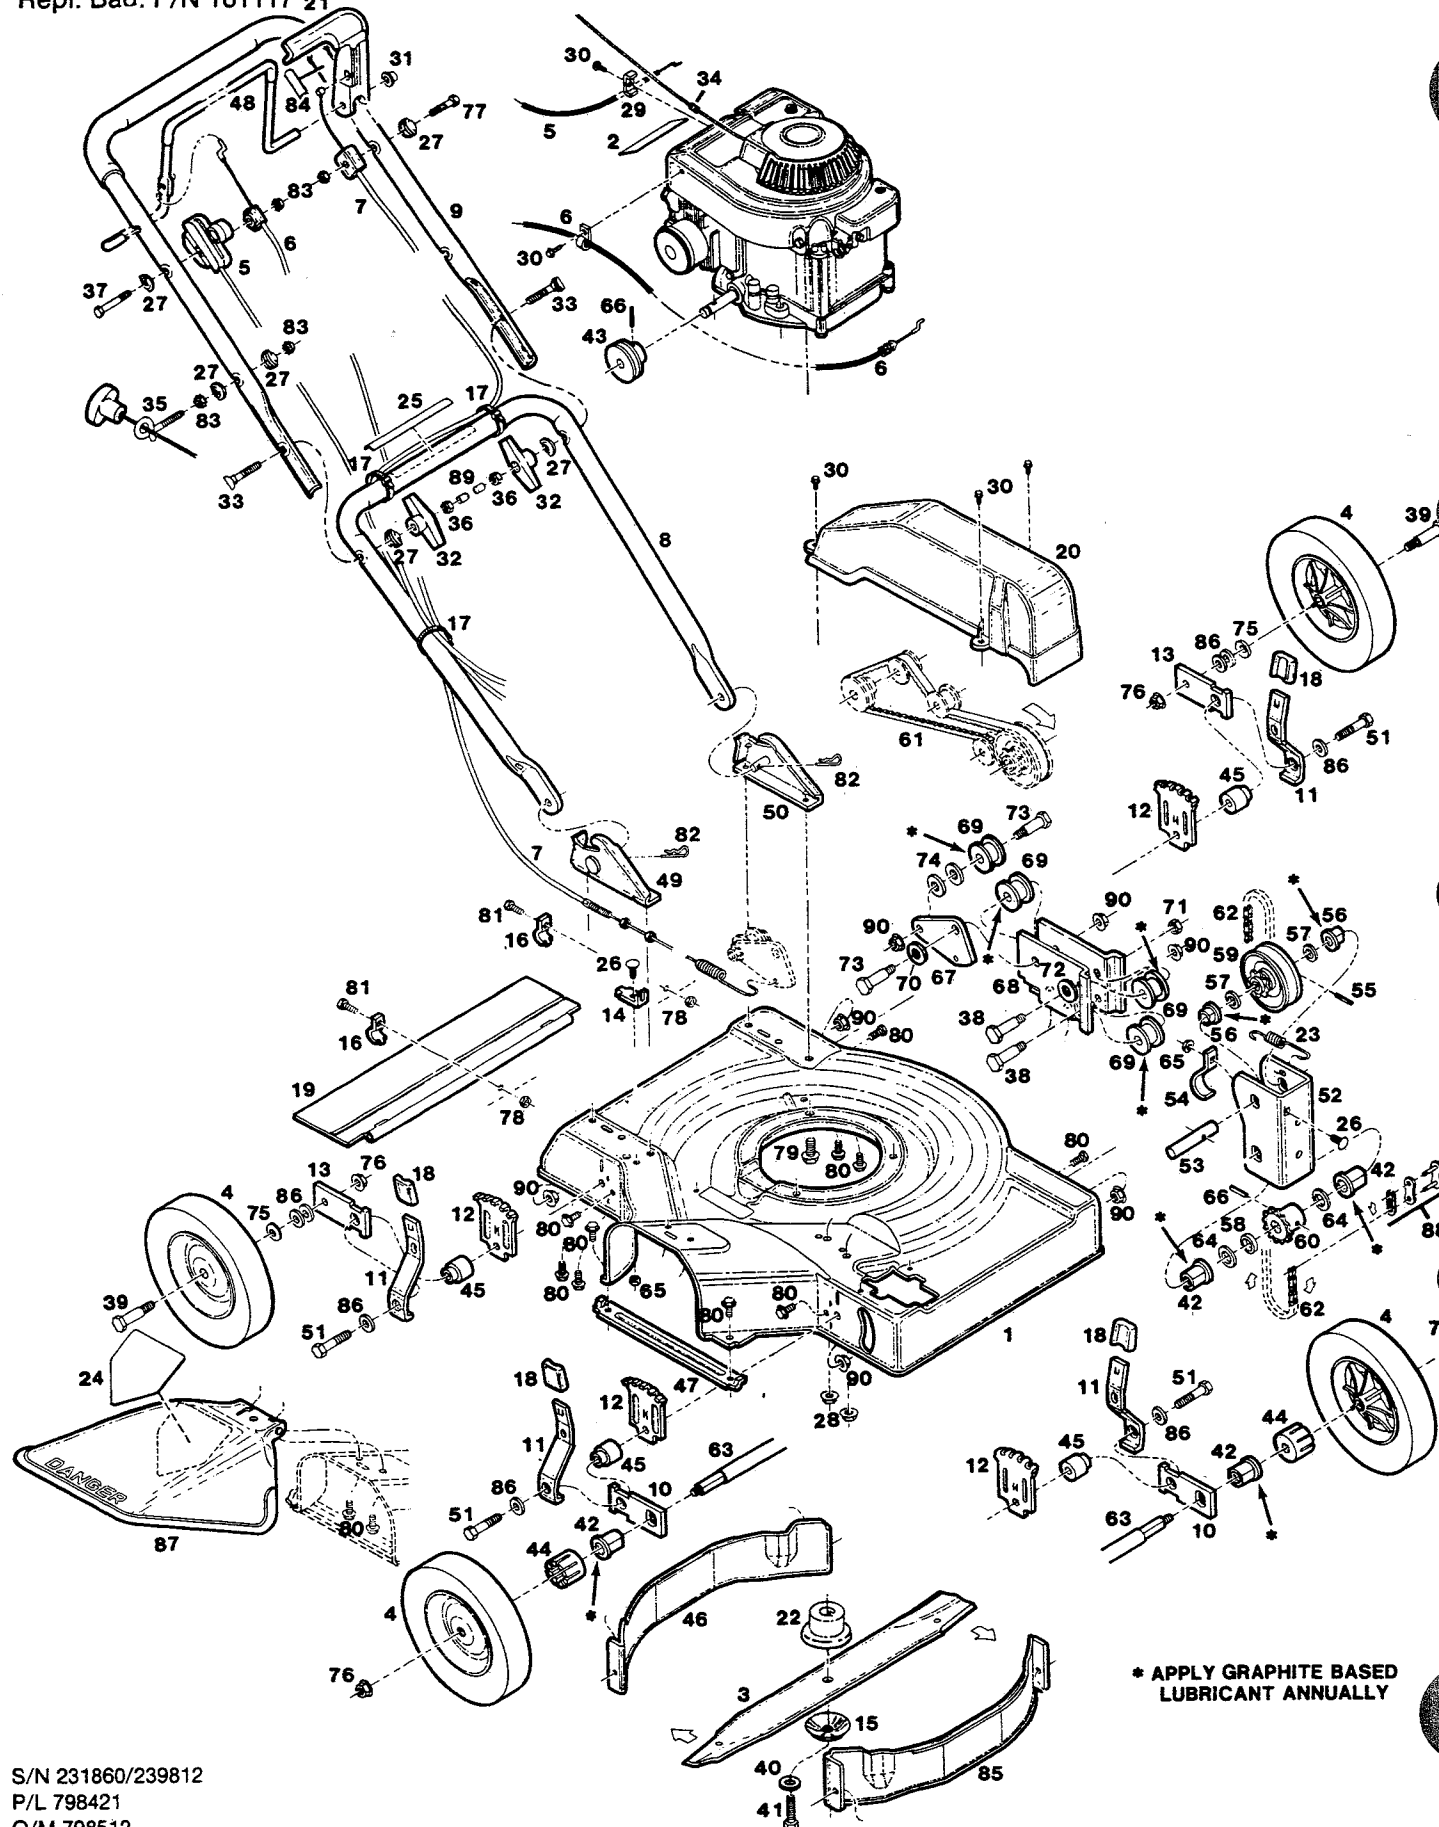

**MODEL: A2171L
21" CUT SELF-PROPELLED SIDE-DISCHARGE ROTARY MOWER**

Use Grass Catcher Model: GC12

Grass Catcher: P/N 161109

Repl. Bao: P/N 161117 21

S/N 231860/239812
P/L 798421
O/M 798512
E/M 189985

MODEL: A2171L
21" CUT SELF-PROPELLED SIDE-DISCHARGE ROTARY MOWER
Use Grass Catcher Model: GC12
Grass Catcher: P/N 161109
Repl. Bag: P/N 161117

Index No.	Part No.	Description	Index No.	Part No.	Description
1	022103	Deck - 21" Front Drive - Red	46	092122	Baffle - Rear
	023192	Deck - 21" Front Drive - Green	47	093377	Guard - Blade
2	009415	Decal - Blade Warning	48	178640	Bail - Engine/Blade Control
3	031377	Blade 21"	49	093153	Handle Bracket R.H.
4	042614	Wheel 8"	50	093161	Handle Bracket L.H.
5	051219	Control - Throttle	51	312355	Screw - Hex Head 3/8-16 x 2
6	052241	Control - Cable - Engine/Blade	52	017426	Bracket - Axle
7	052589	Control - Drive	53	105908	Jack Shaft
8	071563	Handle - Lower	54	133132	Chain Tensioner
9	072678	Handle - Upper	55	151142	Drive Pin 1/8 x 1
10	093385	Wheel Arm - Front	56	152488	Bushing - Rear Axle 1/2
11	085480	Lever - Setting	57	152553	Washer - Thrust 1/2
12	093401	Back Plate - Height Adjuster	58	152702	Spacer - Sprocket
13	093393	Wheel Arm - Rear	59	170662	Sprocket/Pulley
14	101634	Cable Mounting Bracket	60	170761	Sprocket - Axle
15	164681	Blade Washer	61	171538	V-Belt
16	106914	Clip - Trailing Shield	62	177576	Chain - #43-24 Links/w Master
17	110379	Cable Tie	63	178483	Drive Shaft
18	112540	Plastic Grip - Height Adjuster	64	311324	Washer - Thrust 5/8
19	114421	Trailing Shield	65	715078	Locknut - 1/4-20 Flange
20	115220	Cover - Belt	66	715193	Roll Pin - 3/16 x 1
21	114553	Lever - Drive Control	67	017400	Bracket - Idler
22	092221	Blade Adapter	68	088781	Bracket - Deck
23	138057	Spring - Axle Bracket	69	113977	Pulley - Idler
24	144063	Decal - C.P.S.C. Danger	70	156075	Washer - Flat 1/2
25	715557	Decal - Starting Instructions	71	715524	Nut - 3/8-16 Jam
26	150011	Bolt - Carriage - 1/4-20 x 5/8	72	155424	Washer - Flat 1/2
27	150201	Washer - Curved 5/16	73	156166	Bolt - Shoulder 2-3/8
28	157610	Nut - 5/16-18 Flange Lock	74	617894	Spacer
29	150318	Cable Clamp	75	715607	Washer - Belleville
30	150623	Screw - Self Tap #10 x 5/8	76	451492	Locknut - 3/8-16
31	380626	Palnut - 5/16	77	450379	Bolt - Hex 1/4-20 x 1-3/4
32	113589	Wing Knob	78	452318	Nut - #10-24 Hex Nylon Insert
33	151936	Bolt - Curved Head 5/16-18 x 2-1/4	79	457168	Bolt - 3/8-16 x 7/8 Thread Forming
34	152074	Rope Stop	80	457499	Bolt - 1/4-20 x 1/2 Thread Forming
35	152371	Rope Guide	81	458687	Bolt - Hex #10-24 x 1/2
36	310045	Nut - 5/16-19 Hex	82	715011	Hair Pin Cotter
37	153874	Bolt - 1/4-20 x 2-1/4 Hex	83	715037	Locknut - 1/4-20 Keps
38	157420	Bolt - Shoulder	84	794412	Decal - Drive Control
39	156158	Bolt - Wheel	85	091983	Baffle - Front
40	156877	Washer - Hardened	86	158469	Washer 3/8 Flat
41	157255	Bolt - Blade	87	391771	Chute Deflector Assembly
42	170472	Bushing - Drive Shaft	88	126607	Master Link - Chain
43	171421	Drive Pulley	89	110064	Bolt Cap - Plastic
44	176370	Adapter Drive	90	156406	Nut - 3/8-16 Flange Lock
45	177592	Bushing - Stepped			

- When servicing this unit use only genuine General Power OEM replacement parts that are specifically designed and engineered for this particular model.
- Do not operate unit unless all parts are properly attached and in good working order.
- Parts are right or left hand as viewed from the operator's position.
- Specifications are subject to change without notice.

S/N 231860/239812
P/L 798421
O/M 798512
E/M 189985