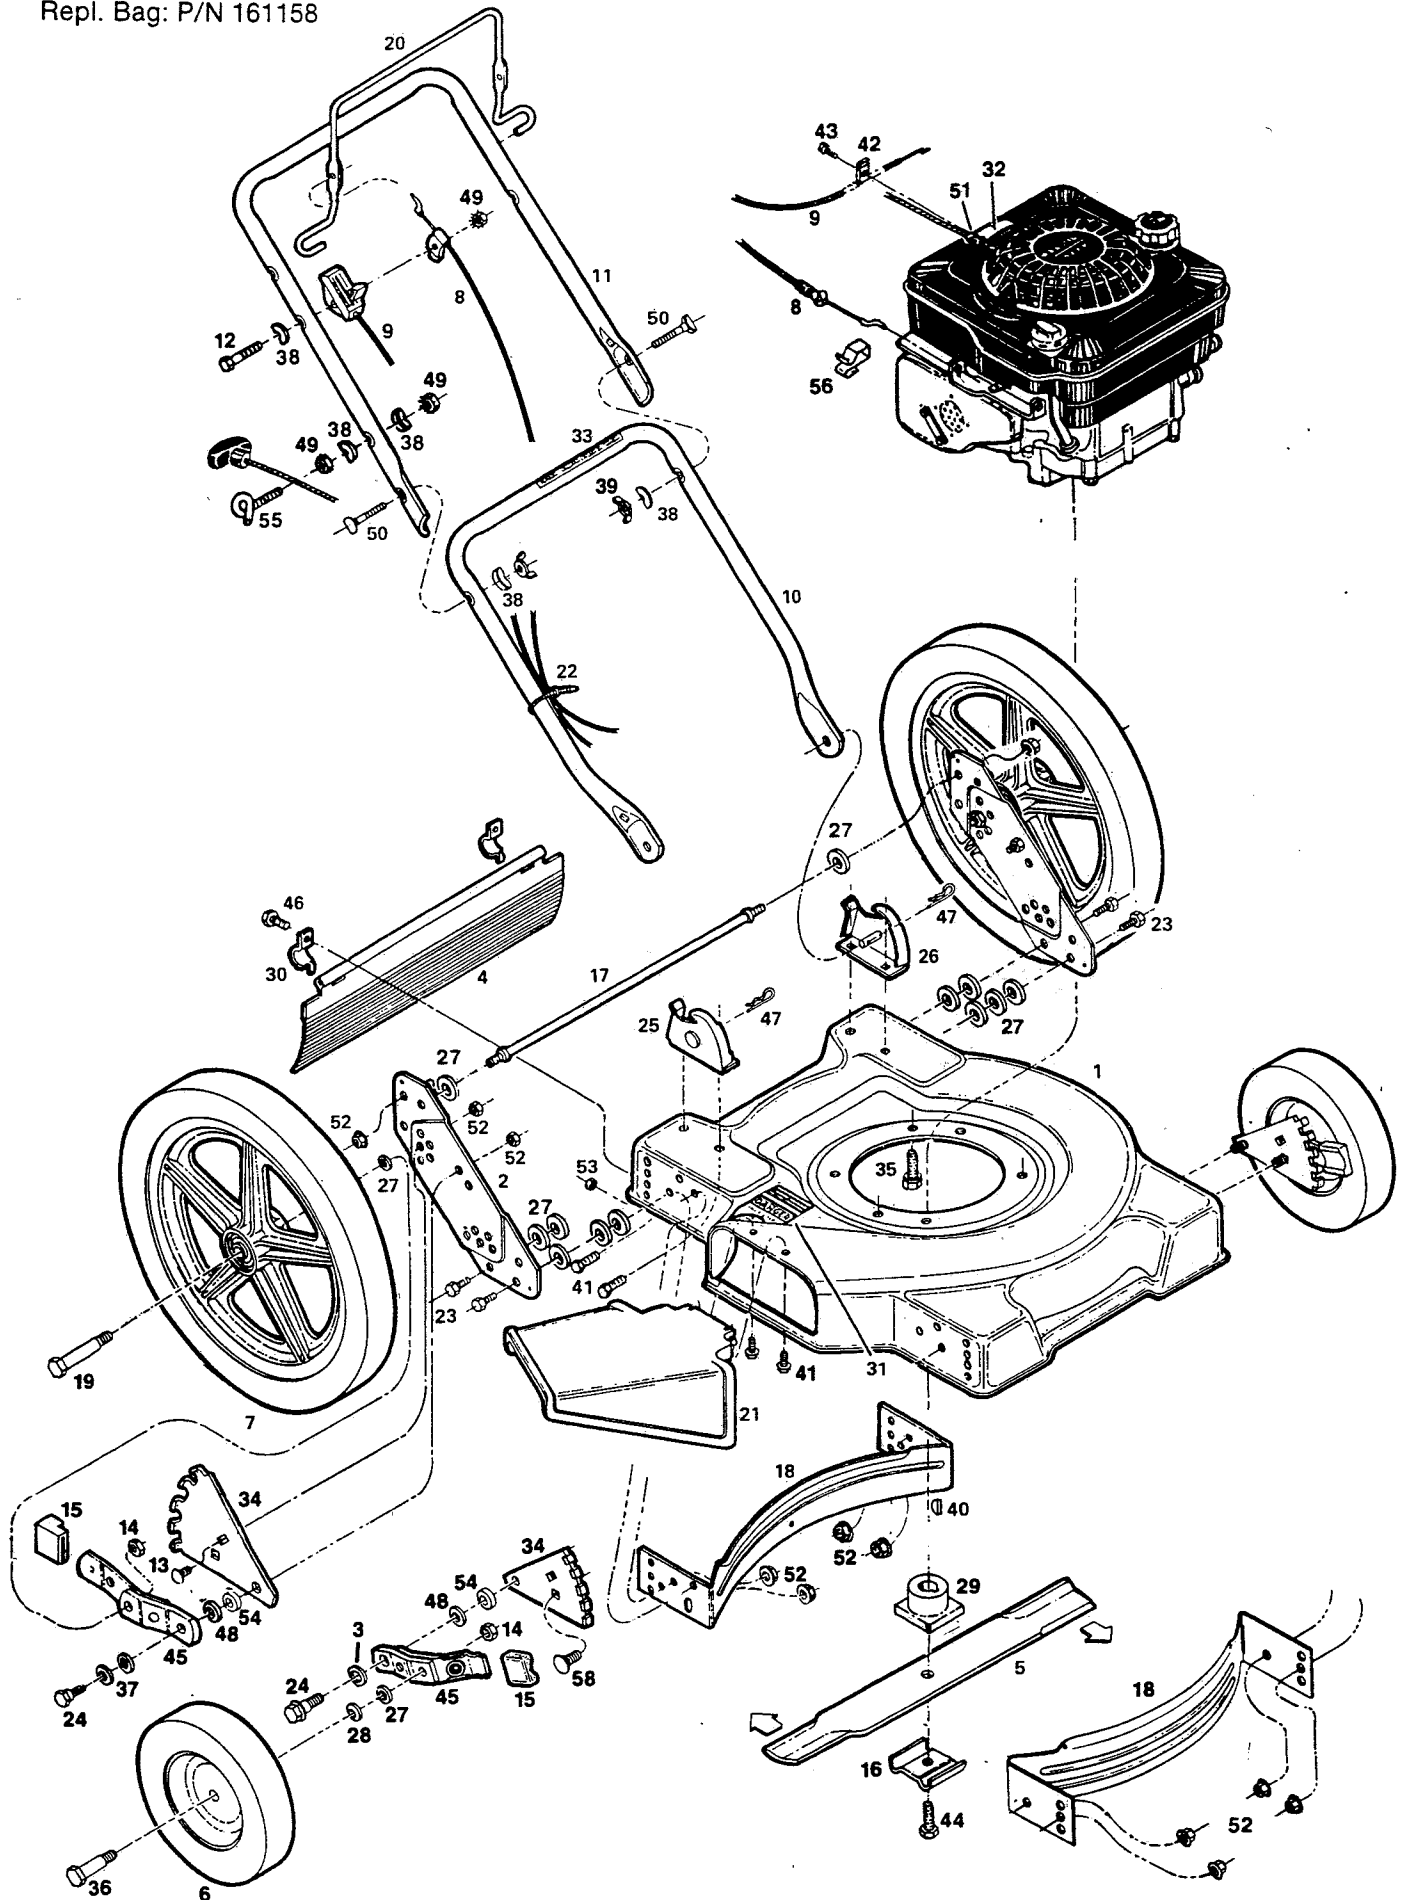

MODEL A2300K
22" HIGH-WHEEL SIDE DISCHARGE MOWER
Grass Catcher Model: GC6AA P/N 161018
Repl. Bag: P/N 161158

MODEL A2300K
22" HIGH-WHEEL SIDE DISCHARGE MOWER
 Grass Catcher Model: GC6AA P/N 161018
 Repl. Bag: P/N 161158