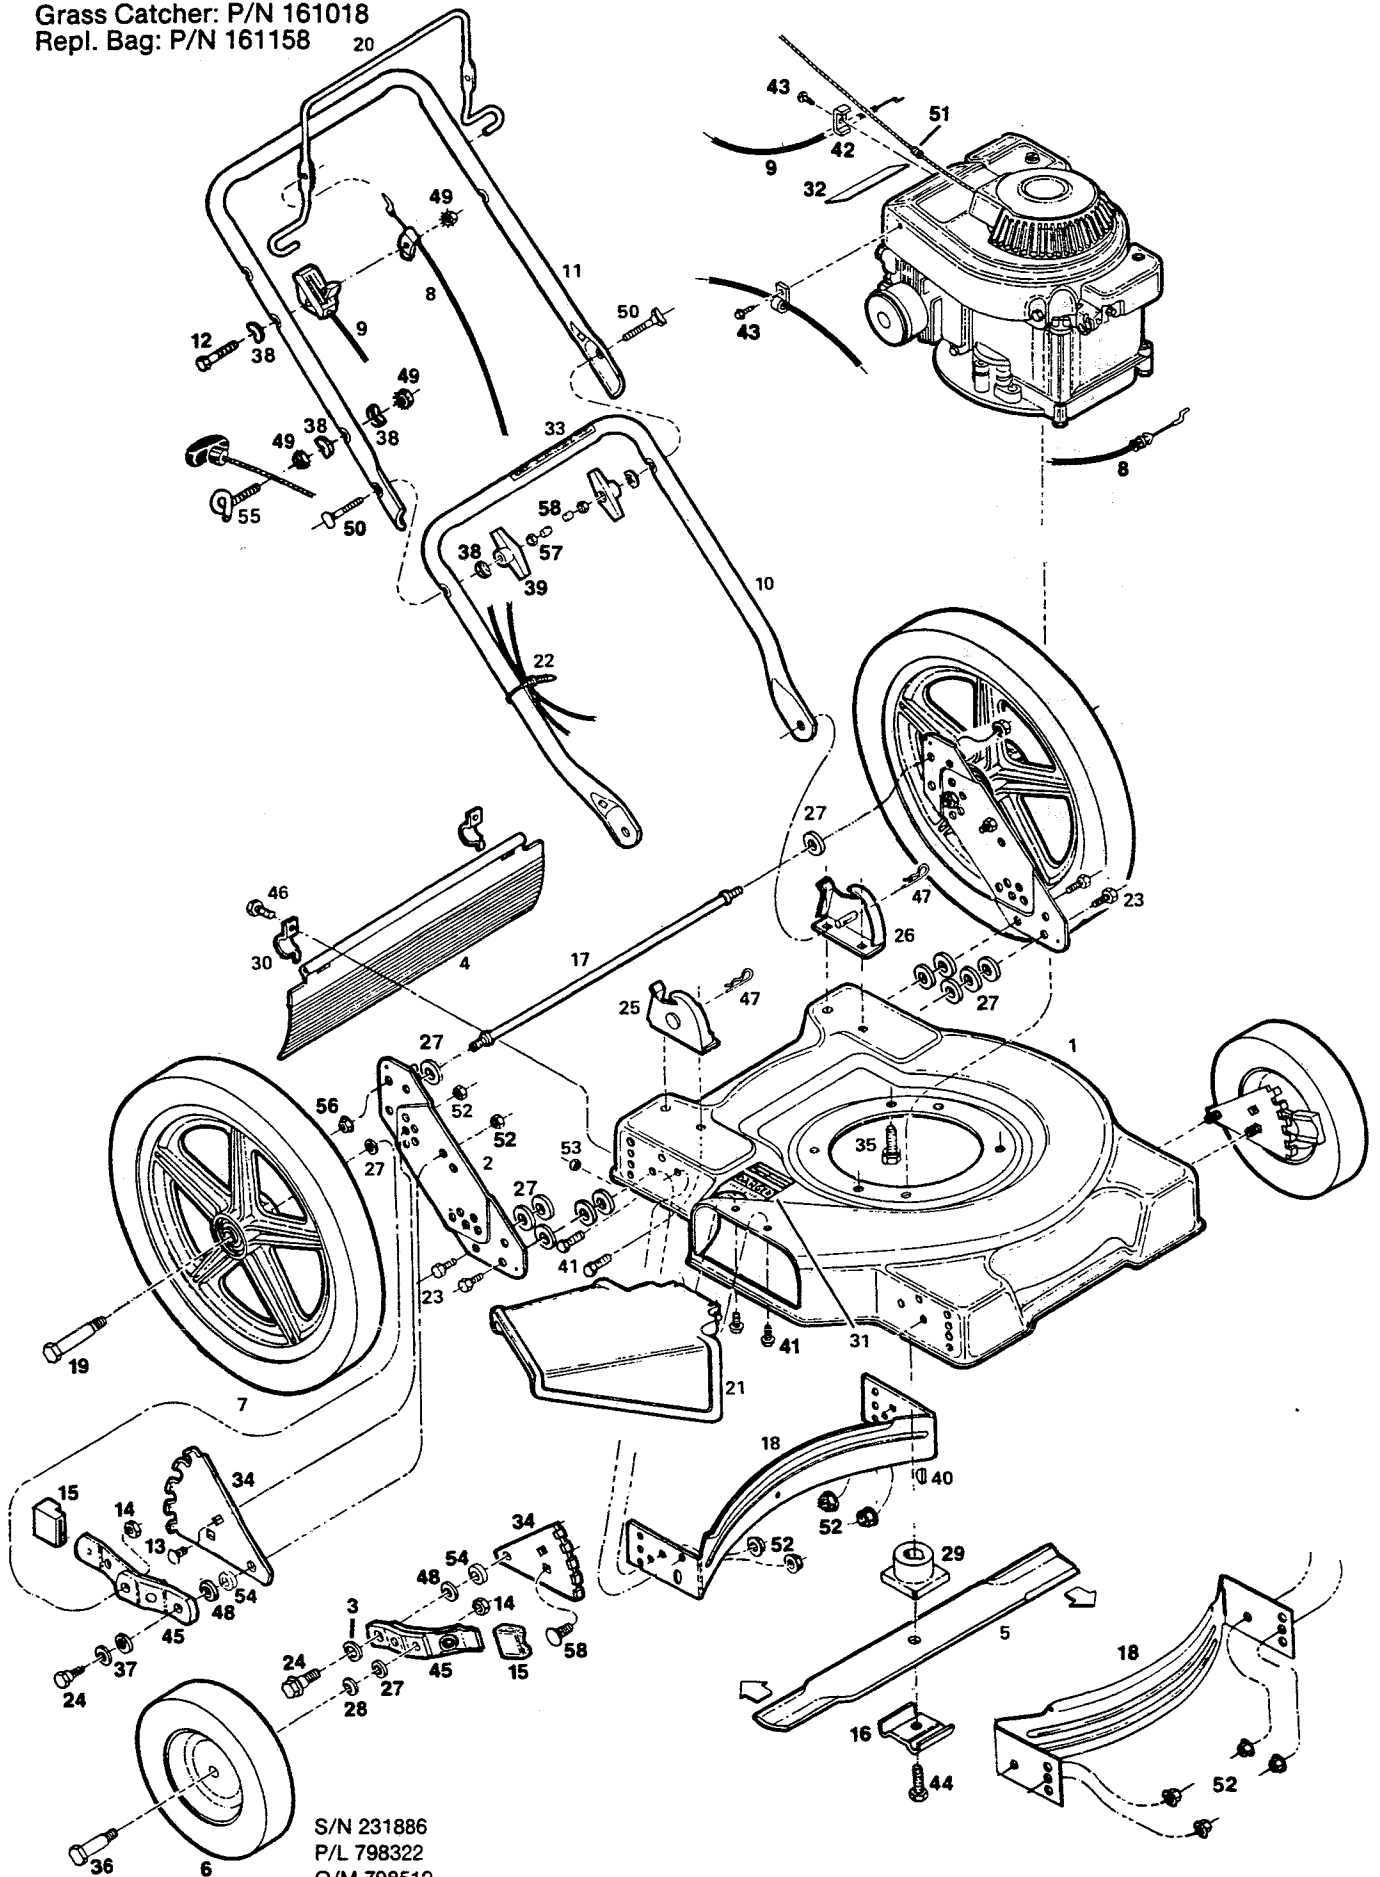

MODEL: A2300L
22" CUT HIGH-WHEEL SIDE-DISCHARGE ROTARY MOWER

Use Grass Catcher Model: GC6AA

Grass Catcher: P/N 161018

Repl. Bag: P/N 161158 20

S/N 231886
P/L 798322
O/M 798512
E/M 189985

MODEL: A2300L
22" CUT HIGH-WHEEL SIDE-DISCHARGE ROTARY MOWER
Use Grass Catcher Model: GC6AA
Grass Catcher: P/N 161018
Repl. Bag: P/N 161158

Index No.	Part No.	Description	Index No.	Part No.	Description
1	019778	Deck 22"-Green	26	093161	Bracket—LH Handle
	019760	Deck 22"-Red	27	715417	Washer—3/8 SAE Flat
2	019117	Bracket—Wheel	28	715607	Washer—3/8 Belleville
3	152421	Washer—Spring	29	133231	Adapter—Blade
4	114439	Shield—Plastic Trailing	30	106914	Clip—Trailing Shield
5	030049	Blade—22" Flat	31	144063	Decal—C.P.S.C. Danger
6		Wheel Assemblies*	32	009415	Decal—Blade Warning
	041939	7" Plastic-White-Diamond-Nylon Bearing	33	715557	Decal—Starting Instructions
	041863	7" Steel-White-Rib-Flange Bearing	34	093104	Back Plate—Height Adjuster
	042432	8" Plastic-White-Diamond-Nylon Bearing (3-Spoke)	35	457168	Bolt—3/8-16 x 7/8 Hx Hd Thd Forming
	041909	8" Plastic-White-Diamond-Nylon Bearing (4-Spoke)	36	150730	Bolt—Front Wheel
	043018	8" Plastic-White-Diamond	37	152553	Washer, Flat—Height Adjuster
	041848	8" Steel-White-Rib-Flange Bearing	38	150201	Washer—5/16 Curved
	041772	8" Plastic-White-Rib	39	113589	Wingnut—5/16-18
7	042960	Wheel—16 x 1.75-White-Plastic	40	150276	Key—#6 Woodruff
8	052142	Cable—Engine/Blade Control	41	457499	Bolt—1/4-20 x 1/2 Hx Hd Thd Forming
9	051219	Control—Throttle w/Cable	42	150318	Clamp—Cable
10	071563	Handle—Lower	43	150623	Screw—#10 x 5/8 Self-Tap
11	071076	Handle—Upper	44	162024	Bolt—Blade
	071084	Handle—Upper with Cushion Grip*	45	093088	Wheel Arm Assembly
12	153874	Bolt—1/4-20 x 2-1/4 Hx Hd	46	458687	Bolt—#10-24 x 1/2 Hx Hd
13	152405	Bolt—3/8-16 x 3/4 Carriage	47	715011	Pin—#3 Hitch
14	715524	Locknut 3/8-16 Jam	48	156877	Washer—3/8 Hardened
15	110510	Plastic Tip—Height Adjuster	49	715037	Nut-1/4-20 Keps
16	106336	Washer—Blade	50	151936	Bolt—5/16-18 x 2-1/4 Curved Hd
17	100396	Bar—Stabilizer	51	152074	Stop—Rope
18	101519	Baffle—Deck	52	156406	Nut—3/8-16 Flange Lock
19	164582	Wheelbolt - Rear	53	452318	Nut—#10-24 Nylon Insert
20	104687	Bail—Engine/Blade Control	54	156182	Washer, Plastic—Height Adjuster
21	394619	Chute Deflector Assembly	55	152371	Guide—Rope
22	110379	Tie—Cable	56	451492	Nut-3/8-16 Flange Center Lock
23	715326	Bolt—3/8-16 x 1 Hx Hd	57	310045	Nut-5/16-18
24	156125	Bolt, Shoulder Height Adjuster	58	110064	Cap-Plastic
25	093153	Bracket—RH Handle			

• INDICATES OPTIONAL EQUIPMENT

- When servicing this unit use only genuine General Power OEM replacement parts that are specifically designed and engineered for this particular model.
- Do not operate unit unless all parts are properly attached and in good working order.
- Parts are right or left hand as viewed from the operator's position.
- Specifications are subject to change without notice.