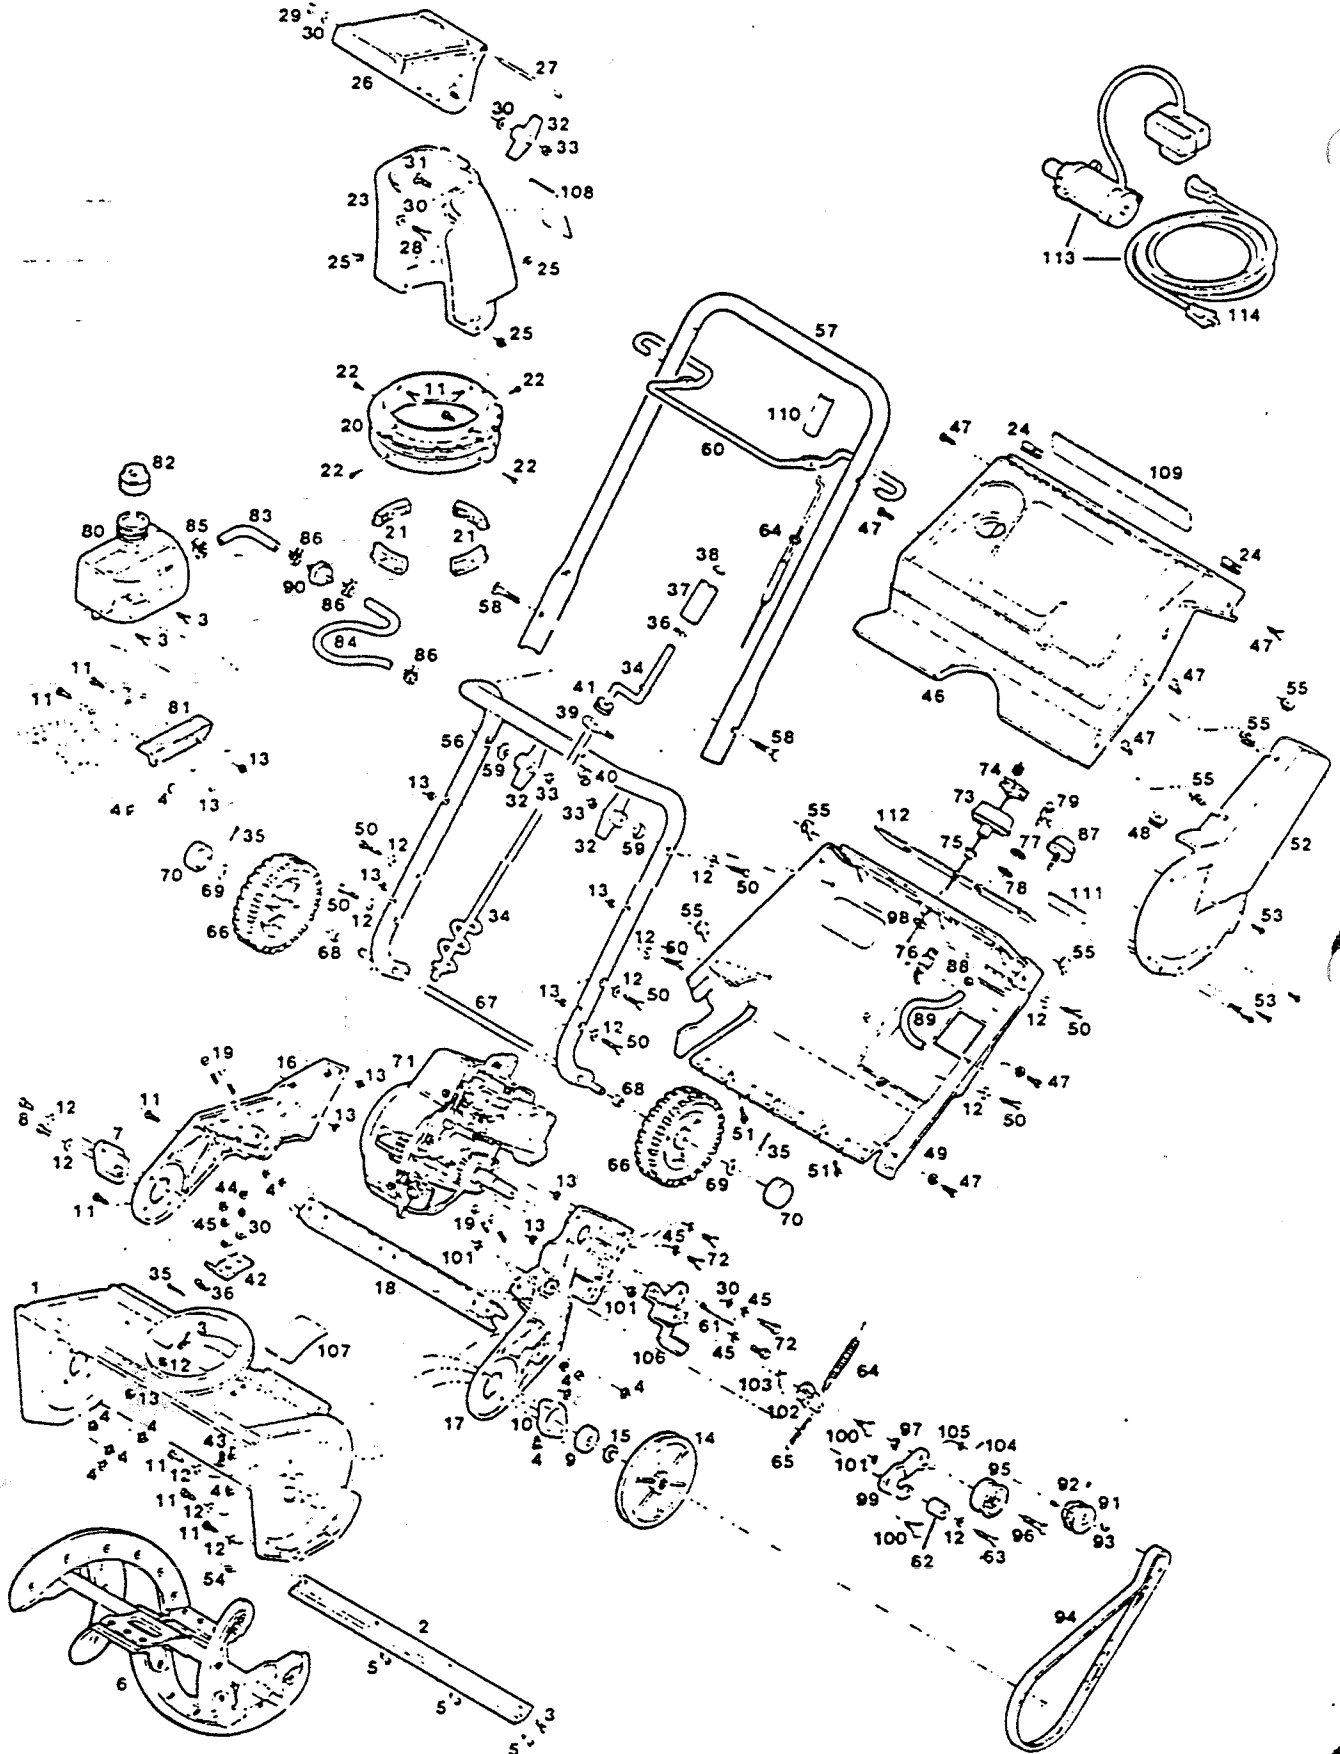

MODEL: A320AN - A320ESAN - A320ESBN
3 HP 20" 2-CYCLE SINGLE-STAGE SNOWTHROWER

S/N 603245 - 603231
603232
E/M 187146
O/M 690152

MODEL: A320AN - A320ESAN - A320ESBN
3 HP 20" 2-CYCLE SINGLE-STAGE SNOWTHROWER

Index No.	Part No.	Description	Index No.	Part No.	Description
1	667826	Housing-auger w/chute ring	58	449942	Bolt-curved hd 5/16-18 x 2"
2	651026	Blade—scraper	59	150201	Washer-curved
3	457044	Bolt-hex 1/4-20 x 1/2	60	073015	Bail-auger drive control
4	451419	Nut-hex flange 1/4-20 top lock	61	087890	Guide-belt
5	382028	Rivet-1/4 x 5/8	62	087924	Roller-belt brake
6	613489	Auger Assembly	63	450072	Bolt-hex 1/4-20 x 1-1/2
7	613232	Bearing-auger RH	64	667683	Cable drive control
8	155341	Bolt-hex 1/4-20 x 7/8	65	166595	Spring-tension brake
9	613257	Bearing-auger LH	66	~~041129~~	Wheel w/tire <i>043248</i>
10	613240	Retainer-bearing	67	667493	Axle-wheel
11	449587	Bolt-hex 1/4-20 x 5/8	68	152454	Spacer-wheel
12	615690	Washer-flat 1/4	69	462309	Washer-flat
13	715508	Nut-hex 1/4-20 toplock	70	~~672345~~	Cap-hub <i>043249</i>
14	087981	Pulley-auger	71	*	Engine-two cycle, 3HP
15	381947	Spacer-pulley	72	450346	Bolt-hex 5/16-18 x 3/4
16	689981	Frame-side RH	73	645796	Grip-starter rope
17	087957	Frame-side LH	74	667477	Insert-grip
18	613406	Channel-support	75	164079	Eyelet-rope guide
19	150433	Bolt-hex 1/4-20 x 2	76	135988	Switch-ignition ON/OFF
20	667830	Ring-chute rotator	77	310102	Nut-switch 5/8-32
21	667352	Guide-ring	78	311241	Washer-lock, int tooth
22	154468	Screw-plastite #10-14 x 1/2	79	304352	Key-ignition (2 on a ring)
23	667831	Chute-discharge	80	673467	Tank-fuel
24	382374	Clip-retainer	81	613414	Bracket-fuel tank
25	452615	Nut-hex 1/4-20 nylok	82	673202	Cap-fuel tank
26	667832	Deflector-discharge chute	83	689604	Hose-fuel line 3 1/4"
27	698936	Pin-hinge	84	689612	Hose-fuel line 8"
28	152108	Bolt-hex 5/16-18 x 1	85	162404	Clamp-hose (worm type)
29	310151	Nut-hex 5/16-18 nylok	86	303859	Clamp-hose (spring type)
30	715185	Washer-flat 5/16	87	645762	Primer-fuel system
31	313536	Bolt-carriage 5/16-18 x 1 1/4	88	715037	Nut-primer 1/4-20 keps
32	113589	Knob-wing	89	672584	Hose-primer
33	310045	Nut-hex 5/16-18	90	432625	Filter-fuel
34	667535	Crank-chute control	91	708925	Pulley-drive, on engine
35	715029	Pin-cotter 3/32 x 3/4	92	157305	Screw-set 1/4 nylok
36	715417	Washer-flat 3/8	93	150276	Key-Woodruff #6
37	698852	Grip-chute crank	94	645986	Belt-auger drive
38	163774	Nut-push on	95	645994	Pulley-idler
39	381921	Bolt-eye	96	381970	Bolt-hex 3/8-16 x 1-1/2
40	451195	Nut-hex 3/8-16 nylok	97	715086	Nut-hex 3/8-16 toplock
41	672220	Grommet-eye bolt	98	164087	Washer-backup
42	698980	Bracket-chute crank	99	698837	Arm-idler pulley
43	158907	Bolt-carriage 5/16-18 x 5/8	100	381988	Bolt-shoulder 5/16-18 x 1/2
44	159145	Nut-hex 5/16-18 jam	101	715490	Nut-hex 5/16-18 toplock
45	311118	Washer-split lock 5/16	102	698829	Arm-idler pivot
46	651091	Cover-top	103	087932	Rod-linkage
47	382432	Screw-hex tap 1/4-14 x 3/4	104	155507	Pin-cotter 1/16 x 1/2
48	381962	Nut-speed U-type 1/4	105	153734	Washer-flat
49	698969	Cover-bottom, Includes items 75, 98, 111 & 112	106	698811	Bracket-idler mounting
50	450072	Bolt-hex 1/4-20 x 1-1/2	107	795351	Decal-DANGER, auger
51	158840	Screw-plastite 1/4-10 x 1/2	108	677690	Decal-DANGER, discharge chute
52	698979	Cover-belt	109	689521	Decal-STARTING INSTRUCTIONS
53	155366	Screw-slotted #10-24 x 5/8	110	760512	Decal-auger control
54	452318	Nut-hex #10-24 nylok	111	689422	Decal-choke
55	381954	Nut-speed j-type 1/4-10	112	689430	Decal-control panel
56	613380	Handle-lower	113	630194	Kit-electric starter
57	613455	Handle-upper	114	630483	Cord-extension, 10 foot electric start