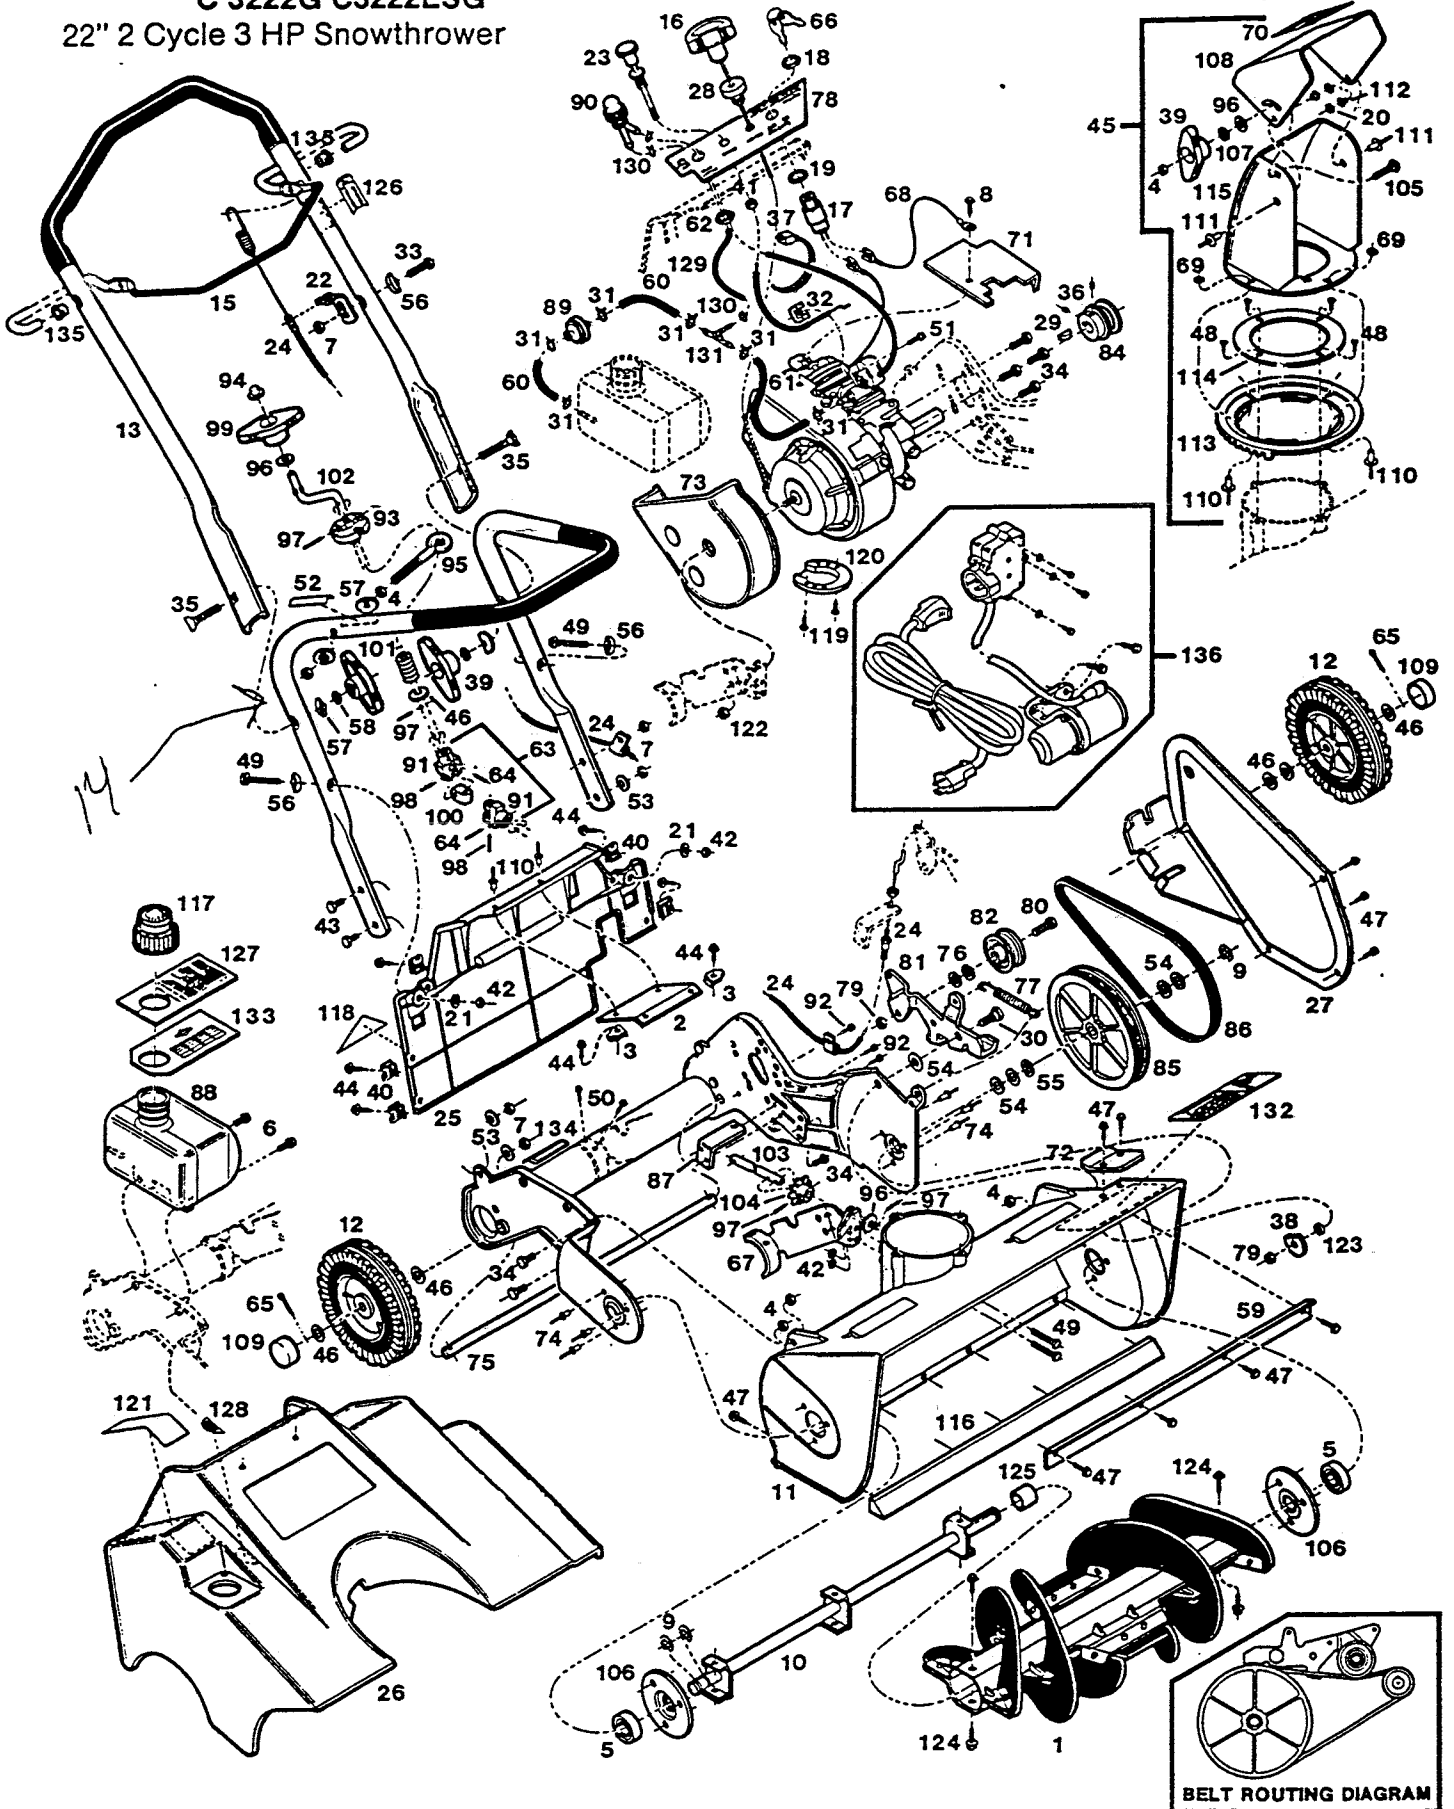

MODEL: A 3222G A 3222ESG  
 C 3222G C3222ESG  
 22" 2 Cycle 3 HP Snowthrower

A 688572  
 C 688564

MODEL: A 3222G A 3222ESG  
 C 3222G C3222ESG  
 22" 2 Cycle 3 HP Snowthrower

PARTS LIST

Ref. No.	Part No.	Description	Ref. No.	Part No.	Description
1	712620	Auger Assembly	69	462051	Washer - .129 ID
2	772749	Bracket - Control Panel Support	70	677690	Decal - Deflector
3	452383	Nut - Tinnerman	71	762302	Shield - Heat Engine
4	715490	Nut - 5/16-18 Top Lock	72	447995	Tab
5	423756	Bearing - Auger	73	762443	Shield - Blower Engine Plastic
6	153601	Bolt - 1/4-20 x 3/4 Thread Forming	74	764225	Pop Rivet 3/16 x 3/8
7	715508	Nut - 1/4-20 Top Lock	75	662221	Axle
8	159574	Screw - 8-18 x 9/16 Hex Washer Hd.	76	150771	Washer - 7/8 x 13/32
9	789883	Retaining Ring	77	663807	Spring - Idler Arm
10	712588	Shaft Assembly - Auger	78	679621	Decal - Control Panel
11	672006	Housing - Collector/Auger	79	715524	Nut - 3/8-16 Center Lock Jam
12	041129	Wheel - 6" Plastic	80	312272	Bolt - 3/8-16 x 1 Hex
13	657502	Handle - Upper	81	663872	Idler Arm
14	657510	Handle - Lower	82	672923	Idler Pulley
15	109298	Bail - Control	83	697334	Frame Assembly
16	732321	Grip - Engine Start	84	419820	Pulley - Engine
17	630186	Switch - Ignition	85	672469	Pulley - Auger
18	310102	Nut - 5/8-32 Ign	86	421370	Belt
19	311241	Washer - 5/8 Lock Ign	87	663799	Cable Bracket
20	153734	Washer - Back-Up	88	673194	Gas Tank
21	715136	Washer - #10 Flat	89	432625	Filter - Fuel
22	772616	Bracket - Cable Mounting	90	645705	Primer - Fuel
23	780437	Control - Choke	91	763383	Clevis - U-Joint
24	645721	Cable - Clutch Control	92	457192	Screw - 10-32 x 1/2 Thread Forming
25	697607	Panel - Back	93	772566	Detent - Chute Adjustment
26	697151	Cover - Engine	94	152579	Nut - 5/16 Push
27	697482	Cover Assembly - Belt	95	459339	Eyebolt
28	423749	Bushing - Starter Rope	96	715185	Washer - 5/16 Flat
29	150276	Key - Woodruff	97	489088	Pin - Roll 5/32 x 3/4
30	156935	Bolt - Shoulder 3/8-16 x 1	98	489260	Pin - Roll 5/32 x 7/8
31	303859	Clamp - Hose 1/2	99	672915	Knob
32	447888	Clamp - Choke	100	751172	Connector - U-Joint
33	450353	Bolt - 1/4-20 x 1-1/4 Hex	101	775676	Spring - Detent
34	450429	Bolt - 5/16-18 x 5/8	102	664854	Crank - Chute Deflector
35	151936	Bolt - 5/16-18 x 2-1/4 Curved	103	418053	Shaft - Sprocket
36	459776	Set Screw 5/16	104	707844	Sprocket - Drive
37	110379	Tie - Cable	105	312256	Bolt - 5/16-18 x 1-3/4 Carriage
38	662197	Washer - Back Up	106	790725	Retainer - Bearing
39	672907	Knob 5/16	107	156430	Washer - 5/16 Ext. Tooth Lock
40	452375	Nut - Tinnerman	108	672873	Deflector - Chute
41	816082	Nut - 3/8-24 Palnut	109	672345	Cap - Hub
42	452318	Nut - 10-24 Hex Nylok	110	764217	Pop Rivet - 1/8
43	715052	Bolt - 1/4-20 x 1/2 Hex	111	154534	Pop Rivet - 3/16
44	150623	No. 10 x 5/8 Special Screw	112	764241	Eyelet
45	712976	Chute Assembly	113	416909	Gear - Chute
46	462309	Washer - 3/8	114	419580	Ring - Chute
47	459347	Screw - 10-9 x 5/8 Hex Washer Head	115	672865	Chute
48	459354	Screw - 10-9 x 5/8 Flat Head	116	672550	Bar - Scraper
49	459446	Screw - 10-24 x 1-1/2 Hex	117	673202	Cap - Fuel
50	155218	Screw - 10-24 x 1/2 Hex	118	677948	Decal - OPEI B71.3-1984
51	459487	Screw - Engine Choke	119	459784	Screw - 8-32 x 1/2
52	679324	Decal - Chute Control	120	133488	Deflector - Muffler
53	460584	Washer - 1/4	121	677906	Decal - Starting Instructions
54	152553	Washer - Hardened 1/2	122	715037	Nut - 1/4-20 Keps
55	154211	Washer - Spring 1/2	123	468652	Spacer - 5/8-.385 x .187
56	461004	Washer - 1/4 Curved	124	458539	Screw - # 10-24 x 3/8 Thread Forming
57	150201	Washer - 5/16 Curved	125	468660	Spacer - 1/2 x .065 x 1"
58	461665	Washer - 5/16 Shakeproof	126	760512	Decal - Auger Control
59	463984	Baffle - Auger Housing	127	677914	Card-First Time Starting
60	672840	Fuel Line - Short 2"	128	678003	Decal - 2 Cycle Certified Oil
61	672832	Fuel Line - Long 11.5"	129	672329	Hose - 10" Primer
62	645713	Nut - Primer	130	154161	Clamp - Hose 1/8
63	712018	U-joint Assembly	131	672311	'Y' Nipple
64	489955	Pin - Roll 5/21 x 5/8	132	677682	Decal - Auger Housing
65	715029	Cotter Pin	133	687319	Tag - Break-in Oil
66	304352	Keys - Switch	134	714212	Decal - Rating Plate
67	697359	Bracket - Engine Support	135	423327	Bushing - Heyco
68	630251	Wire - Magneto Ground	136	408922	Starter - Electric ES116 Optional