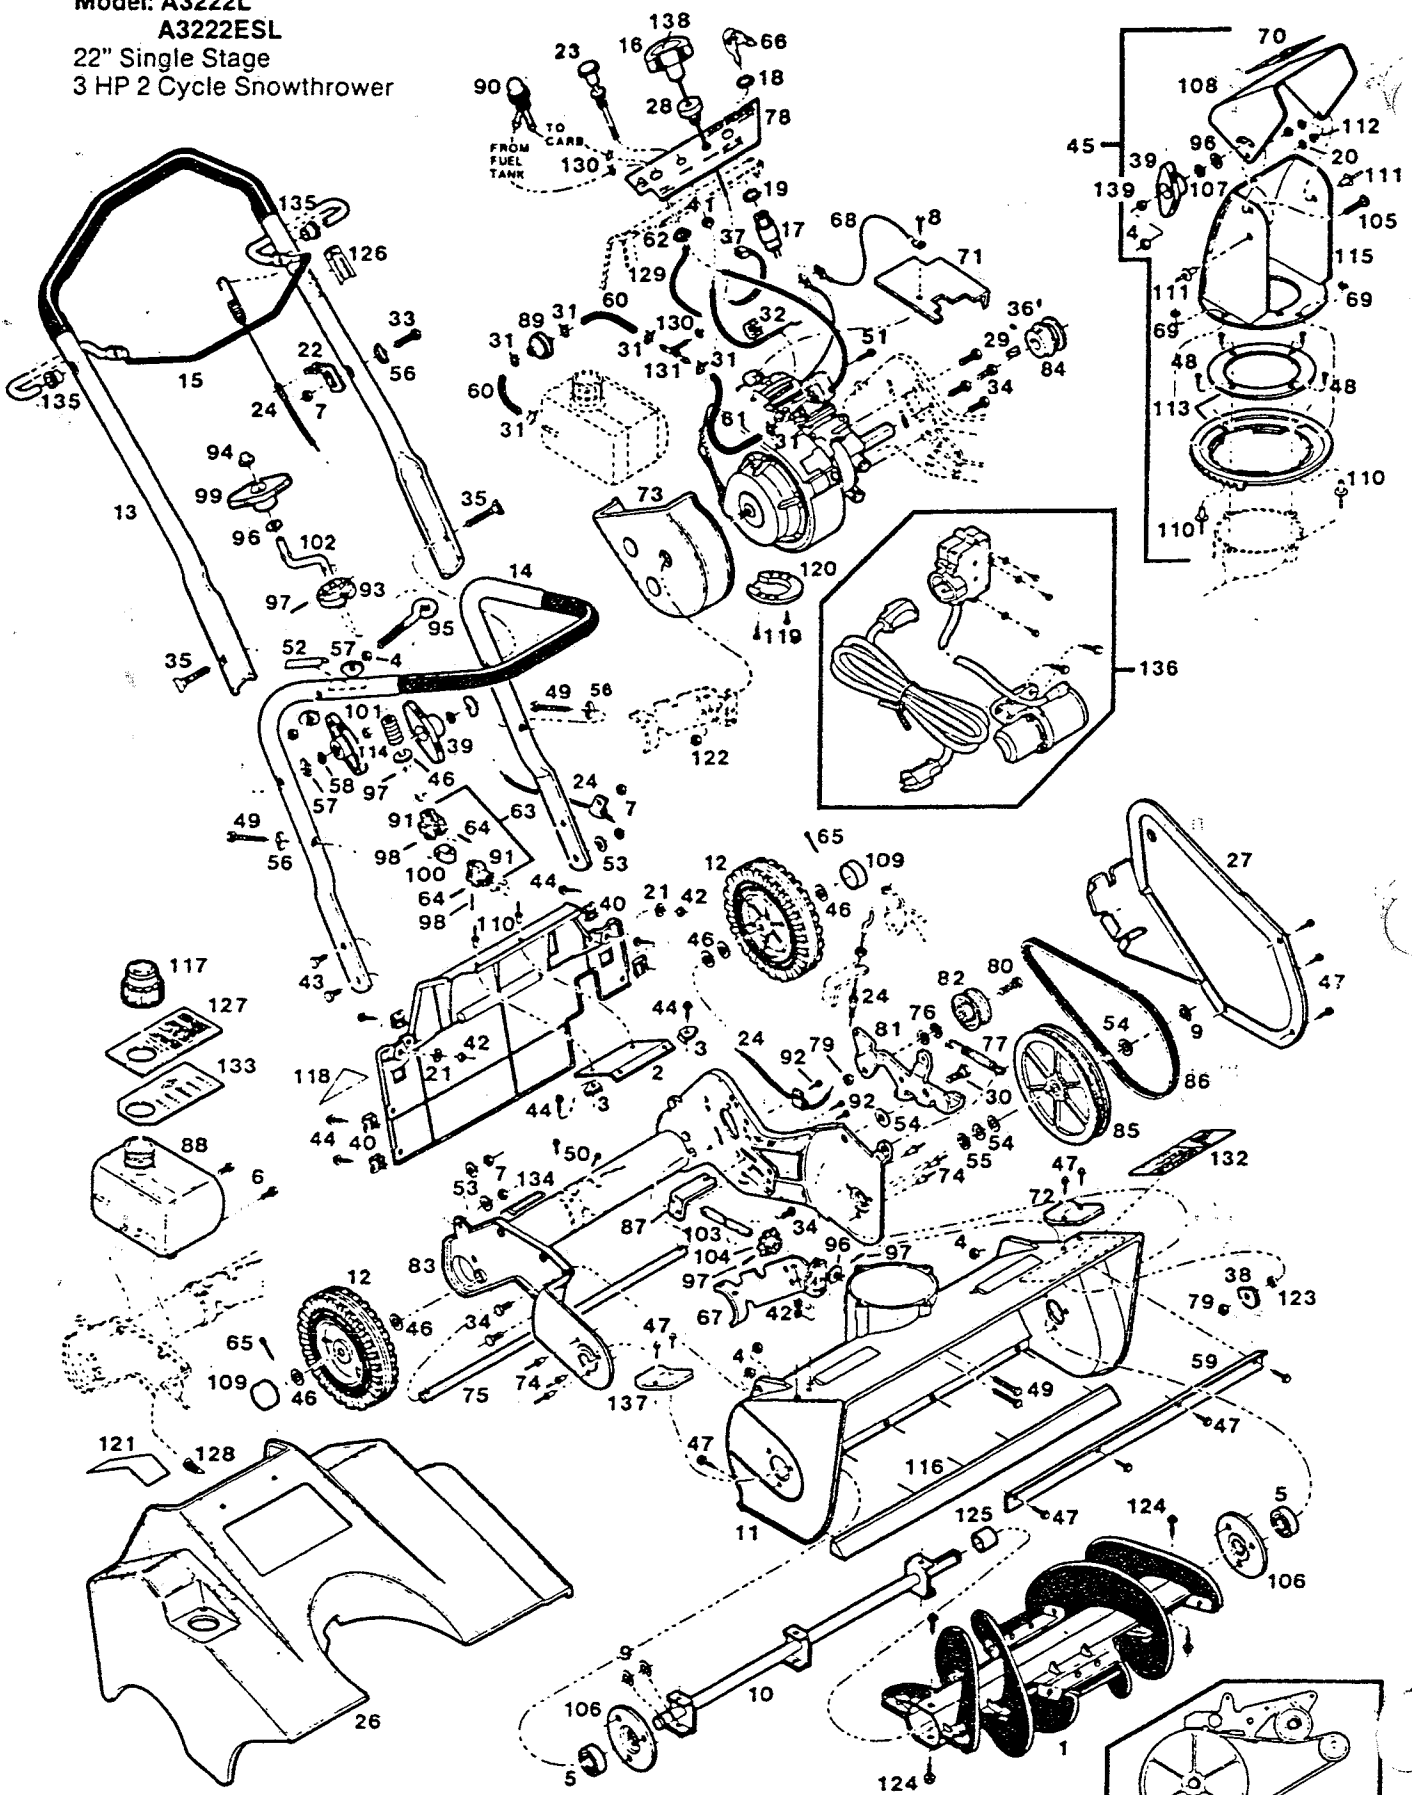

Model: A3222L
A3222ESL
 22" Single Stage
 3 HP 2 Cycle Snowthrower

P/L 689893
 S/N 601476
 601450

603191
 602904

Model: A3222L
A3222ESL
22" Single Stage 3 HP 2 Cycle Snowthrower

Ref. No.	Part No.	Description	Ref. No.	Part No.	Description
1	712620	Auger Assembly NOTE Individual parts for this assembly are available to authorized service centers.	70	677690	Decal - Deflector
2	772749	Bracket - Control Panel Support	71	762302	Shield - Heat Engine
3	452383	Nut - Tinnerman	72	447995	Tab - Cover L.H.
4	715490	Nut - 5/16-18 Top Lock	73	762443	Shield - Blower Engine Plastic
5	423756	Bearing - Auger	74	764225	Pop Rivet 3/16 x 3/8
6	153601	Bolt - 1/4-20 x 3/4 Thread Forming	75	662221	Axle
7	715508	Nut - 1/4-20 Top Lock	76	150771	Washer - 7/8 x 13/32
8	159574	Screw - 8-32 x 3/8 Hex Washer Hd	77	663807	Spring - Idler Arm
9	789883	Retaining Ring	78	679621	Decal - Control Panel
10	712588	Shaft Assembly - Auger	79	715524	Nut - 3/8-16 Center Lock Jam
11	672006	Housing - Collector/Auger	80	159020	Bolt - 3/8-16 x 1-1/2 Hex
12	041129	Wheel - 6" Plastic	81	663872	Idler Arm
13	657502	Handle - Upper	82	672923	Idler Pulley
14	657510	Handle - Lower	83	697334	Frame Assembly
15	107912	Bail - Control	84	419820	Pulley - Engine
16	713768	Grip - Engine Start	85	672469	Pulley - Auger
17	630186	Switch - Ignition	86	708768	Belt
18	310102	Nut - 5/8-32 Ign	87	663799	Cable Bracket
19	311241	Washer - 5/8 Lock Ign	88	673467	Gas Tank
20	153734	Washer - Back-Up	89	432625	Filter - Fuel
21	715136	Washer - #10 Flat	90	645705	Primer - Fuel
22	772616	Bracket - Cable Mounting	91	763383	Clevis - U-Joint
23	780437	Control - Choke	92	457192	Screw - 10-32 x 1/2 Thread Forming
24	645721	Cable - Clutch Control	93	772566	Detent - Chute Adjustment
25	697607	Panel - Back	94	152579	Nut - 5/16 Push
26	697151	Cover - Engine	95	459339	Eyebolt
27	697482	Cover Assembly - Belt	96	715185	Washer - 5/16 Flat
28	423749	Bushing - Starter Rope	97	489088	Pin - Roll 5/32 x 3/4
29	150276	Key - Woodruff	98	489260	Pin - Roll 5/32 x 7/8
30	156935	Bolt - Shoulder 3/8-16 x 1	99	672915	Knob
31	303859	Clamp - Hose 1/2	100	751172	Connector - U-Joint
32	447888	Clamp - Choke	101	775676	Spring - Detent
33	450353	Bolt - 1/4-20 x 1-1/4 Hex	102	664854	Crank - Chute Deflector
34	450429	Bolt - 5/16-18 x 5/8	103	418053	Shaft - Sprocket
35	151936	Bolt - 5/16-18 x 2-1/4 Curved	104	707844	Sprocket - Drive
36	159608	Set Screw 5/16	105	312256	Bolt - 5/16-18 x 1-3/4 Carriage
37	110379	Tie - Cable	106	790725	Retainer - Bearing
38	662197	Washer - Back Up	107	152975	Washer - 5/16 Ext Tooth Lock
39	113589	Knob 5/16	108	672873	Deflector - Chute
40	452375	Nut - Tinnerman	109	672345	Cap - Hub
41	816082	Nut - 3/8-24 Palnut	110	764217	Pop Rivet - 1/8
42	452318	Nut - 10-24 Hex Nylok	111	154534	Pop Rivet - 3/16
43	715052	Bolt - 1 4-20 x 1/2 Hex	112	764241	Eyelet
44	150623	No. 10 x 5/8 Special Screw	113	673541	Chute Gear/Ring (black)
45	712976	Chute Assembly	114	310151	Nut - 5/16 Lock
46	462309	Washer - 3/8	115	672865	Chute
47	459347	Screw - 10-9 x 5/8 Hex Washer Head	116	672550	Bar - Scraper
48	459354	Screw - 10-9 x 5/8 Flat Head	117	673202	Cap - Fuel
49	459446	Screw - 10-24 x 1-1/2 Hex	118	677948	Decal - OPEI B71.3-1984
50	155218	Screw - 10-24 x 1/2 Hex	119	459784	Screw - 8-32 x 1/2
51	459487	Screw - Engine Choke	120	133488	Deflector - Muffler
52	679324	Decal - Chute Control	121	677906	Decal - Starting Instructions
53	460584	Washer - 1/4	122	715037	Nut - 1/4-20 Keps
54	152553	Washer - Hardened 1/2	123	468652	Spacer - 5/8-.385 x .187
55	154211	Washer - Spring 1/2	124	458539	Screw - # 10-24 x 3/8 Thread Forming
56	461004	Washer - 1/4 Curved	125	468660	Spacer - 1/2 x .065 x 1"
57	150201	Washer - 5/16 Curved	126	760512	Decal - Auger Control
58	153510	Washer - 5/16 Internal Lock	127	677914	Card-First Time Starting
59	463984	Baffle - Auger Housing	128	678003	Decal - 2 Cycle Certified Oil
60	672840	Fuel Line - Short 2"	129	672329	Hose - 10" Primer
61	672832	Fuel Line - Long 11.5"	130	154161	Clamp - Hose 1/8
62	645713	Nut - Primer	131	672311	'Y' Nipple
63	712018	U-joint Assembly	132	677682	Decal - Auger Housing
64	489955	Pin - Roll 5/21 x 5/8	133	687319	Tag - Break-in Oil
65	715029	Cotter Pin	134	714212	Decal - Rating Plate
66	304352	Keys - Switch	135	423327	Bushing - Heyco
67	697359	Bracket - Engine Support	136	408922	Starter - Electric ES116 Optional
68	630251	Wire - Magneto Ground	137	645903	Tab - Cover R.H.
69	462051	Washer - .129 ID	138	713776	Cap - Handle
			139	310045	Nut - 5/16-18