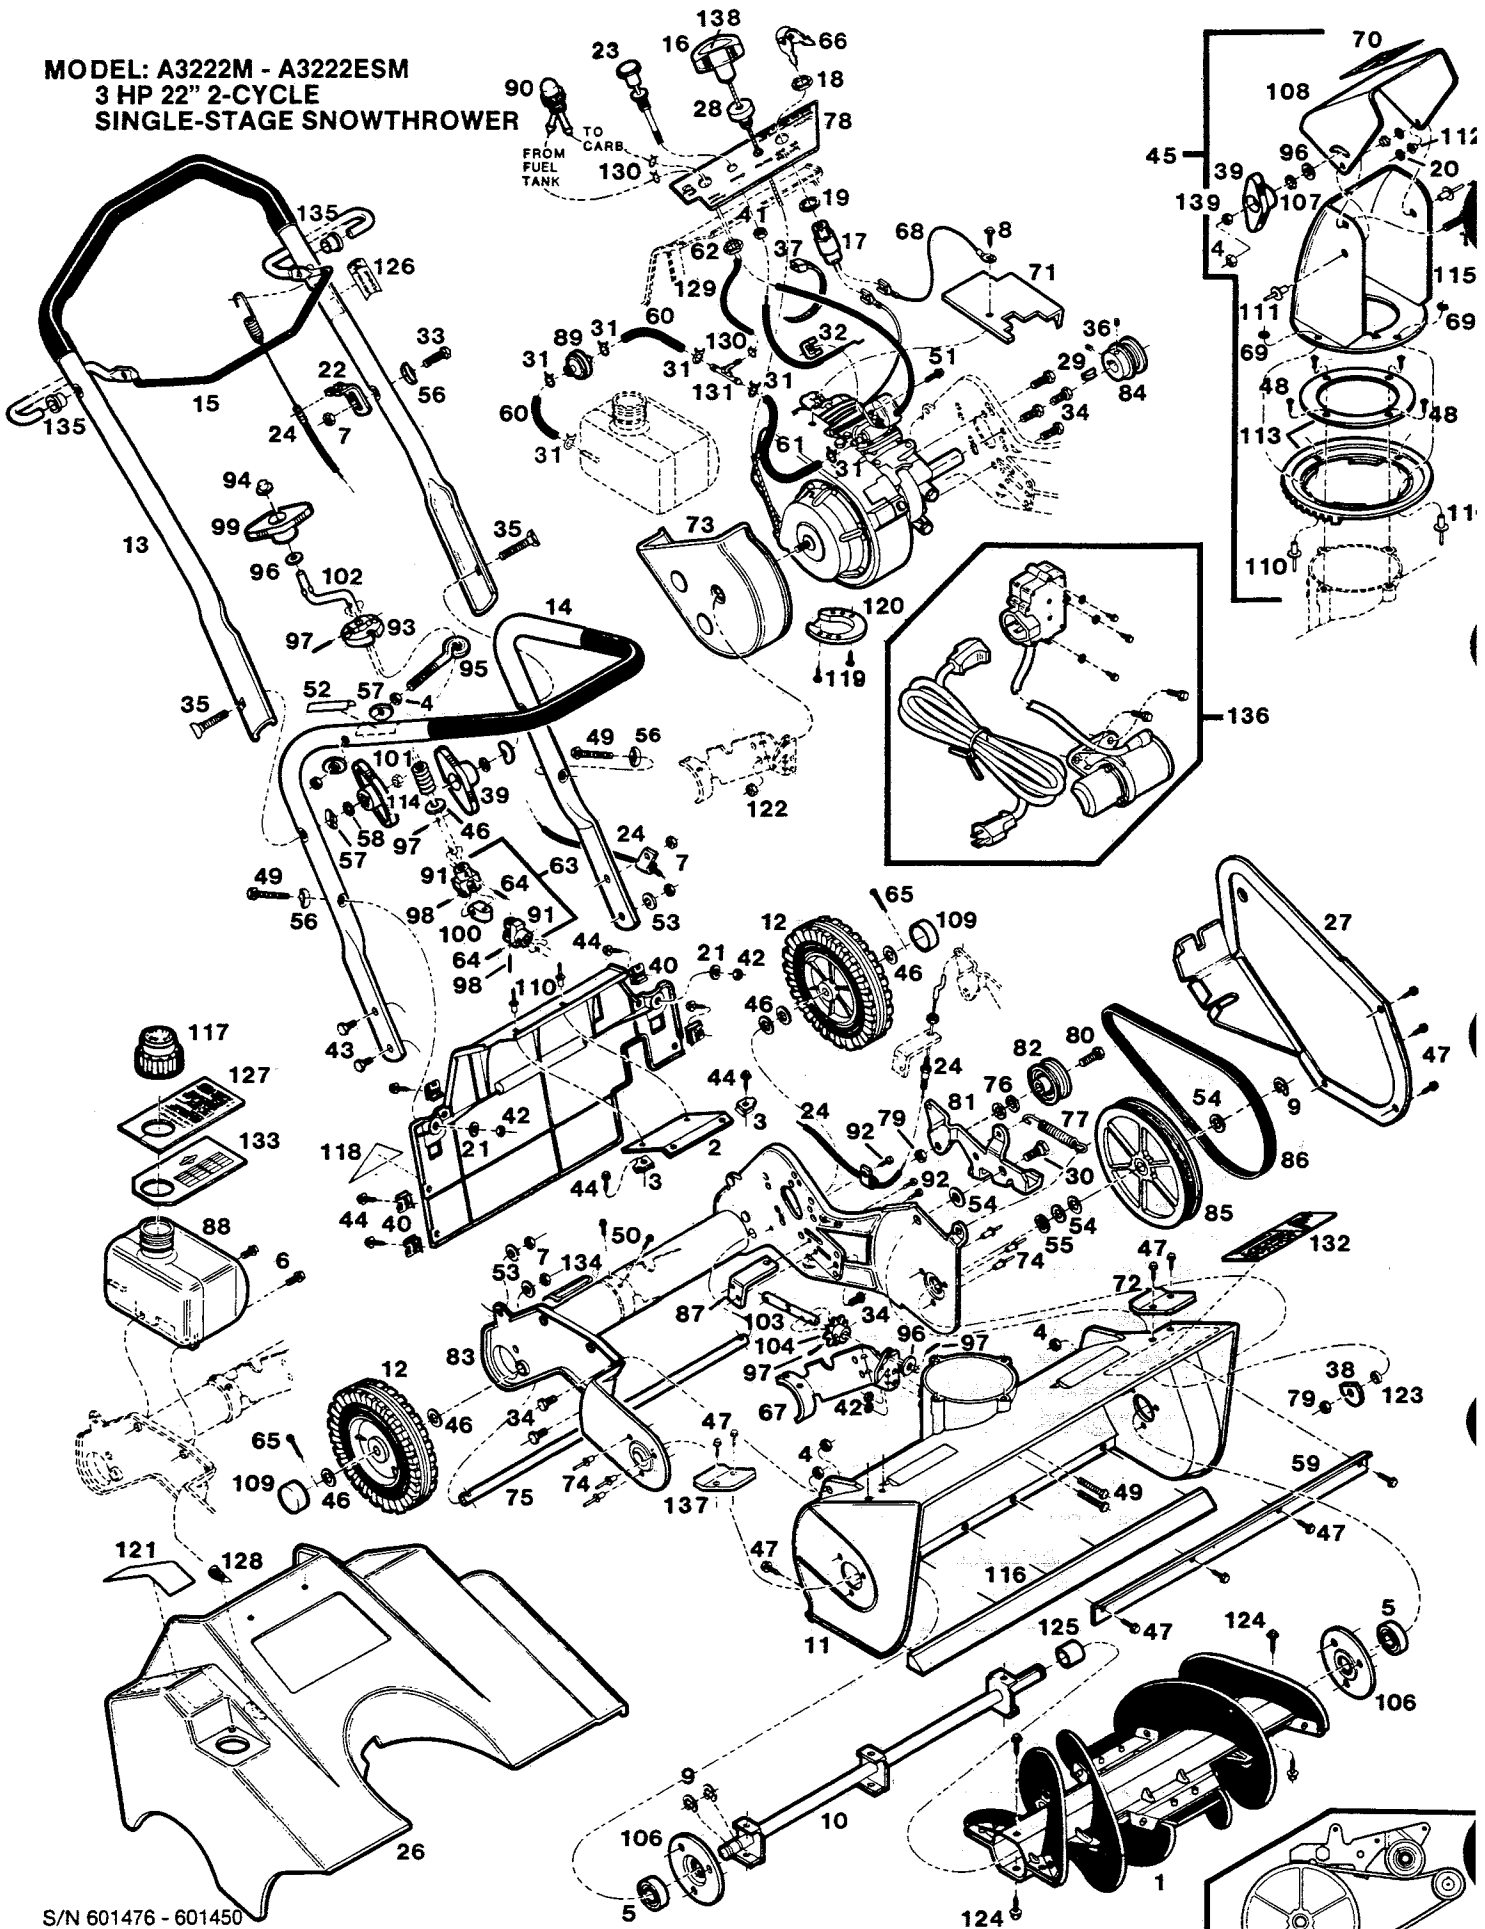

**MODEL: A3222M - A3222ESM
3 HP 22" 2-CYCLE
SINGLE-STAGE SNOWTHROWER**

S/N 601476 - 601450
603191
E/M 687301
O/M 689893

**MODEL: A3222M - A3222ESM
3 HP 22" 2-CYCLE
SINGLE-STAGE SNOWTHROWER**

Ref. No.	Part No.	Description	Ref. No.	Part No.	Description
1	712620	Auger Assembly NOTE: Individual parts for this assembly are available to authorized service centers	70	677690	Decal - Deflector
2	772749	Bracket - Control Panel Support	71	762302	Shield - Heat Engine
3	452383	Nut - Tinnerman	72	447995	Tab - Cover L.H.
4	715490	Nut - 5/16-18 Top Lock	73	762443	Shield - Blower Engine Plastic
5	423756	Bearing - Auger	74	764225	Pop Rivet 3/16 x 3/8
6	153601	Bolt - 1/4-20 x 3/4 Thread Forming	75	662221	Axle
7	715508	Nut - 1/4-20 Top Lock	76	150771	Washer - 7/8 x 13/32
8	159574	Screw - 8-32 x 3/8 Hex Washer Hd	77	663807	Spring - Idler Arm
9	789883	Retaining Ring	78	679621	Decal - Control Panel
10	712588	Shaft Assembly - Auger	79	715524	Nut - 3/8-16 Center Lock Jam
11	672006	Housing - Collector/Auger	80	159020	Bolt - 3/8-16 x 1-1/2 Hex
12	041129	Wheel - 6" Plastic	81	663872	Idler Arm
13	657502	Handle - Upper	82	672923	Idler Pulley
14	657510	Handle - Lower	83	697334	Frame Assembly
15	107912	Bail - Control	84	419820	Pulley - Engine
16	713768	Grip - Engine Start	85	672469	Pulley - Auger
17	630186	Switch - Ignition	86	708768	Belt
18	310102	Nut - 5/8-32 Ign	87	663799	Cable Bracket
19	311241	Washer - 5/8 Lock Ign	88	673467	Gas Tank
20	153734	Washer - Back-Up	89	432625	Filter - Fuel
21	715136	Washer - #10 Flat	90	645705	Primer - Fuel
22	772616	Bracket - Cable Mounting	91	763383	Clevis - U-Joint
23	780437	Control - Choke	92	457192	Screw - 10-32 x 1/2 Thread Forming
24	645721	Cable - Clutch Control	93	772566	Detent - Chute Adjustment
25	697607	Panel - Back	94	152579	Nut - 5/16 Push
26	697151	Cover - Engine	95	459339	Eyebolt
27	697482	Cover Assembly - Belt	96	715185	Washer - 5/16 Flat
28	423749	Bushing - Starter Rope	97	489088	Pin - Roll 5/32 x 3/4
29	150276	Key - Woodruff	98	489260	Pin - Roll 5/32 x 7/8
30	156935	Bolt - Shoulder 3/8-16 x 1	99	672915	Knob
31	303859	Clamp - Hose 1/2	100	751172	Connector - U-Joint
32	447888	Clamp - Choke	101	775676	Spring - Detent
33	450353	Bolt - 1/4-20 x 1-1/4 Hex	102	664854	Crank - Chute Deflector
34	450429	Bolt - 5/16-18 x 5/8	103	418053	Shaft - Sprocket
35	151936	Bolt - 5/16-18 x 2-1/4 Curved	104	707844	Sprocket - Drive
36	159608	Set Screw 5/16	105	312256	Bolt - 5/16-18 x 1-3/4 Carriage
37	110379	Tie - Cable	106	790725	Retainer - Bearing
38	662197	Washer - Back Up	107	152975	Washer - 5/16 Ext. Tooth Lock
39	113589	Knob 5/16	108	672873	Deflector - Chute
40	452375	Nut - Tinnerman	109	672345	Cap - Hub
41	816082	Nut - 3/8-24 Palnut	110	764217	Pop Rivet - 1/8
42	452318	Nut - 10-24 Hex Nylok	111	154534	Pop Rivet - 3/16
43	715052	Bolt - 1/4-20 x 1/2 Hex	112	764241	Eyelet
44	150623	No. 10 x 5/8 Special Screw	113	673541	Chute Gear/Ring (black)
45	712976	Chute Assembly	114	310151	Nut - 5/16 Lock
46	462309	Washer - 3/8	115	672865	Chute
47	459347	Screw - 10-9 x 5/8 Hex Washer Head	116	672550	Bar - Scraper
48	459354	Screw - 10-9 x 5/8 Flat Head	117	673202	Cap - Fuel
49	459446	Screw - 10-24 x 1-1/2 Hex	118	677948	Decal - OPEI B71.3-1984
50	155218	Screw - 10-24 x 1/2 Hex	119	459784	Screw - 8-32 x 1/2
51	459487	Screw - Engine Choke	120	133488	Deflector - Muffler
52	679324	Decal - Chute Control	121	677906	Decal - Starting Instructions
53	460584	Washer - 1/4	122	715037	Nut - 1/4-20 Keps
54	152553	Washer - Hardened 1/2	123	468652	Spacer - 5/8-.385 x .187
55	154211	Washer - Spring 1/2	124	458539	Screw - # 10-24 x 3/8 Thread Forming
56	461004	Washer - 1/4 Curved	125	468660	Spacer - 1/2 x .065 x 1"
57	150201	Washer - 5/16 Curved	126	760512	Decal - Auger Control
58	153510	Washer - 5/16 Internal Lock	127	677914	Card-First Time Starting
59	463984	Baffle - Auger Housing	128	678003	Decal - 2 Cycle Certified Oil
60	672840	Fuel Line - Short 2"	129	672329	Hose - 10" Primer
61	672832	Fuel Line - Long 11.5"	130	154161	Clamp - Hose 1/8
62	645713	Nut - Primer	131	672311	'Y' Nipple
63	712018	U-joint Assembly	132	677682	Decal - Auger Housing
64	489955	Pin - Roll 5/21 x 5/8	133	687319	Tag - Break-in Oil
65	715029	Cotter Pin	134	714212	Decal - Rating Plate
66	304352	Keys - Switch	135	423327	Bushing - Heyco
67	697359	Bracket - Engine Support	136	408922	Starter - Electric ES116 Optional
68	630251	Wire - Magneto Ground	137	645903	Tab - Cover R.H.
69	462051	Washer - .129 ID	138	713776	Cap - Handle
			139	310045	Nut - 5/16-18