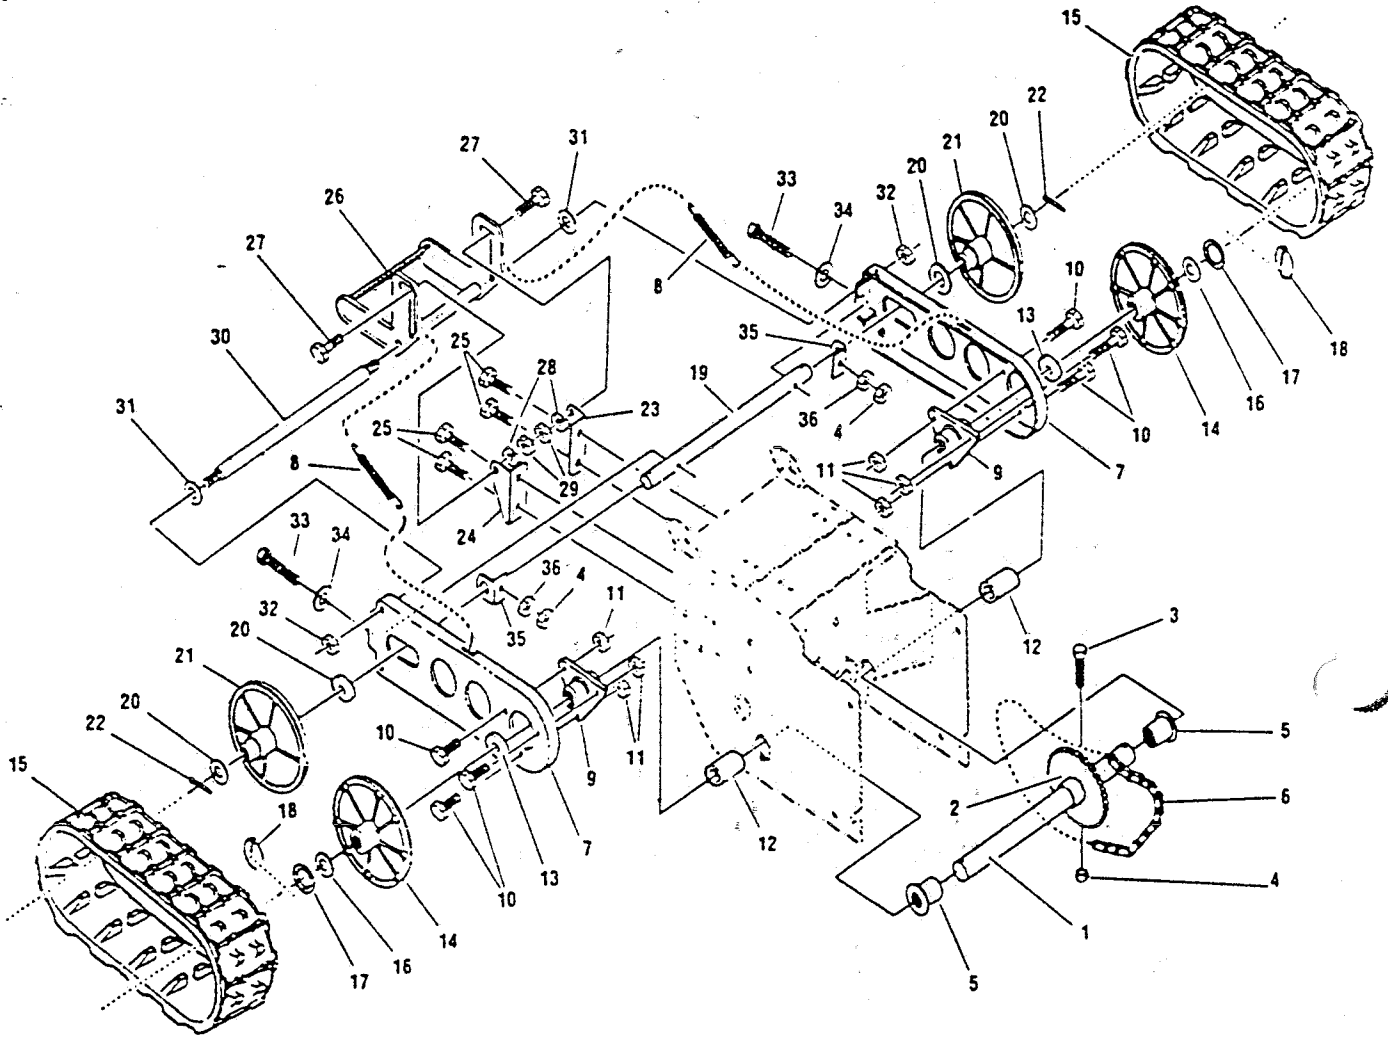

MODEL: A4220TN  
4 HP 20" DUAL-STAGE TRACK-DRIVE SNOWTHROWER

S/N 603213  
O/M 690195

MODEL: A4220TN  
4 HP 20" DUAL-STAGE TRACK-DRIVE SNOWTHROWER

Ref. No.	Part No.	Description
1	709565	Shaft, axle
2	709567	Sprocket assembly, 21 tooth
3	153148	Screw, HHC, 1/4-20 x 2-1/4 in.
4	150391	Nut, hex nylock 1/4-20
5	709311	Bearing axle
6	709572	Chain roller
7	709573	Plate, track drive
8	707695	Spring, drive idler
9	709574	Bearing, track
10	715045	Screw, 1/4-20 x 3/4 in.
11	709546	Locknut, 1/4-20
12	709575	Spacer, plastic .755 x 1.20 x 1.300
13	708156	Flatwasher, .765 x 1.12 x .02
14	709576	Sprocket assembly, track drive
15	709586	Track, 4.75 in. x 45 length
16	153239	Flatwasher, .765 x 1.12 x 16 GA
17	663476	Ring, retaining
18	153619	Pin, klick
19	709577	Shaft, idler 4 in. track
20	709578	Flatwasher, .656 x 1.31 x .095
21	709579	Wheel, idler shaft
22	612697	Pin, cotter
23	709580	Bracket, weight transfer L.H.
24	709587	Bracket, weight transfer R.H.
25	153007	Screw, 1/4-20 x 1/2 in.
26	709581	Pedal, weight transfer
27	664961	Bolt, shoulder, 5/16-18
28	311118	Lockwasher, split, .31 x .58 x .08
29	310045	Nut, hex, 5/16-18
30	709582	Shaft, foot pedal
31	159921	Flatwasher, .406 x .81 x .066
32	709583	Locknut, 3/8-16
33	162107	Track adjuster bolt
34	615690	Flatwasher, .286 x .63 x .065
35	709584	Bracket, track tensioner
36	310052	Nut, hex, 1/4-20