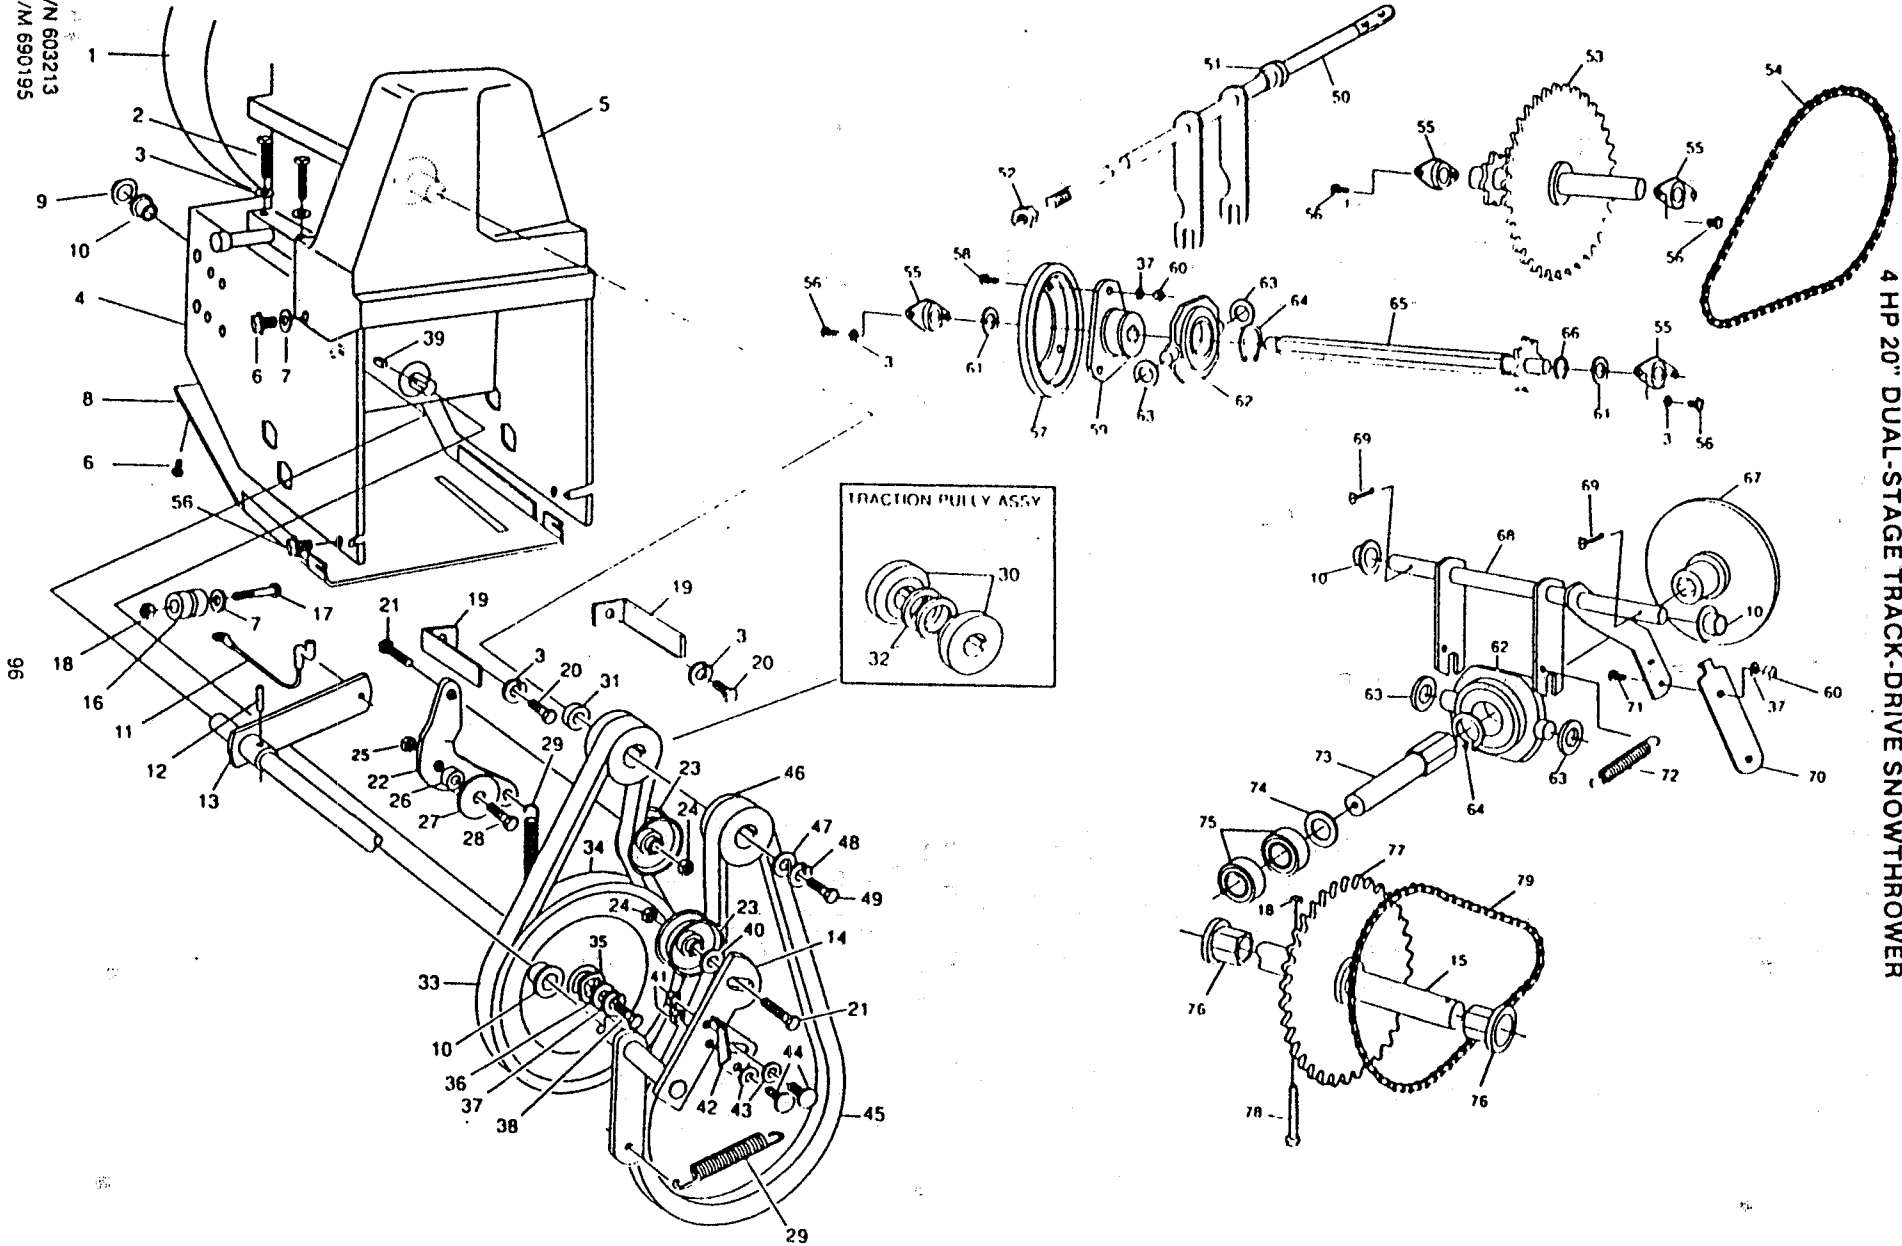

S/N 603213
O/M 690195

MODEL: A4220TN
4 HP 20" DUAL-STAGE TRACK-DRIVE SNOWTHROWER

MODEL: A4220TN
4 HP 20" DUAL-STAGE TRACK-DRIVE SNOWTHROWER

Ref. No.	Part No.	Description	Ref. No.	Part No.	Description
1		5 HP engine	45	709568	Auger belt
2	615831	5/16-18 x 1.25 bolt	46	707257	Engine pulley
3	311118	5/16 lockwasher	47	153031	3/8 x 1-1/4 flat washer
4	709566	Motor mount	48	153023	3/8 split lockwasher
5	709261	Belt cover	49	312363	3/8-24 x 1 bolt
6	153007	1/4-20 x 1/2 self tap	50	709569	Speed select lever
7	715300	1/4 flat washer	51	382762	Plastic bushing
8	709585	Bottom panel	52	310011	3/8-16 center locknut
9	153205	Push nut	53	709121	Jack shaft
10	672261	Plastic bushing	54	709089	Chain 420 x 40P
11	382721	Cable eye lever	55	707737	Bearing
12	153106	Roll pin	56	315085	5/16-18 x 1/2 bolt
13	709105	Auger clutch cable lever	57	707141	Friction wheel
14	709188	Auger clutch assy.	58	709570	1/4-20 x 5/8 bolt GR5
15	709565	Axle	59	709220	Friction wheel hub
16	709071	Spool	60	310052	1/4-20 hex nut
17	450379	1/4-20 x 1-3/4 bolt	61	382739	Washer
18	150391	1/4-20 Nylock nut	62	662833	Trunion bearing
19	709063	Belt guide	63	153155	Trunion washer
20	382689	5/16-24 x 5/8 bolt	64	153262	1-1/4 retainer ring
21	153015	3/8-16 x 1-1/4 bolt	65	709246	Hex shaft
22	709097	Idler lever	66	382671	Retainer ring
23	170530	Idler pulley	67	709571	Friction disc
24	159657	3/8-16 jam nut	68	709162	Traction shaft
25	310151	5/16-18 Nylock nut	69	317016	1/8 x 1 cotter pin
26	382754	Bushing idler lever	70	709154	Traction spring lever
27	153247	5/16 x 1-1/4 flat washer	71	709570	1/4-20 x 5/8 bolt
28	450346	5/16-18 x 3/4 bolt	72	662858	Clutch spring return
29	775718	Idler spring	73	709295	Traction hex shaft
30	709055	Traction pulley	74	382788	Washer
31	382713	Crankshaft washer	75	708982	Ball bearing
32	382747	Pulley spacer	76	709311	Axle bearing
33	709147	Traction belt	77	709567	Sprocket 21T
34	709212	Traction pulley	78	153148	1/4-20 x 2-1/4 bolt
35	382770	Wave washer	79	709572	Chain 420 x 36P
36	382697	1/4 x 1 flat washer			
37	715094	1/4 split lockwasher			
38	382705	1/4-20 x 5/8 bolt			
39	382796	3/16 square key			
40	715417	3/8 flat washer			
41	709546	1/4-20 lock nut			
42	709196	Cam brake arm			
43	715185	5/16 flat washer			
44	150011	1/4-20 x 5/8 carr. bolt