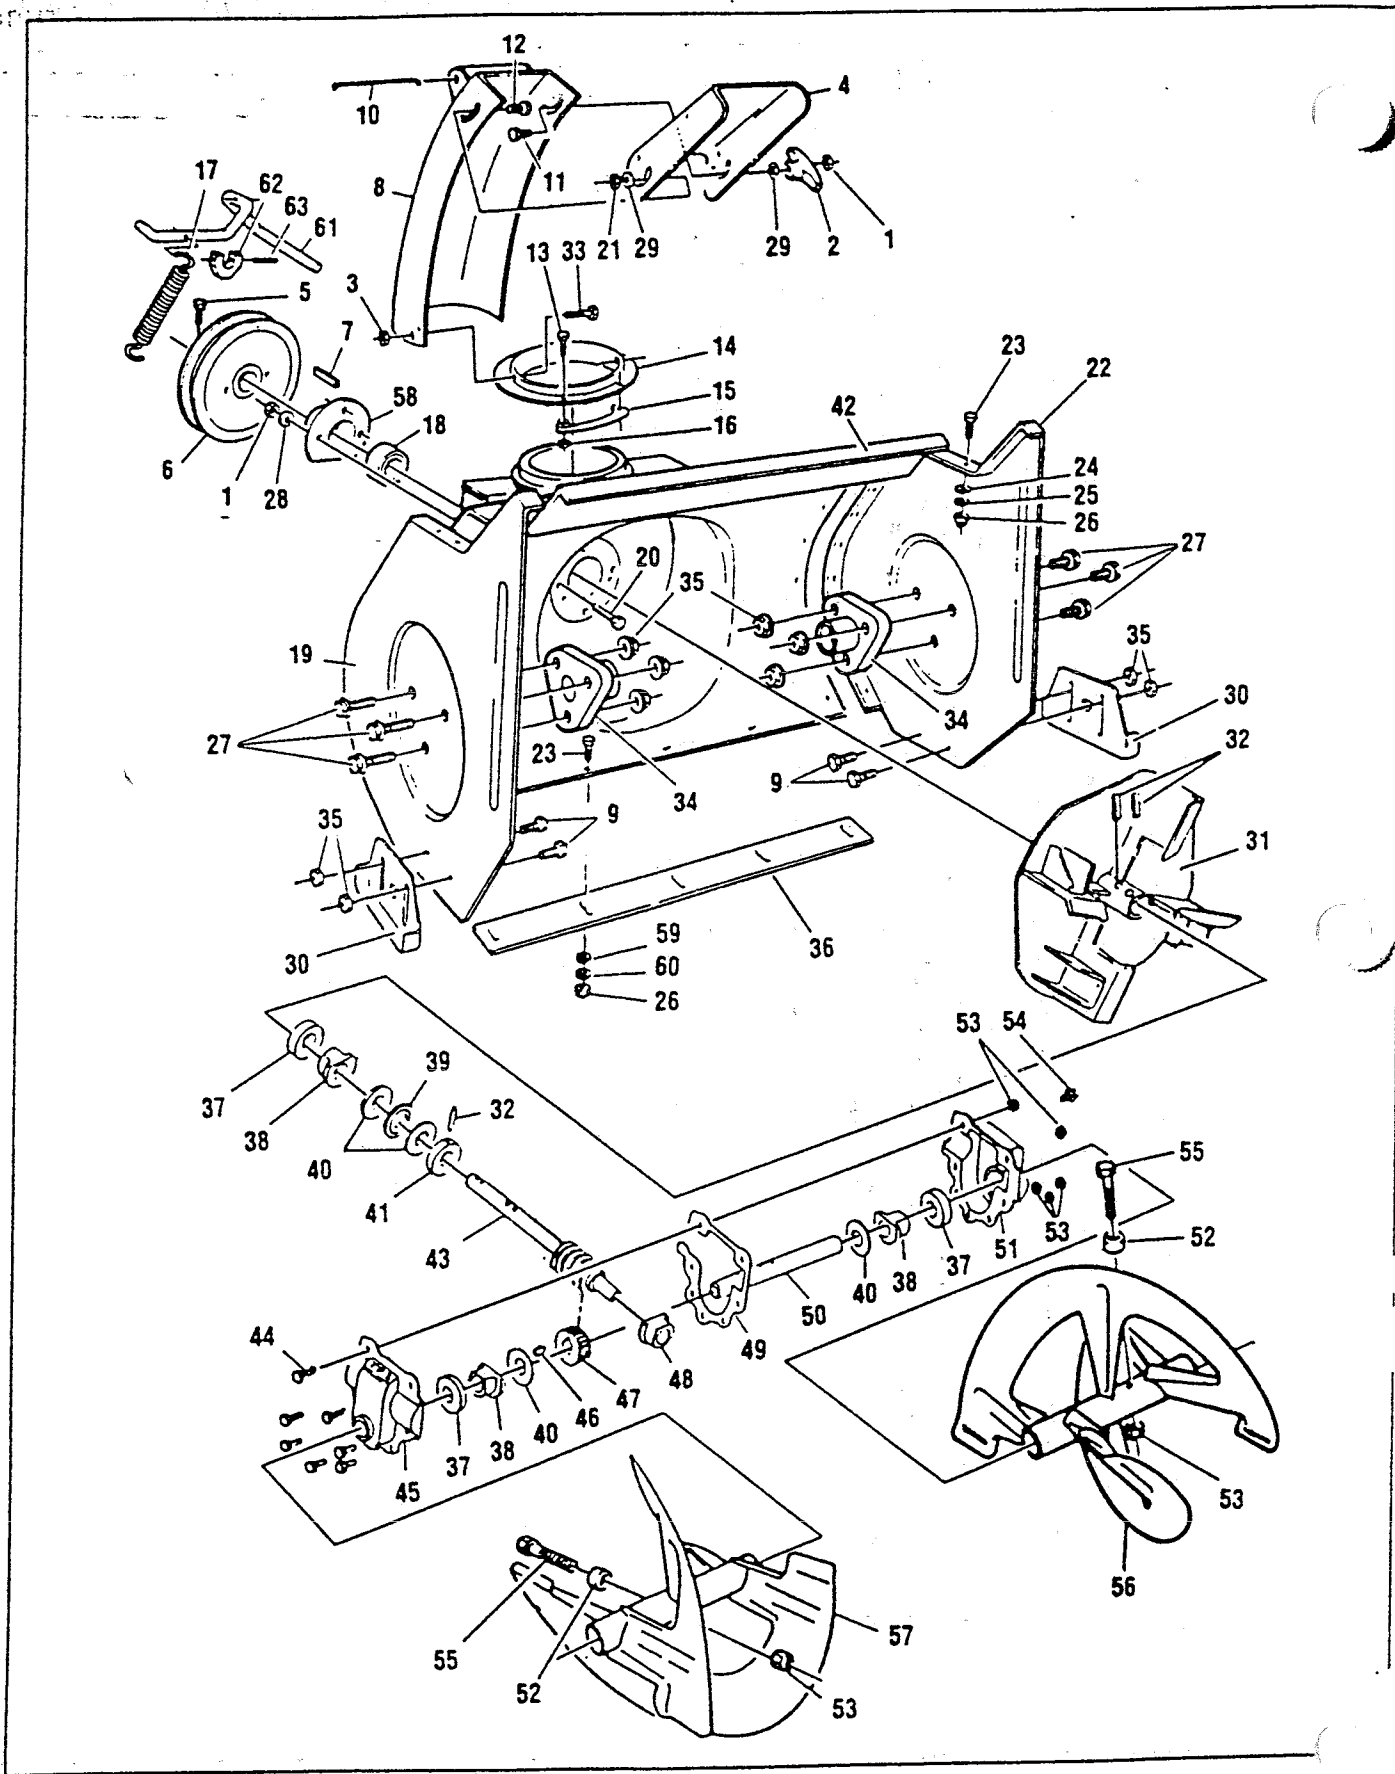

MODEL: A4220TN
4 HP 20" DUAL-STAGE TRACK-DRIVE SNOWTHROWER

MODEL: A4220TN
4 HP 20" DUAL-STAGE TRACK-DRIVE SNOWTHROWER

Ref. No.	Part No.	Description
1	310045	5/16 hex nut
2	673509	Knob
3	709546	1/4-20 locknut
4	709538	Chute deflector w/decal
5	380048	5/16-18 x 1/2 screw
6	709539	Pulley, auger
7	446583	Key
8	709540	Chute extension
9	154088	5/16-18 x 1/2 carriage bolt
10	709541	Wire chute hinge
11	709542	5/16-18 x 1 carriage bolt
12	157321	5/16-18 x 3/4 carriage bolt
13	458232	8-32 x 1/2 bolt
14	709543	Flange
15	697698	Retainer
16	154096	8-32 locknut
17	709527	Spring return
18	708982	Bearing
19	709544	Side plate R.H.
20	450346	5/16-18 x 3/4 bolt
21	616342	5/16-18 locknut
22	709545	Side plate L.H.
23	150011	1/4-20 x 5/8 carriage bolt
24	715300	Flatwasher
25	715094	Lockwasher
26	310052	Nut
27	164855	5/16-18 x 3/4 bolt
28	311118	5/16 lockwasher
29	715185	5/16 flatwasher
30	612804	Height adjustor skid
31	709547	Impeller assembly
32	164210	Roll pin
33	153171	1/4-20 x 1/2 carriage bolt
34	612820	Bearing
35	164863	Wide flange locknut
36	709548	22" Scraper bar
37	612846	Oil seal
38	612853	Bushing
39	707562	Needle bearing
40	612861	Thrust washer
41	709549	Thrust collar
42	709550	22" Auger housing
43	709551	Input shaft
44	715045	1/4-20 x 3/4 screw
45	612895	R.H. gear case
46	162636	Woodruff key
47	612903	Worm gear
48	708826	Bushing
49	612929	Gasket
50	709552	22" Output shaft
51	612945	L.H. gear case
52	672980	Spacer
53	715078	1/4-20 locknut
54	162115	3/8-16 x 1/2 taptite screw
55	708206	1/4-20 x 1-3/4 bolt
56	709553	22" Auger L.H.
57	709554	22" Auger R.H.
58	667816	Retainer, bearing
59	715300	1/4 Flatwasher
60	715094	1/4 Lockwasher
61	709555	Brake arm
62	709519	Brake pad
63	153106	Roll pin