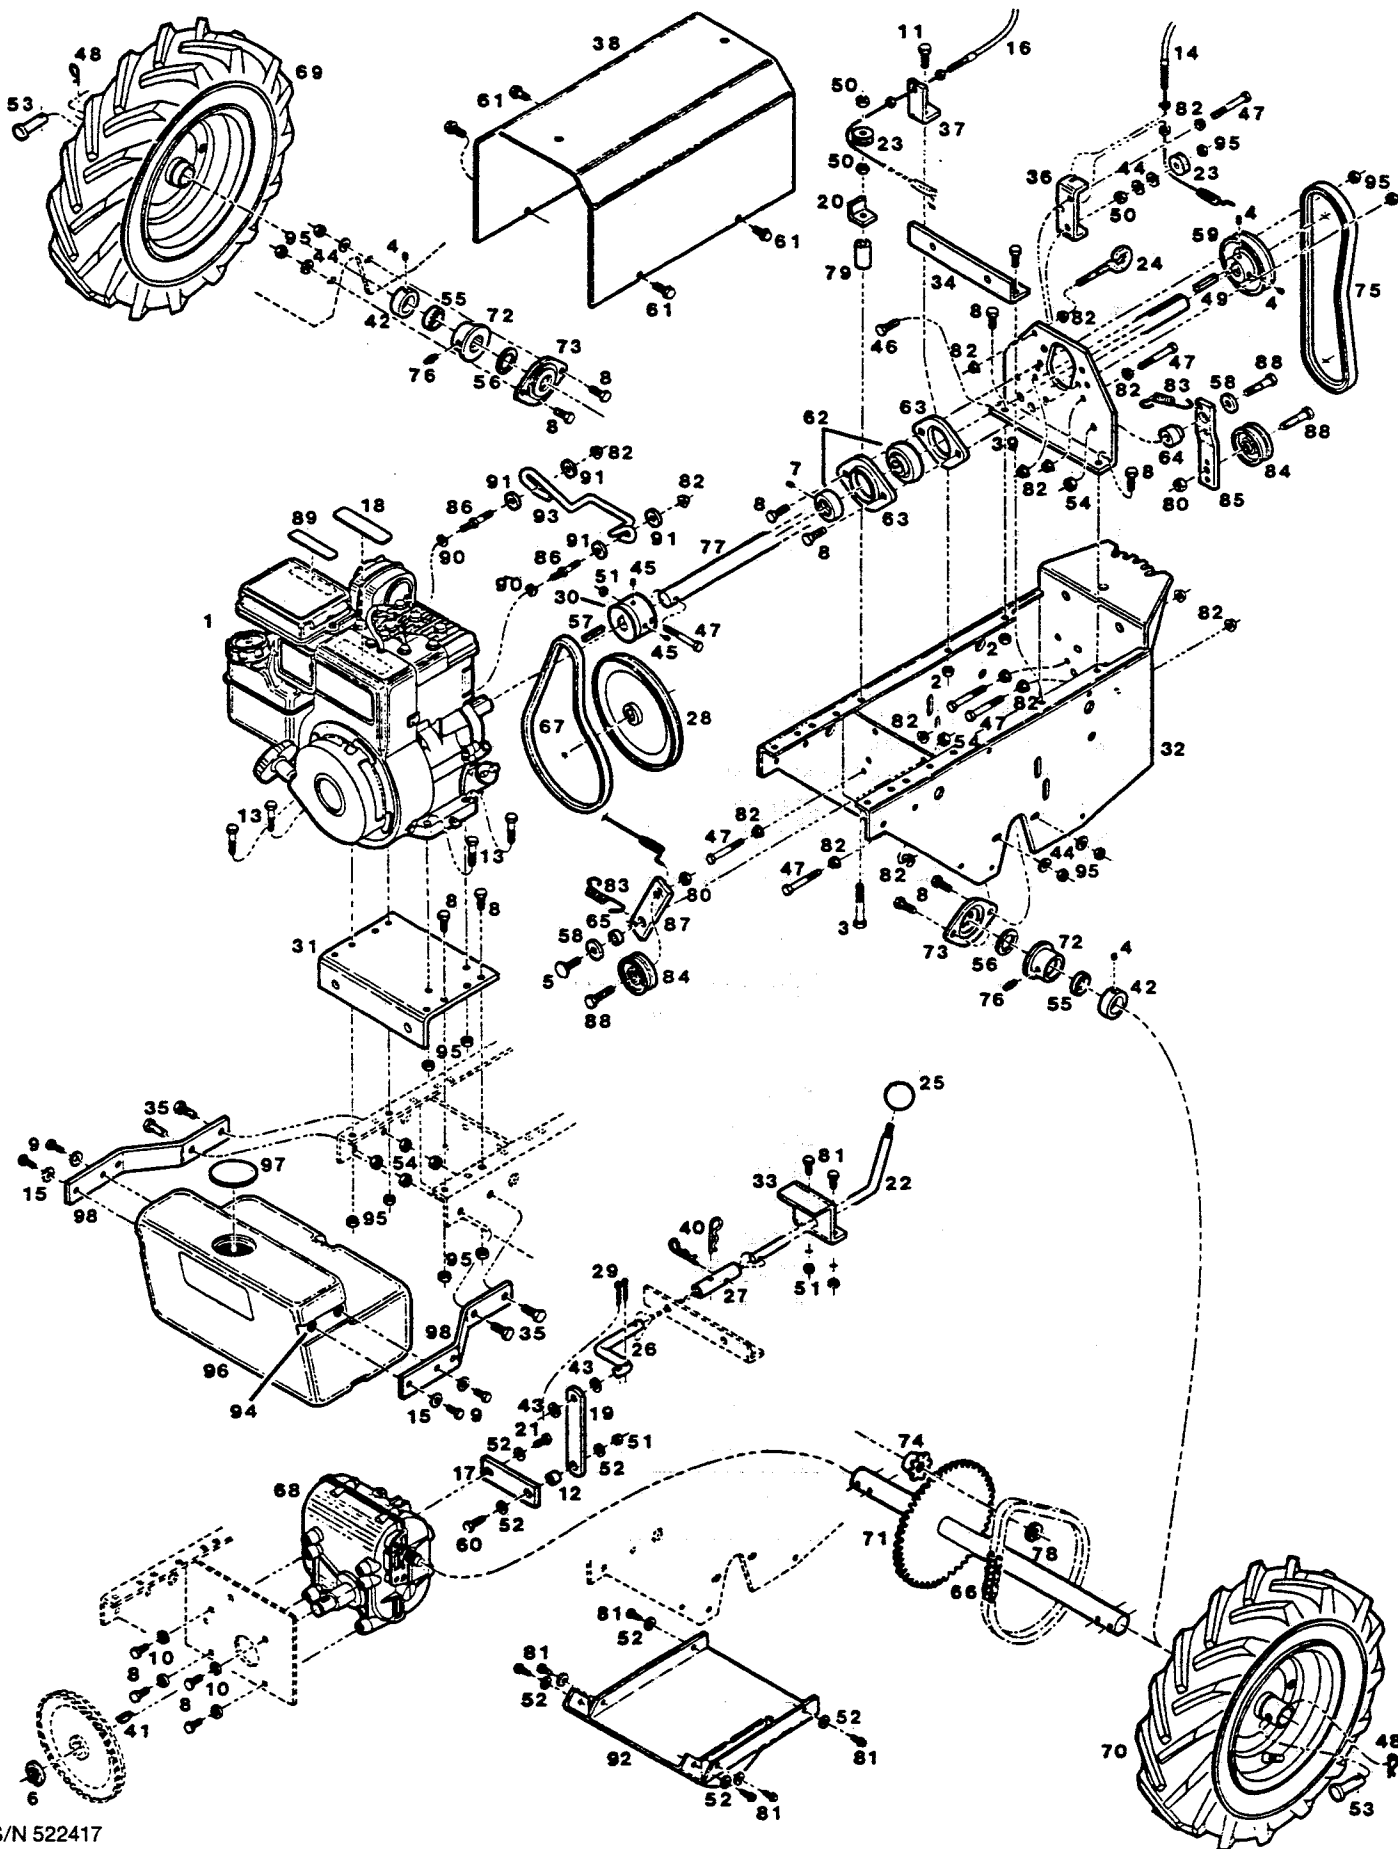

**MODEL: A5000L
5 HP COUNTER-ROTATING REAR-TINE TILLER**

S/N 522417
O/M 541631
E/M 082093
P/B 554592

**MODEL: A500L
5 HP COUNTER-ROTATING REAR-TINE TILLER**

Index No.	Part No.	Description
1	*	Engine - 5 H.P.
2	157610	Nut - hex lock 5/16-18 flange
3	623439	Bolt - hex 5/16-18 x 2-1/2
4	315093	Set screw 5/16-18 x 1/4
5	154369	Bolt - hex shoulder 3/8-16 x 1-1/4
6	170035	Ring - retaining
7	157305	Set screw 1/4-20 x 1/4
8	450346	Bolt - hex 5/16-18 x 3/4
9	159004	Screw - hex 1/4-20 x 3/4
10	311118	Washer - split lock 5/16
11	152108	Bolt - hex 5/16-18 x 1
12	467829	Bushing - arm
13	460311	Bolt - hex 5/16-18 x 1-3/4
14	530493	Cable - engaging, tine drive
15	461715	Washer - ext, tooth lock
16	530501	Cable - engaging, ground drive
17	558189	Lever - shift, on transmission
18	402016	Decal - Place Free Hand Here
19	558171	Link - shifter
20	555318	Bracket - angle
21	616144	Bolt - hex 1/4-28 x 1/2
22	098897	Lever - shift
23	112177	Roller - cable
24	555359	Guide - cable
25	616359	Knob - shift lever
26	557512	Rod - shift
27	557520	Connector - shift rod/lever
28	098863	Pulley - wheel drive transmission
29	317016	Pin - cotter
30	584698	Pulley - drive, on engine
31	014639	Plate - engine mount
32	576330	Frame - chassis
33	558247	Guide - shift lever
34	558163	Bracket - shift rod
35	715326	Bolt - hex 3/8-16 x 1
36	558148	Support - cable
37	558155	Bracket - cable
38	014647	Cover - belts and pulleys
39	575670	Support - rear bearing
40	317040	Hairpin cotter
41	615534	Key - woodruff #9
42	557447	Collar - axle
43	159921	Washer - flat
44	715185	Washer - flat 5/16
45	159608	Set screw 5/16-18 x 7/16
46	380402	Bolt - hex 5/16-18 x 1-1/2
47	616094	Bolt - hex 1/4-20 x 2-1/2
48	715011	Hairpin cotter
49	382184	Key - square 3/16 x 1-3/8
50	616342	Nut - hex lock 5/16-18