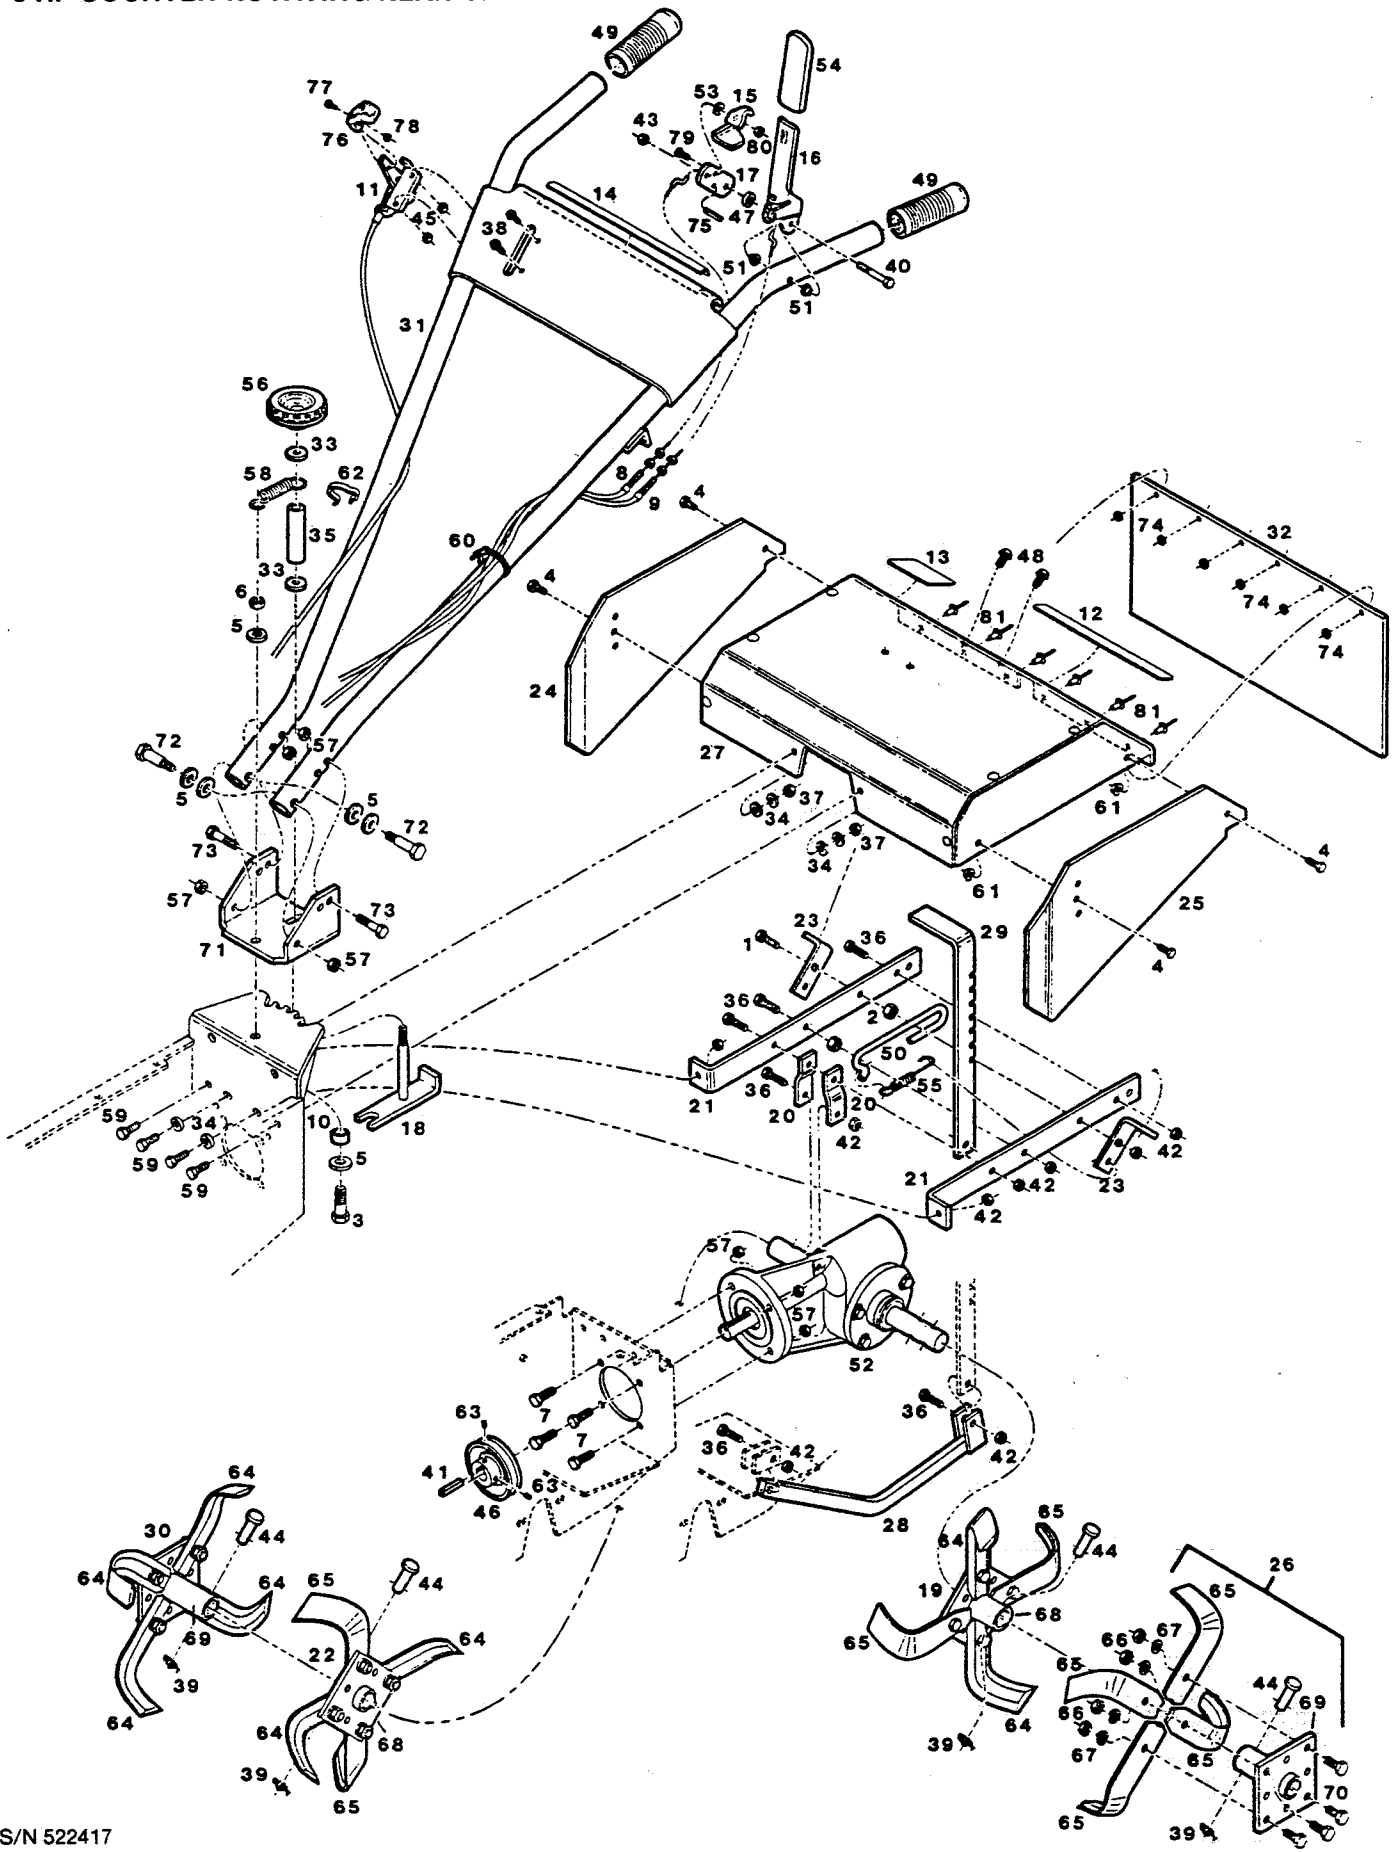

**MODEL: A5000L
5 HP COUNTER-ROTATING REAR-TINE TILLER**

S/N 522417
O/M 541631
E/M 082093
P/B 554592

**MODEL: A5000L
5 HP COUNTER-ROTATING REAR-TINE TILLER**

Index No.	Part No.	Description	Index No.	Part No.	Description
1	150250	Bolt - hex 5/16-18 x 1-1/2	42	616342	Nut - hex lock 5/16-18
2	310003	Nut - hex 1/2-13	43	715508	Nut - hex lock 1/4-20
3	615922	Bolt - hex 1/2-13 x 1-3/4	44	616532	Pin - clevis
4	158089	Screw - hex self tap 1/4-20 x 1/2	45	452318	Nut - hex lock #10-24
5	156075	Washer - flat 1/2	46	616870	Pulley - tine transmission
6	157537	Nut - hex lock 1/2-13	47	156182	Washer - plastic
7	457176	Bolt - hex 3/8-16 x 1-1/4	48	617514	Screw - tapping 5/16-18 x 5/8
8	530493	Cable - engaging, tine drive	49	619221	Grip - handle
9	530501	Cable - engaging, ground drive	50	620310	Pusher - depth bar
10	617787	Spacer - latch	51	584375	Bushing - nylon
11	530485	Control - throttle w/cable	52	592030	Transmission - tine drive
12	551648	Decal - CAUTION	53	154120	Washer - nylon
13	551655	Decal - WARNING	54	622662	Cover - clutch lever
14	552885	Decal - Grd Drive, Tine	55	584383	Spring - depth bar
15	558064	Catch - tine clutch arm	56	620195	Knob - handle lock
16	558049	Lever - clutch, ground drive	57	715086	Nut - hex lock 3/8-16
17	558080	Arm - clutch, tine drive	58	620203	Spring - pull bar
18	555615	Pull Bar - handle latch	59	152108	Bolt - hex 5/16-18 x 1
19	575654	Tine Assembly - LH inner	60	621672	Tie - cable
20	558098	Bracket - transmission	61	715078	Nut - hex lock 1/4-20 whiz
21	571372	Support - dirt shield	62	621003	Clip - throttle cable
22	575662	Tine Assembly - RH inner	63	315093	Set screw 5/16-18 x 1/4
23	558106	Bracket - dirt shield	64	574756	Tine - 13" RH
24	525253	Plate - side RH	65	574764	Tine - 13" LH
25	525261	Plate - side LH	66	615633	Nut - hex 3/8-24
26	575647	Tine Assembly - LH outer	67	150185	Washer - split lock 3/8
27	575357	Shield - dirt w/end plates	68	575969	Hub - tines, short
28	571679	Bar - skid	69	575977	Hub - tines, long
29	575704	Bar - depth	70	624940	Bolt - hex 3/8-24 x 1 GR5
30	575639	Tine Assembly - RH outer	71	575696	Bracket - handlebar
31	575688	Handlebar Assembly	72	157495	Bolt - shoulder 3/8-16 x 2-1/8
32	584359	Flap - dirt	73	312355	Bolt - hex 3/8-16 x 2
33	715417	Washer - flat 3/8	74	382192	Washer - flat
34	715185	Washer - flat 5/16	75	380477	Pin - roll
35	620187	Spacer - pull bar pin	76	112730	Knob - throttle control
36	615831	Bolt - hex 5/16-18 x 1-1/4	77	159335	Screw - phillips #8-32 x 3/8
37	157610	Nut - hex lock 5/16-18 flange	78	159244	Nut - hex #8-32
38	150326	Screw - hex #10-24 x 1/2	79	155366	Screw - hex #10-24 x 5/8
39	584391	Pin - retainer	80	452318	Nut - hex #10-24
40	615781	Bolt - hex 1/4-20 x 2-1/4	81	764225	Pop rivet
41	382184	Key - square 3/16 x 1-3/8			

- When servicing this unit use only genuine General Power OEM replacement parts that are specifically designed and engineered for this particular model.
- Do not operate unit unless all parts are properly attached and in good working order.
- Parts are right or left hand as viewed from the operator's position.
- Specifications are subject to change without notice.

S/N 522417
O/M 541631
E/M 082093
P/B 554592