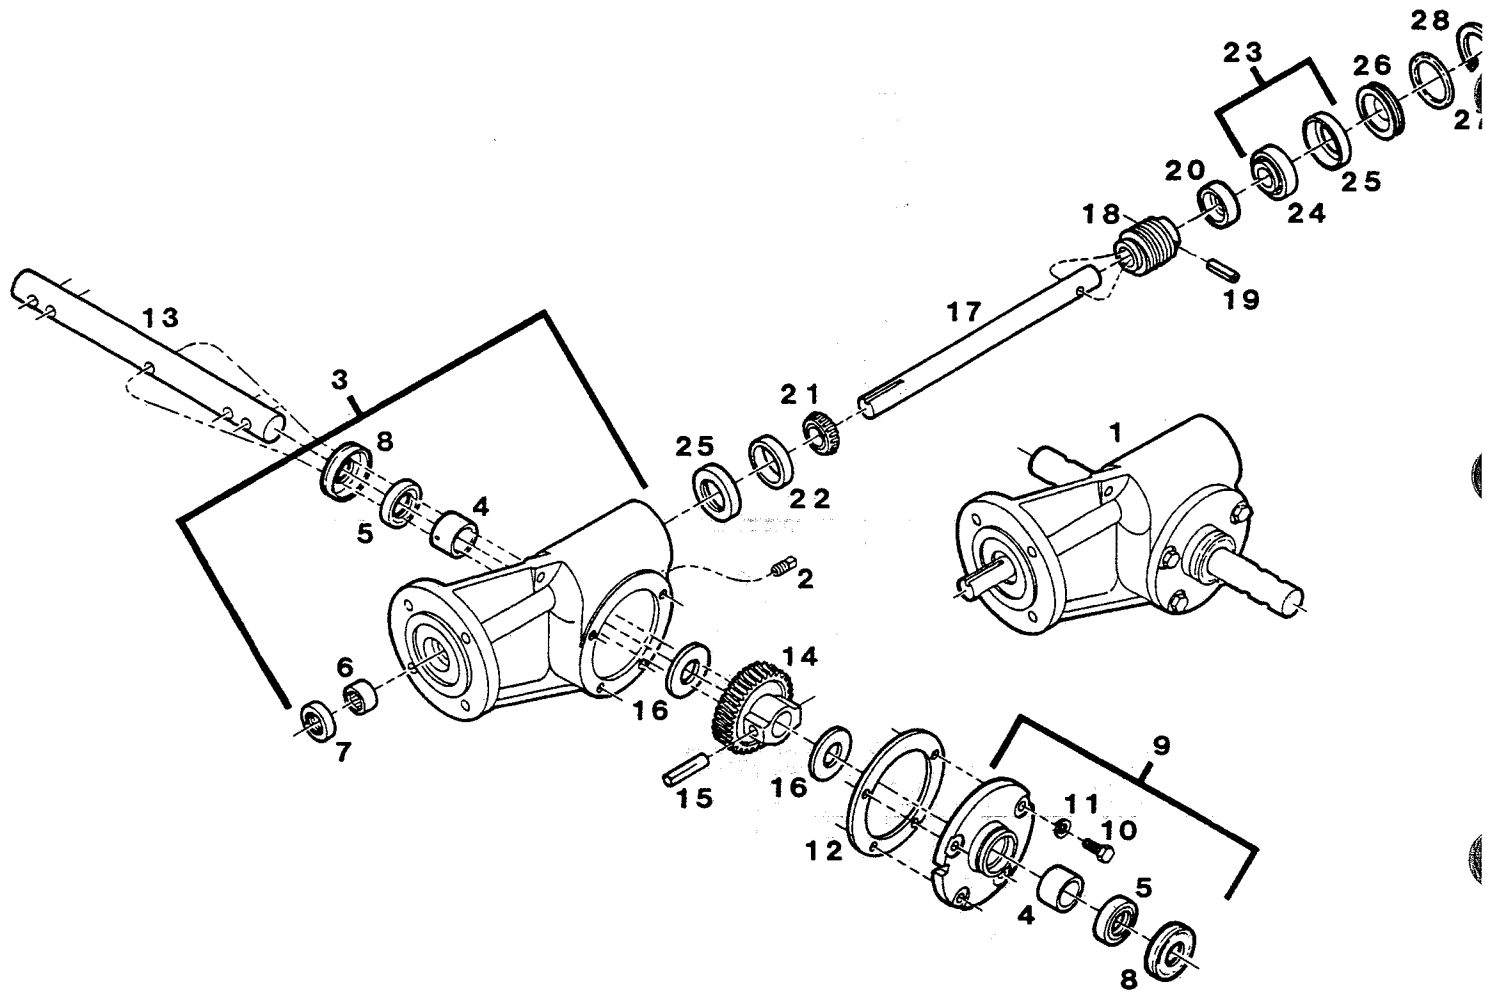

MODEL: A5000L
5 HP COUNTER-ROTATING REAR-TINE TILLER

S/N 522417
O/M 541631
E/M 082093
P/B 554592

**MODEL: A5000L
5 HP COUNTER-ROTATING REAR-TINE TILLER**

TINE DRIVE TRANSMISSION

Index No.	Part No.	Description	Index No.	Part No.	Description
1	592030	Transmission Assembly - tine drive	14	619536	Gear - worm
2	615500	Plug - pipe	15	616466	Pin - drive lok 3/8 x 2
	616912	Plug - breather	16	616417	Washer - thrust
3	592154	Case - transmission w/brngs & seals includes one each of 4,5,6,7 and 8	17	617084	Shaft - worm
4	617241	Bearing - needle	18	624262	Worm - drive
5	616391	Seal - oil, double	19	155515	Pin - spirol 1/4 x 1-1/8
6	616524	Bearing - needle	20	623504	Collar - pin retainer
7	616383	Seal - oil	21	617530	Cone - bearing
8	762245	Cover - axle seal	22	617548	Cup - bearing
9	592162	Cover - side w/brng & seals includes one each of 4,5 and 8	23	620898	Bearing - ball, with sleeve includes next two parts:
10	617019	Bolt - hex 5/16-18 x 7/8	24	620880	Bearing - ball
11	311118	Washer - split lock 5/16	25	617522	Sleeve - bearing
12	616755	Gasket - cover	26	616433	Plug - seal
13	617845	Axle - tine	27	616441	O-ring
			28	616425	Ring - retaining

- When servicing this unit use only genuine General Power OEM replacement parts that are specifically designed and engineered for this particular model.
- Do not operate unit unless all parts are properly attached and in good working order.
- Parts are right or left hand as viewed from the operator's position.
- Specifications are subject to change without notice.

S/N 522417
O/M 541631
E/M 082093
P/B 554592