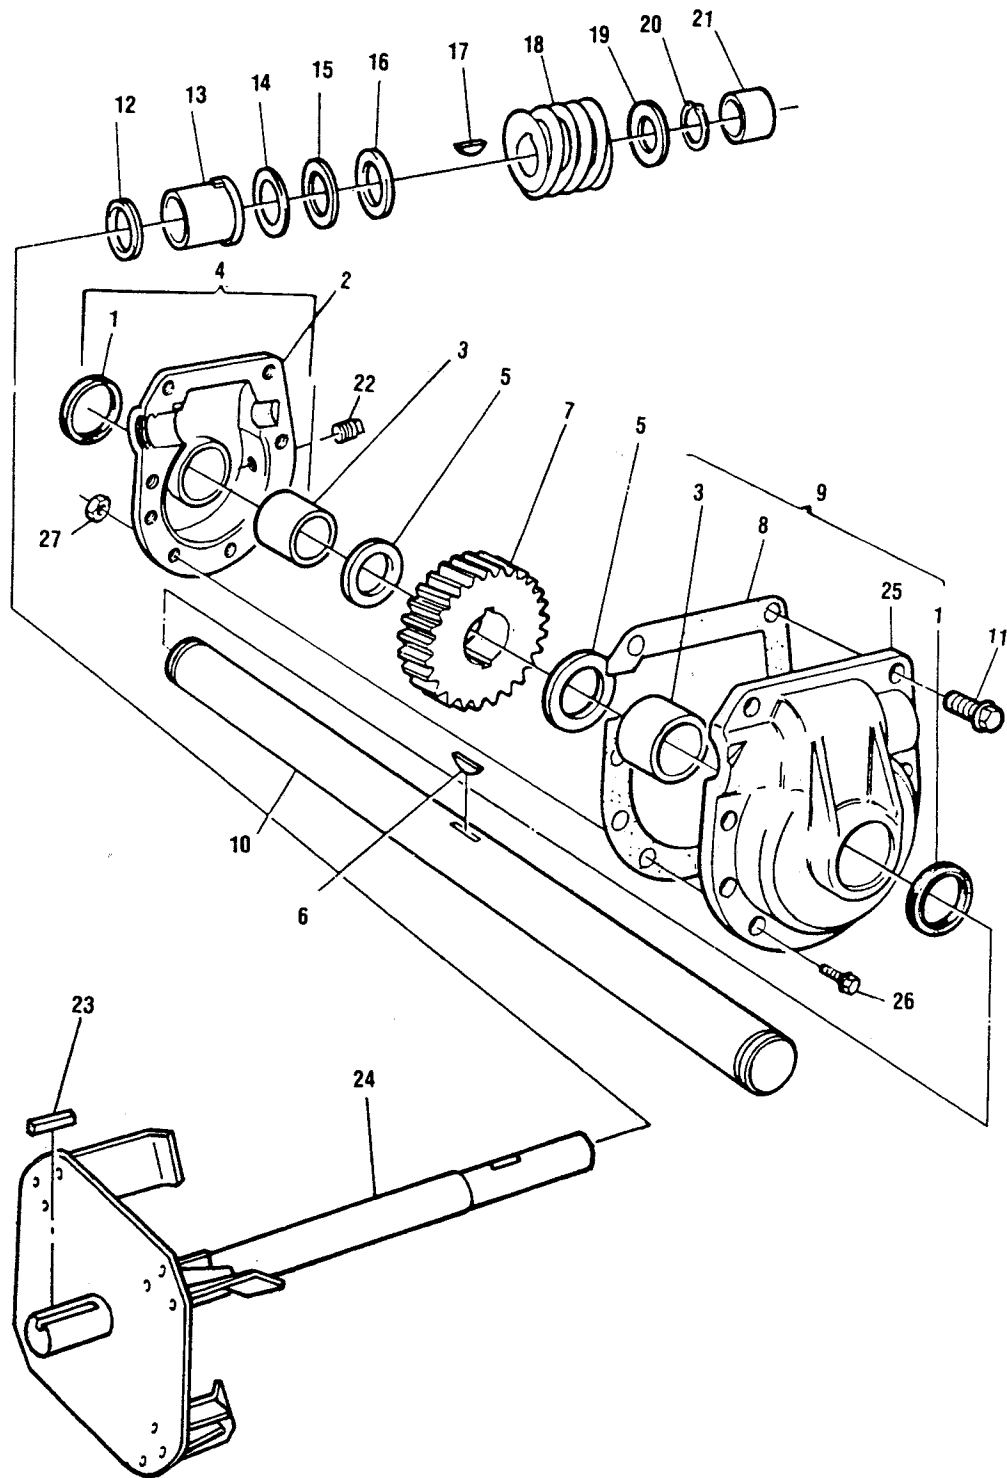

Gear Box Assembly

Model: A5230K
23" 5HP 2-Stage Snowthrower

Gear Box Assembly

Model: A5230K
23" 5HP 2-Stage Snowthrower

Reference No.	Part No.	Description
1	707471	Seal
2	707547	Housing L.H.
3	707463	Bearing
4	707455	Housing assembly L.H.
5	707430	Race thrust
6	153353	Key Woodruff #91
7	707422	Worm gear
8	707448	Gasket
9	707489	Housing assembly R.H.
10	662486	23" auger shaft
11	153361	5/16-24 x 1-1/2 bolt
12	153346	Ring quad
13	708214	Bearing impeller shaft
14	153320	Race thrust
15	153312	Bearing needle
16	153304	Race thrust
17	153080	Key 3/16"
18	707513	Worm
19	152959	Race thrust
20	153296	Ring retainer
21	707505	Bearing impeller shaft
22	153288	Grease plug
23	707943	3/16" key
24	713024	Impeller shaft assy.
25	707539	Housing R.H.
26	153064	5/16-24 x 1 bolt
27	153189	5/16-24 flange locknut
	713008	23" gear box assembly (complete)