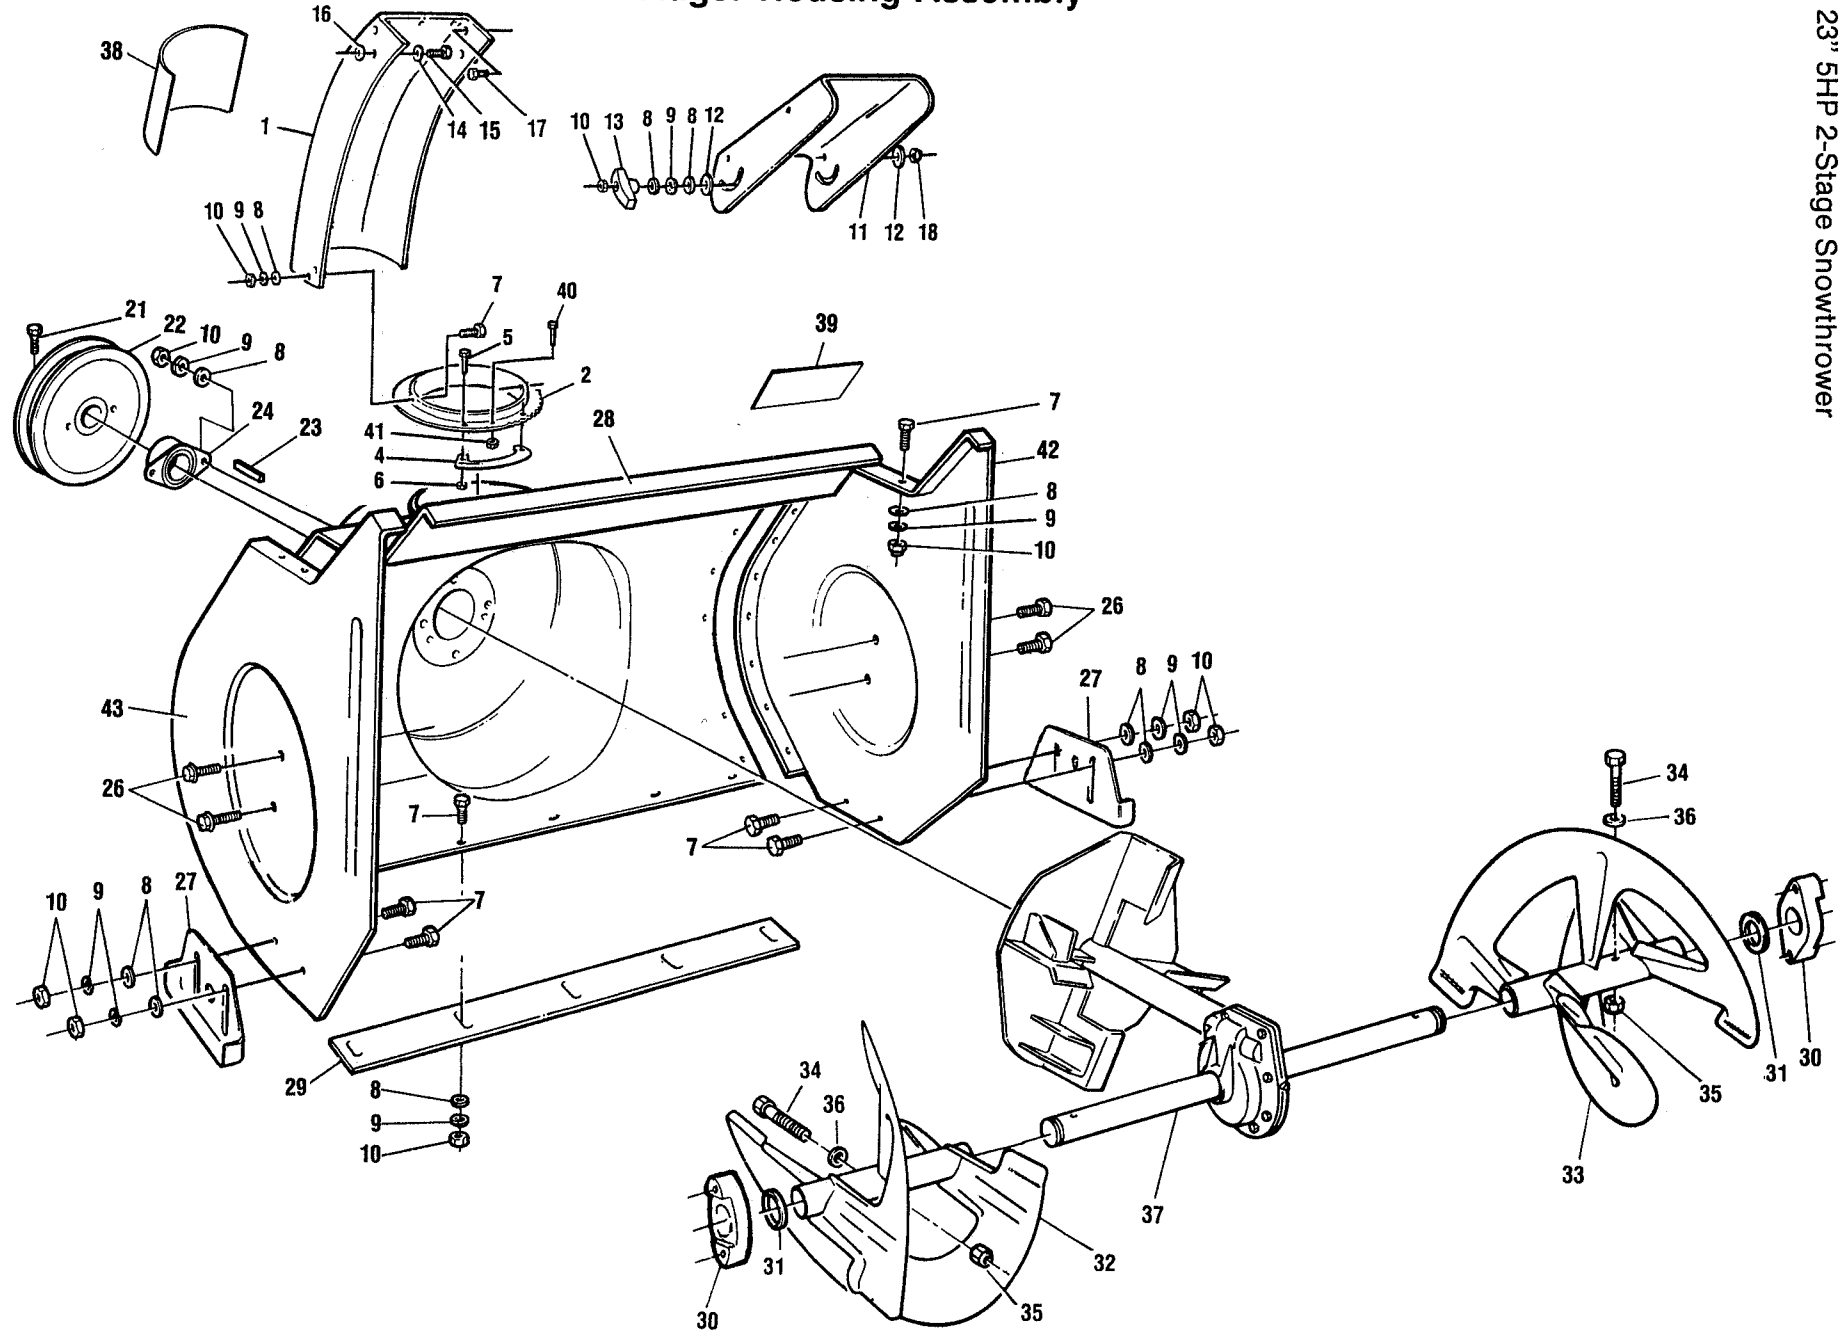

Auger Housing Assembly

Model: A5230K
23" 5HP 2-Stage Snowthrower

P/L 689299
S/N 602508

Auger Housing Assembly

Reference No.	Part No.	Description
1	662684	Chute extension
2	698449	Flange
4	697698	Retainer
5	458232	8-32 x 1/2 bolt
6	154096	8-32 locknut
7	313510	5/16-18 x 3/4 carriage bolt
8	715185	5/16 flat washer
9	311118	5/16 lockwasher
10	310045	5/16 hex nut
11	697706	Chute deflector
12	672972	Plastic washer
13	673509	Wing knob
14	461996	7/16 flat washer
15	313502	5/16-18 x 1 carriage bolt
16	715417	3/8 flat washer
17	157321	5/16-18 x 3/4 pan head slotted bolt
18	310151	5/16-18 locknut
21	380048	5/16-18 x 5/8 bolt
22	707190	Auger pulley 6.5"
23	707943	3/16 key
24	708222	7/8 bearing
26	457523	5/16-18 x 3/4 self tapping screw
27	662569	Height adjustor
28	665190	Auger housing 23"
29	662429	23" scraper bar
30	707661	Bushing auger shaft
31	153387	Washer
32	662510	23" serrated auger R.H.
33	662502	23" serrated auger L.H.
34	708206	1/4-20 x 1-3/4 bolt
35	152967	1/4-20 locknut
36	672980	Spacer
37	713008	23" gear box assembly
38	677690	Decal - Danger
39	677682	Decal - Danger
40	150169	1/4-20 x 1 bolt
41	452615	1/4-20 locknut
42	665208	Side plate L.H.
43	665216	Side plate R.H.