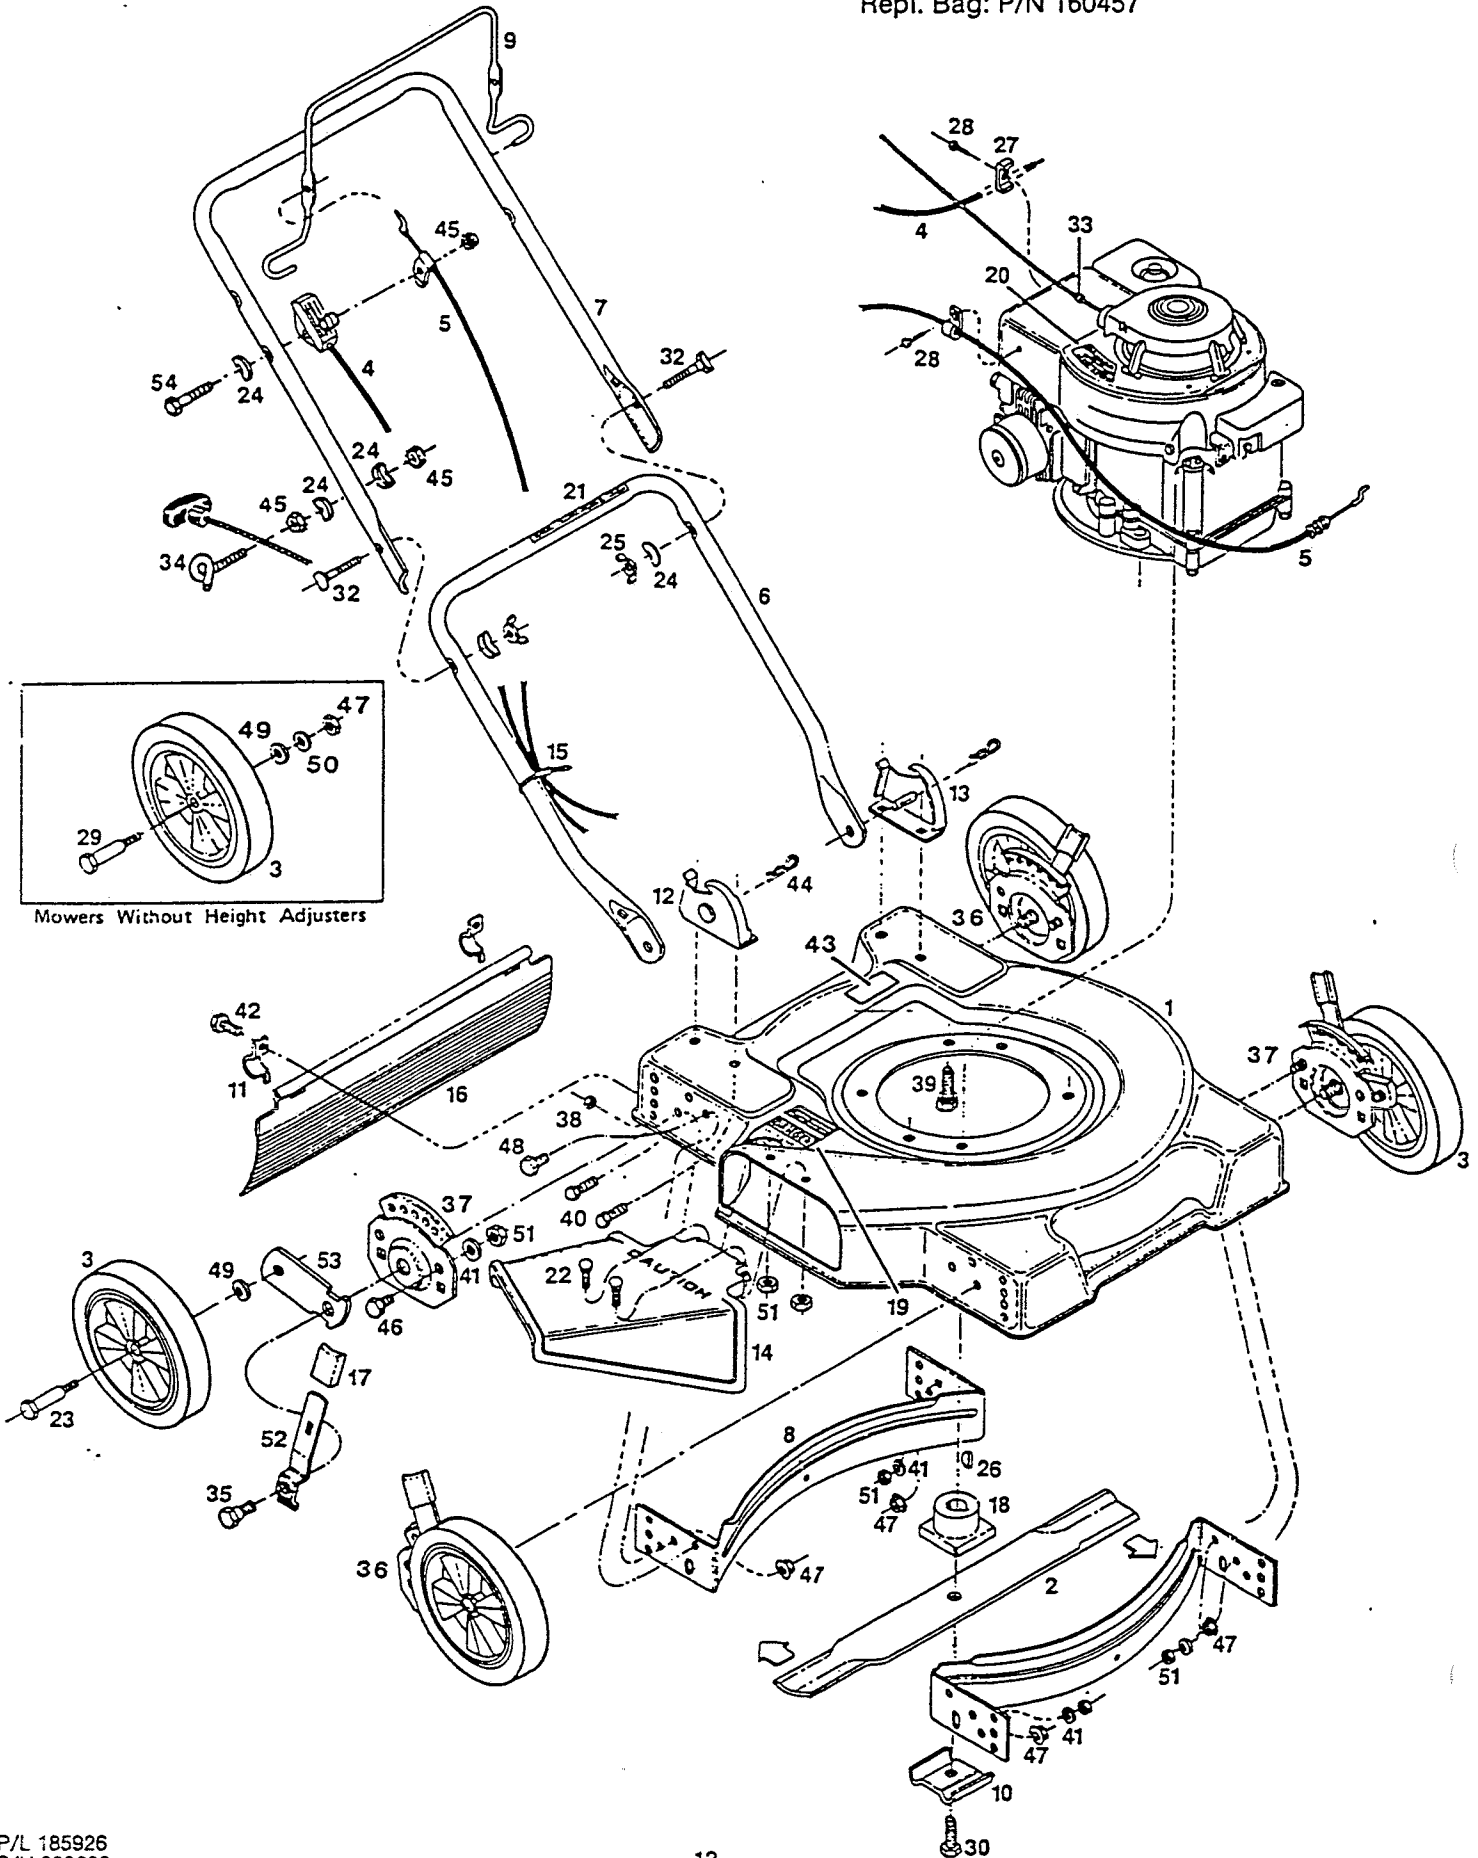

20" SIDE DISCHARGE ROTARY MOWER
MODEL: AE-2011H
Grass Catcher Model: GC 6AA - P/N 161018
Repl. Bag: P/N 160457

Mowers Without Height Adjusters

20" SIDE DISCHARGE ROTARY MOWER
MODEL: AE-2011H
Grass Catcher Model: GC 6AA - P/N 161018
Repl. Bag: P/N 160457

Index No.	Part No.	Description	Index No.	Part No.	Description
1	013532	Deck 20"	24	150201	Washer-Curved 5/16
1	013540	Deck 22"	25	150235	Wingnut 5/16-18
2	030031	Blade-20" Flat	26	150276	Woodruff Key #6
	030049	Blade-22" Flat	27	150318	Cable Clamp
3	Wheel Assembly*		28	150623	Screw-Sheet Metal #10 x 5/8
	498618	7" Plastic-White-Rib	29	156133	Wheel Bolt-Plastic Whl.-w/o Hgt. Adj.
	041046	7" Steel-White-Rib		150730	Wheel Bolt-Steel Whl.-w/o Hgt. Adj.
	041111	8" Steel-White-Rib	30	162024	Bolt-Blade
	498634	8" Plastic-White-Rib	31	151613	Bolt-Hex Head #10-32 x 3/8 Sems
4	051219	Control-Throttle w/Cable	32	151928	Bolt-Curved Head 5/16-18 x 1 3/4
5	052142	Cable-Engine Blade Control	33	152074	Rope Stop
6	071563	Handle-Lower	34	152371	Rope Guide
7	071076	Handle-Upper	35	153650	Shoulder Bolt-Hgt. Adj.*
	071084	Handle-Upper Vinyl Grip	36	428664	Back Plate-Height Adjuster R.H. Front L.H. Rear*
	072181	Handle-Upper Cushion Grip	37	428714	Back Plate-Height Adjuster L.H. Front R.H. Rear*
8	101519	Baffle 20/22"	38	452318	Nut-#10-24 HX Nylon Insert
9	104687	Bail-Engine/Blade Control	39	457168	Bolt-3/8-16 x 7/8 Thread Forming
	109470	Bail-Engine/Blade Control Vinyl Grip	40	457499	Bolt-1/4-20 x 1/2 Thread Forming
10	106336	Washer-Blade Adapter	41	462093	Washer-Flat 1/4"*
11	106914	Clip-Trailing Shield	42	458687	Bolt-Hex Head #10-24 x 1/2
12	107086	Handle Bracket-Right Hand	43	714170	Decal-Model Number
13	107094	Handle Bracket-Left Hand	44	715011	Hairpin Cotter
14	391706	Chute Deflector Assembly	45	715037	Nut-Keps 1/4-20
15	110379	Cable Tie	46	715045	Bolt-Hex Head 1/4-20 x 3/4*
16	111609	Trailing Shield-20/22" w/o Hgt. Adj.	47	451492	Locknut 3/8-16 Top*
	111617	Trailing Shield-20/22" w/Hgt. Adj.	48	715201	Bolt-Hex 3/8-16 x 3/4 w/o Hgt. Adj.
17	111559	Plastic Tip-Setting Lever*	49	715607	Washer-Belleville*
18	133231	Blade Adapter	50	715417	Washer 3/8 SAE*
19	144063	Decal-Danger	51	715508	Locknut 1/4-20 Top
20	001461	Decal-Blade Warning	52	776500	Setting Lever-Height Adjuster*
21	144899	Decal-Starting Instructions	53	777862	Wheel Lever-Height Adjuster*
22	150011	Bolt-Carriage 1/4-20 x 5/8	54	153874	Bolt-1/4-20 x 2 1/4 Hex
23	157420	Wheel Bolt-Plastic Whl.-w/Hgt. Adj.			
	150060	Wheel Bolt-Steel Whl.-w/Hgt. Adj.			

When servicing use only genuine factory replacement parts that are specifically for your particular model.

NOTE: Parts are right or left hand as viewed from the operator position.

Specifications subject to change without prior notice.

• Indicates optional equipment.