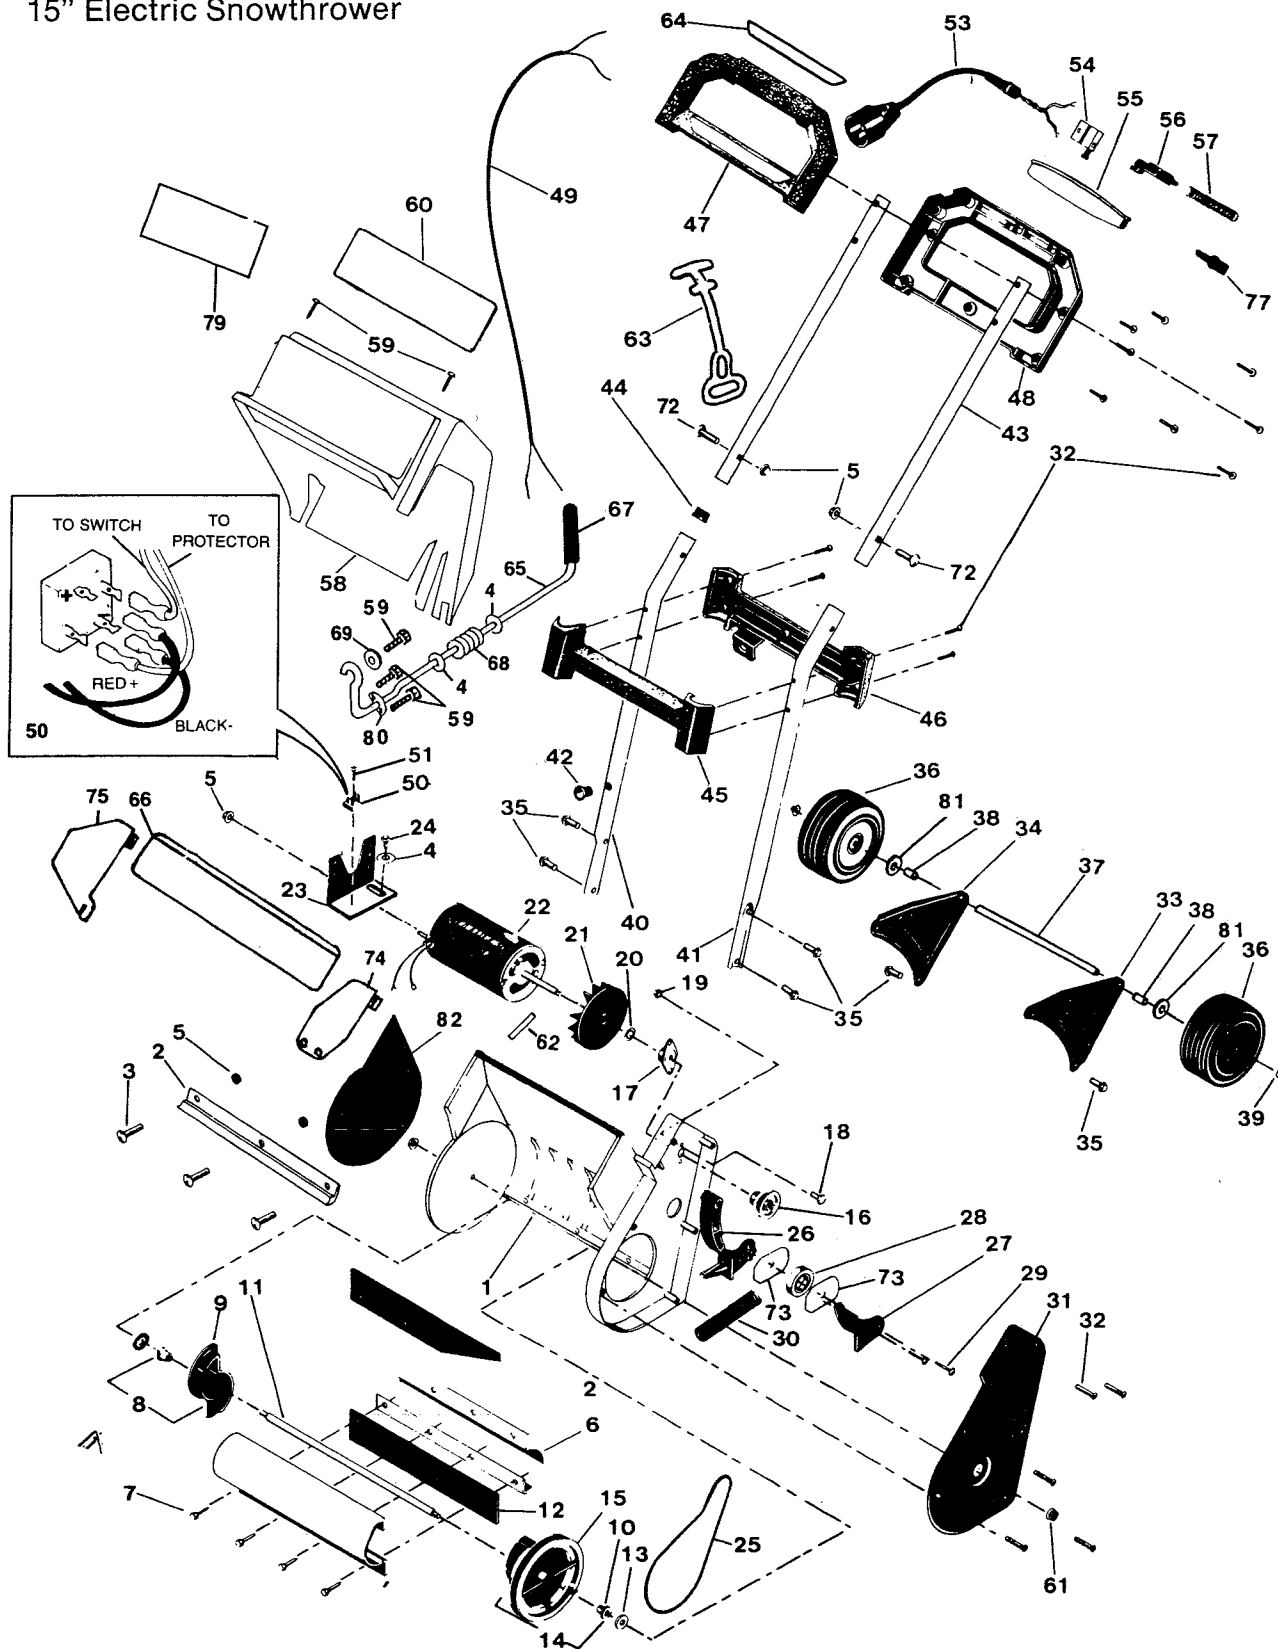

AW15 EL H J
SCW15 EL H J
 15" Electric Snowthrower

AW15 EL H J
SCW15 EL H J
15" Electric Snowthrower

Key No.	Part No.	Description	Key No.	Part No.	Description
1	672592	Housing - Scoop	42	840025	Bushing - Heyco
2	672600	Scraper	43A	657239	Handle Tube (Upper) Silver
3	150011	Bolt - Carr. 1/4 - 20 x 5/8	43B	657833	Handle, Tube (Upper) Grey
4	460923	Washer - Flat	44	672691	Bushing Snap
5	715078	1/4 - 20 Flange Nut	45A	672709	Handle - Assist. (Cover Half) Black
6	672618	Segment - Drum	45B	673582	Handle - Assist. (Cover Half) Grey
7	156505	Screw # 10 - 24 x 3/4	46A	672717	Handle - Assist. (Bottom Half) black
8	672626	Assy. - End Cap and Brg.	46B	673608	Handle - Assist. (Bottom Half) Grey
9	672634	Cap - Drum End	47A	672725	Handle (Cover Half) Black
10	664177	Bearing - Bronze	47B	673624	Handle (Cover Half) Grey
11	664185	Shaft - Paddle	48A	672733	Handle (Bottom Half) Black
12	672642	Paddle	48B	673632	Handle (Bottom Half) Grey
13	156513	Washer - Flat	49	630202	Assy. - Power Cord
14	672659	Assy. - Pulley & Brg.	50	630012	Rectifier
15	672667	Pulley - Driven	51	156547	Screw # 6 - 32 x 3/4
16	672675	Pulley - Drive	53	630228	Connecting Lead
17	664193	Bearing - Self Aligning	54	630236	Switch
18	715052	Screw 1/4 - 20 x 1/2	55	672741	Bar - Switch Actuator
19	715037	1/4 - 20 Keps Nut	56	672758	Interlock - Switch
20	311316	Washer - Thrust	57	664292	Spring - Switch Interlock
21	672683	Fan - Motor	58	672766	Shroud - Motor
22	610113	Motor	59	157586	Screw # 10 - 16 x 5/8
23	664201	Bracket - Motor Mtg.	60	678755	Label - For Safe Operation
24	156521	Screw 1/4 - 14 x 3/4	61	151340	Nut 5/16 - 18 Flange
25	707919	Belt - Drive	62	314112	Roll Pin
26	664219	Arm - Idler	63	673566	Strain Relief - Cord
27	664227	Retainer - Idler Brg.	64	679548	Label - Instruction
28	664235	Bearing - Idler	65	664300	Actuator Rod
29	156539	#8 x 5/8 Polyscrew	66	672774	Slider
30	664243	Spring - Idler	67	672782	Vinyl Tip
31	664250	Cover - Drive Housing	68	156695	Spring
32	152736	Screw # 8 - 18 x 3/4	69	156687	Washer
33	664268	Bracket - L.H. (Wheel)	72	157578	Bolt - Car. 1/4 - 20 x 1 1/4
34	664276	Bracket - R.H. (Wheel)	73	664318	Belt Retainer
35	153007	1/4 - 20 x 1/2 Self Tapping Screw	74	672790	Outer Vane
36	041434	Wheel	75	672808	Inner Vane
37	664284	Axle - Wheel	77	672816	Key - Switch Interlock
38	469544	Spacer - Wheel	79	679555	Label Danger
39	153767	Retainer - Pushnut	80	665091	Base Clamp
40A	657213	Handle Tube - R.H. (Lower) Silver	81	715185	5/16 Washer
40B	657817	Handle, Tube - R.H. (Lower) Grey	82	673038	Cover R.H.
41A	657221	Handle Tube - L.H. (Lower) Silver		688804	Operating Manual
41B	657825	Handle, Tube - L.H. (Lower) Grey			