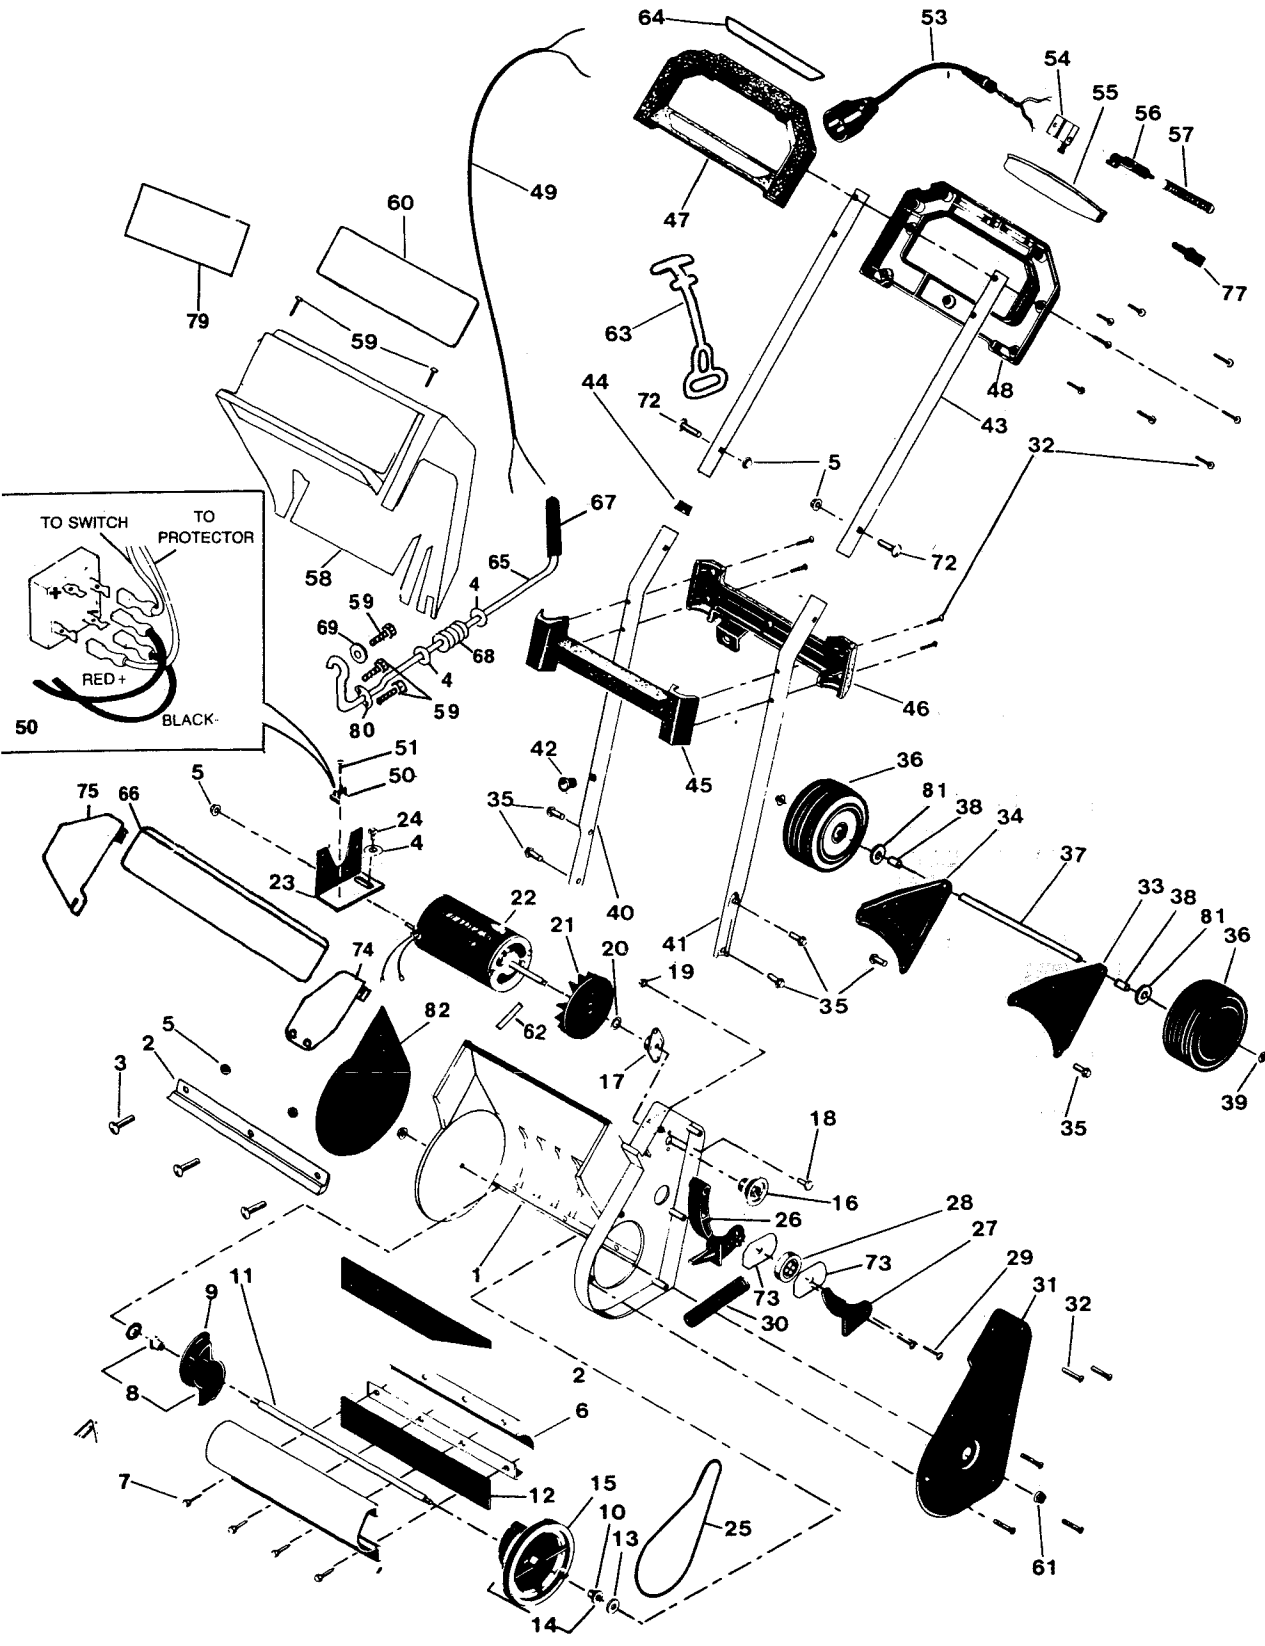

**AW15ELH
SCW15ELH
15" Electric Snowthrower**

**AW15ELH
SCW15ELH
15" Electric Snowthrower**

Key No.	Part No.	Description	Key No.	Part No.	Description
1	672592	Housing - Scoop	42	840025	Bushing - Heyco
2	672600	Scraper	43A	657239	Handle Tube (Upper) Silver
3	150011	Bolt - Carr. 1/4 - 20 x 5/8	43B	657833	Handle, Tube (Upper) Grey
4	460923	Washer - Flat	44	672691	Bushing Snap
5	715078	1/4 - 20 Flange Nut	45A	672709	Handle - Assist. (Cover Half) Black
6	672618	Segment - Drum	45B	673582	Handle - Assist. (Cover Half) Grey
7	156505	Screw # 10 - 24 x 3/4	46A	672717	Handle - Assist. (Bottom Half) black
8	672626	Assy. - End Cap and Brg.	46B	673608	Handle - Assist. (Bottom Half) Grey
9	672634	Cap - Drum End	47A	672725	Handle (Cover Half) Black
10	664177	Bearing - Bronze	47B	673624	Handle (Cover Half) Grey
11	664185	Shaft - Paddle	48A	672733	Handle (Bottom Half) Black
12	672642	Paddle	48B	673632	Handle (Bottom Half) Grey
13	156513	Washer - Flat	49	630202	Assy. - Power Cord
14	672659	Assy. - Pulley & Brg.	50	630012	Rectifier
15	672667	Pulley - Driven	51	156547	Screw # 6 - 32 x 3/4
16	672675	Pulley - Drive	53	630228	Connecting Lead
17	664193	Bearing - Self Aligning	54	630236	Switch
18	715052	Screw 1/4 - 20 x 1/2	55	672741	Bar - Switch Actuator
19	715037	1/4 - 20 Keps Nut	56	672758	Interlock - Switch
20	311316	Washer - Thrust	57	664292	Spring - Switch Interlock
21	672683	Fan - Motor	58	672766	Shroud - Motor
22	610113	Motor	59	157586	Screw # 10 - 16 x 5/8
23	664201	Bracket - Motor Mtg.	60	678755	Label - For Safe Operation
24	156521	Screw 1/4 - 14 x 3/4	61	151340	Nut 5/16 - 18 Flange
25	707919	Belt - Drive	62	314112	Roll Pin
26	664219	Arm - Idler	63	673566	Strain Relief - Cord
27	664227	Retainer - Idler Brg.	64	679548	Label - Instruction
28	664235	Bearing - Idler	65	664300	Actuator Rod
29	156539	#8 x 5/8 Polyscrew	66	672774	Slider
30	664243	Spring - Idler	67	672782	Vinyl Tip
31	664250	Cover - Drive Housing	68	156695	Spring
32	152736	Screw # 8 - 18 x 3/4	69	156687	Washer
33	664268	Bracket - L.H. (Wheel)	72	157578	Bolt - Car. 1/4 - 20 x 1 1/4
34	664276	Bracket - R.H. (Wheel)	73	664318	Belt Retainer
35	153007	1/4 - 20 x 1/2 Self Tapping Screw	74	672790	Outer Vane
36	041434	Wheel	75	672808	Inner Vane
37	664284	Axle - Wheel	77	672816	Key - Switch Interlock
38	469544	Spacer - Wheel	79	679555	Label Danger
39	153767	Retainer - Pushnut	80	665091	Base Clamp
40A	657213	Handle Tube - R.H. (Lower) Silver	81	715185	5/16 Washer
40B	657817	Handle, Tube - R.H. (Lower) Grey	82	673038	Cover R.H.
41A	657221	Handle Tube - L.H. (Lower) Silver		688804	Operating Manual
41B	657825	Handle, Tube - L.H. (Lower) Grey			