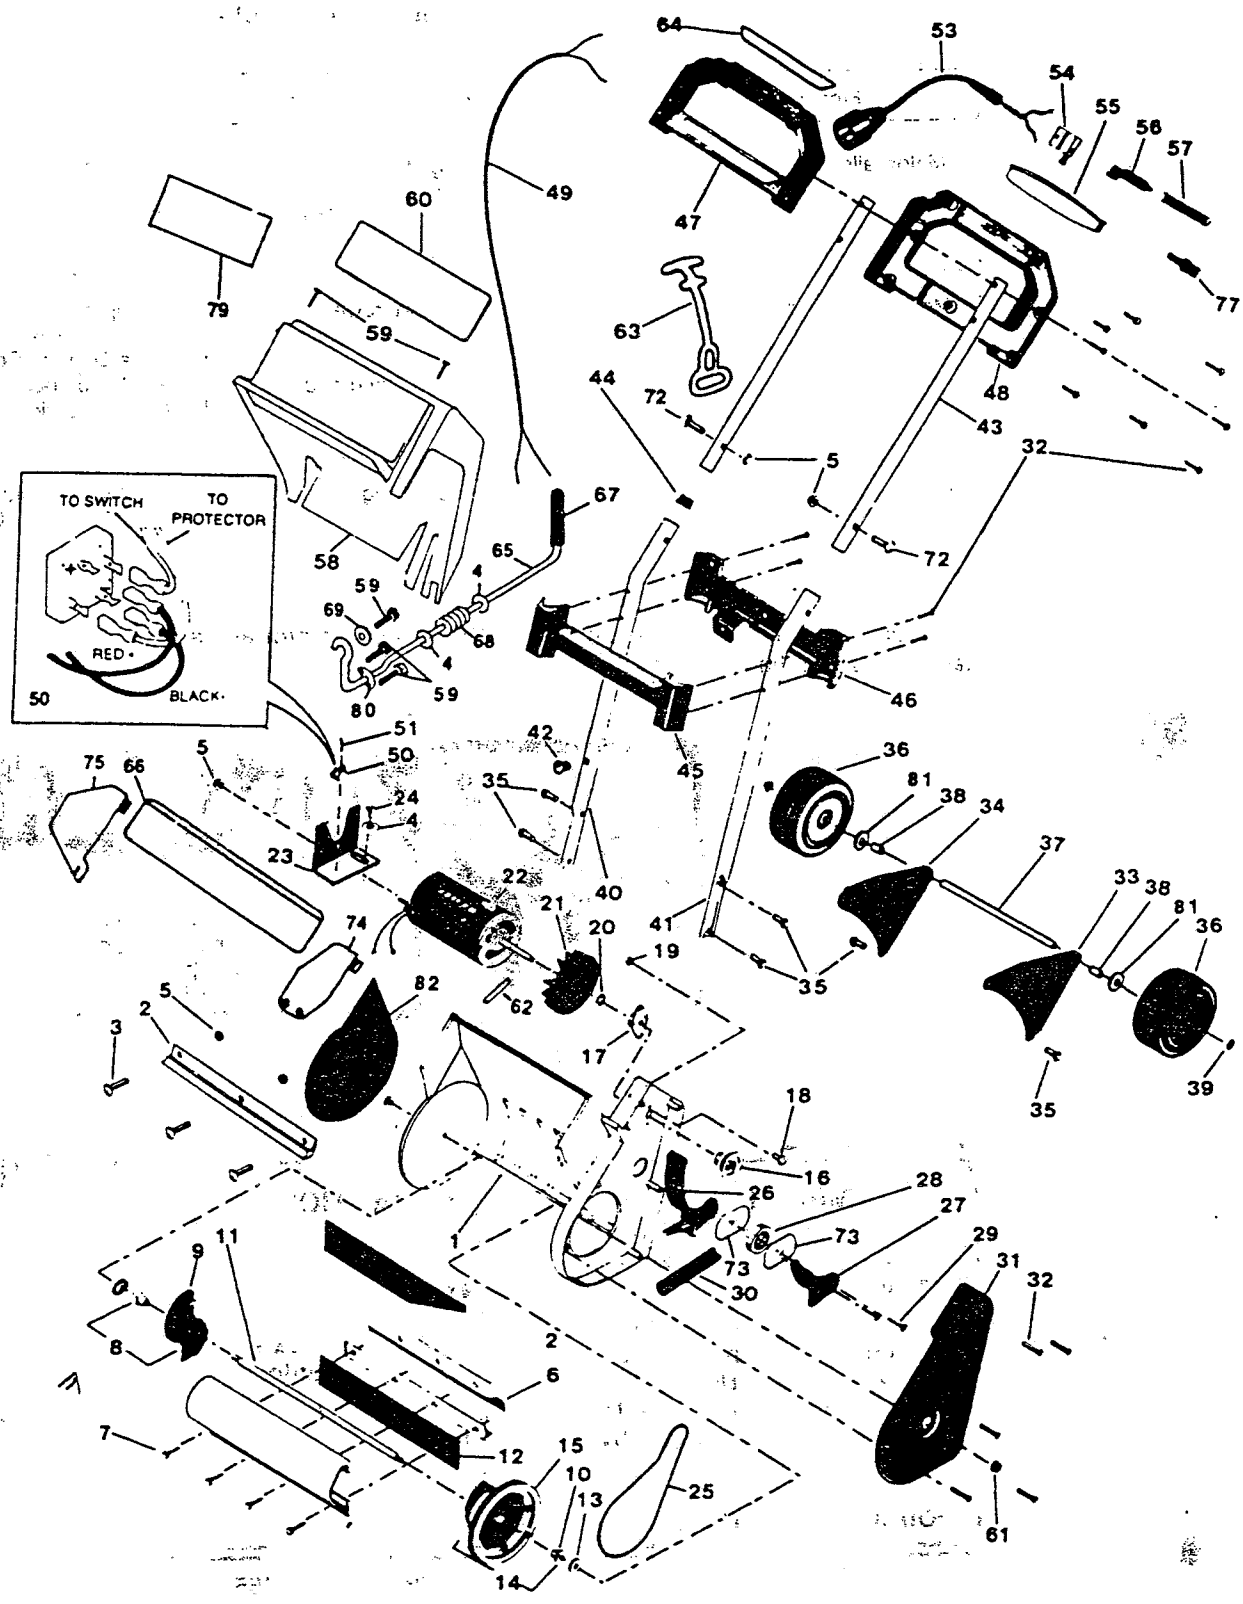

Model: AW15 ELL
 SCW15 ELL
 15" Electric 1-Stage Snowthrower

P/L 688804
 A S/N 602474
 S S/N 602466

**Model: AW15 ELL
SCW15 ELL
15" Electric 1-Stage Snowthrower**

Key No.	Part No.	Description	Key No.	Part No.	Description
1	672592	Housing - Scoop	42	840025	Bushing - Heyco
2	672600	Scraper	43A	657239	Handle Tube (Upper) Silver
3	150011	Bolt - Carr. 1/4 - 20 x 5/8	43B	657833	Handle, Tube (Upper) Grey
4	460923	Washer - Flat	44	672691	Bushing Snap
5	715078	1/4 - 20 Flange Nut	45A	672709	Handle - Assist. (Cover Half) Black
6	672618	Segment - Drum	45B	673582	Handle - Assist. (Cover Half) Grey
7	156505	Screw # 10 - 24 x 3/4	46A	672717	Handle - Assist. (Bottom Half) black
8	672626	Assy. - End Cap and Brg.	46B	673608	Handle - Assist. (Bottom Half) Grey
9	672634	Cap - Drum End	47A	672725	Handle (Cover Half) Black
10	664177	Bearing - Bronze	47B	673624	Handle (Cover Half) Grey
11	664185	Shaft - Paddle	48A	672733	Handle (Bottom Half) Black
12	672642	Paddle	48B	673632	Handle (Bottom Half) Grey
13	156513	Washer - Flat	49	630202	Assy. - Power Cord
14	672659	Assy. - Pulley & Brg.	50	630012	Rectifier
15	672667	Pulley - Driven	51	156547	Screw # 6 - 32 x 3/4
16	672675	Pulley - Drive	53	630228	Connecting Lead
17	664193	Bearing - Self Aligning	54	630236	Switch
18	715052	Screw 1/4 - 20 x 1/2	55	672741	Bar - Switch Actuator
19	715037	1/4 - 20 Keps Nut	56	672758	Interlock - Switch
20	311316	Washer - Thrust	57	664292	Spring - Switch Interlock
21	672683	Fan - Motor	58	672766	Shroud - Motor
22	610113	Motor	59	157586	Screw # 10 - 16 x 5/8
23	664201	Bracket - Motor-Mtg	60	678755	Label - For Safe Operation
24	156521	Screw 1/4 - 14 x 3/4	61	151340	Nut 5/16 - 18 Flange
25	707919	Belt - Drive	62	314112	Roll Pin
26	664219	Arm - Idler	63	673566	Strain Relief - Cord
27	664227	Retainer - Idler Brg	64	679548	Label - Instruction
28	664235	Bearing - Idler	65	664300	Actuator Rod
29	156539	#8 x 5/8 Polyscrew	66	672774	Slider
30	664243	Spring - Idler	67	672782	Vinyl Tip
31	664250	Cover - Drive Housing	68	156695	Spring
32	152736	Screw # 8 - 18 x 3/4	69	156687	Washer
33	664268	Bracket - L.H. (Wheel)	72	157578	Bolt - Car 1/4 - 20 x 1 1/4
34	664276	Bracket - R.H. (Wheel)	73	664318	Belt Retainer
35	153007	1/4 - 20 x 1/2 Self Tapping Screw	74	672790	Outer Vane
36	041434	Wheel	75	672808	Inner Vane
37	664284	Axle - Wheel	77	672816	Key - Switch Interlock
38	469544	Spacer - Wheel	79	679555	Label Danger
39	153767	Retainer - Pushnut	80	665091	Base Clamp
40A	657213	Handle Tube - R.H. (Lower) Silver	81	715185	5/16 Washer
40B	657817	Handle, Tube - R.H. (Lower) Grey	82	673038	Cover R.H.
41A	657221	Handle Tube - L.H. (Lower) Silver		578438	Operating Manual
41B	657825	Handle, Tube - L.H. (Lower) Grey			