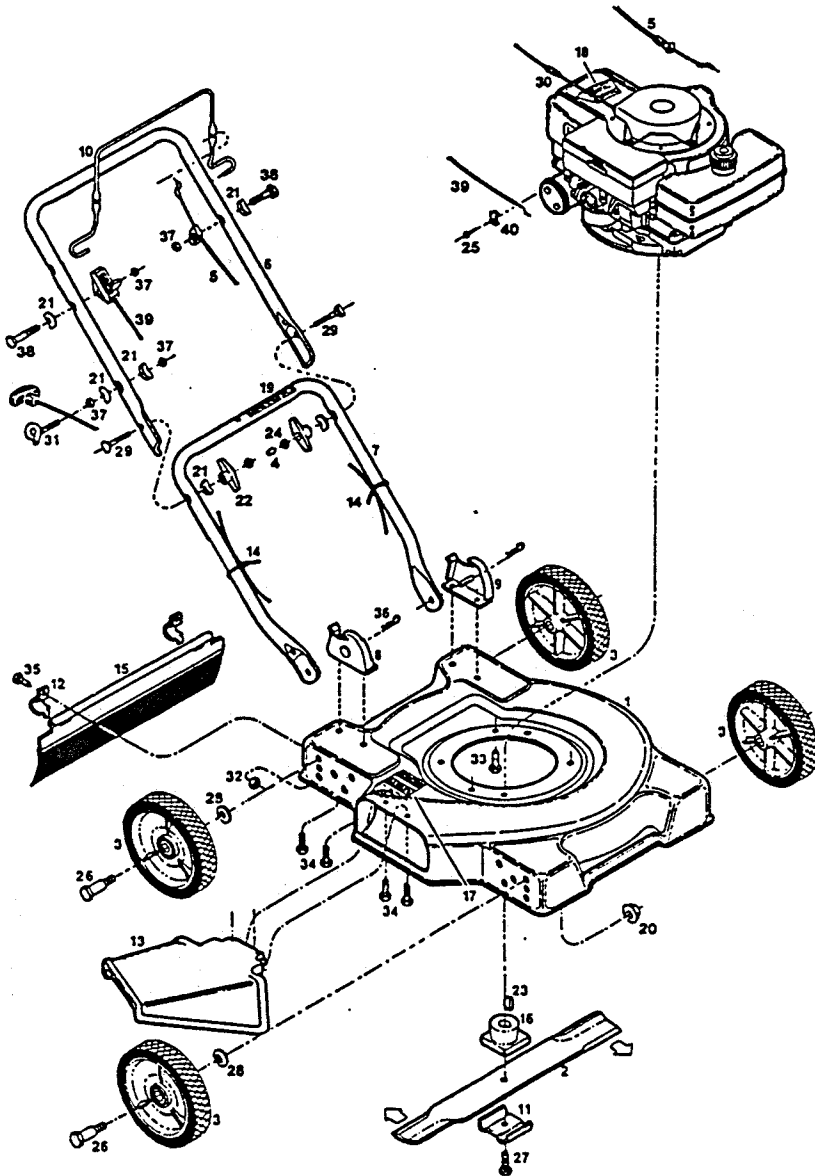

MODEL: AW19TL
19" CUT SIDE-DISCHARGE ROTARY MOWER
 Use Grass Catcher Model: GC6AA
 Grass Catcher: P/N 161018
 Repl. Bag: P/N 161158

INDEX NO.	PART NO.	DESCRIPTION
1	022269	Deck 19"
2	030023	Blade - 19" Flat
3	041533	Wheel 6-1/2" Plastic
	041012	Wheel 6" Plastic
	041863	Wheel 7" Steel
	043000	Wheel 7" Plastic
4	110064	Cap - Plastic
5	052845	Cable - Engine/Blade Control
6	071076	Handle - Upper
7	071563	Handle - Lower
8	092601	Handle Bracket - Right Hand
9	092619	Handle Bracket - Left Hand
10	104687	Bail - Engine/Blade Control
11	106336	Washer - Blade Adapter
12	106914	Clip - Training Shield
13	394619	Chute Deflector Assembly
14	110379	Cable Tie
15	114389	Trailing Shield
16	133231	Blade Adapter
17	144063	Decal - C.P.S.C. Danger
18	001461	Decal - Blade Warning
19	715557	Decal - Starting Instructions
20	156406	Locknut 3/8-16 Lock Flange
21	150201	Washer - Curved 5/16
22	113589	Wing Knob
23	150276	Woodruff Key #6
24	310045	Nut - 5/16-18 Hex
25	150623	Self Tap Screw #10 x 5/8
26	150730	Shoulder Bolt
27	162024	Bolt-Blade 3/8-24 x 1-1/4 Gr. 8
28	715607	Washer - Belleville
29	151936	Bolt - Curved Head 5/16-18 x 2-1/4
30	152074	Rope Stop
31	152371	Rope Guide
32	452318	Nut #10-24 Hx Nylon Insert
33	457168	Bolt - Hex Head Self Tap 3/8-16 x 7/8
34	457499	Bolt - Self Tap 1/4-20 x 5/8
35	458687	Bolt #10-24 x 1/2
36	715011	Hairpin Cotter
37	715037	Nut - Keps 1/4-20
38	450379	Bolt - 1/4-20 x 1-3/4"
39	051219	Control - Throttle
40	150318	Clamp-cable

- When servicing this unit use only genuine General Power OEM replacement parts that are specifically designed and engineered for this particular model.
- Do not operate unit unless all parts are properly attached and in good working order.
- Parts are right or left hand as viewed from the operator's position.
- Specifications are subject to change without notice.