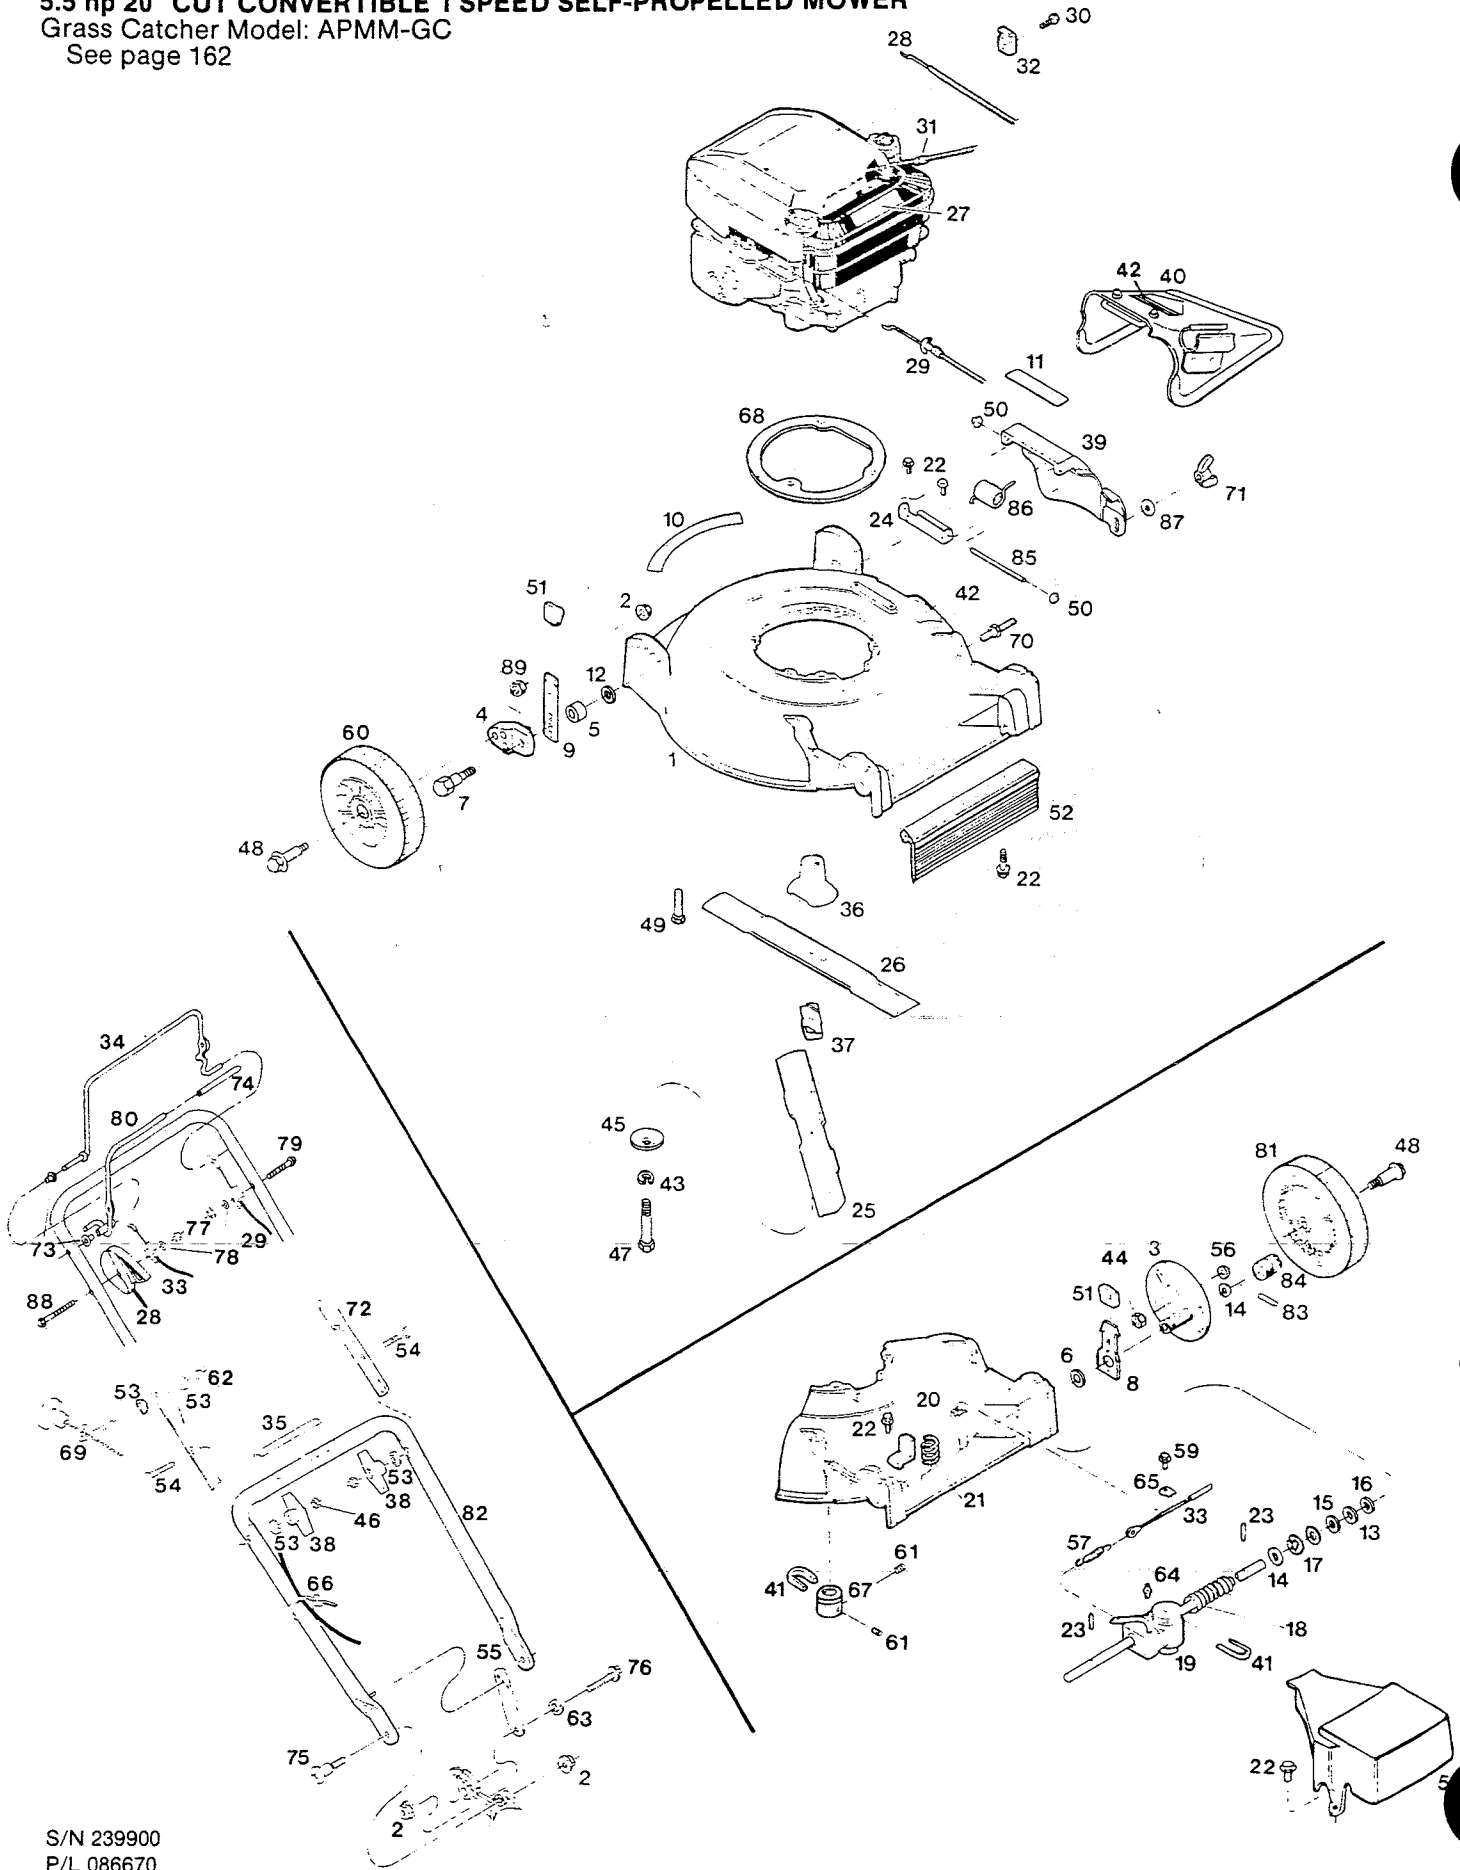

MODEL: AWPCM20P/5.5M
5.5 hp 20" CUT CONVERTIBLE 1 SPEED SELF-PROPELLED MOWER
Grass Catcher Model: APMM-GC
See page 162

S/N 239900
P/L 086670
O/M 086667
E/M 082690

MODEL: AWPCM20P/5.5M
5.5 hp 20" CUT CONVERTIBLE 1 SPEED SELF-PROPELLED MOWER
Grass Catcher Model: APMM-GC
See page 162

INDEX NO.	PART NO.	DESCRIPTION	INDEX NO.	PART NO.	DESCRIPTION
1	031450	Deck - 20"	46	310045	Nut - 5/16-18 hex
2	159236	Nut - 5/16-18 flg. lock	47	382846	Bolt - 3/8-24 x 3-1/2" HHCS Gr. 8
3	023712	Drive wheel support ass'y	48	382889	Bolt - wheel
4	031455	Wheel arm - blk	49	382881	Bolt - 3/8-16 x 1-3/4" hex
5	581274	Spacer - front hgt. adj.	50	452128	Nut - 1/4 push-on
6	581477	Spacer - rear hgt. adj.	51	579717	Plastic tip - height adjuster
7	581490	Bolt - height adjuster	52	579730	Trailing shield - plastic
8	023648	Setting lever assy R.H. rear	53	580335	Washer
	023630	Setting lever assy L.H. rear	54	581463	Bolt - handle
9	588451	Setting lever assy. R.H. front	55	095176	Handle support
	588452	Setting lever assy. L.H. front	56	581584	Washer - 3/8" flat
10	799562	Decal - logo	57	581933	Spring - extension
11	799505	Decal - danger mulch cover	58	582757	Drive cover
12	715185	Washer - 5/16" flat	59	158089	Screw - 1/4-20 x 1/2" hex hd. tap
13	579094	Washer - shim	60	588697	Wheel - 8" front
14	580632	Washer - 9/16" flat	61	583085	Set screw 1/4-20 x 3/8"
15	581005	Washer - 9/16" flat	62	583166	Nut - 1/4-20 lock
16	583308	Washer - 9/16" wave	63	583302	Washer
17	583355	E-ring	64	586247	Vent - gear reducer
18	115451	Cover - drive shaft	65	586626	Clamp - drive cable
19	166611	Transmission	66	587059	Cable tie
20	581501	Bracket - gear box	67	095218	Drive pulley
21	581581	Spring - compression	68	588984	Engine ring
22	583021	Screw - 1/4-20 x 3/4" hex hd. tap	69	587287	Eyebolt - 1/4-20
23	583400	Roll pin - 1/8 x 7/8	70	587992	Stud - 1/4-20 x 3/4"
24	095003	Bracket - hinge	71	587998	Wing nut - 1/4-20 nylon insert
25	031420	Blade - 20"	72	588434	Handle - upper
26	031421	Blade - recut 20"	73	588463	Bushing - drive bail
27	009415	Decal - blade warning	74	588474	Sleeve - drive bail
28	052951	Control - throttle w/cable	75	588491	Bolt - handle mtg.
29	053083	Cable - engine/blade control	76	588499	Bolt - handle supt.
30	166640	Screw - #10-16 x 5/8" tap	77	310052	Nut - 1/4-20 hex
31	152074	Rope stop	78	588515	Washer - 1/4" star
32	157552	Cable clamp	79	588519	Screw - 1/4-20 x 1-1/2" truss hd.
33	053084	Cable - traction control	80	588620	Bail - ground drive control
34	094375	Bail - engine/blade control	81	588709	Wheel - 8" power propelled
35	799599	Decal - starting instructions	82	588807	Handle - lower
36	095217	Adapter - blade with key	83	589363	Drive pin
37	094911	Spacer - blade	84	589417	Pinion R.H.
38	113589	Wing nut - plastic		589418	Pinion L.H.
39	115329	Cover - mulch 20"	85	604081	Rod hinge
40	115360	Chute deflector assembly	86	604082	Spring - mulch cover
41	116780	V-belt	87	615690	Washer - 1/4" flat
42	144063	Decal - CPSC danger	88	615799	Bolt - 1/4-20 x 2-1/2" HHCS
43	156919	Washer - 3/8" lock H.D.	89	715391	Nut - 3/8-16 hex
44	156406	Nut - 3/8-16 flg. lock			
45	164681	Washer - 3/8" conical