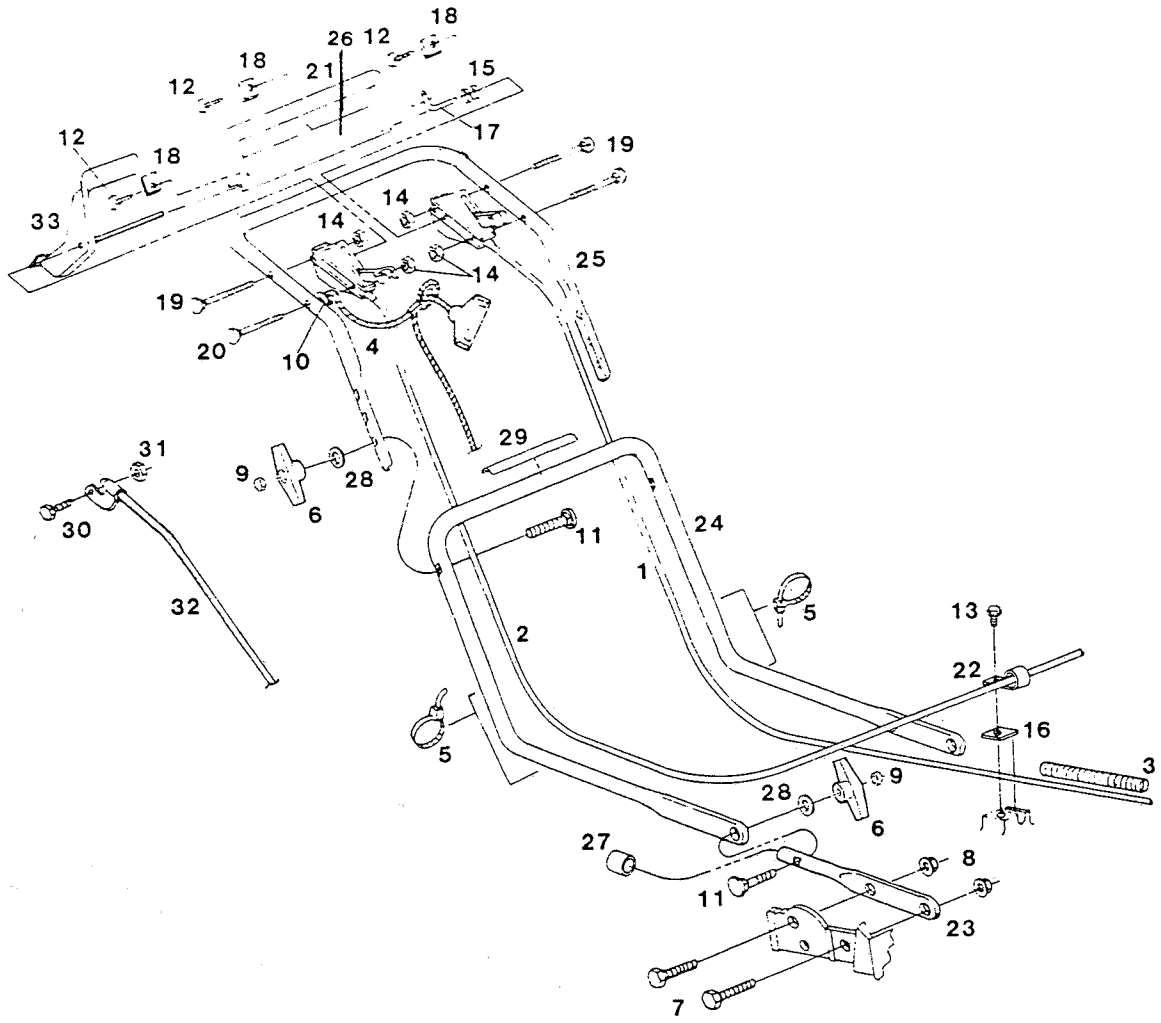

MODEL: AWPSB21P/5.5M
5.5 hp 21" CUT REAR-BAGGING SELF-PROPELLED MOWER
 Grass Catcher Included
 See page 233

INDEX PART

NO.	NO.	DESCRIPTION
1	052977	Control - Throttle w/Cable
2	053034	Cable - Engine/Blade Control
3	589494	Cover - Cable
4	589661	Grip Restraint
5	110379	Cable Tie
6	113589	Wing Nut
7	152108	Bolt - 5/16-18 x 1 HHCS Gr. 8
8	159236	Nut - 5/16-18 Flg. Lock
9	310045	Nut - 5/16-18 Hex
10	580335	Washer - Curved 1/4
11	581463	Bolt - Handle
12	583024	Screw - 1/4-10 x 5/8 Phillips Tap
13	583050	Screw - 1/4-20 x 5/8 Hex Tap
14	583166	Nut - 1/4-20 Hex Lock
15	586090	Spring - Compression
16	586626	Clamp - Throttle Cable
17	587708	Pivot - Shaft

INDEX PART

NO.	NO.	DESCRIPTION
18	587716	Clamp - Pivot Shaft
19	587955	Bolt - 1/4-20 x 2 Carriage
20	587965	Bolt - 1/4-20 x 2-1/4 Carriage
21	588154	Bail - Engine/Blade Control
22	588983	Clamp - Engine Control Cable
23	589362	Stub - Handle Mounting
24	589364	Handle - Lower
25	589398	Handle - Upper
26	799529	Decal - Cyclo Action
27	589412	Cap - Plug
28	715185	Washer - Flat 5/16
29	799599	Decal - Starting Instructions
30	582847	Bolt - 1/4-20 x 1-1/2 HHCS
31	583166	Nut - 1/4-20 Hex Lock
32	586633	Cable - Drive Control
33	589672	Lever - Ground Drive Control