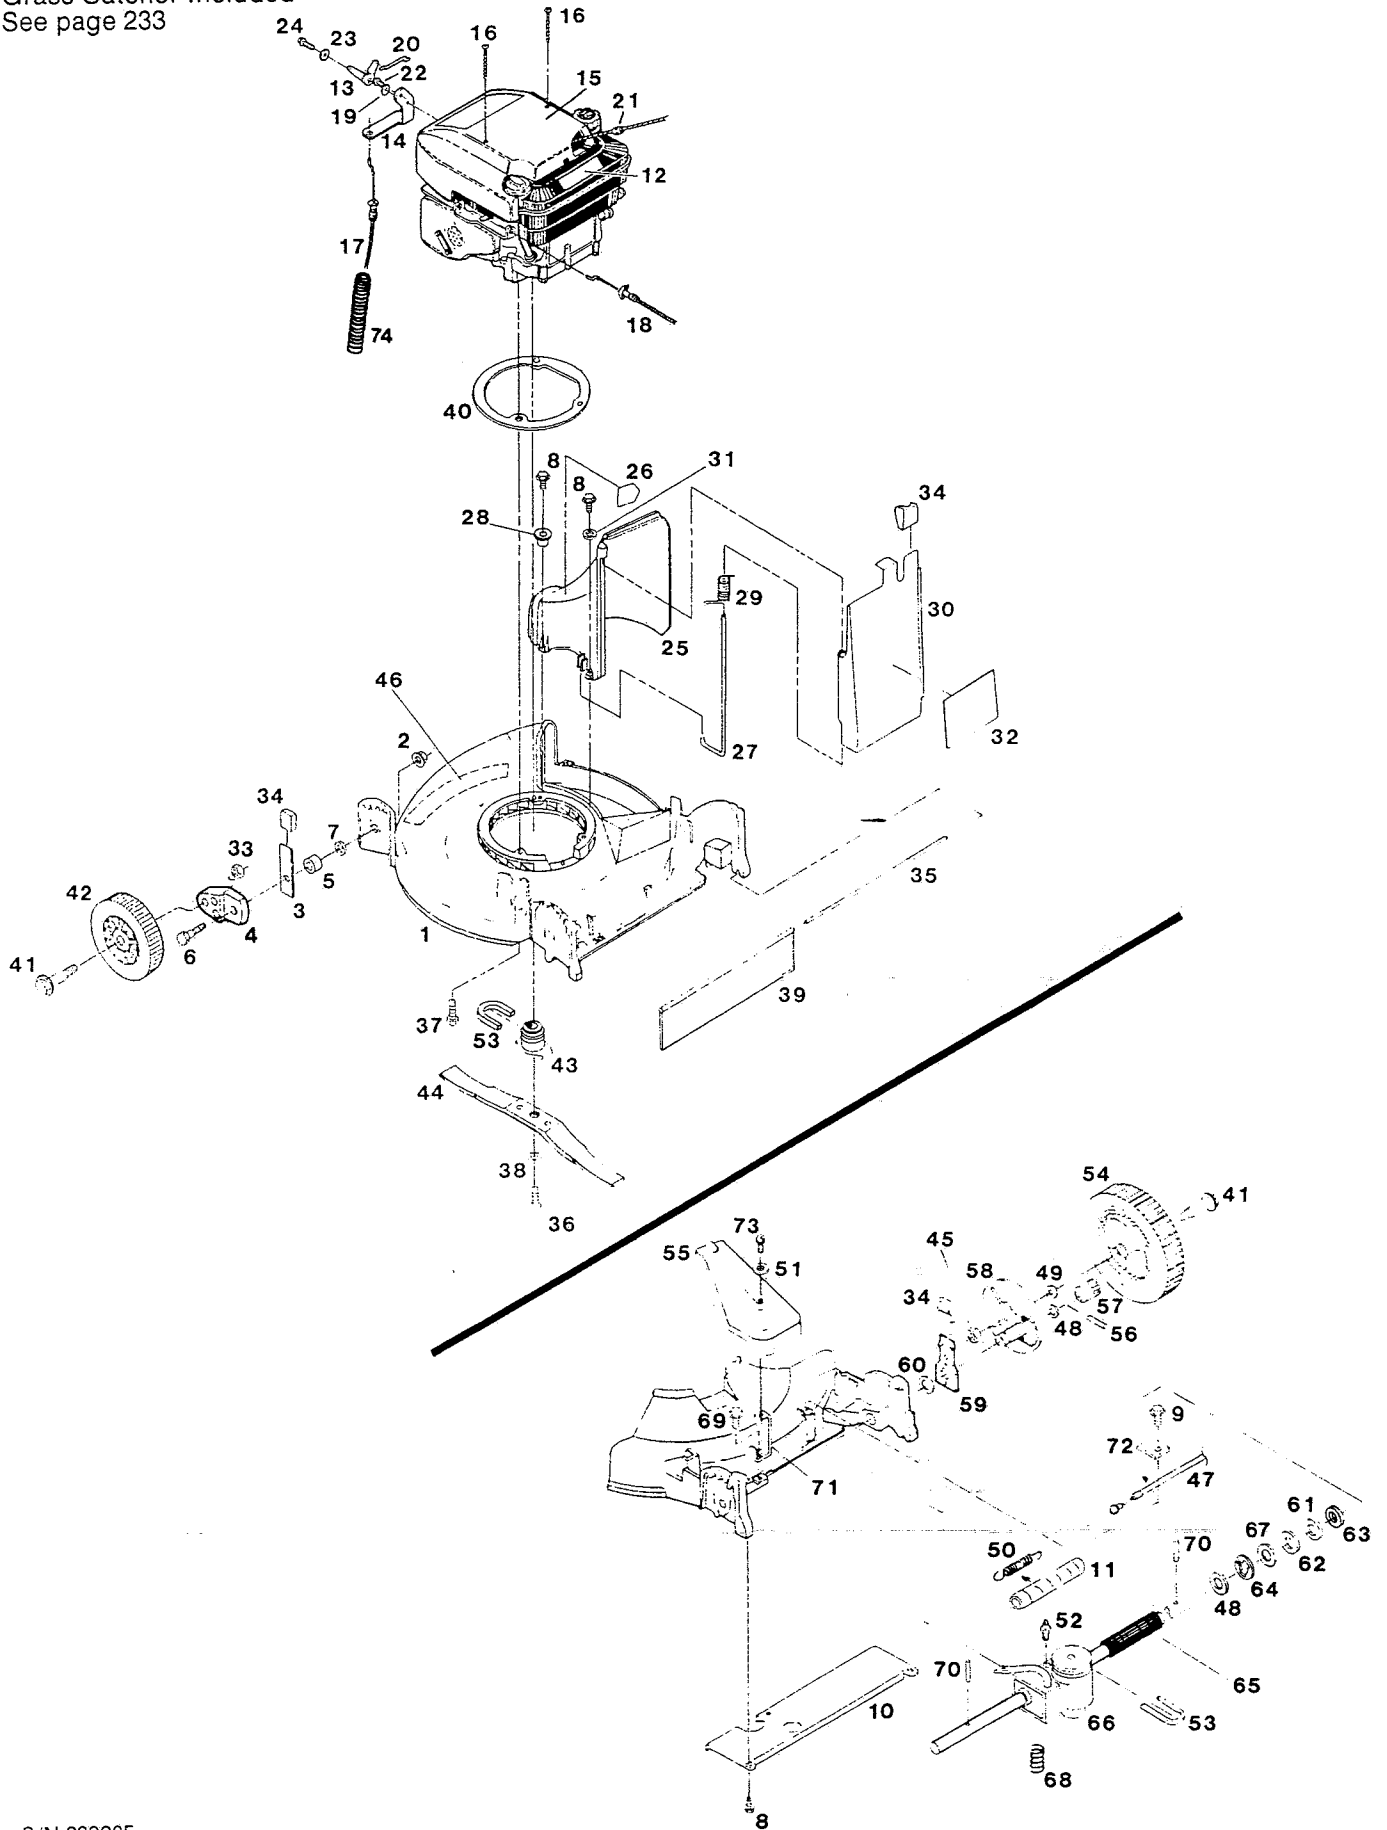

MODEL: AWPSB21P/5.5M
5.5 hp 21" CUT REAR-BAGGING SELF-PROPELLED MOWER
Grass Catcher Included
See page 233

S/N 239905
P/L 082670
O/M 082766
E/M 082690

MODEL: AWPSB21P/5.5M
5.5 hp 21" CUT REAR-BAGGING SELF-PROPELLED MOWER
Grass Catcher Included
See page 233

INDEX PART

NO.	NO.	DESCRIPTION
1	589492	Deck - 21" Red
2	159236	Nut - 5/16 Flg. Lock
3	586051	Setting Lever Assembly
4	031455	Wheel Arm
5	581274	Spacer - Wheel
6	581490	Bolt - Height Adjuster
7	715185	Washer - Flat 5/16
8	583021	Screw - 1/4-20 x 3/4 Hex Tap
9	158089	Screw - 1/4-20 x 1/2 Hex Tap
10	116776	Cover - Rear
11	581526	Spring Cover
12	799503	Decal - Blade Warning
13	023682	Bellcrank
14	023683	Bracket - Throttle
15	036938	Cover - Engine
16	036731	Screw - #8-32 x 1-1/4 Phillips Tap
17	052977	Control - Throttle w/cable
18	053034	Cable - Engine/Blade Control
19	094250	Spacer - Stepped
20	094898	Throttle Link
21	152074	Rope Stop
22	157784	Screw - #10-24 x 3/8 Hex Tap
23	159467	Washer - Flat 3/16
24	380543	Screw - #10-24 x 3/4 Hex Tap
25	589594	Discharge Chute
26	143115	Decal - CPSC Danger
27	581483	Hinge Pin
28	583531	Eyelet
29	587976	Spring - Door Chute
30	589489	Door Chute
31	615690	Washer - Flat 1/4
32	799496	Decal - Door Warning
33	715391	Nut - Hex 3/8-16
34	579717	Plastic Tip - Height Adjuster
35	581486	Rod - Trailing Shield
36	382902	Bolt - 3/8-24 x 1-1/4 HHCS Gr. 8
37	382892	Bolt - 3/8-16 x 2-1/4 HHCS Gr. 5

INDEX PART

NO.	NO.	DESCRIPTION
38	156919	Washer - 3/8 Lock H.D.
39	581515	Trailing Shield - Plastic
40	588984	Engine Ring
41	382889	Wheel Bolt
42	588697	Wheel - 8" Front
43	095214	Adapter - Blade with Key
44	589413	Blade - 21"
45	156406	Nut - 3/8-16 Lock
46	799562	Decal - Logo
47	586633	Cable - Drive Control
48	580632	Washer - Flat
49	581584	Washer - Flat
50	581933	Spring - Extension
51	151555	Washer - Plain
52	586247	Vent
53	588705	V-Belt
54	588709	Wheel - 8" Power Propelled
55	589349	Cover - Drive
56	589363	Drive Pin
57	589417	Pinion R.H.
	589418	Pinion L.H.
58	023712	Drive Wheel Support Ass'y - Blk
59	586795	Setting Lever Ass'y - Blk
60	581477	Spacer - Rear Hgt. Adj.
61	579094	Washer - Shim
62	581005	Washer - Flat
63	583308	Washer - Wave
64	583355	E-Ring
65	115462	Dust Shield - Plastic
66	300014	Transmission
67	586266	Washer - Thrust
68	589468	Spring - Compression
69	583044	Screw - #10-16 x 1/2 Hex Hd. Tap
70	583400	Roll Pin - 1/8 x 7/8
71	116772	Bracket - Belt Cover Blk
72	586626	Clamp - Drive Control Cable
73	583022	Screw - 1/4-20 x 3/4 Phillips Tap
74	589494	Cover - Cable
-	397042	Kit - Side Discharge Chute (optional)

S/N 239905
P/L 082670
O/M 082766
E/M 082690