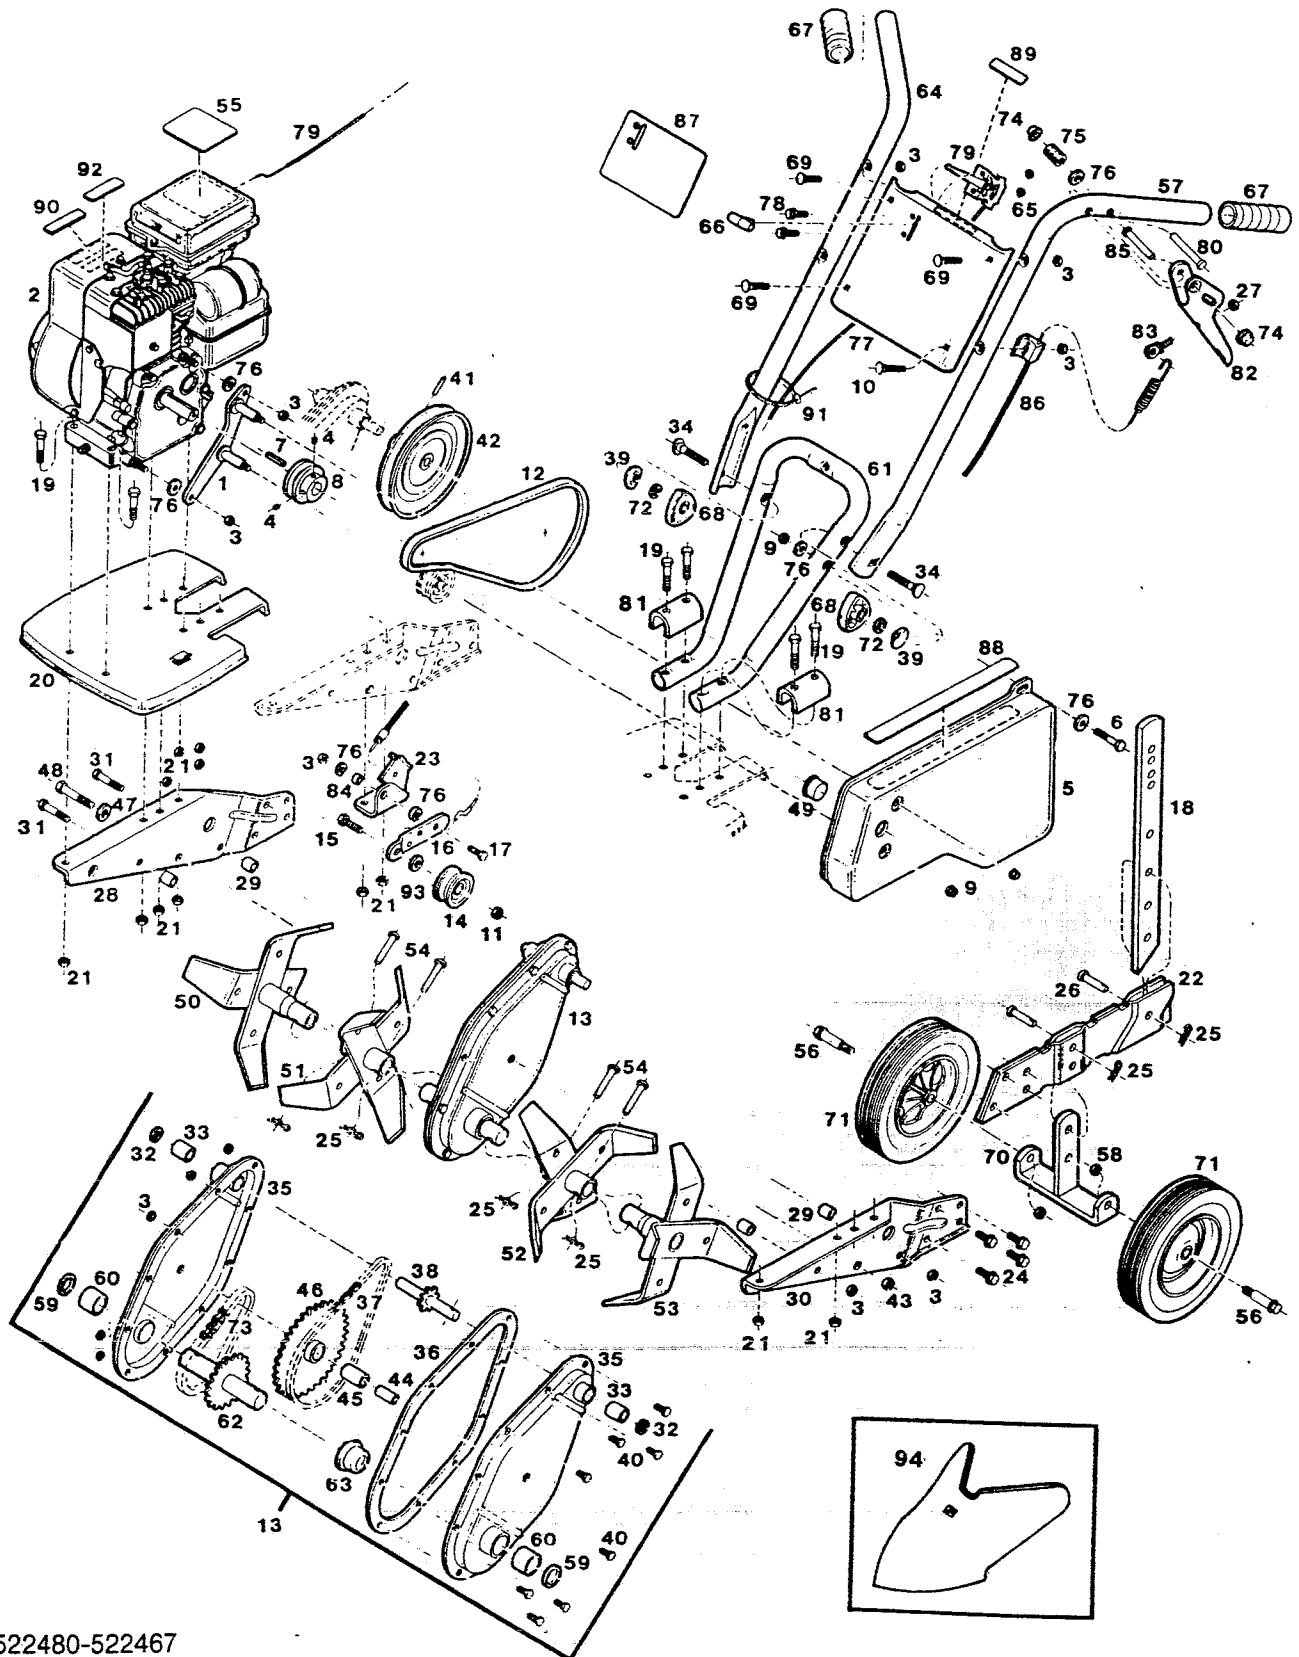

Tiller Parts Illustration

S/N 522480-522467
O/M 542174

Tiller Parts List

Specify Model and
Part Number When Ordering

Ref. No.	Part No.	Description	Ref. No.	Part No.	Description
1	463687	Plate-Belt Guide	48	459032	Bolt - Hex 3/8-16 x 2-1/4
2	*	Engine - 4 cycle	49	781625	Cup - Shaft Cover
3	715508	Nut - Hex 1/4-20 toplock	50	786640	Tine & Hub Assembly - R.H. Outer
4	315093	Set Screw - Pulley	51	786582	Tine & Hub Assembly - R.H. Inner
5	570036	Belt Guard Assembly	52	786558	Tine & Hub Assembly - L.H. Inner
6	450072	Bolt - Hex 1/4-20 x 1-1/2	53	786616	Tine & Hub Assembly - L.H. Outer
7	446369	Key - 3/16 Sq. x 1-1/4	54	488965	Pin - Clevis 5/16 x 1-1/4
8	618744	Pulley - Engine	55	553448	Decal - Tine Warning
9	715078	Nut - Hex 1/4-20 Whiz	56	153668	Bolt - Wheel
10	153932	Bolt - Carriage 1/4-20 x 1-3/4	57	731703	Handle - L.H.
11	715524	Nut - Hex 3/8-16 Lock	58	715086	Nut - Hex 3/8-16 Lock
12	421321	Belt - Drive	59	774760	Seal - Output Shaft, large
13	432427	Transmission Assembly	60	423632	Bearing - Output Shaft
14	672923	Pulley - Idler	61	555912	Yoke - Handle
15	457176	Bolt - Hex 3/8-16 x 1-1/4	62	417725	Shaft - Output w/Sprocket
16	779165	Arm - Idler	63	468249	Spacer - Tine Shaft
17	715045	Bolt - Hex 1/4-20 x 3/4	64	731711	Handle - R.H.
18	435289	Bar - Depth	65	715334	Nut - Hex 10-24 Keps
19	460311	Bolt - Hex 5/16-18 x 1-3/4	66	744037	Knob - Throttle Control
20	570077	Hood - Tine	67	751032	Grip - handle
21	715490	Nut - Hex 5/16-18 Toplock	68	744284	Knob - Handle Retainer
22	771576	Bracket - Depth Bar	69	152363	Bolt - Carriage 1/4-20 x 1-1/4
23	772889	Bracket - Idler Mtg.	70	771600	Bracket Assembly - Wheel
24	459131	Bolt - Hex 5/16-18 x 1	71	041772	Wheel - 8"
25	715011	Hairpin Cotter	72	153510	Washer - Lock 5/16 int tooth
26	616532	Pin - Clevis 3/8 x 1-5/8	73	425397	Chain - Roller, No. 420
27	452615	Nut - Hex 1/4-20 Nylok	74	452128	Palnut - 1/4" Dia.
28	446914	Beam - Main Support R.H.	75	775130	Spring - Latch
29	468256	Spacer - Beam	76	615690	Washer - 1/4" Dia.
30	446898	Beam - Main Support L.H.	77	574376	Panel - Handle
31	153874	Bolt - Hex 1/4-20 x 2 1/4	78	458687	Screw - Hex 10-24 x 1/2
32	774737	Seal - Input Shaft, small	79	530626	Control - Throttle w/Cable
33	423608	Bearing - Input Shaft	80	489013	Pin - Clevis 1/4" Dia. x 1-3/4
34	151936	Bolt - Curved Head 5/16-18 x 2-1/4	81	432963	Sleeve - Yoke Mounting
35	590026	Transmission-Half w/Bearings	82	731695	Lever - Control
36	762039	Gasket - Transmission Housing	83	450478	Bolt - Spade 1/4-20 x 3/4
37	425389	Chain - Roller, No.42	84	616789	Spacer - Idler Arm
38	417691	Shaft-Input w/Sprocket	85	489005	Pin - Clevis 1/4" x 1-1/2
39	150201	Washer - Curved	86	530188	Cable - Idler Control
40	380709	Bolt - Hex 1/4-20 x 1/2	87	553462	Decal - Handle Panel
41	715193	Pin - Roll 3/16 x 1-1/4	88	551648	Decal - Caution
42	584797	Pulley Assembly	89	551689	Decal - Control
43	715441	Nut - Hex 3/8-16 Whiz	90	402016	Decal - Hand Placement
44	432971	Sleeve - Bearing	91	110379	Cable Tie
45	423624	Bearing - Center Hub	92	551846	Decal - Caution Disengage
46	434829	Sprocket & Hub Assembly	93	159921	Washer - flat 3/8
47	461780	Washer - Lock 3/8 int tooth			
					OPTIONAL ACCESSORY
			94	465856	Furrowing Kit