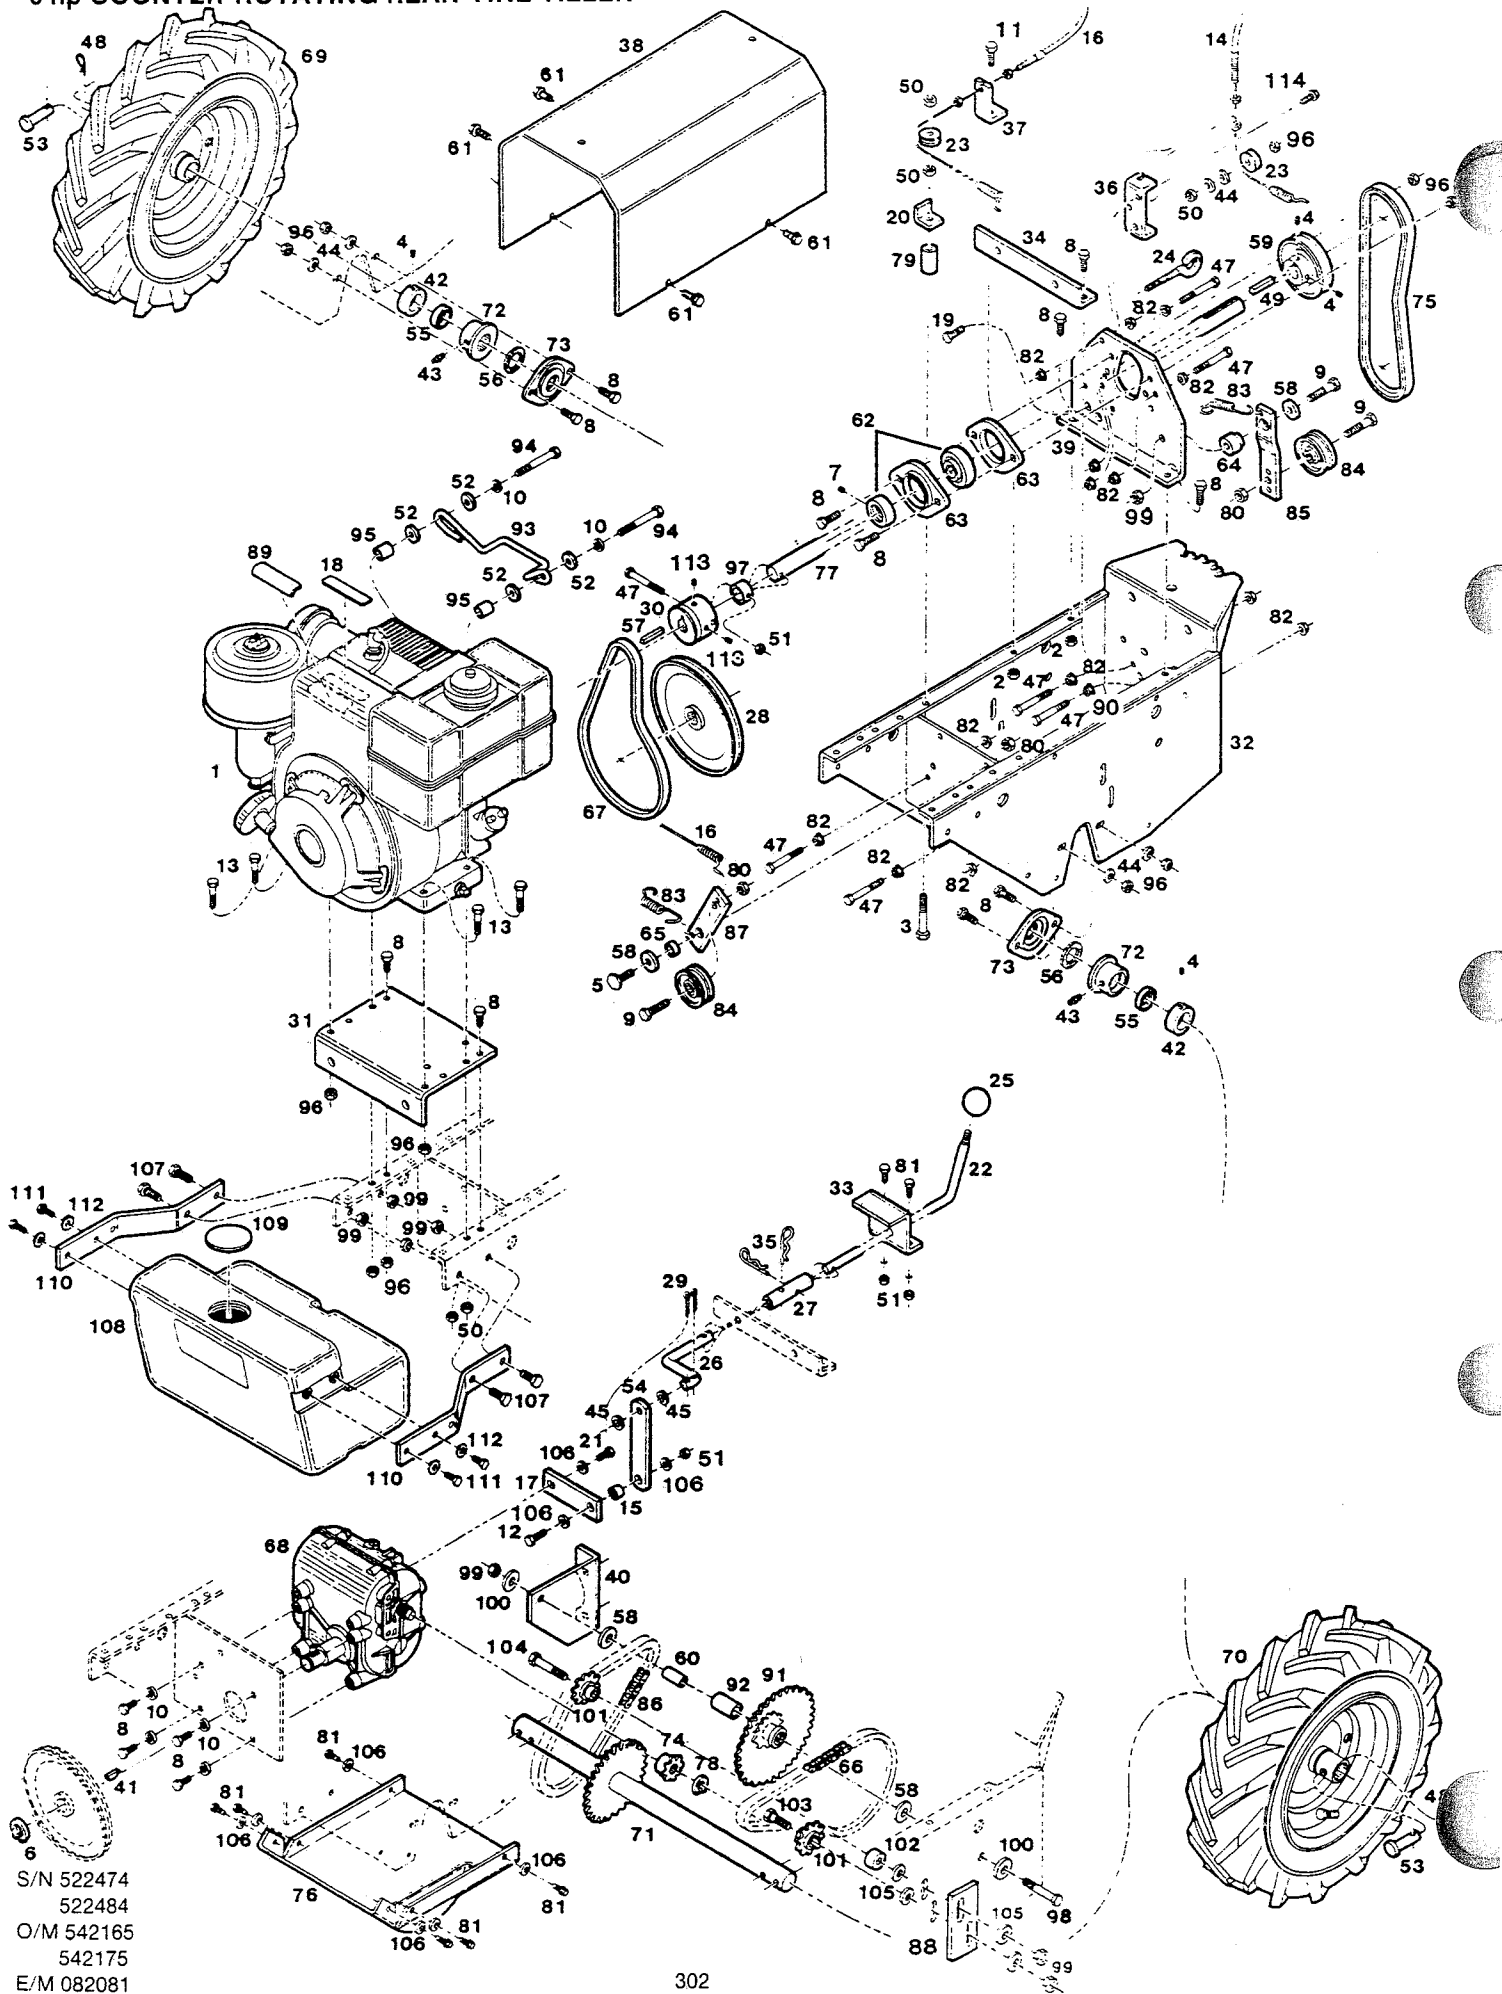

MODEL: AWT48M - CAWT48M
8 hp COUNTER-ROTATING REAR-TINE TILLER

S/N 522474
 522484
 O/M 542165
 542175
 E/M 082081

**MODEL: AWT48M - CAWT48M
8 hp COUNTER-ROTATING REAR-TINE TILLER**

Index No.	Part No.	Description	Index No.	Part No.	Description
1	*	Engine - 8 H.P.	61	617514	Bolt - hex self tap 5/16-18 x 5/8
2	157610	Nut - hex lock 5/16-18 flange	62	617795	Bearing - drive shaft
3	623439	Bolt - hex 5/16-18 x 2-1/2	63	617811	Flange - bearing retainer
4	315093	Set screw 5/16-18 x 1/4	64	617878	Bushing - pilot, idler arm
5	154369	Bolt - hex shoulder 3/8-16 x 1-1/4	65	617886	Bushing - idler arm
6	170035	Ring - retaining	66	584144	Chain - drive 54 links
7	157305	Set screw 1/4-20 x 1/4	67	136028	Belt - wheel drive
8	450346	Bolt - hex 5/16-18 x 3/4	68	171447**	Transmission - wheel drive (Tecumseh/Peerless Model 700-033) Includes 74 and 78
9	159020	Bolt - hex 3/8-16 x 1-1/2	69	558858	Wheel - drive, w/tire RH
10	311118	Washer - split lock 5/16	70	558866	Wheel - drive, w/tire LH
11	152108	Bolt - hex 5/16-18 x 1	71	591800	Axle - drive wheels w/sprocket
12	158972	Bolt - hex 1/4-20 x 1	72	584227	Bearing - axle
13	460311	Bolt - hex 5/16-18 x 1-3/4	73	558023	Flange - bearing retainer
14	530493	Cable - engaging, tine drive	74	620021	Sprocket - axle drive
15	467829	Bushing - arm	75	584425	Belt - tine drive
16	530501	Cable - engaging, ground drive	76	552836	Shield - dirt
17	558189	Lever - shift on transmission	77	623181	Shaft - drive, tiller tines
18	402016	Decal - Place Free Hand Here	78	620807	Ring - retaining
19	380402	Bolt - hex 5/16-18 x 1 1/2	79	156489	Spacer - bracket
20	555318	Bracket - angle	80	624908	Nut - hex lock 3/8-16
21	616144	Bolt - hex 1/4-28 x 1/2	81	158089	Screw - hex self tap 1/4-20 x 1/2
22	098897	Lever - shift	82	715078	Nut - hex 1/4-20 whiz flange
23	112177	Roller - cable	83	584383	Spring - idler
24	555359	Guide - cable	84	170530	Pulley - idler
25	616359	Knob - shift lever	85	557579	Arm - tine idler
26	557512	Rod - shift	86	584151	Chain - drive 48 links
27	557520	Connector - shift rod/lever	87	558254	Arm - drive idler
28	098863	Pulley - wheel drive transmission	88	576025	Plate-Idler back-up
29	317016	Pin - cotter	89	551846	Decal - CAUTION Disengage
30	098889	Pulley - drive, on engine	90	155242	Nut-hex jam 1/4-20
31	014639	Plate - engine mount	91	434829	Sprocket - idler
32	576330	Frame - chassis	92	423624	Bearing - sprocket
33	558247	Guide - shift lever	93	557553	Keeper - belt, engine
34	558163	Bracket - shift rod	94	158154	Bolt - hex 5/16-18 x 2-3/4
35	317040	Hairpin Cotter	95	469544	Spacer - belt keeper
36	558148	Support - cable	96	715490	Nut - hex top lock 5/16-18
37	558155	Bracket - cable	97	557405	Spacer - engine pulley
38	014647	Cover - belts and pulleys	98	456780	Bolt - hex 3/8-16 x 2-1/2
39	575670	Support - rear bearing	99	715086	Nut - hex lock 3/8-16
40	575183	Bracket - idler sprocket	100	715417	Washer 3/8 SAE
41	615534	Key - woodruff #9	101	584433	Sprocket - idler
42	557447	Collar - axle	102	158394	Spacer - upper sprocket
43	624890	Fitting - lubrication	103	159046	Bolt - hex 3/8-16 x 1 3/4
44	715185	Washer - flat 5/16	104	616003	Bolt - hex 3/8-16 x 2-3/8
45	159921	Washer - flat 3/8	105	156877	Washer - flat 3/8
46	615831	Bolt - hex 5/16-18 x 1-1/4	106	615690	Washer - flat 1/4
47	616094	Bolt - hex 1/4-20 x 2-1/2	107	715326	Bolt - hex 3/8-16 x 1
48	715011	Hairpin cotter	108	592543	Tank - front weight
49	382184	Key - square 3/16 x 1-3/8	109	584417	Cap - weight tank
50	616342	Nut - hex lock 5/16-18	110	575340	Bracket - weight tank
51	715508	Nut - hex lock 1/4-20	111	159004	Screw - hex 1/4-20 x 3/4
52	616508	Washer - flat	112	461715	Washer - ext tooth lock
53	616532	Pin - clevis	113	159608	Set screw 5/16-18 x 7/16
54	558171	Link - shifter	114	450858	Screw-hex self tap 1/4-20 x 3/4
55	616565	Seal - dust			
56	584110	Seal - felt ring			
57	616284	Key - square 1/4 x 2			
58	616854	Washer - flat 3/8 special			
59	616870	Pulley - drive, tine transmission			
60	432971	Sleeve - sprocket bearing			