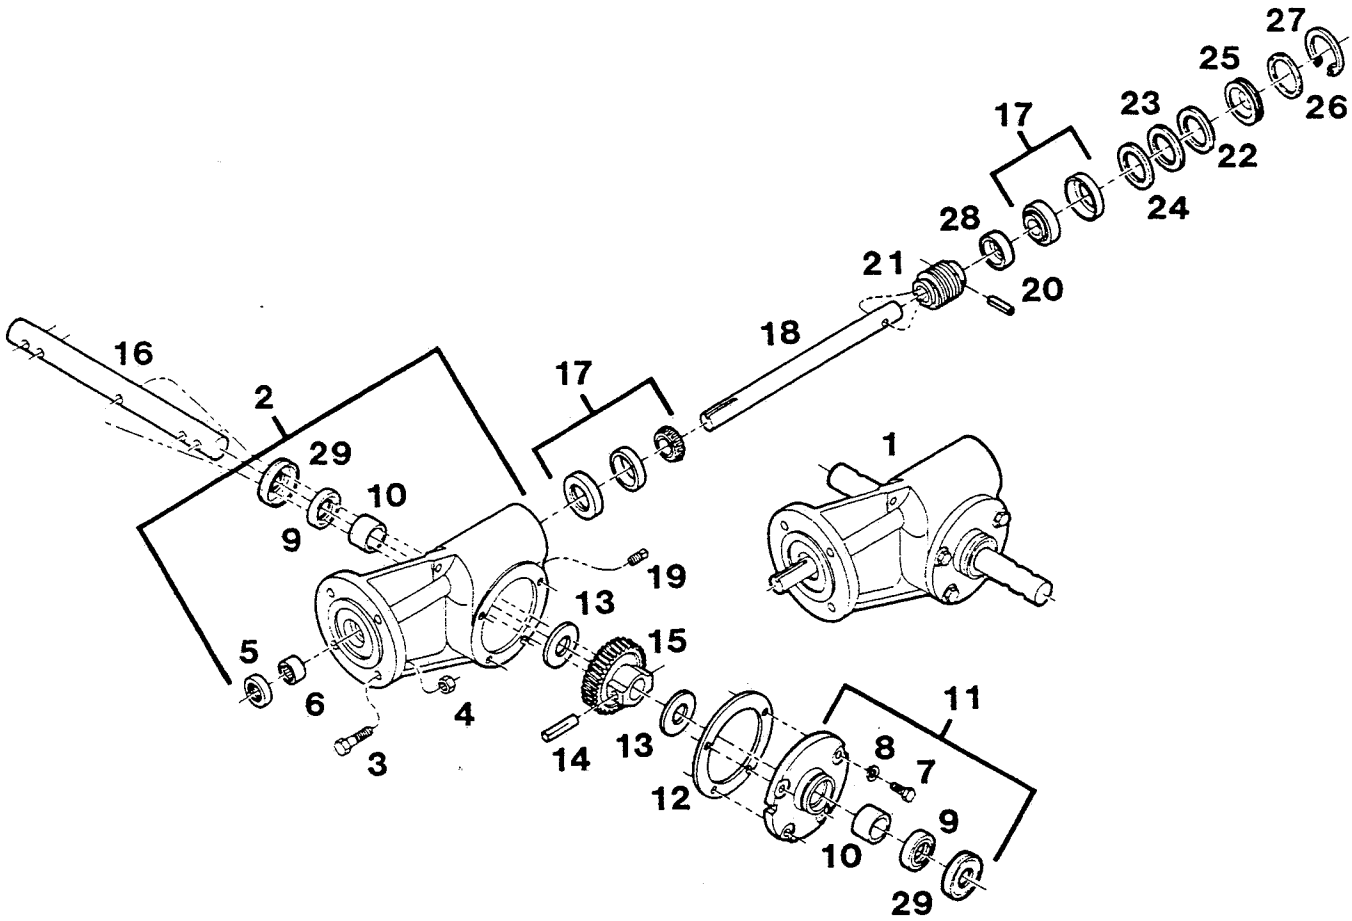

S/N 522474
522484
O/M 542165
542175
E/M 082081

MODEL: AWT48M - CAWT48M
8 hp COUNTER-ROTATING REAR-TINE TILLER

S/N 522474
522485
O/M 542165
542175
E/M 082081

TINE DRIVE TRANSMISSION

Index No.	Part No.	Description
1	592022	Transmission assembly
2	592378	Case-transmission w/bmgs & seals (includes one each of 5, 6, 9, 10 & 29)
3	159020	Bolt - hex 3/8-16 x 1-1/2
4	715086	Nut-hex lock 3/8-16
5	616383	Seal-oil, worm shaft
6	616524	Bearing-needle worm shaft
7	617019	Bolt - hex 5/16-18 x 7/8
8	311118	Washer-split lock 5/16
9	616391	Seal-oil, axle
10	617241	Bearing-needle, axle
11	592386	Cover-side w/ bmg & seals (includes one each of 9, 10 and 29)
12	617035	Gasket-cover
13	616417	Washer-thrust
14	616466	Pin-worm gear
15	624452	Gear-worm
16	617845	Axle-tine
17	545582	Bearing-worm shaft
18	617084	Shaft-worm
19	615500	Plug-pipe
	616912	Plug-breather
20	155515	Pin-roll 1/4 x 1-1/8
21	624429	Worm-drive
22	621334	Shim .003 (as required)
23	621342	Shim .005 (as required)
24	622506	Shim .020 (as required)
25	616433	Plug-seal
26	616441	O-ring
27	616425	Ring-retainer
28	623504	Collar-worm
29	762245	Cover-hub seal