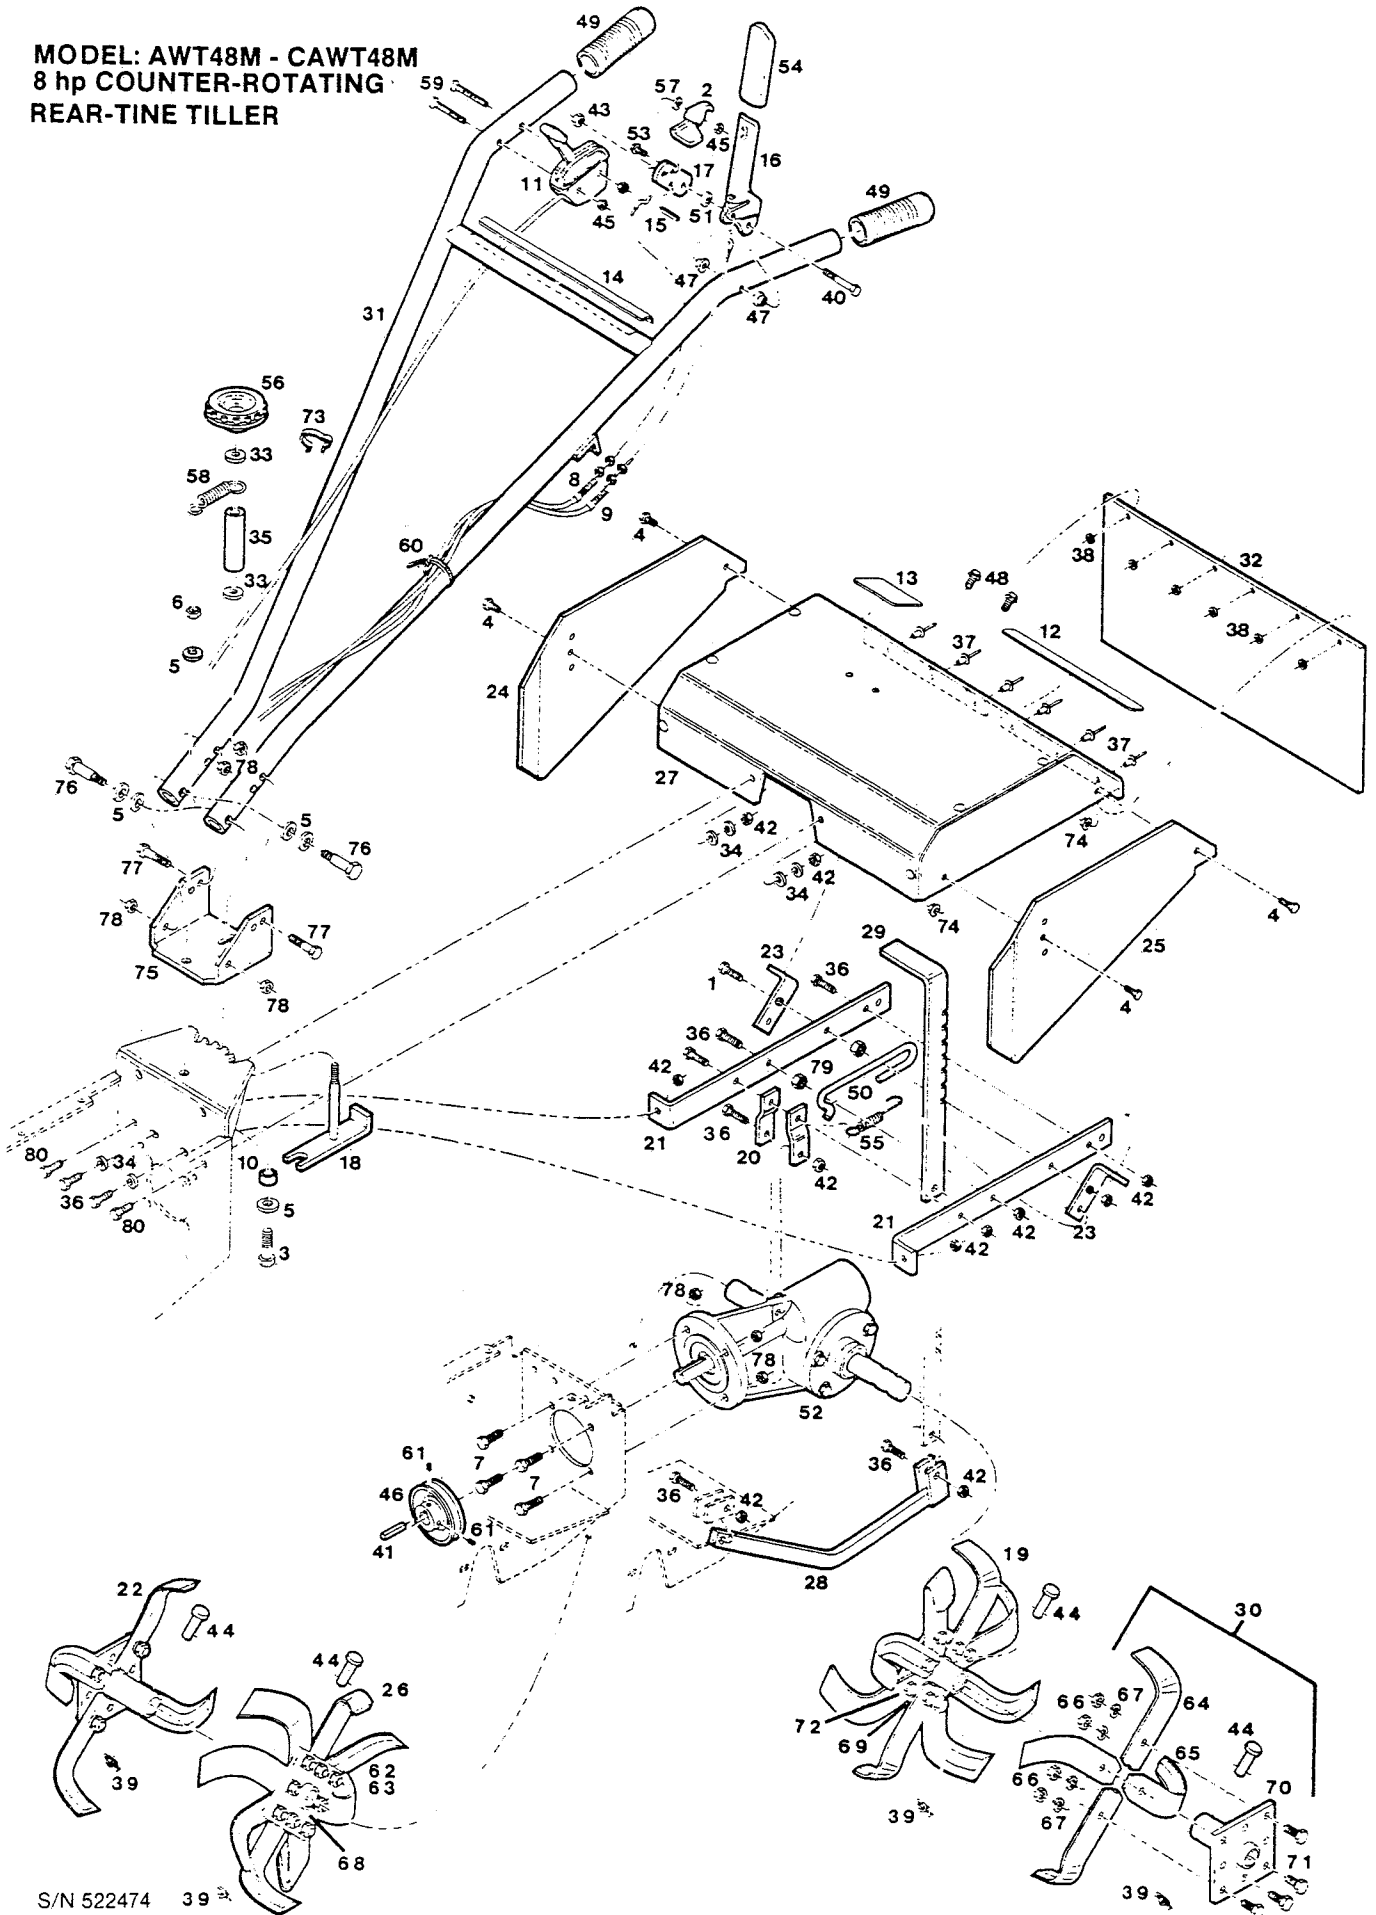

MODEL: AWT48M - CAWT48M
8 hp COUNTER-ROTATING
REAR-TINE TILLER

S/N 522474 39
522484
O/M 542165
542175
E/M 082081

**MODEL: AWT48M - CAWT48M
8 hp COUNTER-ROTATING REAR-TINE TILLER**

Index No.	Part No.	Description	Index No.	Part No.	Description
1	150250	Bolt - hex 5/16-18 x 1-1-1/2	41	382184	Key - square 3/16 x 1-3/8
2	558064	Catch - tine clutch arm	42	616342	Nut - hex lock 5/16-18
3	615922	Bolt - hex 1/2-13 x 1-3/4	43	715508	Nut - hex lock 1/4-20 top
4	158089	Screw - hex self tap 1/4-20 x 1/2	44	616532	Pin - clevis
5	156075	Washer - flat	45	452318	Nut - hex #10-24 nylock
6	157537	Nut - hex lock 1/2-13	46	616870	Pulley - drive, tine transmission
7	159020	Bolt - hex 3/8-16 x 1-1/2	47	584375	Bushing - nylon
8	530493	Cable - engaging, tine drive	48	617514	Screw - tapping 5/16-18 x 5/8
9	530501	Cable - engaging, ground drive	49	619221	Grip - handle
10	617787	Spacer - latch	50	620310	Pusher - depth bar
11	530451	Control - throttle w/cable	51	156182	Washer - plastic
12	551648	Decal - CAUTION	52	592022	Transmission - tine drive
13	553448	Decal - WARNING	53	155366	Screw - hex #10-24 x 5/8
14	552885	Decal - Grd Drive, Tine	54	622662	Cover - clutch lever
15	380477	Pin - roll	55	584383	Spring - depth bar
16	558049	Lever - clutch, ground drive	56	620195	Knob - handle lock
17	558080	Arm - tine clutch	57	154120	Washer - nylon
18	555615	Pull Bar - handle latch	58	620203	Spring - pull bar
19	575266	Tine Assembly LH inner	59	616052	Screw - slotted hex #10-24 x 2-1/4
20	558098	Bracket - transmission	60	621672	Tie - cable
21	571372	Support - dirt shield	61	315093	Set Screw 5/16-18 x 1/4
22	575639	Tine Assembly RH outer	62	573006	Tine - 11" RH
23	558106	Bracket - dirt shield	63	573022	Tine - 11" LH
24	525253	Plate - side RH	64	574756	Tine - 13" RH
25	525261	Plate - side LH	65	574764	Tine - 13" LH
26	575274	Tine Assembly RH inner	66	615633	Nut - hex 3/8-24
27	575357	Shield - dirt	67	150185	Washer - split lock 3/8
28	571679	Bar - skid	68	575969	Hub - tines, short
29	575704	Bar - depth	69	617787	Spacer - tine
30	575647	Tine Assembly LH outer	70	575977	Hub - tines, long
31	576298	Handle	71	624940	Bolt - hex 3/8-24 x 1 GR5
32	584359	Flap - dirt	72	157255	Bolt - hex 3/8-24 x 1-1/4 GR5
33	715417	Washer - flat 3/8	73	621003	Clip - throttle cable
34	715185	Washer - flat 5/16	74	715078	Nut - hex 1/4-20 flange
35	620187	Spacer - pull bar pin	75	575696	Bracket - handlebar
36	615831	Bolt - hex 5/16-18 x 1-1/4	76	157495	Bolt - shoulder 3/8-16 x 2 1/8
37	764225	Pop Rivet	77	312355	Bolt - hex 3/8-16 x 2
38	382192	Washer - flat	78	715086	Nut - hex 3/8-16 top lock
39	584391	Hairpin Cotter	79	310003	Nut - hex 1/2-13
40	615781	Bolt - hex 1/4-20 x 2 1/4	80	152108	Bolt - hex 5/18-18 x 1

S/N 522474
522484
O/M 542165
542175
E/M 082081