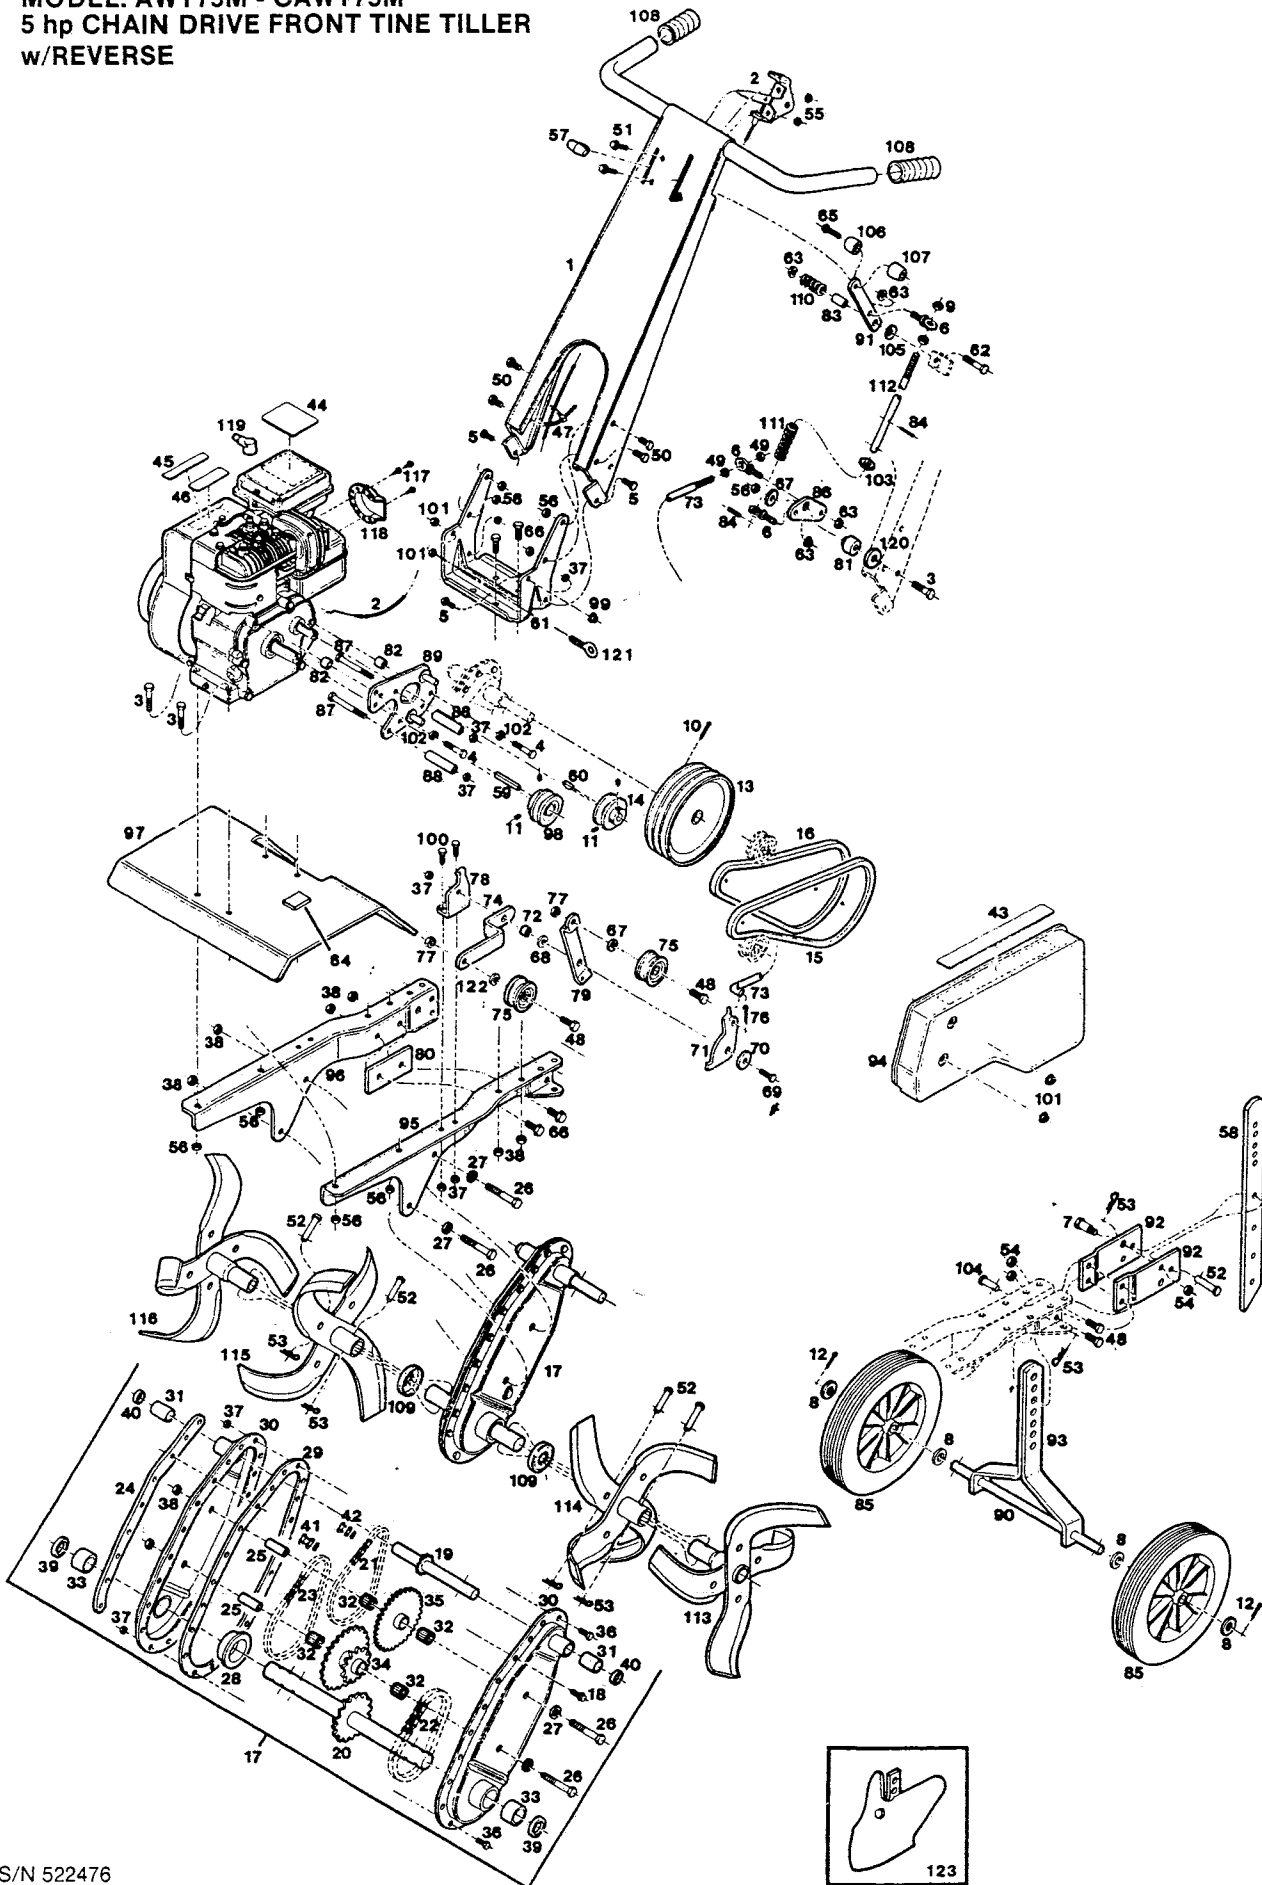

MODEL: AWT75M - CAWT75M
 5 hp CHAIN DRIVE FRONT TINE TILLER
 w/REVERSE

S/N 522476
 522359
 O/M 542169
 E/M 082099

MODEL: AWT75M - CAWT75M
5 hp CHAIN DRIVE FRONT TINE TILLER w/REVERSE

Index No.	Part No.	Description	Index No.	Part No.	Description
1	570473	Handle Panel Assembly	62	450379	Bolt-Hex 1/4 - 20 x 1-3/4
2	780361	Control Throttle w/cable	63	451419	Nut- Hex 1/4 - 20 Flange
3	150250	Bolt-Hex 5/16-18 x 1-1/2	64	446779	Pad-Bumper
4	150433	Bolt-Hex 1/4-20 x 2	65	458661	Bolt-Phillips 10 - 24 x 1-1/4
5	449587	Bolt-Hex 1/4-20 x 5/8	66	458968	Bolt-Hex 3/8 - 16 x 1
6	152876	Stud-Lever	67	158469	Washer - 3/8 Flat
7	153650	Bolt-Shoulder 3/8-16	68	152553	Washer-Thrust 1/2 ID x .032 Hardened
8	156075	Washer-Wheel	69	158972	Bolt-Hex 1/4 - 20 x 1
9	310045	Nut-Hex 5/16-18 Whiz	70	462762	Washer-Flat 1-1/8 x.327 x .060
10	314062	Pin-Roll 1/4 x 1-1/8	71	463323	Plate-Idler Pivot
11	315093	Set Screw	72	467829	Spacer-Pivot Plate
12	317016	Cotter Pin 1/8 x 1	73	530402	Rod-Control Idler
13	584789	Pulley Assembly - 2 Groove	74	557330	Arm-Forward Idler
14	420927	Pulley - Reverse	75	672923	Pulley Idler-Assembly
15	421321	Belt - Forward	76	715029	Cotter Pin
16	421339	Belt - Reverse	77	715524	Nut 3/8 - 16 Jam
17	432310	Transmission Assembly	78	771006	Bracket-Idler Mounting
18	153601	Bolt - Hex 1/4 - 20 x 3/4	79	558882	Arm-Reverse
19	417469	Shaft-Input w/Sprocket	80	468058	Spacer-Main Support Beam
20	417501	Shaft-Output w/Sprocket	81	468066	Spacer-Bellcrank
21	425314	Chain Roller, No. 35	82	468678	Spacer
22	425348	Chain Roller, No. 50	83	468801	Spacer-Spring
23	425421	Chain Roller, No. 420	84	489393	Pin-Roll 1/8 x 3/4
24	426015	Strap-Nut Plate	85	498808	Wheel - 10"
25	432922	Sleeve-Bearing	86	530428	Bellcrank-Control Plate
26	458927	Bolt - Hex 3/8 - 16 x 2-3/4	87	450007	Bolt-Hex 1/4 - 20 x 3-1/4
27	461780	Washer - 3/8 INT. Tooth	88	468686	Spacer-Belt Guide
28	468033	Spacer-Tine Shaft	89	591917	Plate Assembly - Belt Guide
29	555151	Gasket - Transmission Housing	90	557116	Axle-Wheel
30	432260	Transmission Half w/Bearings	91	558320	Lever-Engagement
31	423442	Bearing - Input Shaft	92	571232	Plate-Depth Bar
32	423434	Bearing - Sprocket	93	574780	Wheel Bracket
33	617241	Bearing-Output shaft	94	575753	Guard-Belt
34	590984	Sprocket Lower w/Bearings	95	575811	Beam-Main Support L.H.
35	590018	Sprocket - Upper w/Bearings	96	575829	Beam-Main Support R.H.
36	715052	Bolt-Hex 1/4 - 20 x 1/2	97	576365	Hood-Tine
37	715508	Nut-Hex 1/4 - 20 Lock	98	618744	Pulley-Forward
38	715441	Nut-Hex 3/8 - 16 Keps	99	715037	Nut-1/4 - 20 Keps
39	774547	Seal-Output Shaft	100	715045	Bolt-Hex 1/4 - 20 x 3/4
40	774695	Seal-Input Shaft	101	715078	Nut-Hex 1/4 - 20 Whiz
41	425124	Master Link - No. 420	102	715094	Washer - 1/4 Split Lock
42	424903	Master Link No. 35	103	715185	Washer
43	551648	Decal-Caution	104	715375	Pin-Clevis 1/2 x 1-1/4
44	553448	Decal-Tine Warning	105	715607	Washer-Belleville
45	402016	Decal-Hand Placement	106	744086	Knob-Plain
46	551846	Decal-Caution Disengage	107	744094	Knob-Threaded 10-24
47	110379	Cable-Tie	108	751032	Grip-Handlebar
48	159020	Bolt-Hex 3/8 - 16 x 1-1/2"	109	762245	Cover-Tine Hub Seal
49	310052	Nut 1/4 -20	110	775072	Spring Engagement Lever
50	450437	Bolt-Hex 5/16 - 18 x 5/8	111	775080	Spring-Engagement Rod
51	458687	Screw-Hex 10-24 x 1/2	112	783985	Rod-Engagement Lever
52	616532	Pin-Clevis 3/8 x 1-9/16	113	574749	Tine Assembly - L.H. Outer
53	715011	Hairpin Cotter	114	786665	Tine Assembly - L.H. Inner
54	715086	Nut-Hex 3/8 - 16 Lock	115	786681	Tine Assembly - R.H. Inner
55	715334	Nut-Hex 10 - 24 Hex	116	786749	Tine Assembly - R.H. Outer
56	715490	Nut-Hex 5/16 - 18	117	120048	Screw-Muffler Deflector
57	744037	Knob-Throttle Lever	118	132142	Deflector-Muffler
58	435032	Bar-Depth	119	110833	Cover-Spark Plug
59	446757	Key-Pulley	120	158212	Washer-11/32 Flat
60	446773	Key-Woodruff	121	155234	Eyelet-cable guide
61	447011	Channel-Handle Support	122	311340	Washer-flat 3/8
					OPTIONAL ACCESSORY
			123	465823	Furrowing Kit