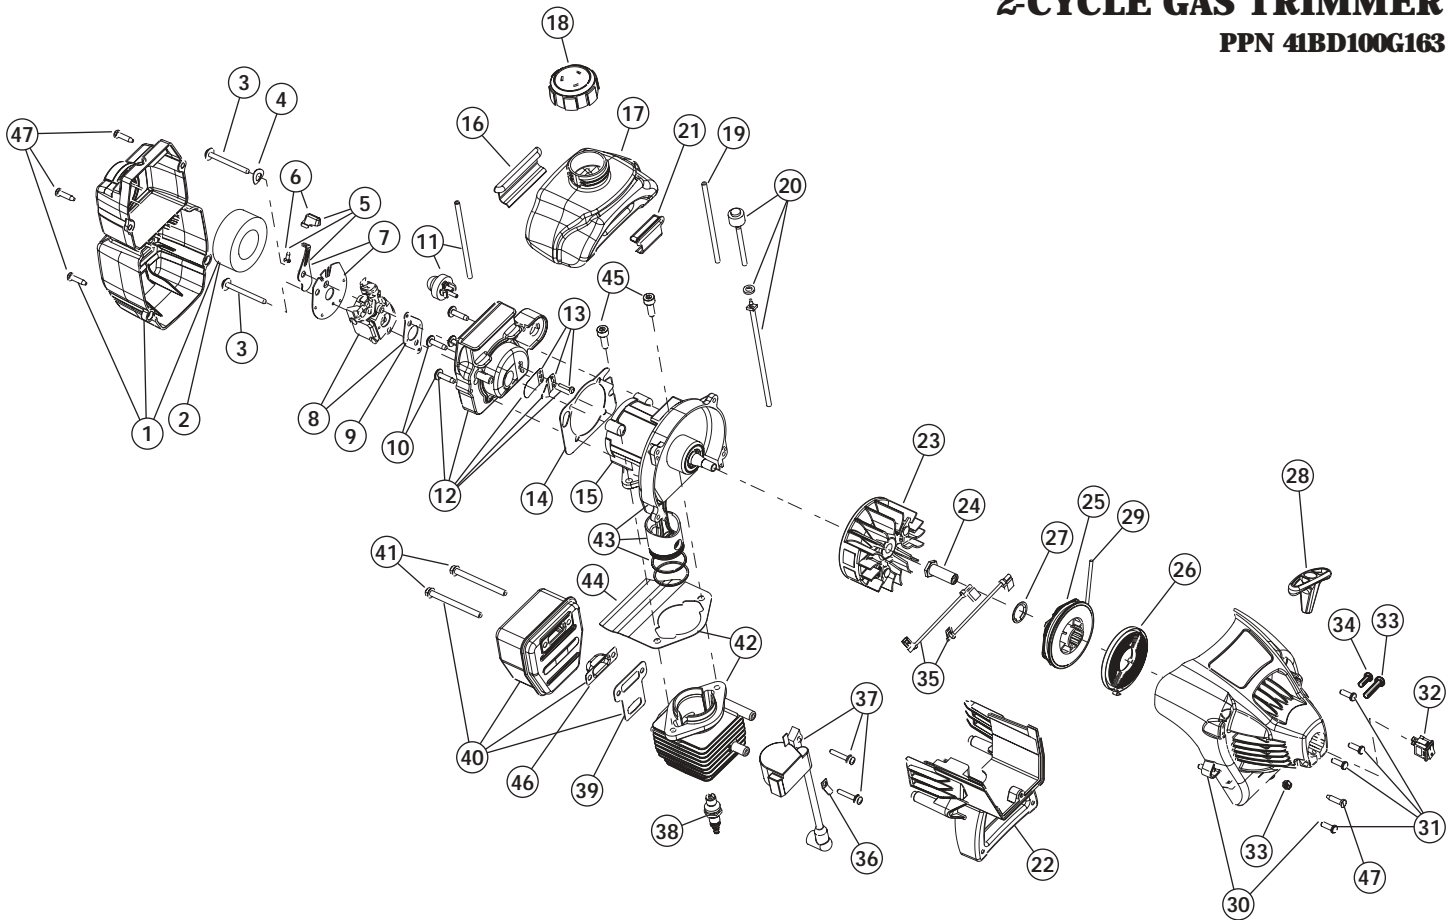

ENGINE PARTS - MODEL BL100

2-CYCLE GAS TRIMMER

PPN 41BD100G163

Item	Part No.	Description
1	791-182059	Air Cleaner/Muffler Cover Assembly (includes 2 & 47)
2	791-180350	Air Cleaner Filter
3	791-180351	Carburetor Mounting Screws
4	791-180226	Wavey Washer
5	791-182160	Choke Lever Assembly (includes 6)
6	791-182161	Choke Knob and Screw
7	791-182162	Choke Lever and Plate (includes 3-6)
8	753-04320	Carburetor Assembly (includes 9 & 20)
9	791-610675	Carburetor Gasket
10	791-181860	Carb Mount Screw
11	791-683974	Primer and Hose Assembly
12	753-1196	Carb Mount Assembly (includes 10 & 14)
13	791-684451	Reed Assembly
14	753-1208	Carburetor Mount Gasket
15	753-04321	Crank Case Service Assembly (includes 10)
16	791-612134	Rear Mounting Pad
17	753-04285	Fuel Tank Assembly (includes 18-20)
18	791-182612	Fuel Cap Assembly
19	791-181168	Fuel Return Line
20	791-682039	Fuel Line Assembly
21	791-145308	Front Mounting Pad
22	791-182064	Shroud Extension and Stand
23	791-182736	Flywheel Assembly
24	791-610303	Spacer
25	753-1199	Recoil Pulley
26	753-04286	Recoil Spring
27	753-04288	Pulley Retainer
28	791-181079	Pull Handle

* Items Not Shown

BOOM AND TRIMMER PARTS - MODEL BL100

2-CYCLE GAS TRIMMER

PPN 41BD100G163

Item	Part No.	Description
1	753-04279	Throttle Housing and Trigger Assembly (includes 2 & 3)
2	791-610314	Throttle Trigger Spring
3	791-180975	Throttle Trigger
4	753-04361	Throttle Housing Screws
5	791-182068	Throttle Cable
6	753-04280	Flexible Drive Shaft
7	753-04281	Drive Shaft Housing Assembly (includes 6 & 13)
8	791-153064	D-Handle Assembly (includes 9)
9	791-153317	D-Handle Hardware
10	753-04282	Guard Mounting Hardware
11	753-04283	Guard
12	791-180553	Blade Assembly
13	753-04284	Outer Reel w/Retainer
14	791-610317	Spring
15	791-610318	Inner Reel
16	791-153066	Bump Knob