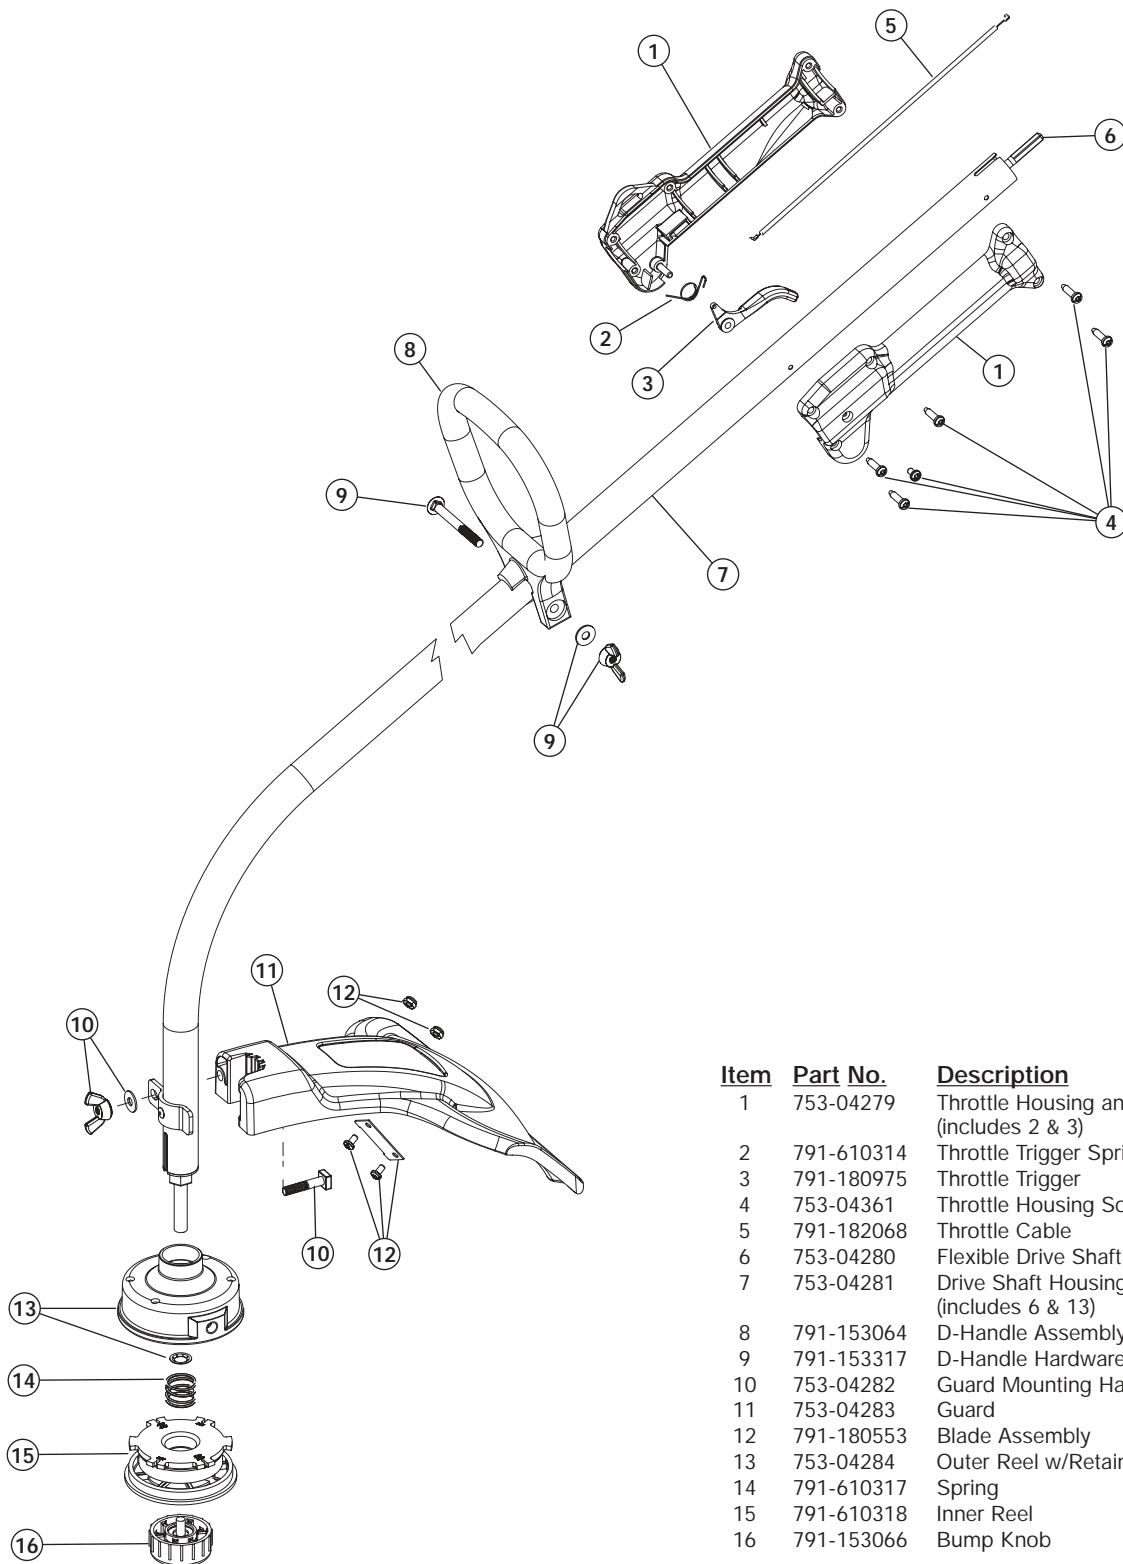

BOOM AND TRIMMER PARTS - MODEL BL100

2-CYCLE GAS TRIMMER

PPN 41BD100G163

Item	Part No.	Description
1	753-04279	Throttle Housing and Trigger Assembly (includes 2 & 3)
2	791-610314	Throttle Trigger Spring
3	791-180975	Throttle Trigger
4	753-04361	Throttle Housing Screws
5	791-182068	Throttle Cable
6	753-04280	Flexible Drive Shaft
7	753-04281	Drive Shaft Housing Assembly (includes 6 & 13)
8	791-153064	D-Handle Assembly (includes 9)
9	791-153317	D-Handle Hardware
10	753-04282	Guard Mounting Hardware
11	753-04283	Guard
12	791-180553	Blade Assembly
13	753-04284	Outer Reel w/Retainer
14	791-610317	Spring
15	791-610318	Inner Reel
16	791-153066	Bump Knob

Optional Accessories

- 791-153577 Inner Reel and Line
- 791-682075 Shoulder Strap Assembly

* Items Not Shown