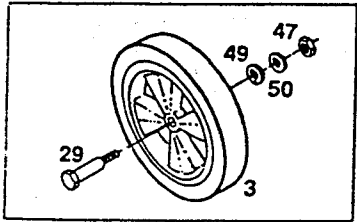

20"/22" ROTARY MOWER
MODEL C20TG - W20TG - C20TAG
HG20TG - HD22TG
Grass Catcher Model GC-6A
P/N 160689
P/N Repl. Bag 160457

Mowers Without Height Adjusters

20"/22" ROTARY MOWER
MODEL C20TG - W20TG - C20TAG
HG20TG - HD22TG
Grass Catcher Model GC-6A
P/N 160689
P/N Repl. Bag 160457

Index No.	Part No.	Description	Index No.	Part No.	Description
1	013425	Deck—20"	20	001481	Decal-Blade Warning
	013433	Deck—22"	21	144899	Decal-Starting Instructions
2	030031	Blade-20" Flat	22	150011	Bolt-Carriage 1/4-20 x 5/8
	030049	Blade-22" Flat	23	150060	Wheel Bolt w/Hgt. Adj.*
3		Wheel Assembly*	24	150201	Washer-Curved 5/16
	041012	6" Plastic-White-Diamond	25	150235	Wingnut 5/16-18
	041533	6 1/2" Plastic-White-Diamond	26	150276	Woodruff Key #6
	041525	7" Plastic-White Diamond	27	150318	Cable Clamp
	040022	7" Plastic-White-Rib-Roller Bearing	28	156869	Screw-Sheet Metal #10 x 3/8
	040386	7" Steel-White-Rib-Ball Bearing	29	150730	Wheel Bolt w/o Hgt. Adj.*
	041048	7" Steel-White-Rib-Flange Bearing	30	162024	Bolt-Blade
	040030	8" Plastic-White-Rib-Roller Bearing	31	155234	Eyebolt-Cable Mounting
	040451	8" Steel-White-Rib-Ball Bearing	32	151928	Bolt-Curved Head 5/16-18 x 1 3/4
	040857	8" Plastic-White-Diamond	33	152074	Rope Stop
	040865	8" Plastic-White-Diamond-Roller Bearing	34	152371	Rope Guide
	041111	8" Steel-White-Rib-Flange Bearing	35	153650	Shoulder Bolt-Hgt. Adj.*
4	051219	Control-Throttle w/Cable	36	428664	Back Plate-Height Adjuster L.H. Front R.H. Rear*
5	051474	Cable-Engine/Blade Control	37	428714	Back Plate-Height Adjuster R.H. Front L.H. Rear.*
6	071563	Handle-Lower	38	452318	Nut-#10-24 HX Nylon Insert
7	071078	Handle-Upper	39	457168	Bolt-3/8-16 x 7/8 Thread Forming
	071084	Handle-Upper Vinyl Grip*	40	457499	Bolt-1/4-20 x 1/2 Thread Forming
	072181	Handle-Upper Cushion Grip*	41	462093	Washer-Flat 1/4"
8	101519	Baffle 20/22" Rear Standard, Front*	42	458687	Bolt-Hex Head #10-24 x 1/2
9	104687	Bail-Engine/Blade Control	43	714170	Decal-Model Number
	109470	Bail-Engine/Blade Control Vinyl Grip*	44	715011	Hairpin Cotter
10	106336	Washer-Blade Adapter	45	715037	Nut-Keps 1/4-20
11	106914	Clip-Trailing Shield	46	715045	Bolt-Hex Head 1/4-20 x 3/4*
12	107086	Handle Bracket-Right Hand	47	451492	Nut-3/8-16 TopLock Flange
13	107094	Handle Bracket-Left Hand	48	715201	Bolt-Hex 3/8-16 x 3/4 w/o Hgt. Adj.
14	391706	Chute Deflector Assembly	49	715607	Washer-Belleville*
15	110379	Cable Tie	50	715417	Washer 3/8 SAE*
16	111609	Trailing Shield-20/22" w/o Hgt. Adj.	51	715508	Locknut 1/4-20 Top
	111617	Trailing Shield-20/22" w/Hgt. Adj.	52	776500	Setting-Lever-Height Adjuster*
17	111559	Plastic Tip-Setting Lever*	53	777862	Wheel Lever-Height Adjuster*
18	133231	Blade Adapter	54	450379	Bolt-1/4-20 x 1 3/4 Hex Head
19	144063	Decal-Danger	55	152223	Nut-Hex Jam 5/16-24

* INDICATES OPTIONAL EQUIPMENT

NOTE: Parts are right or left hand as viewed from operator position.
Specifications subject to change without prior notice.