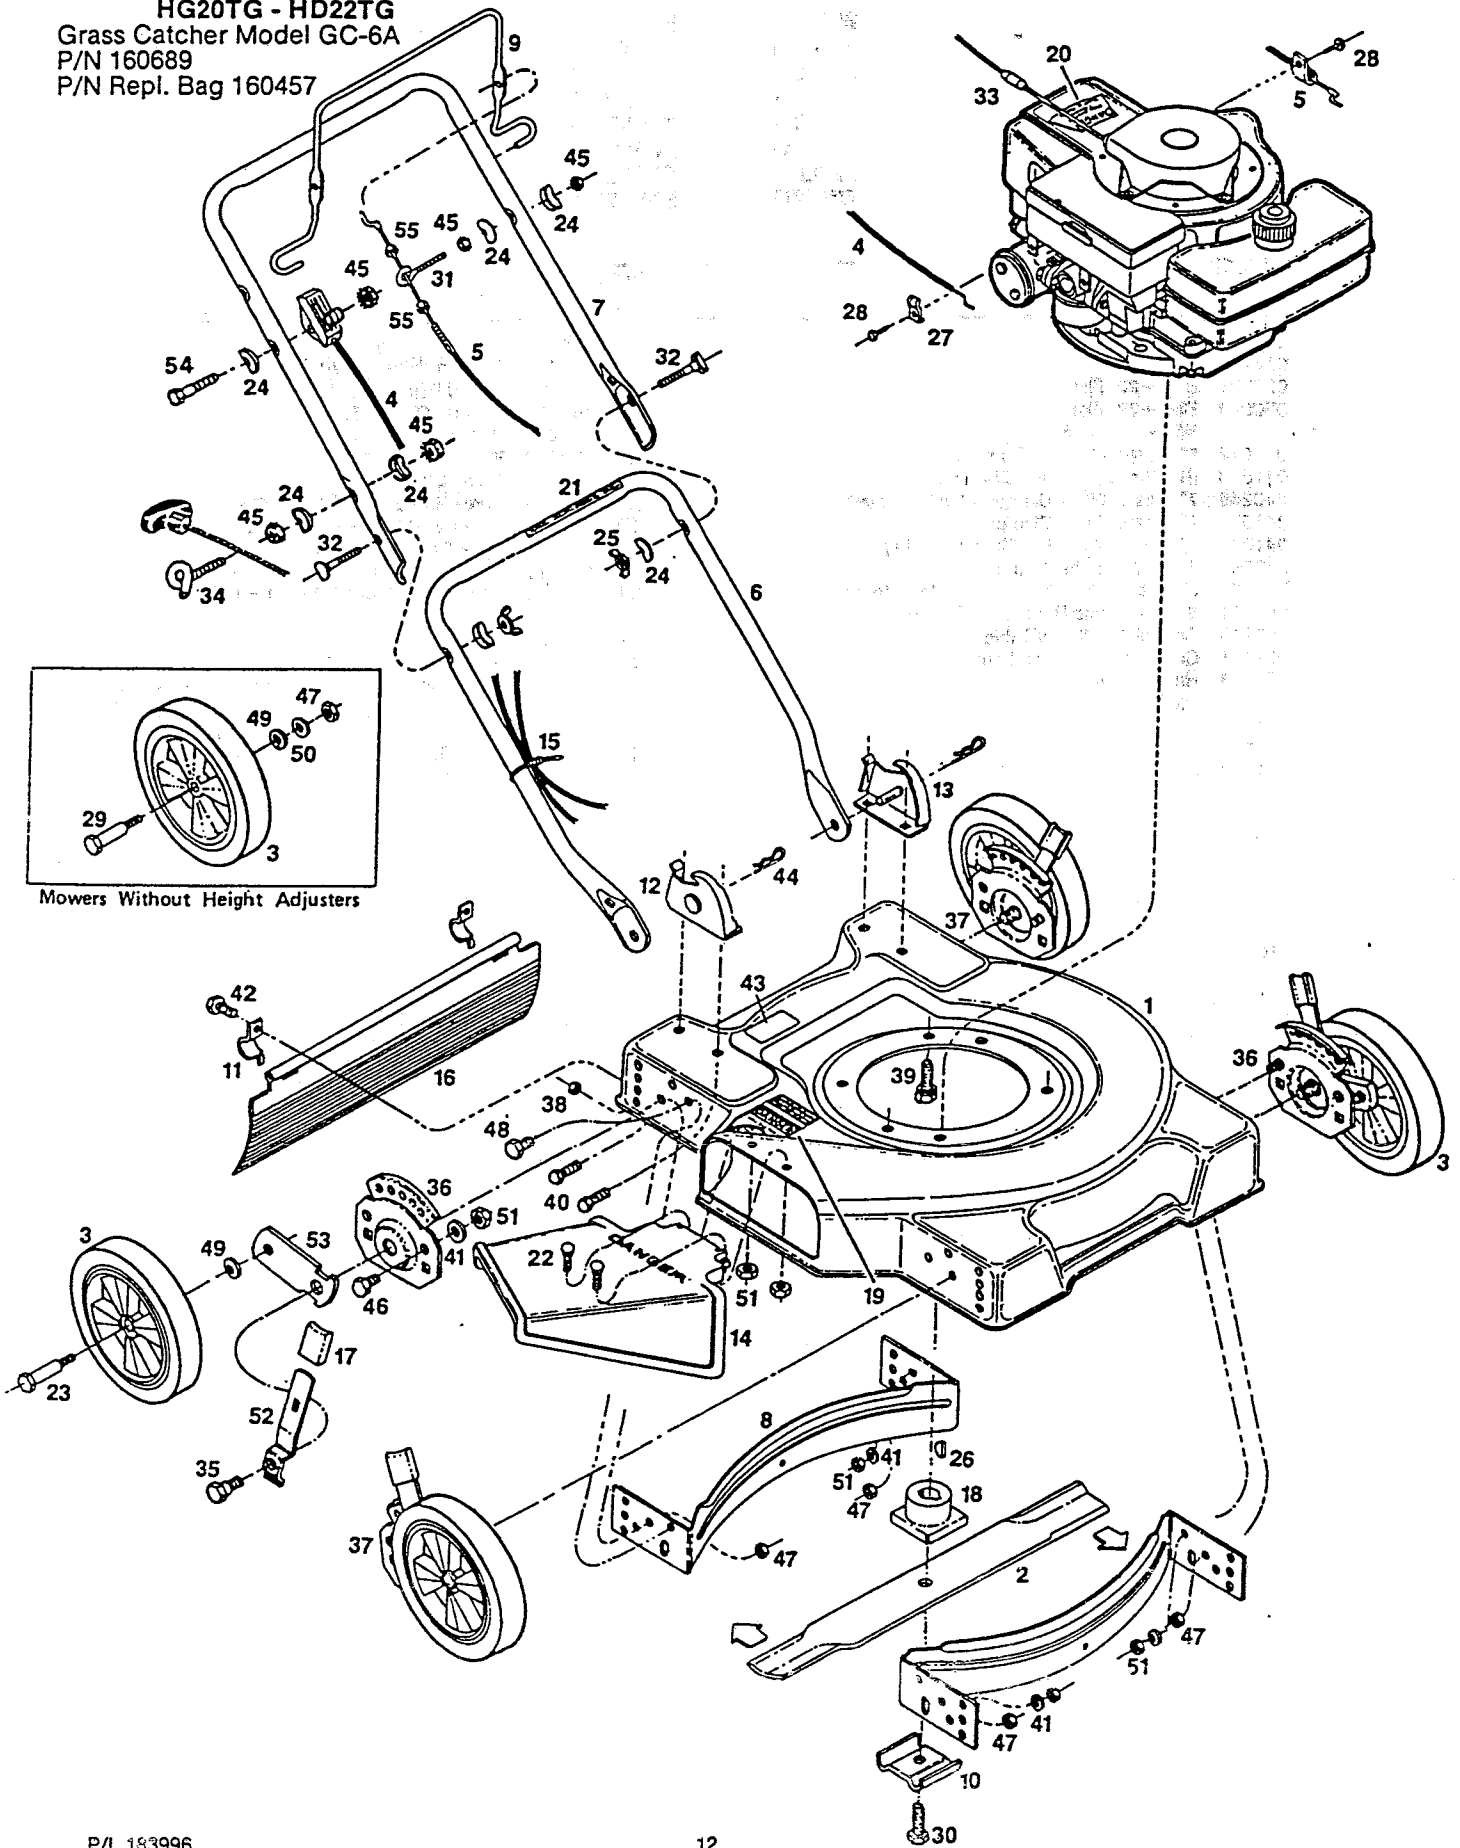

20"/22" ROTARY MOWER
MODEL C20TG - W20TG - C20TAG
HG20TG - HD22TG
Grass Catcher Model GC-6A
P/N 160689
P/N Repl. Bag 160457

Mowers Without Height Adjusters

20"/22" ROTARY MOWER
MODEL C20TG - W20TG - C20TAG
HG20TG - HD22TG
Grass Catcher Model GC-6A
P/N 160689
P/N Repl. Bag 160457

Index No.	Part No.	Description	Index No.	Part No.	Description
1	013425	Deck—20"	20	001481	Decal-Blade Warning
	013433	Deck—22"	21	144899	Decal-Starting Instructions
2	030031	Blade-20" Flat	22	150011	Bolt-Carriage 1/4-20 x 5/8
	030049	Blade-22" Flat	23	150060	Wheel Bolt w/Hgt. Adj.*
3		Wheel Assembly*	24	150201	Washer-Curved 5/16
	041012	6" Plastic-White-Diamond	25	150235	Wingnut 5/16-18
	041533	6 1/2" Plastic-White-Diamond	26	150276	Woodruff Key #6
	041525	7" Plastic-White Diamond	27	150318	Cable Clamp
	040022	7" Plastic-White-Rib-Roller Bearing	28	156869	Screw-Sheet Metal #10 x 3/8
	040386	7" Steel-White-Rib-Ball Bearing	29	150730	Wheel Bolt w/o Hgt. Adj.*
	041048	7" Steel-White-Rib-Flange Bearing	30	162024	Bolt-Blade
	040030	8" Plastic-White-Rib-Roller Bearing	31	155234	Eyebolt-Cable Mounting
	040451	8" Steel-White-Rib-Ball Bearing	32	151928	Bolt-Curved Head 5/16-18 x 1 3/4
	040857	8" Plastic-White-Diamond	33	152074	Rope Stop
	040865	8" Plastic-White-Diamond-Roller Bearing	34	152371	Rope Guide
	041111	8" Steel-White-Rib-Flange Bearing	35	153650	Shoulder Bolt-Hgt. Adj.*
4	051219	Control-Throttle w/Cable	36	428664	Back Plate-Height Adjuster L.H. Front R.H. Rear*
5	051474	Cable-Engine/Blade Control	37	428714	Back Plate-Height Adjuster R.H. Front L.H. Rear.*
6	071563	Handle-Lower	38	452318	Nut-#10-24 HX Nylon Insert
7	071078	Handle-Upper	39	457168	Bolt-3/8-16 x 7/8 Thread Forming
	071084	Handle-Upper Vinyl Grip*	40	457499	Bolt-1/4-20 x 1/2 Thread Forming
	072181	Handle-Upper Cushion Grip*	41	462093	Washer-Flat 1/4"
8	101519	Baffle 20/22" Rear Standard, Front*	42	458687	Bolt-Hex Head #10-24 x 1/2
9	104687	Bail-Engine/Blade Control	43	714170	Decal-Model Number
	109470	Bail-Engine/Blade Control Vinyl Grip*	44	715011	Hairpin Cotter
10	106336	Washer-Blade Adapter	45	715037	Nut-Keps 1/4-20
11	106914	Clip-Trailing Shield	46	715045	Bolt-Hex Head 1/4-20 x 3/4*
12	107086	Handle Bracket-Right Hand	47	451492	Nut-3/8-16 TopLock Flange
13	107094	Handle Bracket-Left Hand	48	715201	Bolt-Hex 3/8-16 x 3/4 w/o Hgt. Adj.
14	391706	Chute Deflector Assembly	49	715607	Washer-Belleville*
15	110379	Cable Tie	50	715417	Washer 3/8 SAE*
16	111609	Trailing Shield-20/22" w/o Hgt. Adj.	51	715508	Locknut 1/4-20 Top
	111617	Trailing Shield-20/22" w/Hgt. Adj.	52	776500	Setting-Lever-Height Adjuster*
17	111559	Plastic Tip-Setting Lever*	53	777862	Wheel Lever-Height Adjuster*
18	133231	Blade Adapter	54	450379	Bolt-1/4-20 x 1 3/4 Hex Head
19	144063	Decal-Danger	55	152223	Nut-Hex Jam 5/16-24

* INDICATES OPTIONAL EQUIPMENT

NOTE: Parts are right or left hand as viewed from operator position.
Specifications subject to change without prior notice.