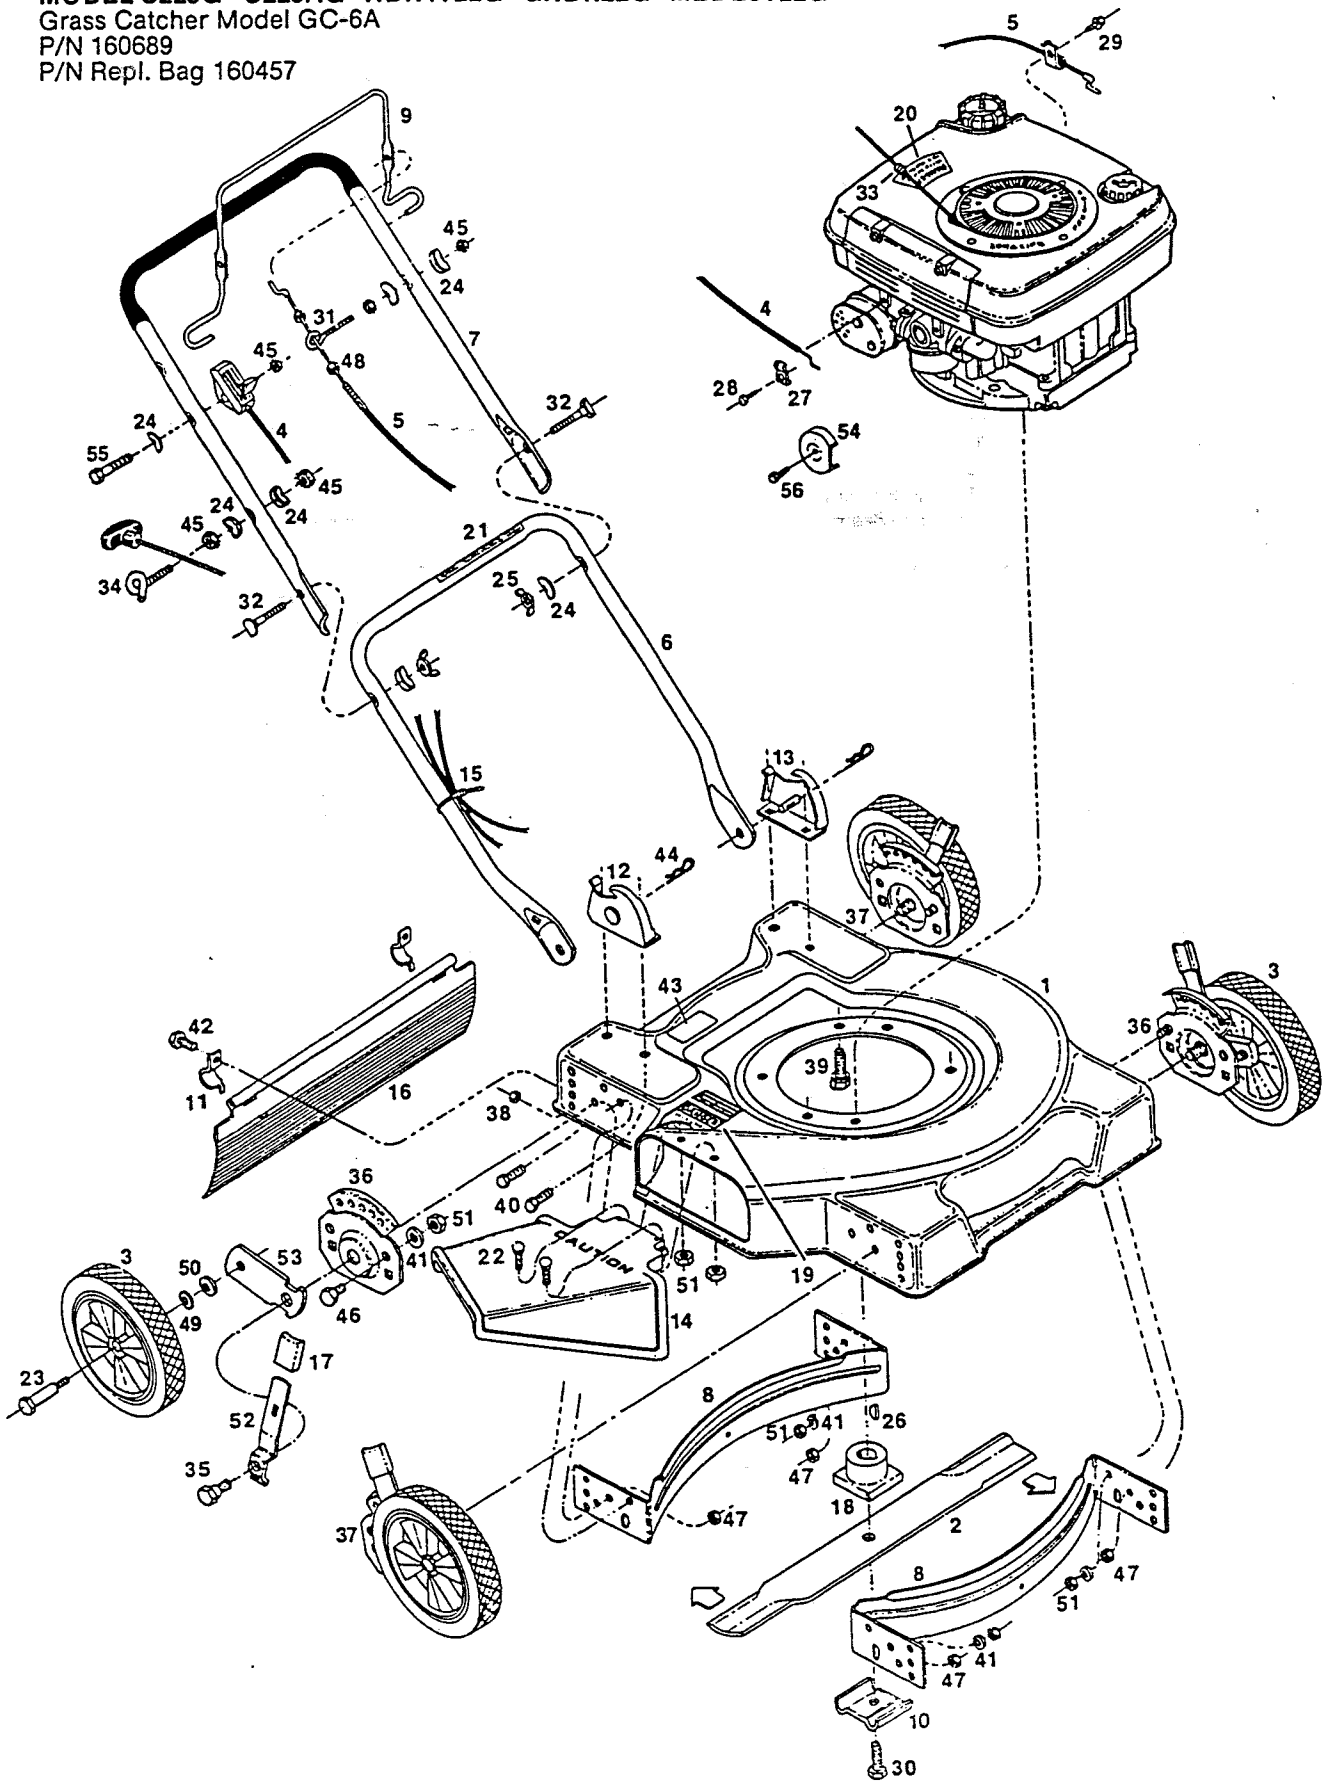

22" ROTARY MOWER
MODEL C225G - C225AG - HDR4T22G - GRDR22G - MEDE5T22G
Grass Catcher Model GC-6A
P/N 160689
P/N Repl. Bag 160457

22" ROTARY MOWER
MODEL C225G - C225AG - HDR4T22G - GRDR22G - MEDE5T22G
Grass Catcher Model GC-6A
P/N 160689
P/N Repl. Bag 160457

Index No.	Part No.	Description
1	014043	Deck 22"
2	030049	Blade - 22" Flat
3		Wheel Assemblies*
	042432	8" Plastic-White-Diamond (3-spoke)
	040857	8" Plastic-White-Diamond (4-spoke)
	041111	8" Steel-White-Rib-Flange Bearing
4	051219	Control-Throttle w/Cable
5	051474	Cable-Engine/Blade Control
6	071563	Handle-Lower
7	071076	Handle-Upper
	072413	Handle-Upper w/Cushion
	071084	Handle-Upper Coated
8	101519	Baffle-Deck*
9	104687	Bail-Engine/Blade Control
	109470	Bail Coated
10	106336	Washer-Blade Adapter
11	106914	Clip-Trailing Shield
12	107086	Handle Bracket-Right Hand
13	107094	Handle Bracket-Left Hand
14	391706	Chute Deflector Assembly
15	110379	Cable Tie
16	111617	Trailing Shield
17	111559	Plastic Tip-Setting Lever
18	133231	Blade Adapter
19	144063	Decal-Danger
20	001206	Decal-Blade Warning
21	144899	Decal-Starting Instructions
22	150011	Bolt-Carriage 1/4-20 x 5/8
23	150060	Wheel Bolt
24	150201	Washer-Curved 5/16
25	150235	Wingnut 5/16-18
26	150276	Woodruff Key #6

* INDICATES OPTIONAL EQUIPMENT

Index No.	Part No.	Description
27	150318	Cable Clamp
28	151613	Screw-Hex #10-32 x 3/8 SEMS
29	156869	Screw-Hex #10-32 x 3/8
30	162024	Bolt-Blade
31	155234	Eyebolt-Cable
32	151928	Bolt-Curved Head 5/16-18 x 1-3/4
33	152074	Rope Stop
34	152371	Rope Guide
35	153650	Shoulder Bolt-Hgt. Adj.
36	428664	Back Plate-Height Adjuster L.H. Front R.H. Rear
37	428714	Back Plate-Height Adjuster R.H. Front L.H. Rear
38	452318	Nut-#10-24 HX Nylon Insert
39	457168	Bolt-3/8-16 x 7/8 Thread Forming
40	457499	Bolt-1/4-20 x 1/2 Thread Forming
41	462093	Washer-Flat 1/4
42	458687	Bolt-Hex Head #10-24 x 1/2
43	714170	Decal-Model Number
44	715011	Hairpin Cotter
45	715037	Nut-Keps 1/4-20
46	715045	Bolt-Hex Head 1/4-20 x 3/4
47	451492	Locknut 3/8-16
48	152223	Nut-Hex 5/16-24 Jam
49	715607	Washer-Belleville
50	715417	Washer 3/8 SAE
51	715508	Locknut 1/4-20 Top
52	776500	Setting Lever-Height Adjuster
53	777862	Wheel Lever-Height Adjuster
54	133629	Deflector-Muffler*
55	450379	Bolt-1/4-20 x 1-3/4
56	120048	Screw 8-32 x 3/8 *

* INDICATES OPTIONAL EQUIPMENT