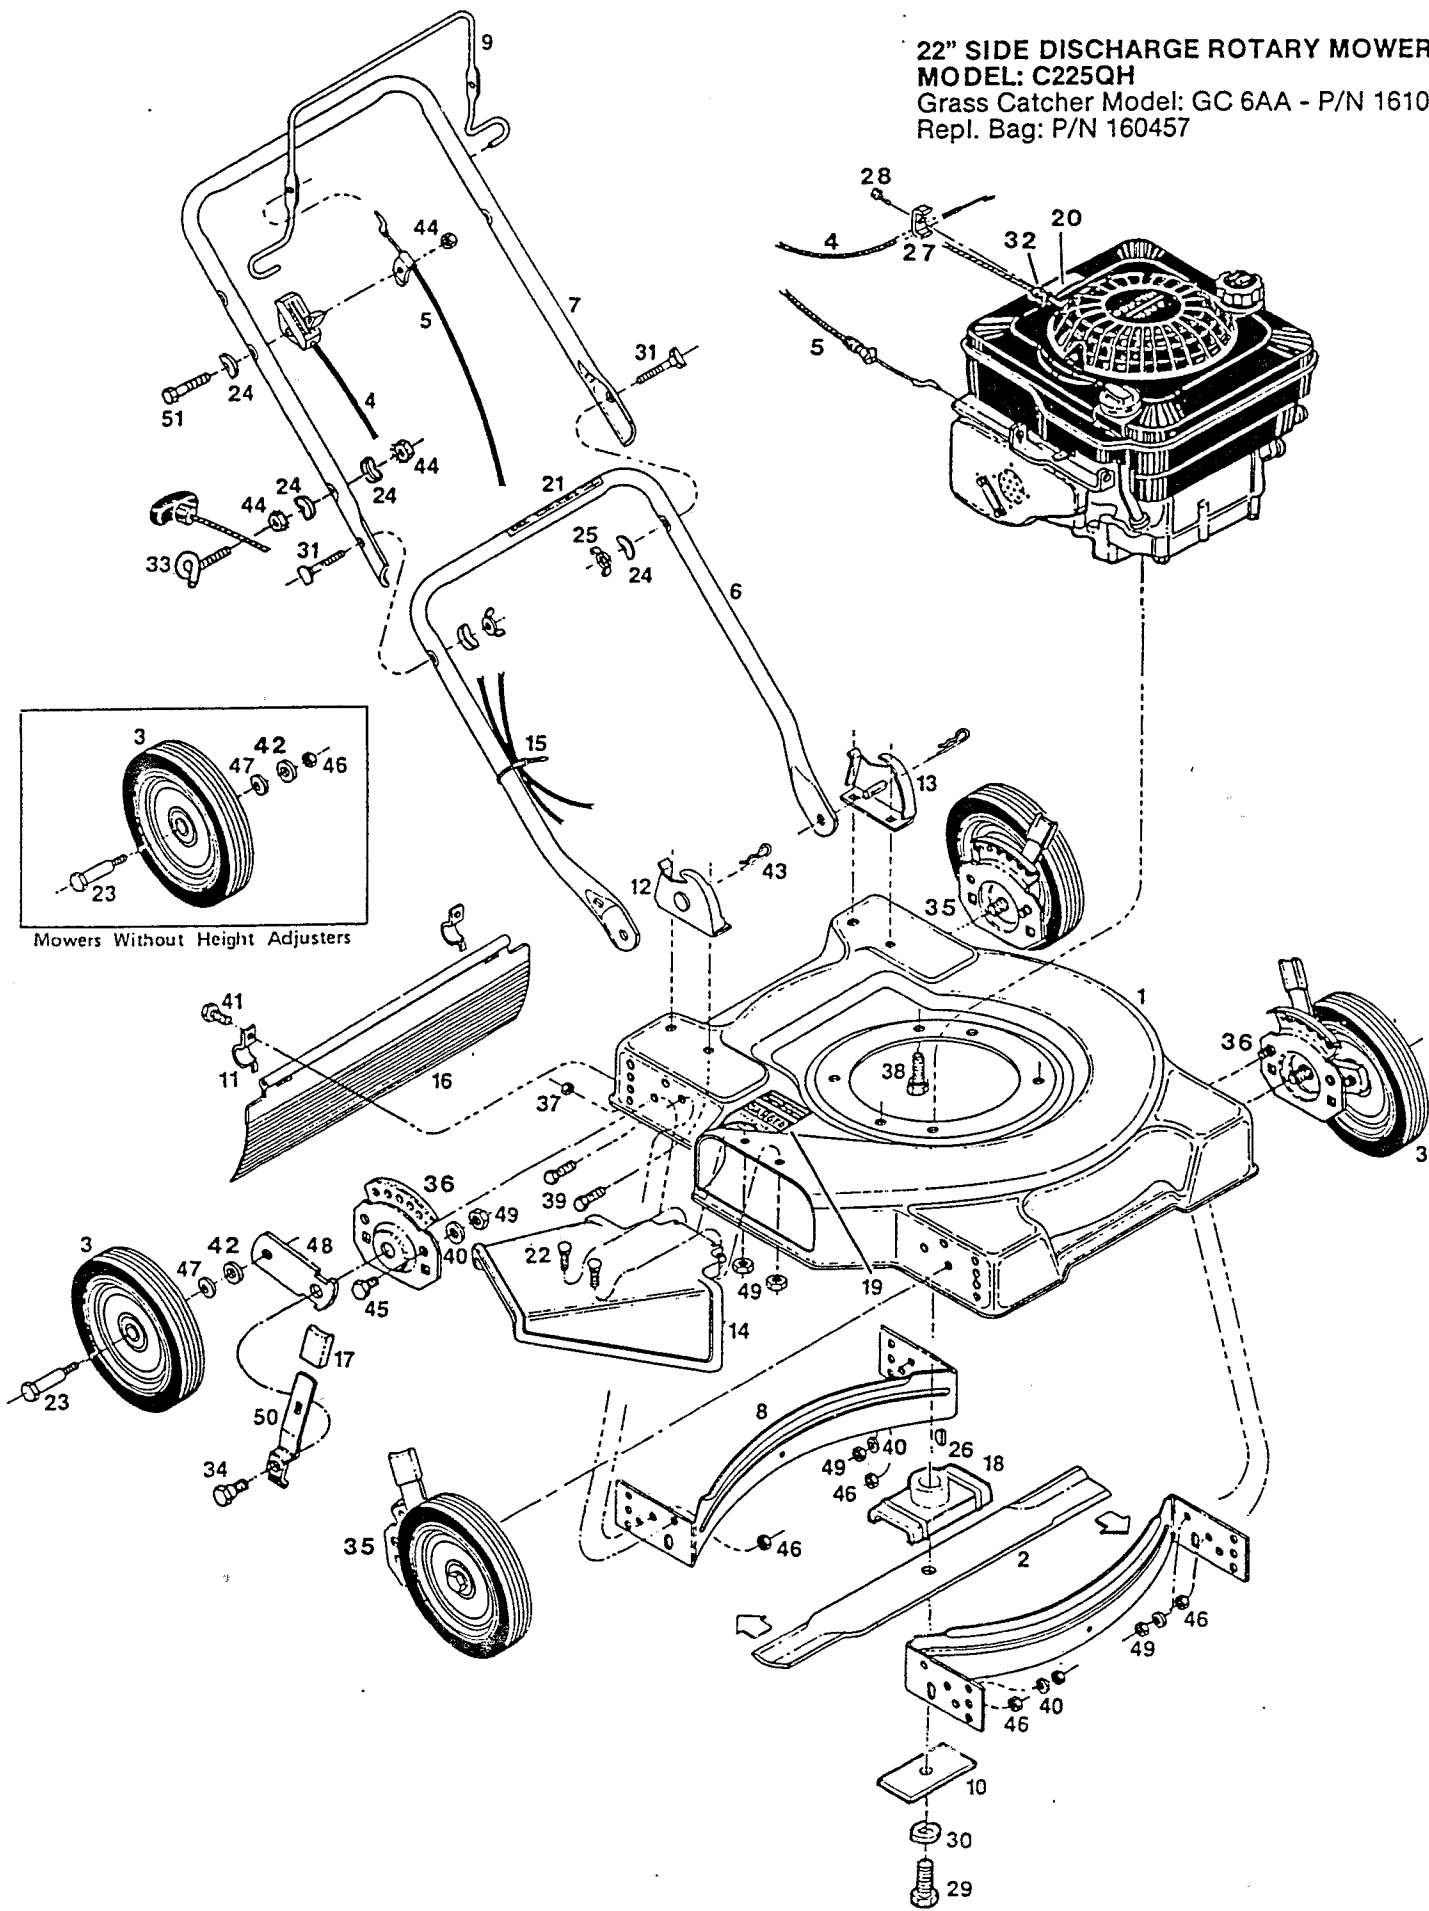

22" SIDE DISCHARGE ROTARY MOWER
MODEL: C225QH
Grass Catcher Model: GC 6AA - P/N 161018
Repl. Bag: P/N 160457

Mowers Without Height Adjusters

22" SIDE DISCHARGE ROTARY MOWER
MODEL: C225QH
Grass Catcher Model: GC 6AA - P/N 161018
Repl. Bag: P/N 160457

Index No.	Part No.	Description	Index No.	Part No.	Description
1	013425	Deck 20"	22	150011	Bolt-Carriage 1/4-20 x 5/8
	015461	Deck 22"	23	150060	Wheel Bolt
2	030031	Blade-20" Flat	24	150201	Washer-Curved 5/16
	030049	Blade-22" Flat	25	150235	Wingnut 5/16-18
3		Wheel Assembly*	26	150276	Woodruff Key #6
	040246	7" Plastic - White - Diamond Nylon Bearing (4-spoke)	27	157552	Cable Clamp
	041525	7" Plastic - White - Diamond Nylon Bearing (3-spoke)	28	155366	Screw #10-24 x 5/8 HWH
	041046	7" Steel-White-Rib-Flange Bearing	29	157255	Bolt-Blade
	040857	8" Plastic-White-Diamond (4-spoke)	30	156919	Washer - 3/8 H.D.
	042432	8" Plastic-White-Diamond-Nylon Bearing (3-spoke)	31	151928	Bolt-Curved Head 5/16-18 x 1-3/4
	041111	8" Steel-White-Rib-Flange Bearing	32	152074	Rope Stop
4	052217	Control-Throttle w/Cable	33	152371	Rope Guide
5	052209	Cable-Engine/Blade Control	34	153650	Shoulder Bolt-Height Adjuster*
6	071563	Handle-Lower	35	428664	Back Plate-Height Adjuster R.H. Front L.H. Rear*
7	071084	Handle-Upper Coated	36	428714	Back Plate-Height Adjuster L.H. Front R.H. Rear*
	071076	Handle-Upper	37	452318	Nut-#10-24 HX Nylon Insert
8	101519	Baffle-Deck*	38	457168	Bolt-3/8-16 x 7/8 Thread Forming
9	104687	Bail-Engine/Blade Control	39	457499	Bolt-1/4-20 x 1/2 Thread Forming
10	106005	Washer-Blade Adapter	40	462093	Washer-Flat 1/4
11	106914	Clip-Trailing Shield	41	458687	Bolt-Hex Head #10-24 x 1/2
12	107086	Handle Bracket-Right Hand	42	715417	Washer-3/8 Flat
13	107094	Handle Bracket-Left Hand	43	715011	Hairpin Cotter
14	391706	Chute Deflector Assembly	44	715037	Nut-Keps 1/4-20
15	110379	Cable Tie	45	715045	Bolt-Hex Head 1/4-20 x 3/4
16	111617	Trailing Shield	46	451492	Nut-3/8-16 Top Lock Flange
17	111559	Plastic Tip-Setting Lever*	47	715607	Washer-Belleville
18	126466	Blade Adapter	48	777862	Wheel Lever-Height Adj.*
19	144063	Decal-Danger	49	715508	Locknut 1/4-20 Top
20	001206	Decal-Blade Warning	50	776500	Setting Lever-Height Adjuster*
21	144899	Decal-Starting Instructions	51	153874	Bolt-1/4-20 x 2-1/4 Hex Head

• INDICATES OPTIONAL EQUIPMENT

• INDICATES OPTIONAL EQUIPMENT

When servicing use only genuine factory replacement parts that are specifically for your particular model.
NOTE: Parts are right or left hand as viewed from the operator position.
Specifications subject to change without prior notice.