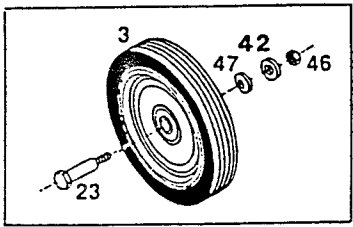

22" SIDE DISCHARGE ROTARY MOWER
MODEL: C225QH
Grass Catcher Model: GC 6AA - P/N 161018
Repl. Bag: P/N 160457

Mowers Without Height Adjusters

22" SIDE DISCHARGE ROTARY MOWER
MODEL: C225QH
Grass Catcher Model: GC 6AA - P/N 161018
Repl. Bag: P/N 160457

Index No.	Part No.	Description	Index No.	Part No.	Description
1	013425	Deck 20"	22	150011	Bolt-Carriage 1/4-20 x 5/8
	015461	Deck 22"	23	150060	Wheel Bolt
2	030031	Blade-20" Flat	24	150201	Washer-Curved 5/16
	030049	Blade-22" Flat	25	150235	Wingnut 5/16-18
3		Wheel Assembly*	26	150276	Woodruff Key #6
	040246	7" Plastic - White - Diamond Nylon Bearing (4-spoke)	27	157552	Cable Clamp
	041525	7" Plastic - White - Diamond Nylon Bearing (3-spoke)	28	155366	Screw #10-24 x 5/8 HWH
	041046	7" Steel-White-Rib-Flange Bearing	29	157255	Bolt-Blade
	040857	8" Plastic-White-Diamond (4-spoke)	30	156919	Washer - 3/8 H.D.
	042432	8" Plastic-White-Diamond-Nylon Bearing (3-spoke)	31	151928	Bolt-Curved Head 5/16-18 x 1-3/4
	041111	8" Steel-White-Rib-Flange Bearing	32	152074	Rope Stop
4	052217	Control-Throttle w/Cable	33	152371	Rope Guide
5	052209	Cable-Engine/Blade Control	34	153650	Shoulder Bolt-Height Adjuster*
6	071563	Handle-Lower	35	428664	Back Plate-Height Adjuster R.H. Front L.H. Rear*
7	071084	Handle-Upper Coated	36	428714	Back Plate-Height Adjuster L.H. Front R.H. Rear*
	071076	Handle-Upper	37	452318	Nut-#10-24 HX Nylon Insert
8	101519	Baffle-Deck*	38	457168	Bolt-3/8-16 x 7/8 Thread Forming
9	104687	Bail-Engine/Blade Control	39	457499	Bolt-1/4-20 x 1/2 Thread Forming
10	106005	Washer-Blade Adapter	40	462093	Washer-Flat 1/4
11	106914	Clip-Trailing Shield	41	458687	Bolt-Hex Head #10-24 x 1/2
12	107086	Handle Bracket-Right Hand	42	715417	Washer-3/8 Flat
13	107094	Handle Bracket-Left Hand	43	715011	Hairpin Cotter
14	391706	Chute Deflector Assembly	44	715037	Nut-Keps 1/4-20
15	110379	Cable Tie	45	715045	Bolt-Hex Head 1/4-20 x 3/4
16	111617	Trailing Shield	46	451492	Nut-3/8-16 Top Lock Flange
17	111559	Plastic Tip-Setting Lever*	47	715607	Washer-Belleville
18	126466	Blade Adapter	48	777862	Wheel Lever-Height Adj.*
19	144063	Decal-Danger	49	715508	Locknut 1/4-20 Top
20	001206	Decal-Blade Warning	50	776500	Setting Lever-Height Adjuster*
21	144899	Decal-Starting Instructions	51	153874	Bolt-1/4-20 x 2-1/4 Hex Head

• INDICATES OPTIONAL EQUIPMENT

• INDICATES OPTIONAL EQUIPMENT

When servicing use only genuine factory replacement parts that are specifically for your particular model.
NOTE: Parts are right or left hand as viewed from the operator position.
Specifications subject to change without prior notice.