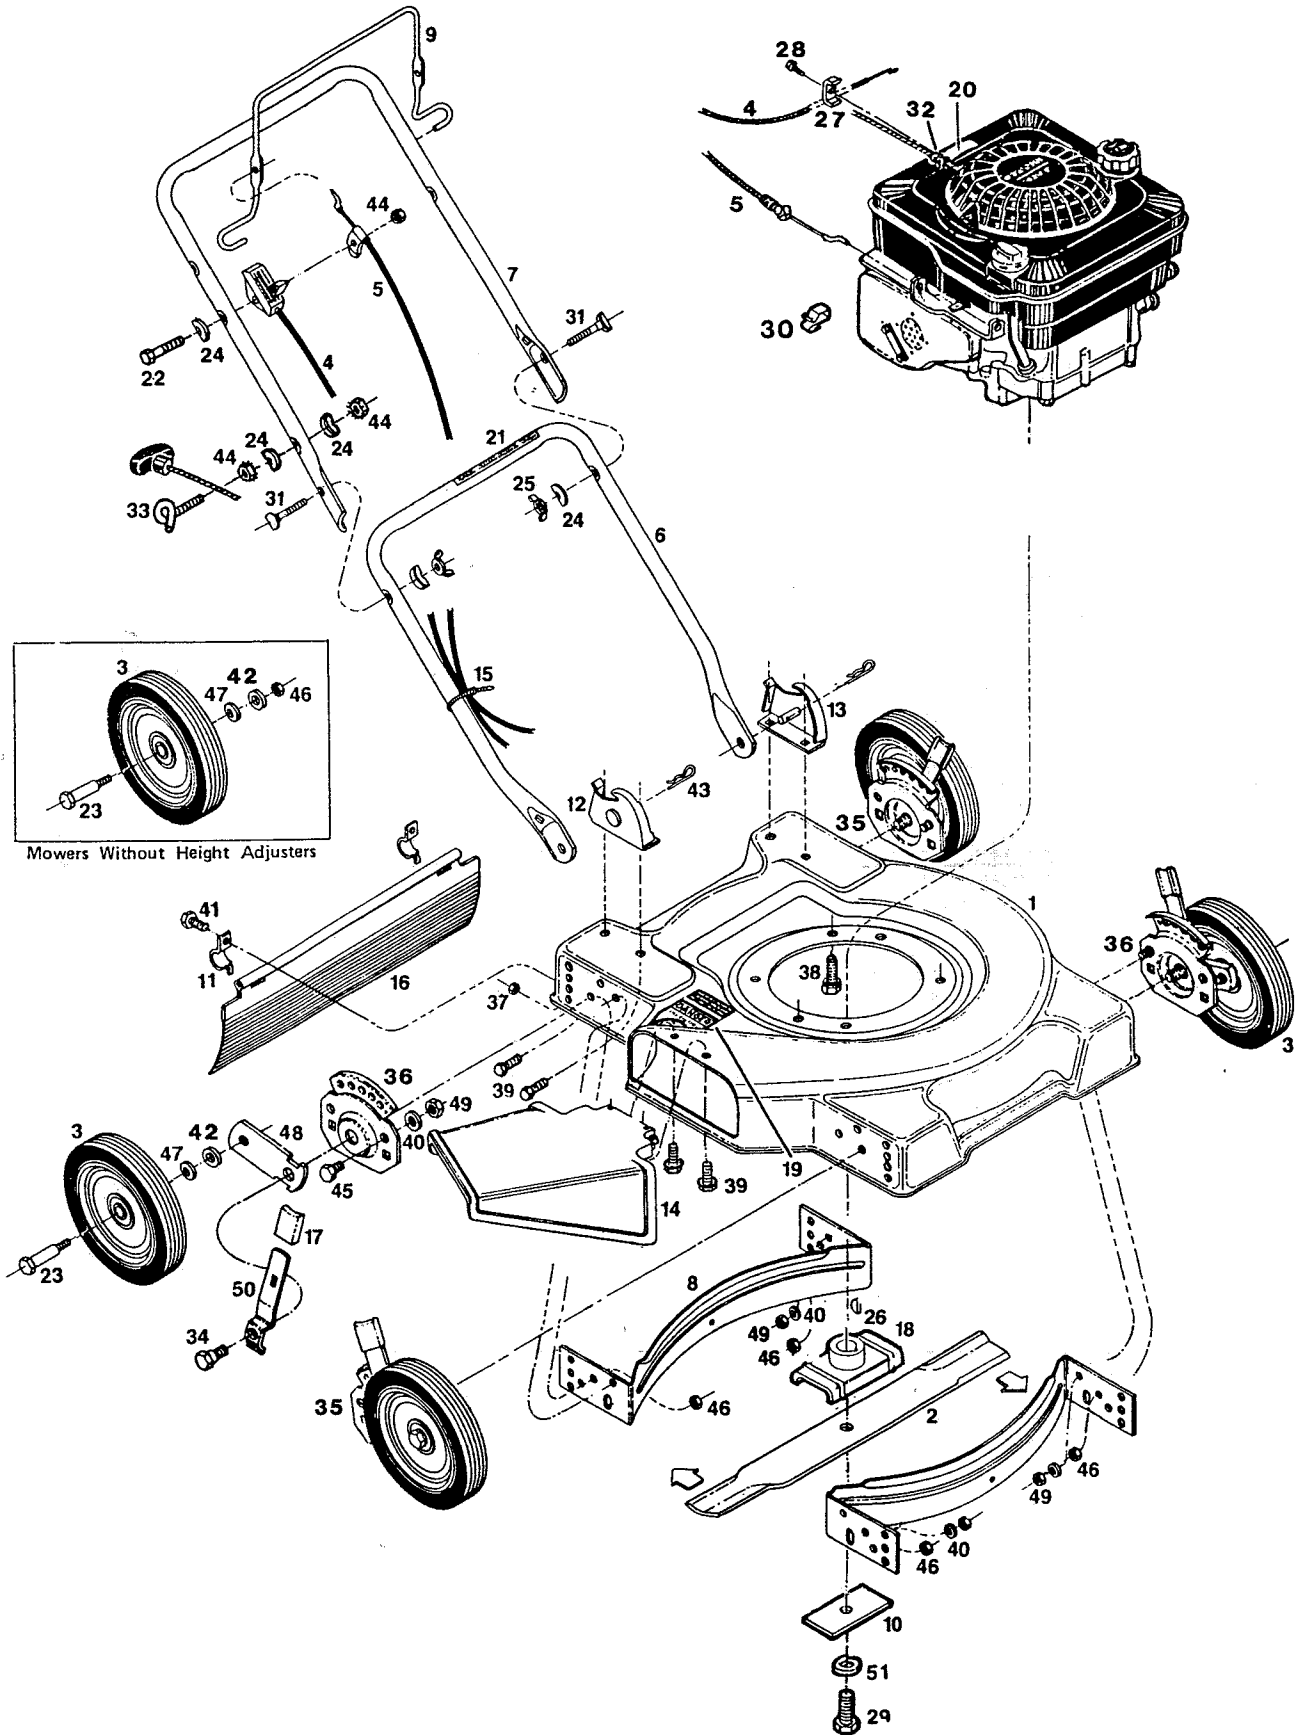

22" SIDE DISCHARGE ROTARY MOWER

MODEL: C225Q-J

WDR422-J

Grass Catcher Model: GC6AA P/N 161018

Repl. Bag: P/N 161158

Mowers Without Height Adjusters

22" SIDE DISCHARGE ROTARY MOWER

MODEL: C225Q-J

WDR422-J

Grass Catcher Model: GC6AA P/N 161018

Repl. Bag: P/N 161158

Index No.	Part No.	Description	Index No.	Part No.	Description
1	019059	Deck 20"	22	153874	Bolt - 1/4-20 x 2-1/4 Hex Head
	021931	Deck 22"	23	150060	Wheel Bolt
2	030031	Blade-20" Flat	24	150201	Washer-Curved 5/16
	030049	Blade-22" Flat	25	150235	Wingnut 5/16-18
3		Wheel Assembly*	26	150276	Woodruff Key #6
	040246	7" Plastic - White - Diamond Nylon Bearing (4-spoke)	27	157552	Cable Clamp
	041525	7" Plastic - White - Diamond Nylon Bearing (3-spoke)	28	155366	Screw #10-24 x 5/8 HWH
	041806	7" Steel-White-Rib-Flange Bearing	29	157255	Bolt-Blade
	040857	8" Plastic-White-Diamond (4-spoke)	30	381442	Clamp - Tinnerman
	042432	8" Plastic-White-Diamond-Nylon Bearing (3-spoke)	31	151928	Bolt-Curved Head 5/16-18 x 1-3/4
	041848	8" Steel-White-Rib-Flange Bearing	32	152074	Rope Stop
4	052217	Control-Throttle w/Cable	33	152371	Rope Guide
5	052209	Cable-Engine/Blade Control	34	153650	Shoulder Bolt-Height Adjuster*
6	071563	Handle-Lower	35	428664	Back Plate-Height Adjuster R.H. Front L.H. Rear*
7	071084	Handle-Upper Coated	36	428714	Back Plate-Height Adjuster L.H. Front R.H. Rear*
	071076	Handle-Upper	37	452318	Nut-#10-24 HX Nylon Insert
8	101519	Baffle-Deck*	38	457168	Bolt-3/8-16 x 7/8 Thread Forming
9	104687	Bail-Engine/Blade Control	39	457499	Bolt-1/4-20 x 1/2 Thread Forming
10	106005	Washer-Blade Adapter	40	462093	Washer-Flat 1/4
11	106914	Clip-Trailing Shield	41	458687	Bolt-Hex Head #10-24 x 1/2
12	107086	Handle Bracket-Right Hand	42	715417	Washer-3/8 Flat
13	107094	Handle Bracket-Left Hand	43	715011	Hairpin Cotter
14	394619	Chute Deflector Assembly	44	715037	Nut-Keps 1/4-20
15	110379	Cable Tie	45	715045	Bolt-Hex Head 1/4-20 x 3/4
16	114421	Trailing Shield	46	451492	Nut-3/8-16 Top Lock Flange
17	114462	Plastic Tip-Setting Lever*	47	715607	Washer-Belleville
18	126466	Blade Adapter	48	777862	Wheel Lever-Height Adj.*
19	144063	Decal-Danger	49	715508	Locknut 1/4-20 Top
20	001206	Decal-Blade Warning	50	776500	Setting Lever-Height Adjuster*
21	715557	Decal-Starting Instructions	51	156919	Washer-Lock

• INDICATES OPTIONAL EQUIPMENT

• INDICATES OPTIONAL EQUIPMENT

- This parts list covers several different mower models; not all of the parts listed may be used on the particular model you are working with.
- When servicing use only **Genuine Factory Replacement Parts (OEM)** that are specifically designed for the particular model that you are working with.
- Parts are right or left hand as viewed from the operator's position.
- Model specifications are subject to change without prior notice.
- **Do not operate** the mower unless all parts are attached and in good working order.
- Lawn mower deck and/or other painted parts differing in color may be substituted without notice.