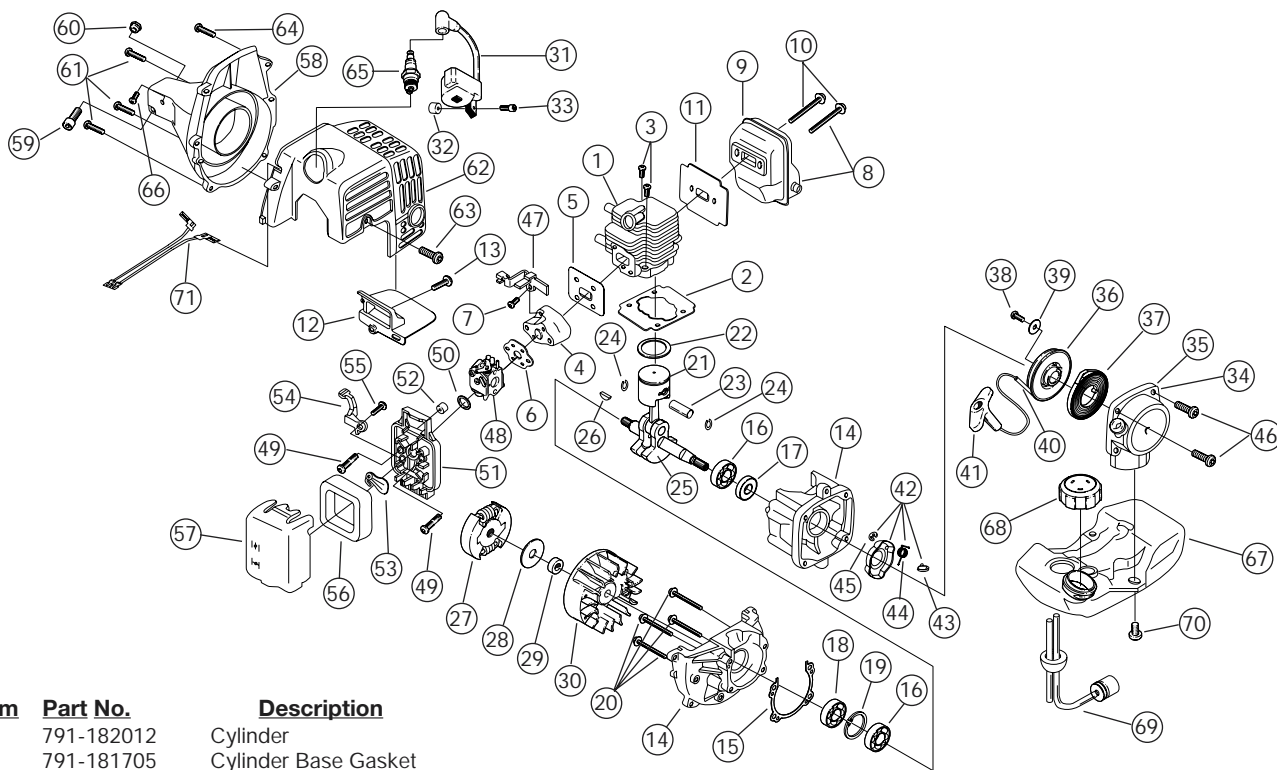

ENGINE

MODEL 41B CC2000

Item	Part No.	Description
1	791-182012	Cylinder
2	791-181705	Cylinder Base Gasket
3	791-181706	Bolt
4	791-181707	Insulator
5	791-181708	Insulator Gasket
6	791-181709	Carburetor Gasket
7	791-181710	Screw and Washer
8	N/A	Muffler Assembly (use 9 & 10)
9	753-1177	Muffler
10	791-181713	Screw
11	791-181714	Muffler Gasket
12	791-181715	Muffler Plate
13	791-181716	Screw
14	791-181717	Crankcase Service Assembly (includes 15-19 & 25)
15	791-181718	Crankcase Gasket
16	791-181719	Bearing
17	791-181720	Oil Seal
18	791-181721	Oil Seal
19	791-181722	Snap Ring
20	791-181723	Screw
21	791-182013	Piston
22	791-182014	Ring
23	791-182015	Piston Pin
24	791-181727	Snap Ring
25	791-182016	Crankshaft
26	791-181729	Key
27	791-181730	Clutch
28	791-181074	Clutch Washer
29	791-181731	Spacer
30	791-181732	Flywheel Assembly
31	791-181733	Module Assembly (includes 32 & 33)
32	791-181734	Spacer
33	753-1181	Screw
34	791-181777	Recoil Assembly (includes 35-41)
35	791-181737	Recoil Case
36	791-181738	Recoil Pulley
37	791-181739	Recoil Spring
38	791-181740	Screw
39	791-181741	Washer
40	791-181742	Rope

Item	Part No.	Description
41	791-181743	Pull Handle
42	791-182118	Pulley Assembly (includes 43-45)
43	791-181745	Ratchet
44	791-181746	Spring
45	791-181747	Retaining Ring
46	791-181716	Screw
47	791-181748	Throttle Bracket
48	791-181749	Carburetor (includes Primer Bulb)
49	791-181750	Screw
50	791-181751	O-Ring
51	791-181752	Air Cleaner Assembly (includes 52-55)
52	791-181753	Sleeve
53	791-181754	Choke Plate
54	791-181755	Choke Lever
55	791-181756	Screw
56	791-181757	Air Filter
57	791-181758	Air Cleaner Cover
58	753-1178	Clutch Housing Assembly
59	791-181760	Bolt
60	791-181761	Nut
61	791-181762	Screw
62	753-1179	Engine Cover
63	791-181716	Screw
64	791-181762	Screw
65	791-181765	Spark Plug
66	791-181629	Screw
67	753-1180	Fuel Tank (includes 70)
68	791-182612	Fuel Cap Assembly
69	791-181767	Fuel Line Assembly
70	791-181768	Screw
71	791-181769	Lead Wire Assembly
*	791-181696	Spark Arrestor
*	791-181701	Primer Bulb
*	791-181702	Carburetor Repair Kit
*	791-181703	Gasket/Diaphragm Repair Kit
*		not shown