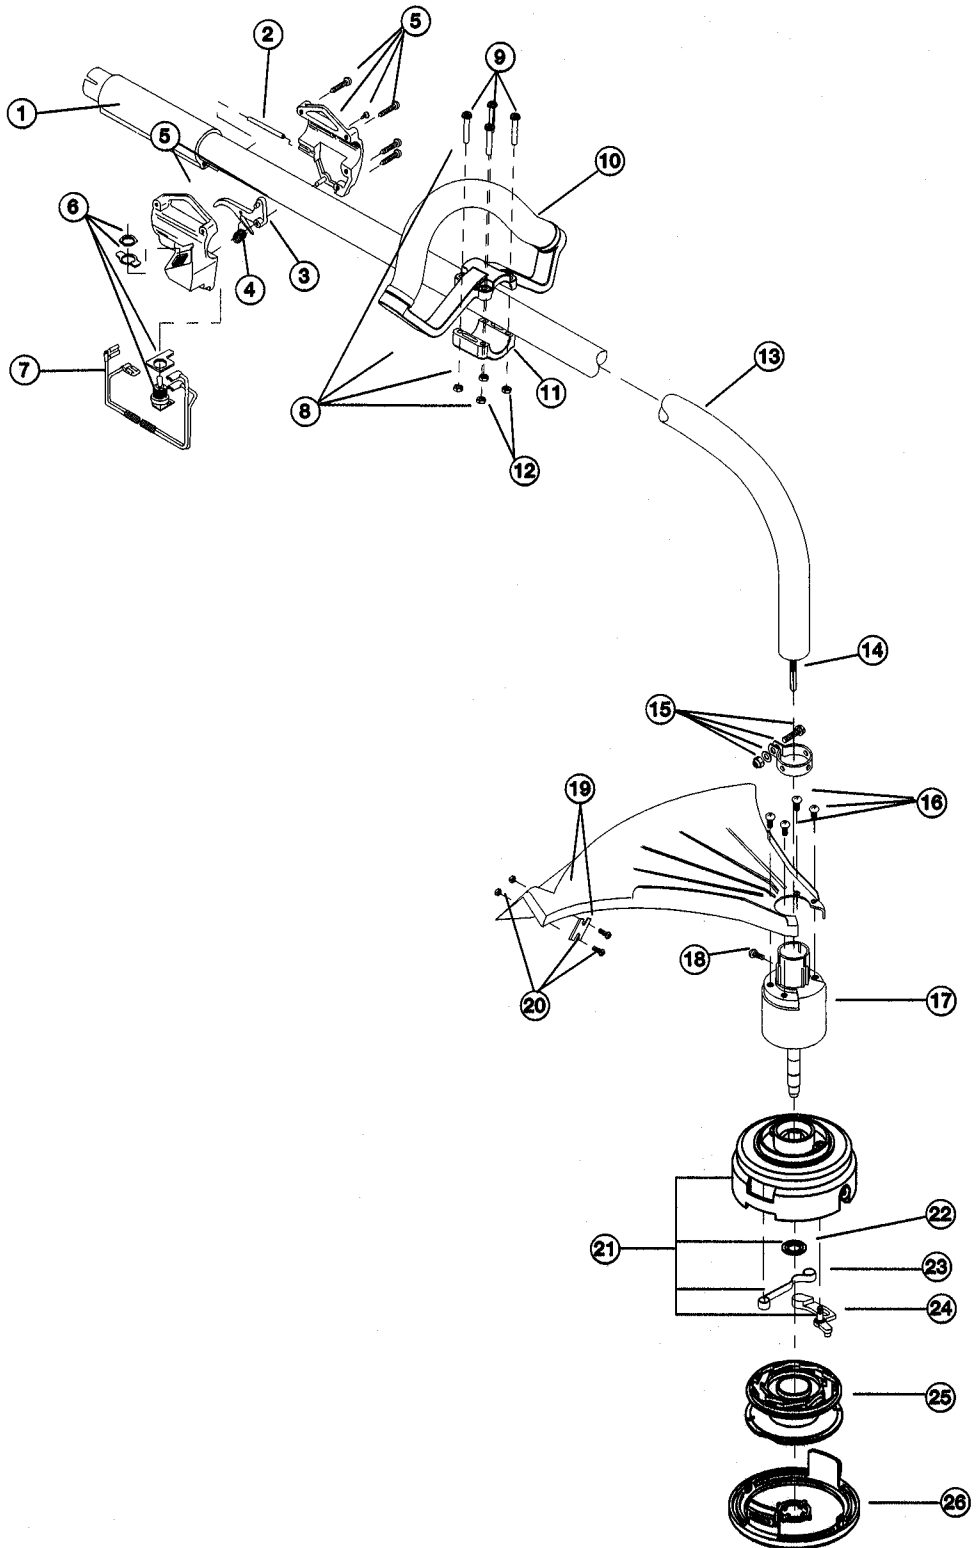

## BOOM AND TRIMMER (AUTOMATIC LINE FEED HEAD) CC2000

<b><u>Item</u></b>	<b><u>Part No.</u></b>	<b><u>Description</u></b>
1	791-180866	Grip
2	791-181888	Throttle Cable Assembly
3	791-181556	Throttle Trigger
4	791-610314	Throttle Trigger Spring
5	791-182603	Throttle Trigger Assembly (Includes 3 & 4)
6	791-180252	Switch Assembly
7	791-181690	Wire Lead Assembly
8		Loop Handle Assembly (Order Component Parts)
9	791-181070	Screw
10	791-182167	Loop Handle
11	791-182168	Bottom Clamp
12	791-181810	Nut
13	791-182838	Drive Shaft Housing Assembly
14	791-182839	Flexible Drive Shaft
15	791-153597	Lower Clamp Assembly
16	791-180531	Shield Mounting Screw
17	791-182870	Bushing Housing Assembly (for ALF Head)
18	791-145569	Anti-Rotation Screw
19	791-180341	Shield and Blade Assembly (Includes 20)
20	791-682061	Blade Assembly
21	791-182841	Outer Spool w/ Retainer (Includes 22-24)
22	791-181560	Retainer
23	791-182842	Pawl Spring
24	791-182843	Ratchet Pawl
25	791-182844	Inner Reel
26	791-182845	Spool Cover

CC2000

Item	Part No.	Description
1	791-180866	Grip
2	791-181688	Throttle Cable Assembly
3	791-180975	Throttle Trigger
4	791-610314	Throttle Trigger Spring
5	753-1150	Throttle Trigger Assembly (includes 3 & 4)
6	791-180252	Switch Assembly
7	791-181690	Wire Lead Assembly
8	753-1151	Loop Handle Assembly (includes 9-11)
9	753-1152	Screw
10	753-1153	Washer
11	753-1154	Nut
12	791-182838	Drive Shaft Housing Assembly
13	791-182839	Flexible Drive Shaft
14	791-153597	Lower Clamp Assembly
15	791-180531	Shield Mounting Screw
16	791-181784	Bushing Housing Assembly
17	791-145569	Anti-Rotation Screw
18	791-181659	Shield and Blade Assembly (includes 19)
19	791-682061	Blade Assembly
20	791-153619	Outer Spool w/ Retainer (includes 21)
21	791-610660	Retainer
22	791-610317B	Spring
23	753-1155	Inner Reel
24	791-153066B	Bump Knob Assembly