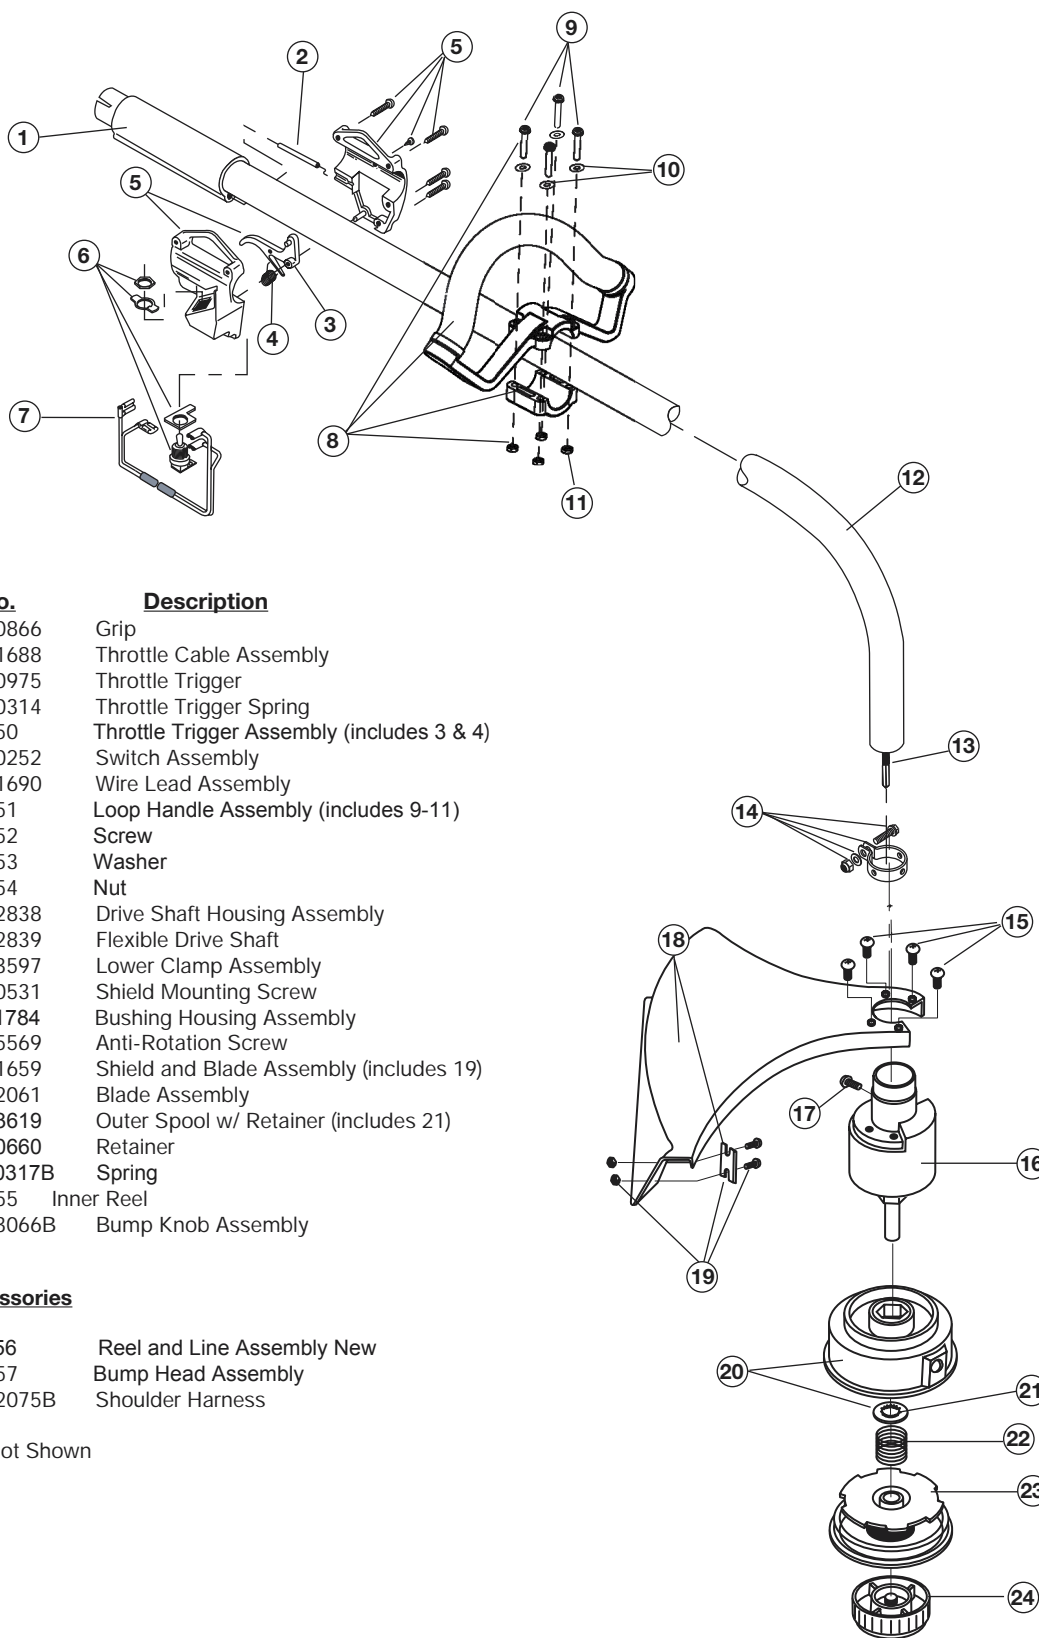

## BOOM AND TRIMMER (AUTOMATIC LINE FEED HEAD) CC2000

<b><u>Item</u></b>	<b><u>Part No.</u></b>	<b><u>Description</u></b>
1	791-180866	Grip
2	791-181888	Throttle Cable Assembly
3	791-181556	Throttle Trigger
4	791-610314	Throttle Trigger Spring
5	791-182603	Throttle Trigger Assembly (Includes 3 & 4)
6	791-180252	Switch Assembly
7	791-181690	Wire Lead Assembly
8		Loop Handle Assembly (Order Component Parts)
9	791-181070	Screw
10	791-182167	Loop Handle
11	791-182168	Bottom Clamp
12	791-181810	Nut
13	791-182838	Drive Shaft Housing Assembly
14	791-182839	Flexible Drive Shaft
15	791-153597	Lower Clamp Assembly
16	791-180531	Shield Mounting Screw
17	791-182870	Bushing Housing Assembly (for ALF Head)
18	791-145569	Anti-Rotation Screw
19	791-180341	Shield and Blade Assembly (Includes 20)
20	791-682061	Blade Assembly
21	791-182841	Outer Spool w/ Retainer (Includes 22-24)
22	791-181560	Retainer
23	791-182842	Pawl Spring
24	791-182843	Ratchet Pawl
25	791-182844	Inner Reel
26	791-182845	Spool Cover

CC2000

Item	Part No.	Description
1	791-180866	Grip
2	791-181688	Throttle Cable Assembly
3	791-180975	Throttle Trigger
4	791-610314	Throttle Trigger Spring
5	753-1150	Throttle Trigger Assembly (includes 3 & 4)
6	791-180252	Switch Assembly
7	791-181690	Wire Lead Assembly
8	753-1151	Loop Handle Assembly (includes 9-11)
9	753-1152	Screw
10	753-1153	Washer
11	753-1154	Nut
12	791-182838	Drive Shaft Housing Assembly
13	791-182839	Flexible Drive Shaft
14	791-153597	Lower Clamp Assembly
15	791-180531	Shield Mounting Screw
16	791-181784	Bushing Housing Assembly
17	791-145569	Anti-Rotation Screw
18	791-181659	Shield and Blade Assembly (includes 19)
19	791-682061	Blade Assembly
20	791-153619	Outer Spool w/ Retainer (includes 21)
21	791-610660	Retainer
22	791-610317B	Spring
23	753-1155	Inner Reel
24	791-153066B	Bump Knob Assembly