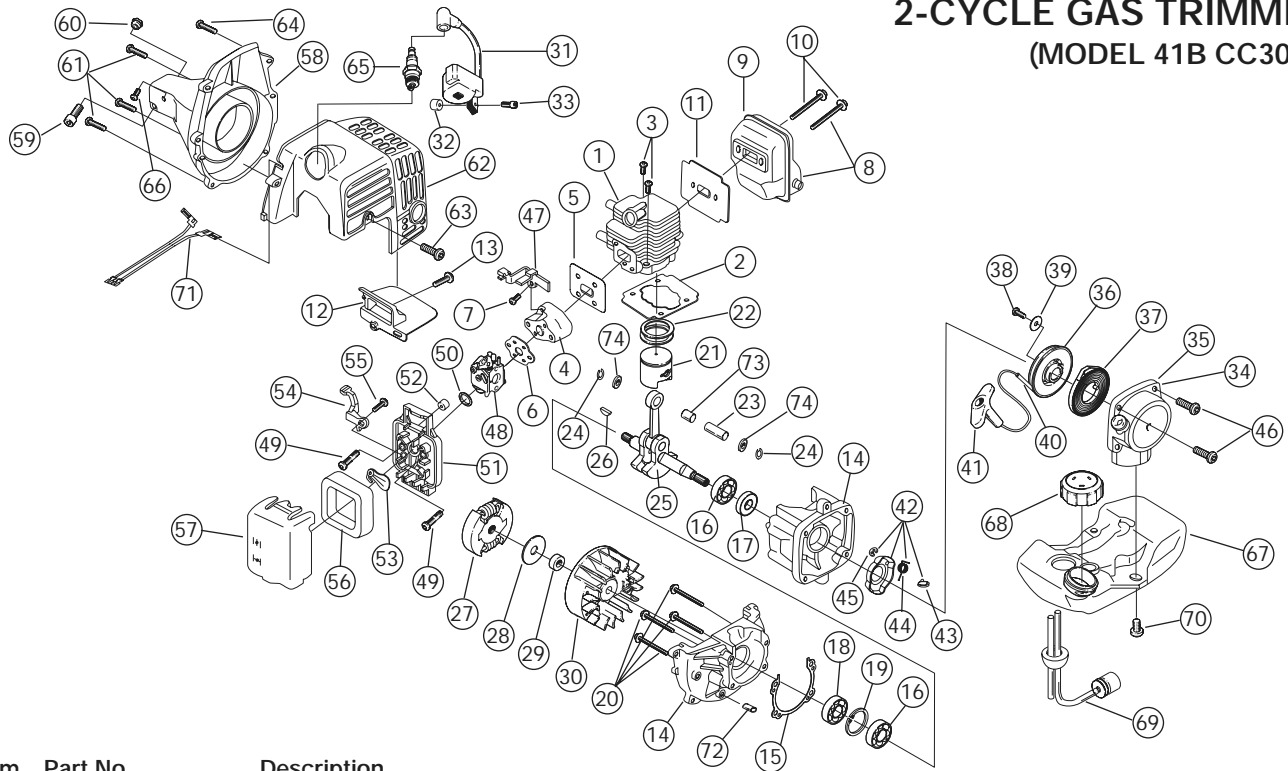

ENGINE PARTS 2-CYCLE GAS TRIMMER (MODEL 41B CC3000)

Item	Part No.	Description	Item	Part No.	Description
1	753-04015	Cylinder	41	791-181743	Pull Handle
2	753-04016	Cylinder Base Gasket	42	791-182118	Pulley Assembly (includes 43-45)
3	791-181706	Bolt	43	791-181745	Ratchet
4	791-181707	Insulator	44	791-181746	Spring
5	791-181708	Insulator Gasket	45	791-181747	Retaining Ring
6	791-181709	Carburetor Gasket	46	791-181716	Screw
7	791-181710	Screw and Washer	47	791-181748	Throttle Bracket
8	N/A	Muffler Assembly (use 9 & 10)	48	753-04025	Carburetor (includes Primer Bulb)
9	753-1177	Muffler	49	791-181750	Screw
10	791-181713	Screw	50	791-181751	O-Ring
11	791-181714	Muffler Gasket	51	791-181752	Air Cleaner Assembly (includes 52-55)
12	791-181715	Muffler Plate	52	791-181753	Sleeve
13	791-181716	Screw	53	791-181754	Choke Plate
14	791-181717	Crankcase Service Assembly (includes 15-19 & 25)	54	791-181755	Choke Lever
15	753-04017	Crankcase Gasket	55	791-181756	Screw
16	791-181719	Bearing	56	791-181757	Air Filter
17	791-181720	Oil Seal	57	791-181758	Air Cleaner Cover
18	791-181721	Oil Seal	58	753-1178	Clutch Housing Assembly
19	791-181722	Snap Ring	59	791-181760	Bolt
20	791-181723	Screw	60	791-181761	Nut
21	753-04018	Piston	61	791-181762	Screw
22	791-182014	Ring	62	753-1179	Engine Cover
23	791-182015	Piston Pin	63	791-181716	Screw
24	791-181727	Snap Ring	64	791-181762	Screw
25	753-04019	Crankshaft	65	791-181765	Spark Plug
26	791-181729	Key	66	791-181629	Screw
27	791-181730	Clutch	67	753-1180	Fuel Tank (includes 70)
28	791-181074	Clutch Washer	68	791-182612	Fuel Cap Assembly
29	791-181731	Spacer	69	791-181767	Fuel Line Assembly
30	791-181732	Flywheel Assembly	70	791-181768	Screw
31	791-181733	Module Assembly (includes 32 & 33)	71	791-181769	Lead Wire Assembly
32	791-181734	Spacer	72	753-04020	Pin
33	753-1181	Screw	73	753-04021	Needle Bearing
34	791-181777	Recoil Assembly (includes 35-41)	74	753-04022	Piston Washer
35	791-181737	Recoil Case	*	791-181696	Spark Arrestor
36	791-181738	Recoil Pulley	*	791-181701	Primer Bulb
37	791-181739	Recoil Spring	*	753-04014	Carburetor Repair Kit
38	791-181740	Screw	*	753-1248	Gasket/Diaphragm Repair Kit
39	791-181741	Washer			
40	791-181742	Rope			

* not shown