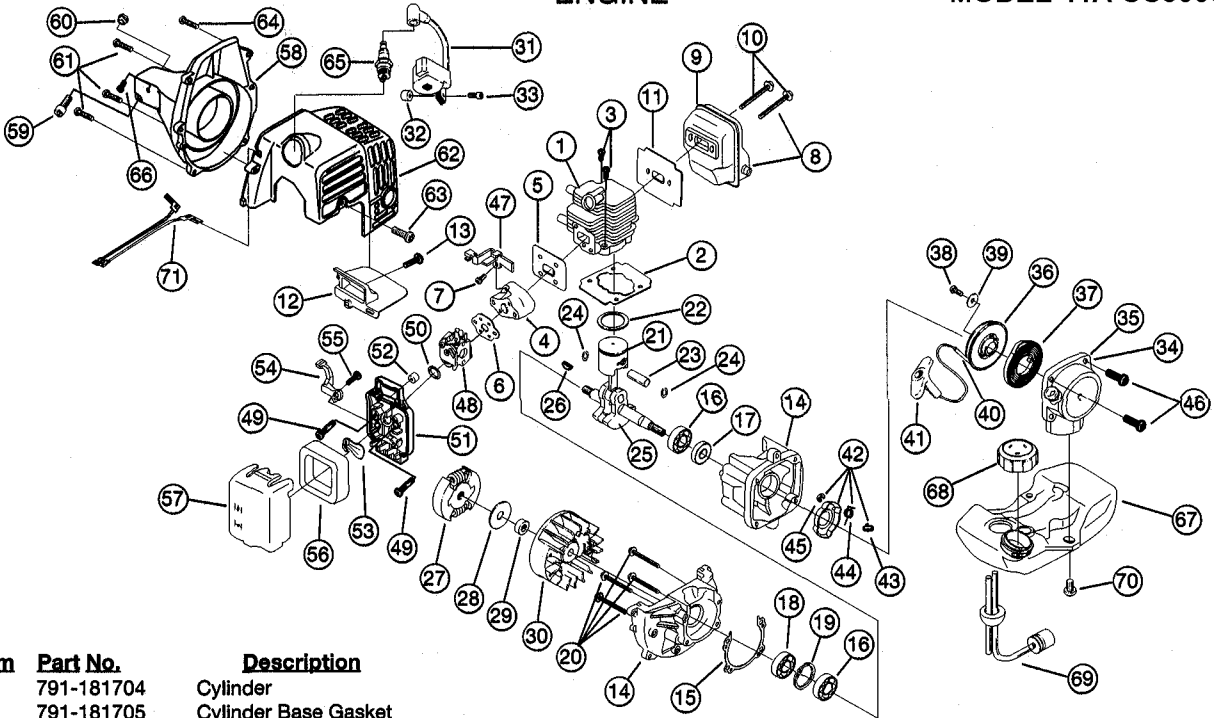

ENGINE

MODEL 41A CC3000

Item	Part No.	Description
1	791-181704	Cylinder
2	791-181705	Cylinder Base Gasket
3	791-181706	Bolt
4	791-181707	Insulator
5	791-181708	Insulator Gasket
6	791-181709	Carburetor Gasket
7	791-181710	Screw and Washer
8	N/A	Muffler Assembly (USE 9 & 10)
9	791-181712	Muffler
10	791-181713	Screw
11	791-181714	Muffler Gasket
12	791-181715	Muffler Plate
13	791-181716	Screw
14	791-181717	Crankcase Service Assembly (includes 15-19 & 25)
15	791-181718	Crankcase Gasket
16	791-181719	Bearing
17	791-181720	Oil Seal
18	791-181721	Oil Seal
19	791-181722	Snap Ring
20	791-181723	Screw
21	791-181724	Piston
22	791-181725	Ring
23	791-181726	Piston Pin
24	791-181727	Snap Ring
25	791-181728	Crankshaft
26	791-181729	Key
27	791-181730	Clutch
28	791-181074	Clutch Washer
29	791-181731	Spacer
30	791-181732	Flywheel Assembly
31	791-181733	Module Assembly (includes 32 & 33)
32	791-181734	Spacer
33	791-181735	Screw
34		Recoil Assembly
35	791-181737	Recoil Case
36	791-181738	Recoil Pulley
37	791-181739	Recoil Spring
38	791-181740	Screw
39	791-181741	Washer
40	791-181742	Rope

Item	Part No.	Description
41	791-181743	Pull Handle
42	791-182118	Pulley Assembly (includes 43-45)
43	791-181745	Ratchet
44	791-181746	Spring
45	791-181747	Retaining Ring
46	791-181716	Screw
47	791-181748	Throttle Bracket
48	791-181749	Carburetor (includes Primer Bulb)
49	791-181750	Screw
50	791-181751	O-Ring
51	791-181752	Air Cleaner Assembly (includes 52-55)
52	791-181753	Sleeve
53	791-181754	Choke Plate
54	791-181755	Choke Lever
55	791-181756	Screw
56	791-181757	Air Filter
57	791-181758	Air Cleaner Cover
58	753-1178	Clutch Housing Assembly
59	791-181760	Screw
60	791-181761	Nut
61	791-181762	Screw
62	753-1179	Engine Cover
63	791-181716	Screw
64	791-181762	Screw
65	791-181765	Spark Plug
66	791-182188	Screw
67	791-181774	Fuel Tank (includes 70)
68	791-180000B	Fuel Cap Assembly
69	791-181767	Fuel Line Assembly
70	791-181768	Screw
71	791-181769	Lead Wire Assembly
*	791-181696	Spark Arrestor
*	791-181701	Primer Bulb
*	791-181702	Carburetor Repair Kit
*	791-181703	Gasket/Diaphragm Repair Kit
*		not shown