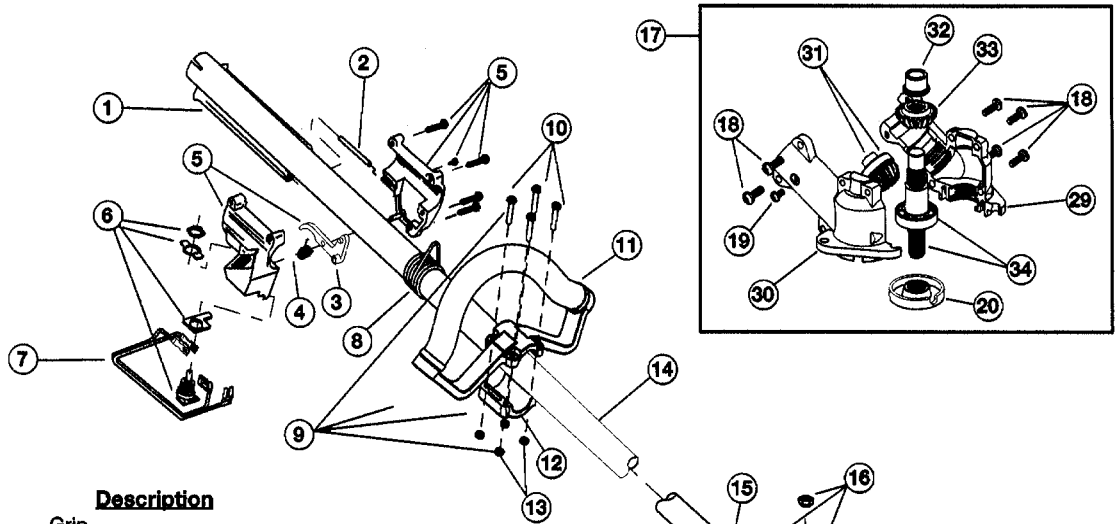

**Cub Cadet LLC P.O. Box 361131 Cleveland, OH 44136-0019**

FORM 769- (11/01) (10700 rev. 09/02)  
Printed in U.S.A.

BOOM AND TRIMMER (LOOP HANDLE STYLE)

CC3000

item	Part No.	Description
1	791-180866	Grip
2	791-181688	Throttle Cable Assembly
3	791-180975	Throttle Trigger
4	791-610314	Throttle Trigger Spring
5	791-181689	Throttle Trigger Assembly (includes 4)
6	791-180252	Switch Assembly
7	791-181690	Wire Lead Assembly
8	791-610327	Shoulder Harness Clamp
9		Loop Handle Assembly (use 10-13)
10	791-181070	Screw
11	791-182167	Loop Handle
12	791-182168	Bottom Clamp
13	791-181810	Nut
14	791-182836	Drive Shaft Housing Assembly
15	791-182833	Drive Shaft
16	791-182200	Shield Mount Screw Assembly
17	791-182193	2 piece Gearbox Assembly (includes 18-20)
18	791-182195	Gearbox Mounting Hardware
19	791-145569	Anti-Rotation Screw
20	791-182196	Blade Driver
21	791-182189	Shield and Blade Assembly (includes 22)
22	791-682061	Blade Assembly
23	791-612483	Spool Shaft
24	791-683301	Outer Spool & Eyelet Assembly (includes 25)
25	791-612026	Retainer
26	791-610636B	Spring
27	791-147495	Inner Reel
28	791-180814B	Bump Head Knob Assembly