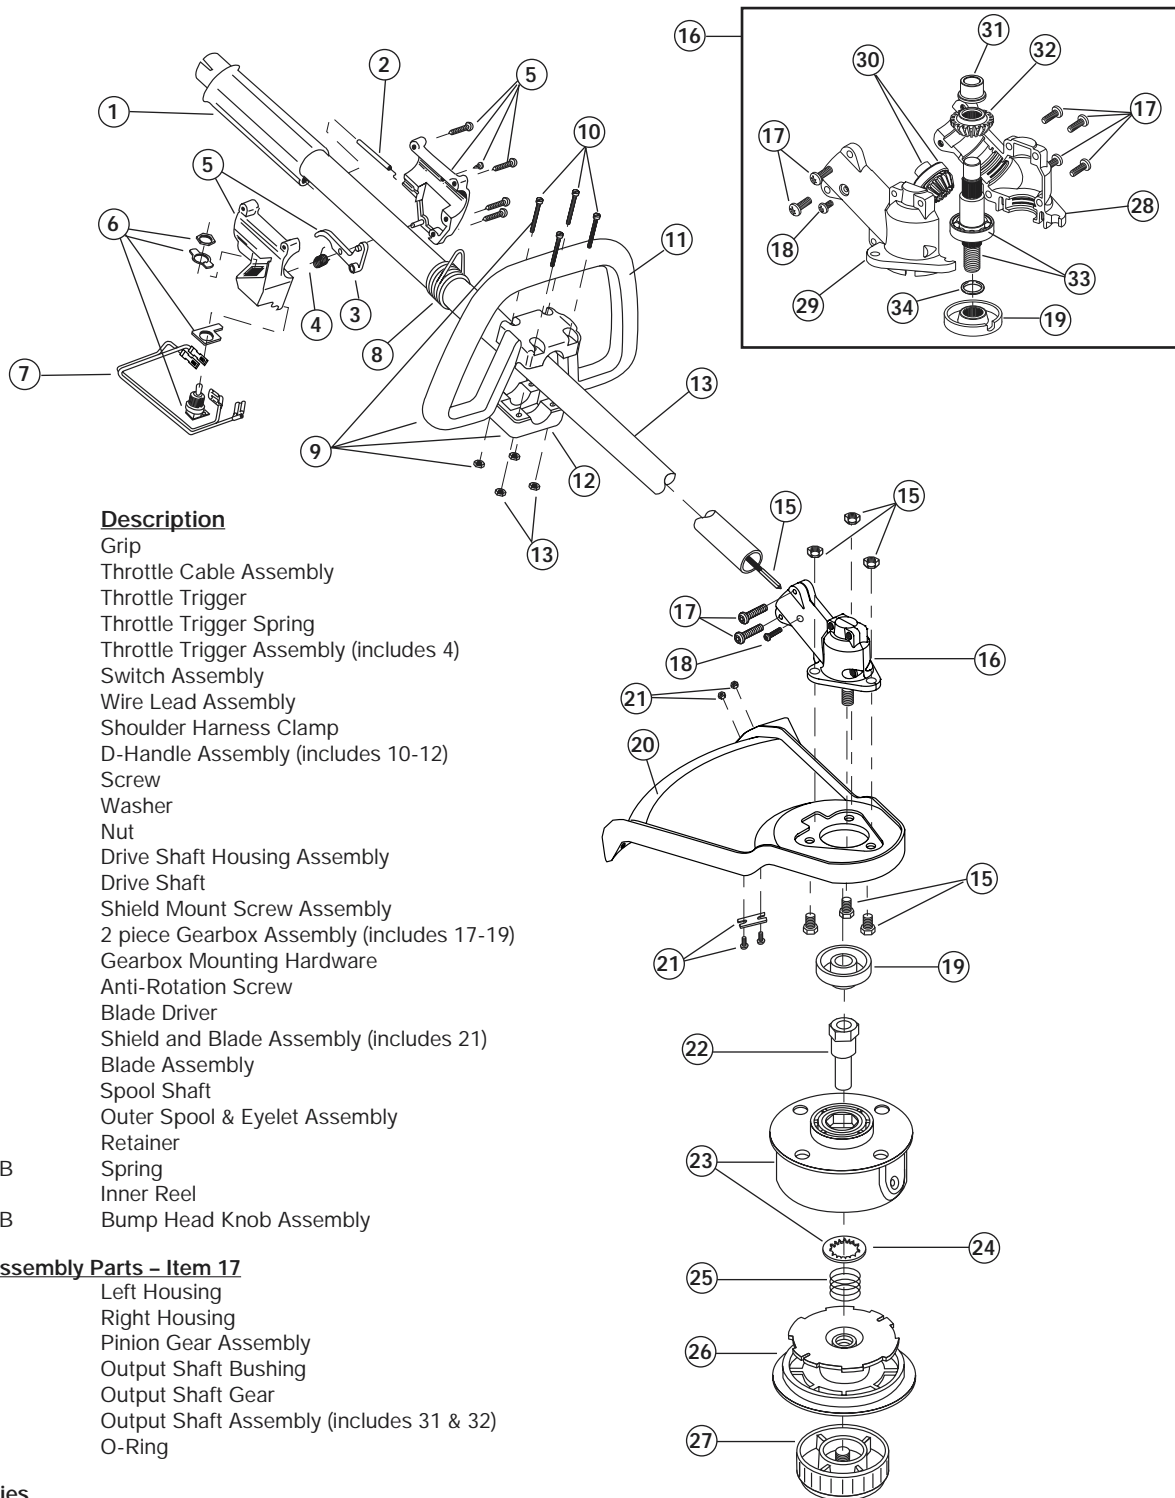

BOOM AND TRIMMER (D-HANDLE STYLE) -3- 2-CYCLE GAS TRIMMER

MODEL CC3000

Item	Part No.	Description
1	791-180866	Grip
2	791-181688	Throttle Cable Assembly
3	791-180975	Throttle Trigger
4	791-610314	Throttle Trigger Spring
5	791-181689	Throttle Trigger Assembly (includes 4)
6	791-180252	Switch Assembly
7	791-181690	Wire Lead Assembly
8	791-610327	Shoulder Harness Clamp
9	753-1151	D-Handle Assembly (includes 10-12)
10	753-1152	Screw
11	753-1153	Washer
12	753-1154	Nut
13	791-182836	Drive Shaft Housing Assembly
14	791-182833	Drive Shaft
15	791-182200	Shield Mount Screw Assembly
16	791-182193	2 piece Gearbox Assembly (includes 17-19)
17	791-182195	Gearbox Mounting Hardware
18	791-145569	Anti-Rotation Screw
19	791-182196	Blade Driver
20	791-182189	Shield and Blade Assembly (includes 21)
21	791-682061	Blade Assembly
22	791-612483	Spool Shaft
23	791-683301	Outer Spool & Eyelet Assembly
24	791-612026	Retainer
25	791-610636B	Spring
26	791-147495	Inner Reel
27	791-180814B	Bump Head Knob Assembly

2 Piece Gearbox Assembly Parts - Item 17

28	791-182191	Left Housing
29	791-182192	Right Housing
30	791-182194	Pinion Gear Assembly
31	791-182199	Output Shaft Bushing
32	791-182198	Output Shaft Gear
33	791-182197	Output Shaft Assembly (includes 31 & 32)
34	753-1159	O-Ring

Optional Accessories

- 753-1160 Reel and Line Assembly
- 41AM079G100 Brush Cutter Accessory Kit
- 753-1161 Bump Head Assembly (includes 23-28)
- 791-682075B Shoulder Harness

* Items Not Shown