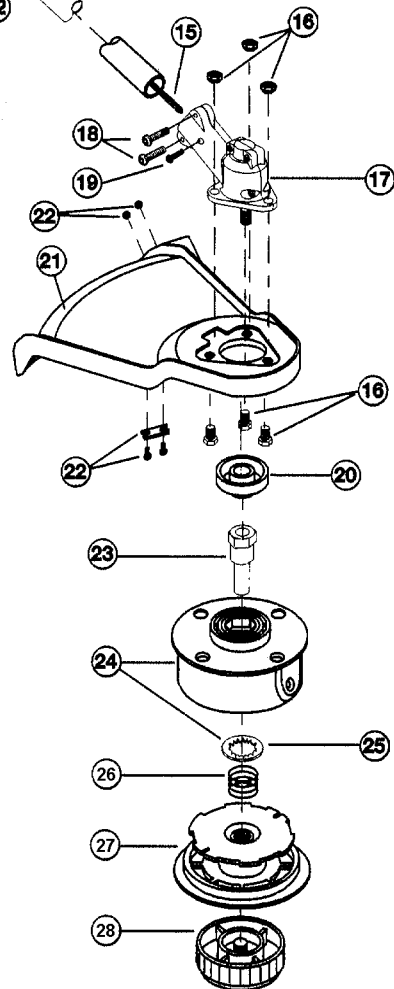

**Cub Cadet LLC P.O. Box 361131 Cleveland, OH 44136-0019**

FORM 769- (11/01) (10700 rev. 09/02)  
Printed in U.S.A.

BOOM AND TRIMMER (LOOP HANDLE STYLE)

CC3000

item	Part No.	Description
1	791-180866	Grip
2	791-181688	Throttle Cable Assembly
3	791-180975	Throttle Trigger
4	791-610314	Throttle Trigger Spring
5	791-181689	Throttle Trigger Assembly (includes 4)
6	791-180252	Switch Assembly
7	791-181690	Wire Lead Assembly
8	791-610327	Shoulder Harness Clamp
9		Loop Handle Assembly (use 10-13)
10	791-181070	Screw
11	791-182167	Loop Handle
12	791-182168	Bottom Clamp
13	791-181810	Nut
14	791-182836	Drive Shaft Housing Assembly
15	791-182833	Drive Shaft
16	791-182200	Shield Mount Screw Assembly
17	791-182193	2 piece Gearbox Assembly (includes 18-20)
18	791-182195	Gearbox Mounting Hardware
19	791-145569	Anti-Rotation Screw
20	791-182196	Blade Driver
21	791-182189	Shield and Blade Assembly (includes 22)
22	791-682061	Blade Assembly
23	791-612483	Spool Shaft
24	791-683301	Outer Spool & Eyelet Assembly (includes 25)
25	791-612026	Retainer
26	791-610636B	Spring
27	791-147495	Inner Reel
28	791-180814B	Bump Head Knob Assembly

**2 Piece Gearbox Assembly Parts - Item 17**

29	791-182191	Left Housing
30	791-182192	Right Housing
31	791-182194	Pinion Gear Assembly
32	791-182199	Output Shaft Bushing
33	791-182198	Output Shaft Gear
34	791-182197	Output Shaft Assembly (includes 32 & 33)