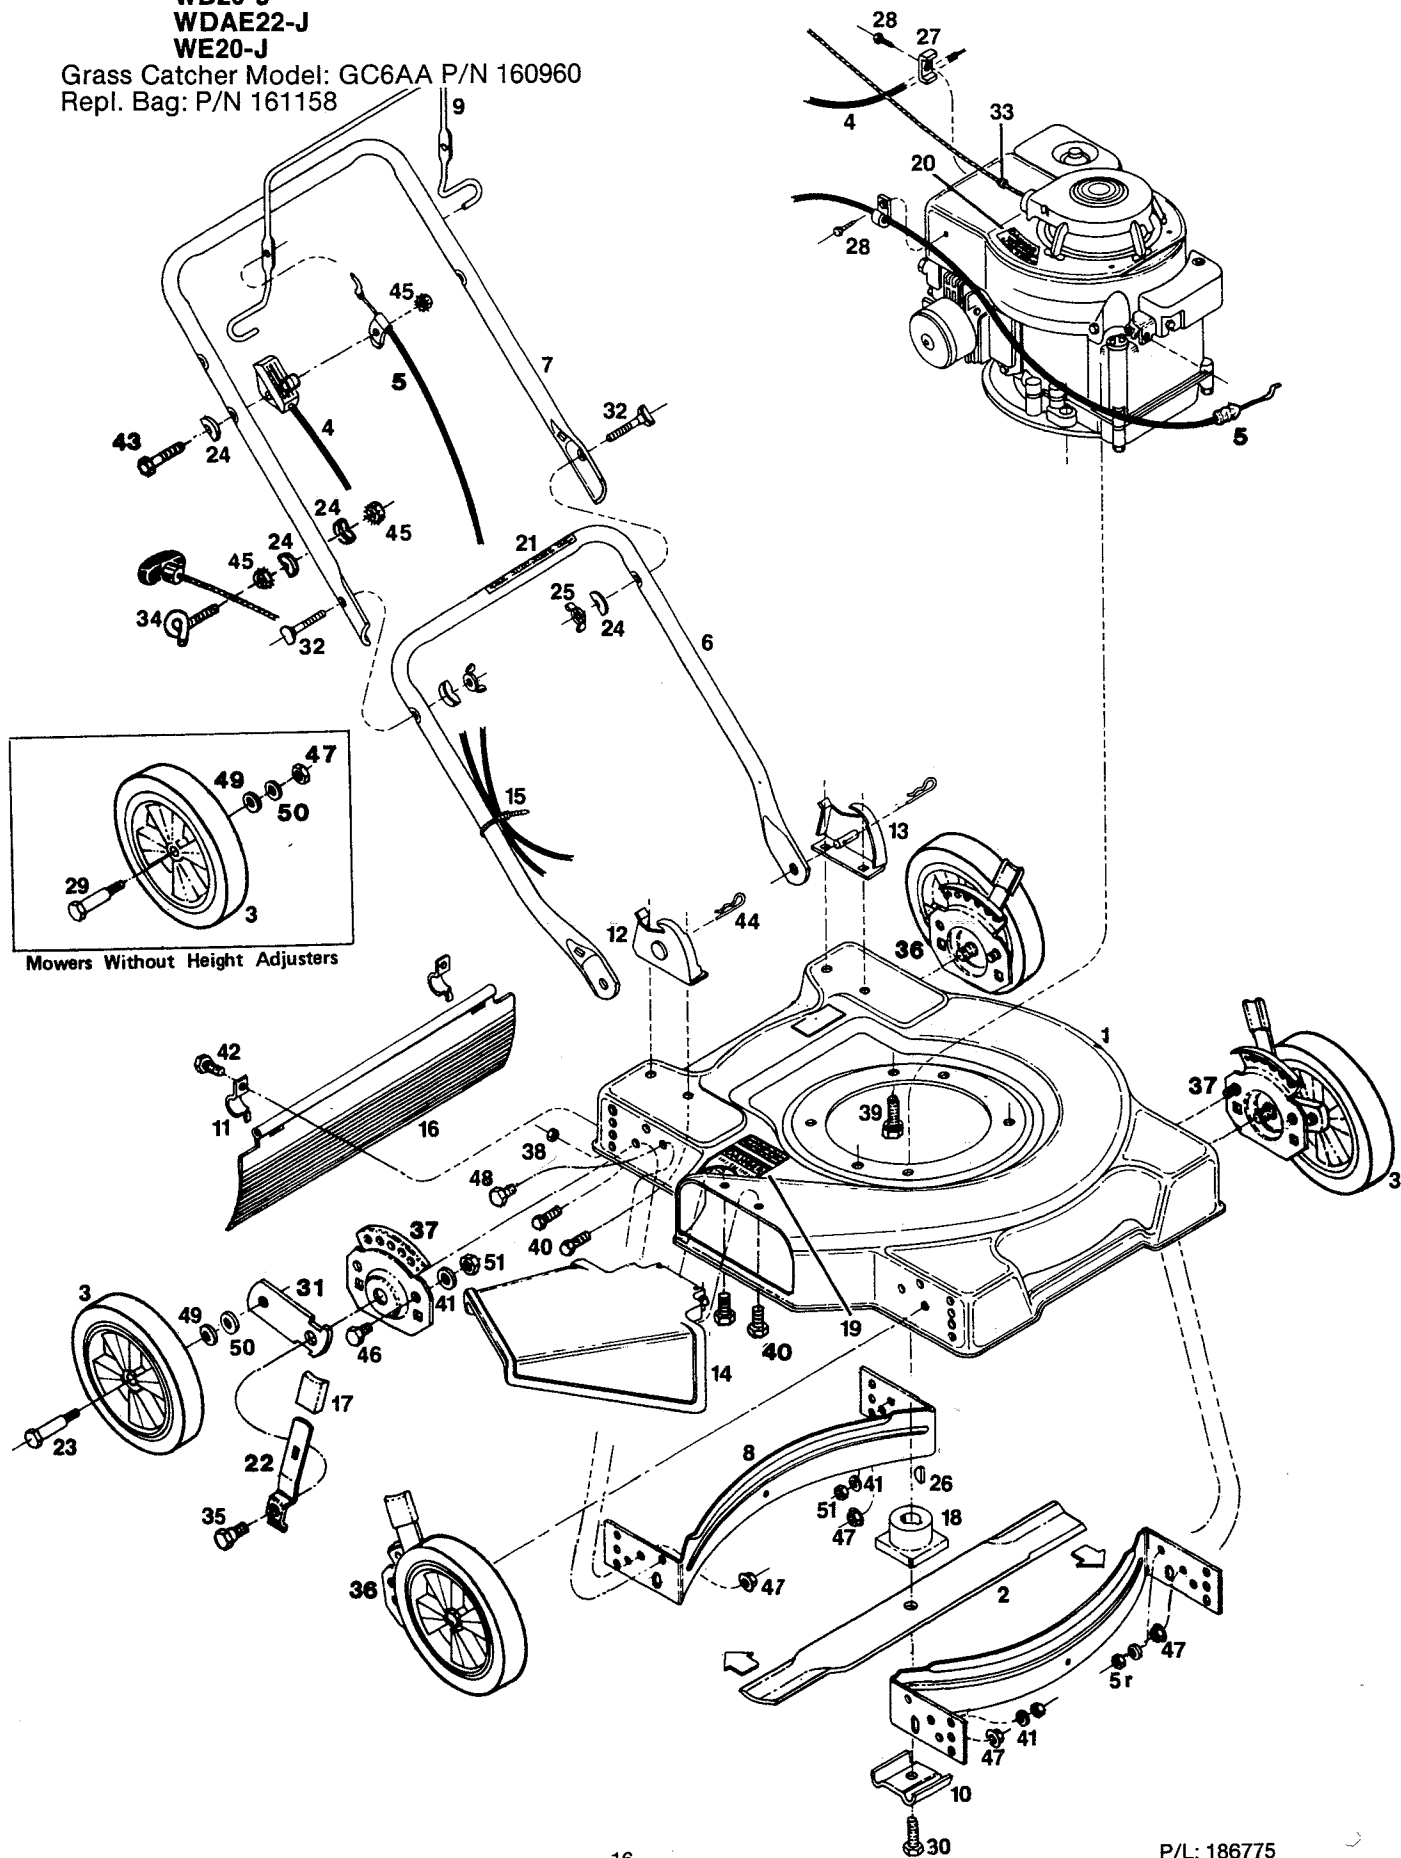

20"/22" SIDE DISCHARGE ROTARY MOWER
MODEL: CE220-J
FUB22-J
WB20-J
WDAE22-J
WE20-J
 Grass Catcher Model: GC6AA P/N 161018
 Repl. Bag: P/N 161158

Index No.	Part No.	Description	Index No.	Part No.	Description
1	019042	Deck 20"	19	144063	Decal-Danger
	019778	Deck 22"	20	001461	Decal-Blade Warning
2	030031	Blade-20" Flat	21	715557	Decal-Starting Instructions
	030049	Blade-22" Flat	22	776500	Setting Lever-Height Adjuster•
3		Wheel Assembly•	23	150060	Wheel Bolt w/Hgt. Adj.•
	041012	6" Plastic - White - Diamond	24	150201	Washer-Curved 5/16
	041533	6½" Plastic - White - Diamond	25	150235	Wingnut 5/16-18
	042739	7" Plastic-White-Diamond-Mag	26	150276	Woodruff Key #6
	041525	7" Plastic-White-Diamond-3 spoke	27	150318	Cable Clamp
	041046	7" Steel - White-Rib-Flange Bearing	28	150623	Screw-Sheet Metal #10 x 5/8
	042432	8" Plastic-White-Diamond	29	150730	Wheel Bolt w/o Hgt. Adj.•
	040865	8" Plastic-White-Diamond-Roller Bearing	30	162024	Bolt-Blade
	041111	8" Steel-White-Rib-Flange Bearing	31	777862	Wheel Lever-Height Adjuster•
4	051219	Control-Throttle w/Cable	32	151928	Bolt-Curved Head 5/16-18 x 1 3/4
5	052142	Cable-Engine Blade Control	33	152074	Rope Stop
6	071563	Handle-Lower	34	152371	Rope Guide
7	071076	Handle-Upper	35	153650	Shoulder Bolt-Hgt. Adj.•
	071084	Handle-Upper Vinyl Grip	36	428664	Back Plate-Height Adjuster R.H. Front L.H. Rear•
	072181	Handle-Upper Cushion Grip	37	428714	Back Plate-Height Adjuster L.H. Front R.H. Rear•
8	101519	Baffle 20/22" Rear or Front•	38	452318	Nut-#10-24 HX Nylon Insert
9	104687	Bail-Engine/Blade Control	39	457168	Bolt-3/8-16 x 7/8 Thread Forming
	109470	Bail-Engine/Blade Control Vinyl Grip	40	457499	Bolt-1/4-20 x 1/2 Thread Forming
10	106336	Washer-Blade Adapter	41	462093	Washer-Flat 1/4"•
11	106914	Clip-Trailing Shield	42	458687	Bolt-Hex Head #10-24 x 1/2
12	107086	Handle Bracket-Right Hand	43	153874	Bolt—1/4-20 x 2-1/4 Hex Head
13	107094	Handle Bracket-Left Hand	44	715011	Hairpin Cotter
14	394619	Chute Deflector Assembly	45	715037	Nut-Keps 1/4-20
15	110379	Cable Tie	46	715045	Bolt-Hex Head 1/4-20 x 3/4•
16	114405	Trailing Shield-20/22" w/o Hgt. Adj.	47	451492	Locknut 3/8-16 Top TopLock Flange
	114421	Trailing Shield-20/22" w/Hgt. Adj.	48	715201	Bolt-Hex 3/8-16 x 3/4 w/o Hgt. Adj.•
17	114462	Plastic Tip-Setting Lever•	49	715607	Washer-Belleville
18	133231	Blade Adapter	50	715417	Washer 3/8 SAE•