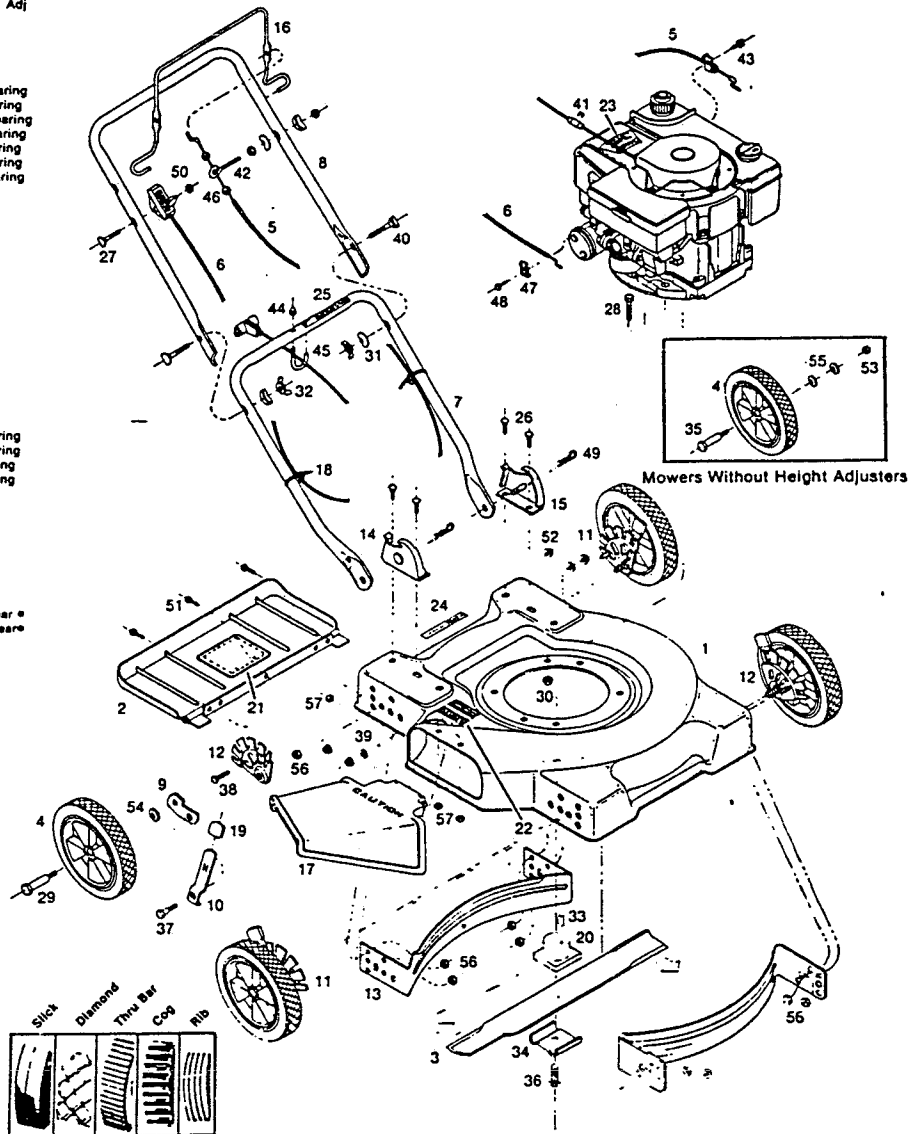

• INDICATES OPTIONAL EQUIPMENT

NOTE: PARTS ARE RIGHT OR LEFT HAND AS VIEWED FROM THE OPERATOR POSITION.