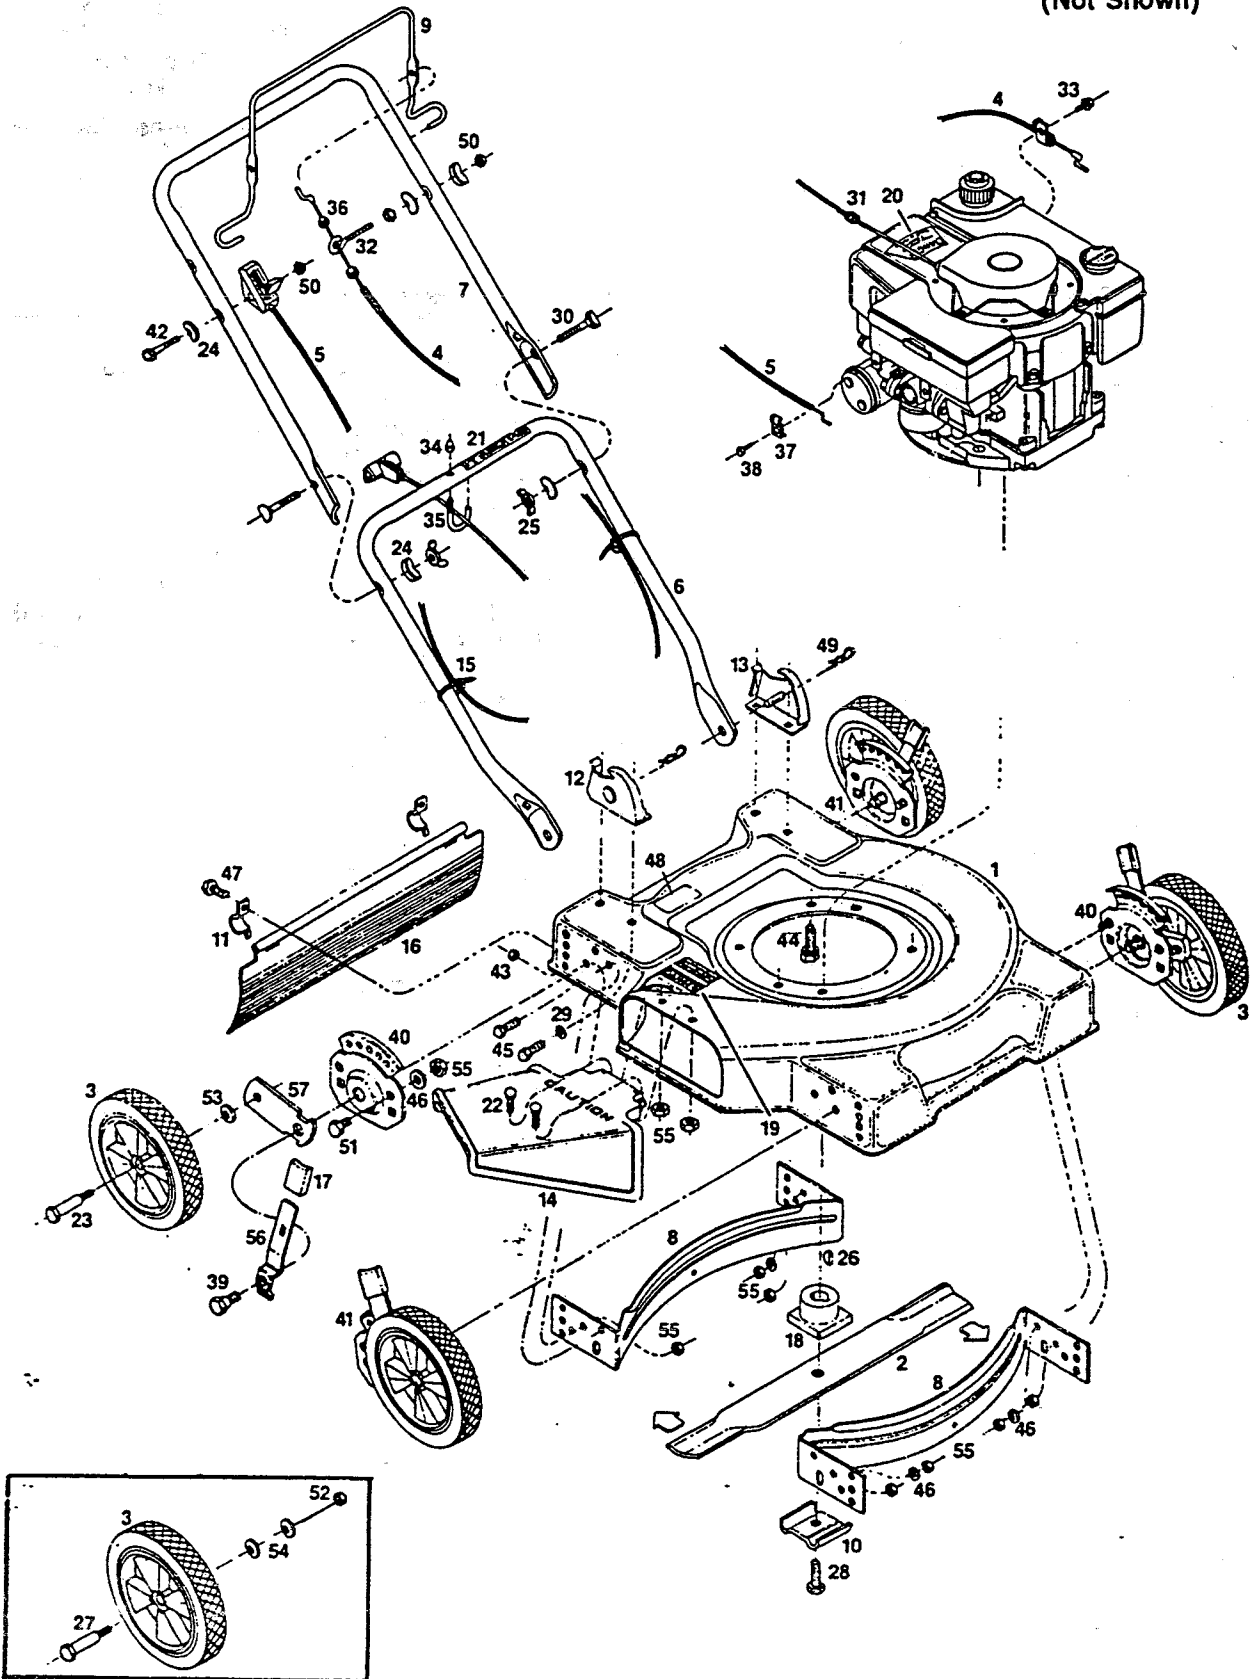

20"/22" Rotary Mower

CEDET22Z Central Park

WDET22Z Gran Prix

Grass Catcher

GC-6A

(Not Shown)

Mowers Without Height Adjusters